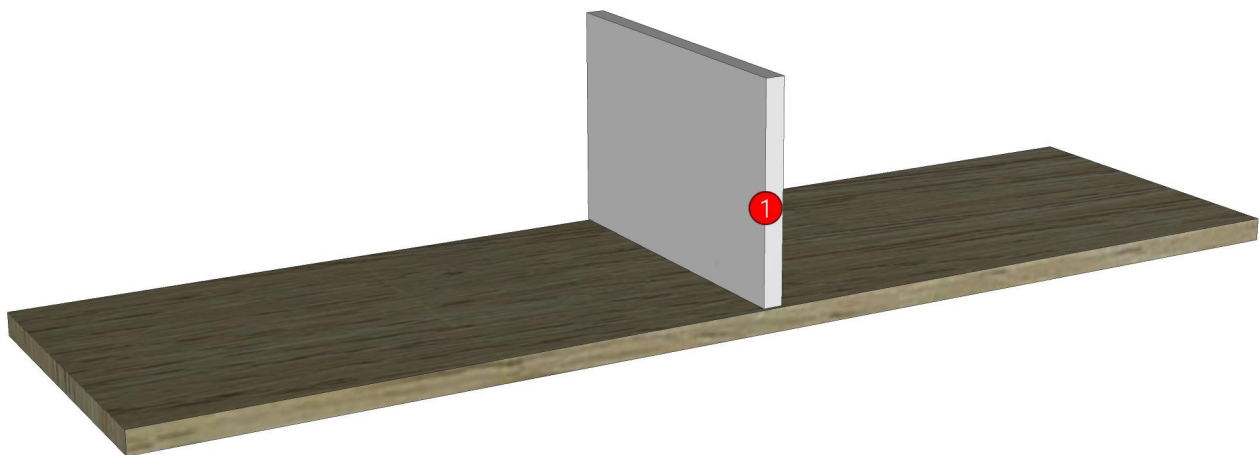

K104R-160175986