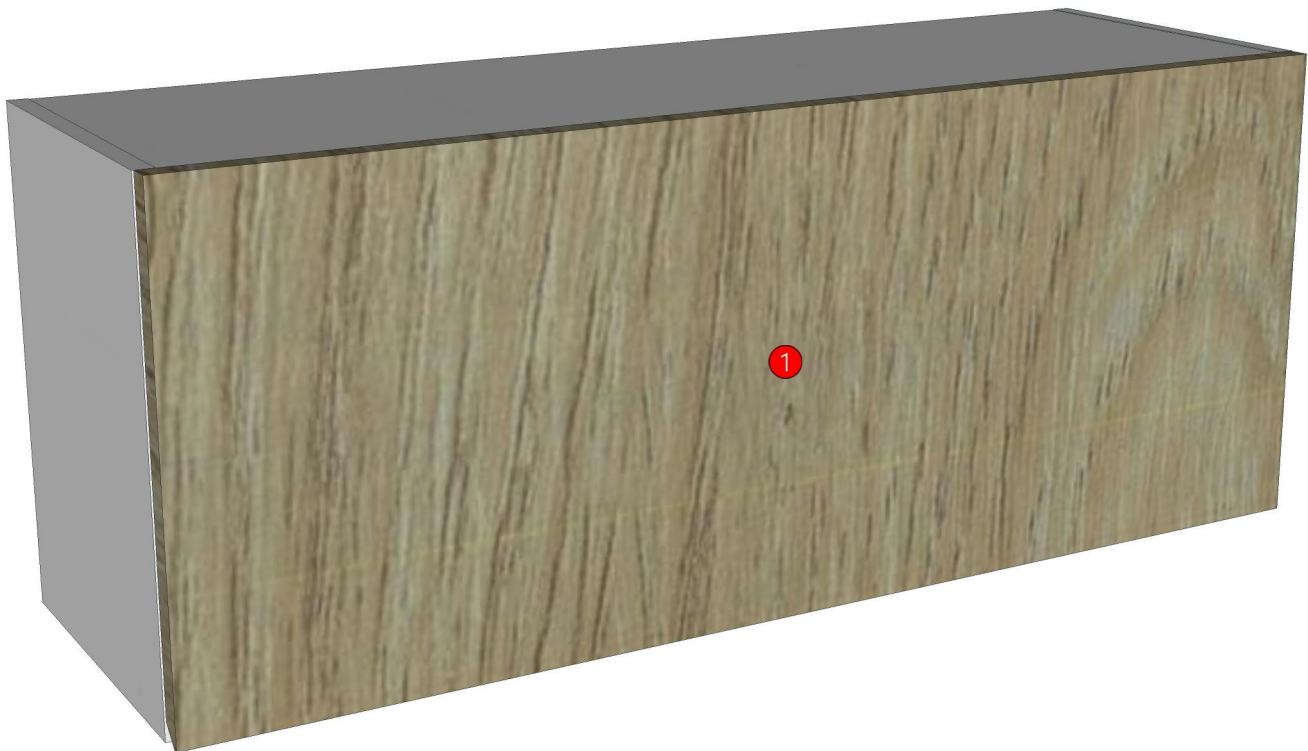

MOTIF_1_DW100(S)-1000X300X400

Colour

05.01=ML WHITE VM1012 18/18
07.18=AQ2 GRAND OAK WOODRIFT

Edge

01.08=0.6 WHITE
01.477=0.6 GRAND OAK AQ2 A613 TH00

K104R-160175986

Model	-		
Creator	CHALEAMPON	.BCP Name	INDEX_C3D_KITCHEN2
Reviewer		Order	H002298
Approves		Date	30/01/2026