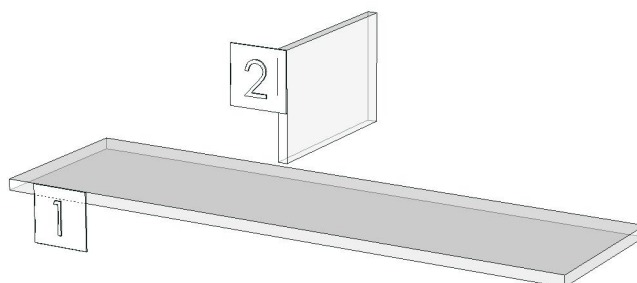

Edge

01.477=0.6 GRAND OAK AQ2 A613 TH00
01.08=0.6 WHITE

K104R-160175986

Model	-		
Creator	CHALEAMPON	.BCP Name	INDEX_C3D_KITCHEN2
Reviewer		Order	H002281
Approves		Date	29/01/2026

Model	MOTIF_1_DW100(S)		
Creator	CHALEAMPON	.BCP Name	INDEX_C3D_KITCHEN2
Reviewer		Order	H002298
Approves		Date	30/01/2026