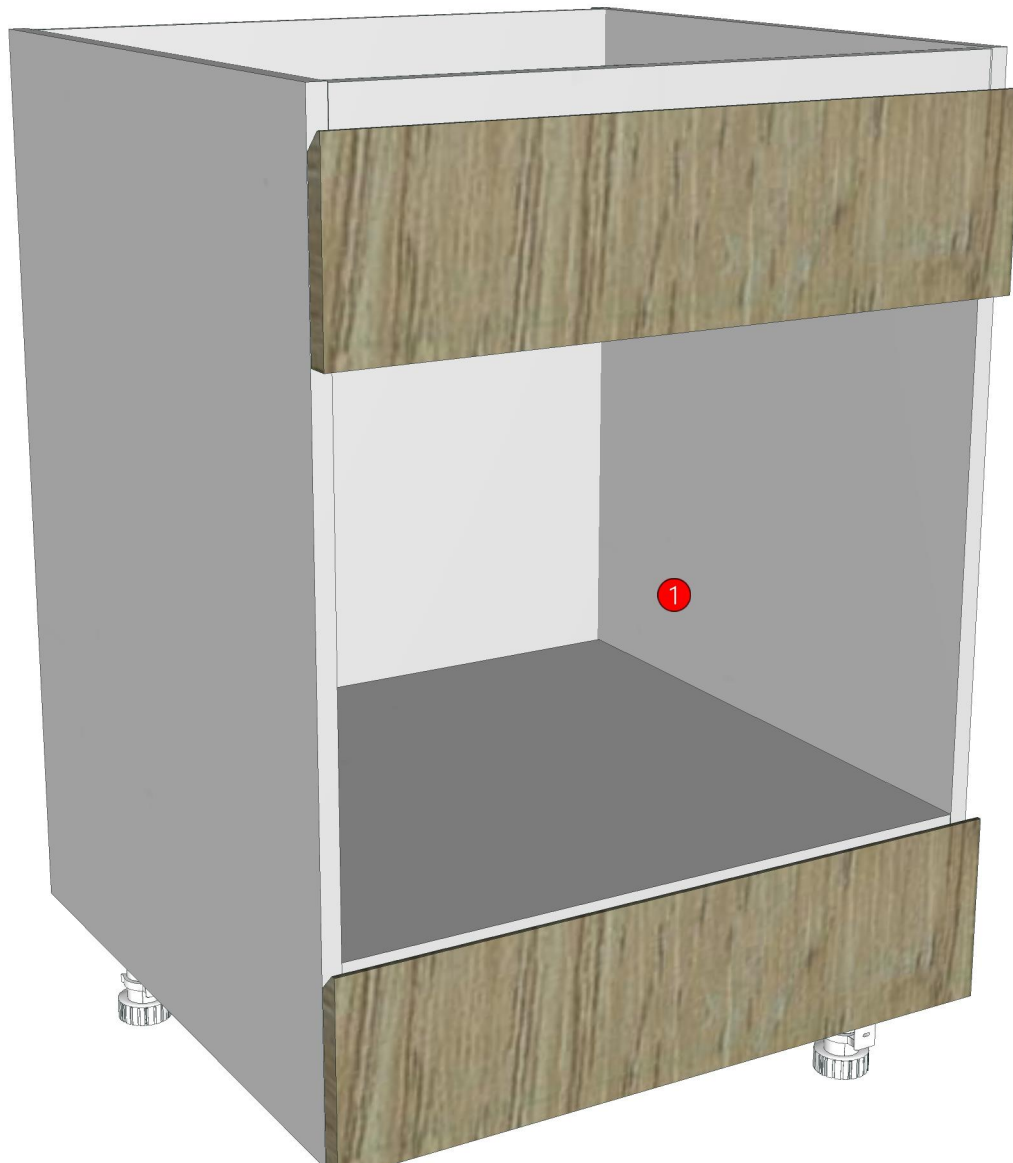

- K100R-160175947
- K101R-160175956
- K102R-160175966
- K104R-160175986
- K105R-160175997
- K107R-160176015