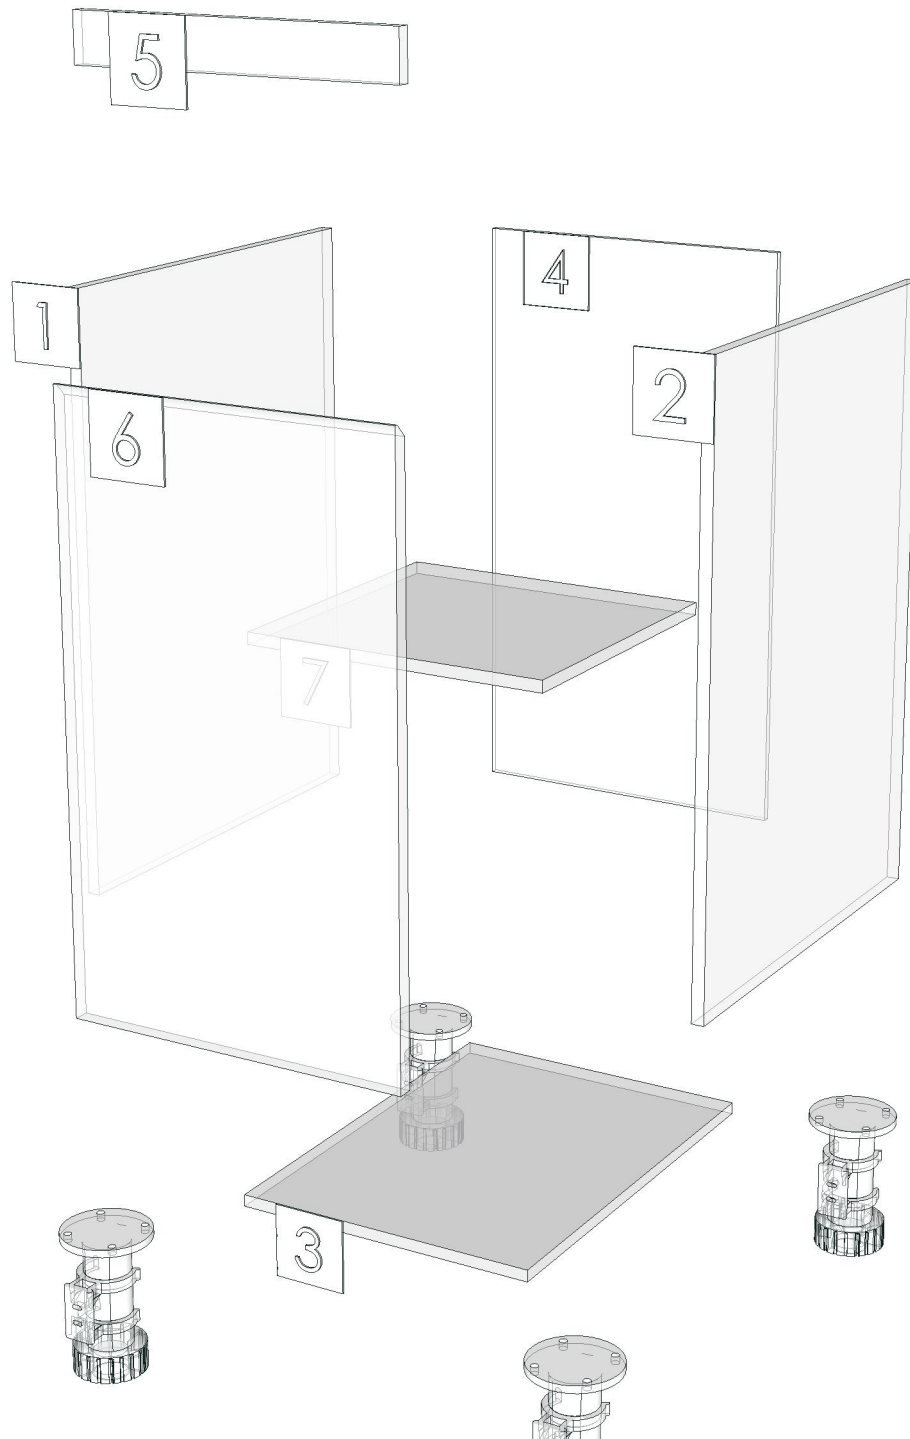

MOTIF_1_DB45L(S)-450X570X788

Colour

05.01=ML WHITE VM1012 18/18
07.18=AQ2 GRAND OAK WOODRIFT

Edge

01.08=0.6 WHITE
01.477=0.6 GRAND OAK AQ2 A613.TH00

K104R-160175986

Model	-		
Creator	CHALEAMPHON	.BCP Name	INDEX_C3D_KITCHEN2
Reviewer		Order	H002270
Approves		Date	27/01/2026