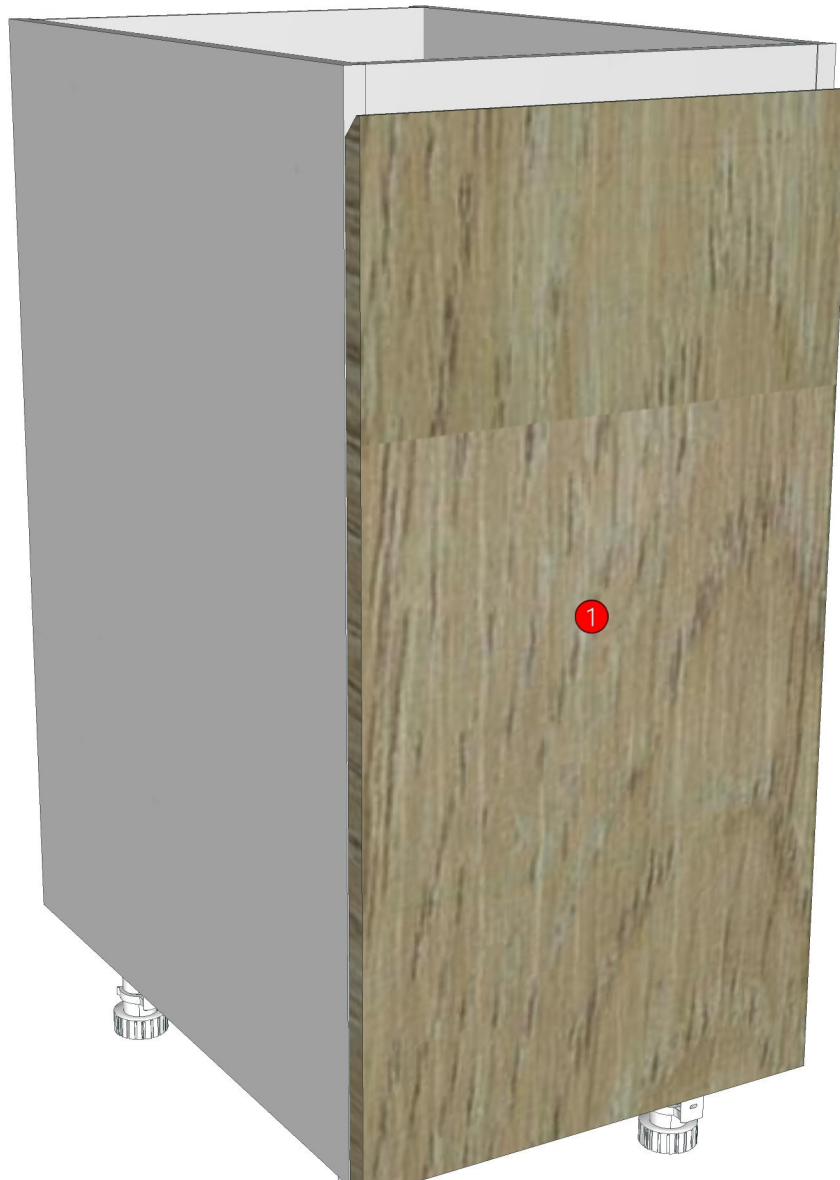

K104L-160175986