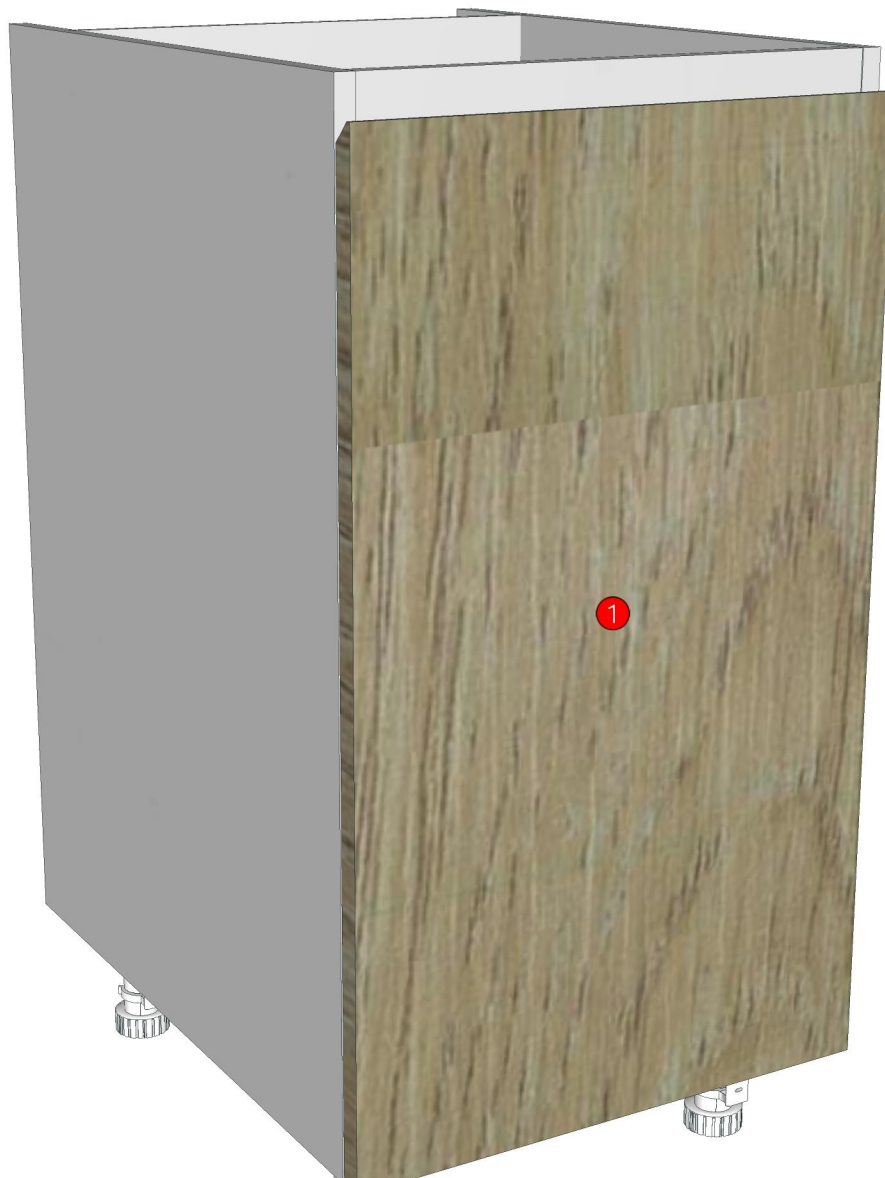

MOTIF_1_DB45L(S)-450X570X788

Colour

05.01=ML WHITE VM1012 18/18
07.18=AQ2 GRAND OAK WOODRIFT

Edge

01.08=0.6 WHITE
01.477=0.6 GRAND OAK AQ2 A613.TH00

K104R-160175986

Model	-		
Creator	CHALEAMPHON	.BCP Name	INDEX_C3D_KITCHEN2
Reviewer		Order	H002270
Approves		Date	27/01/2026