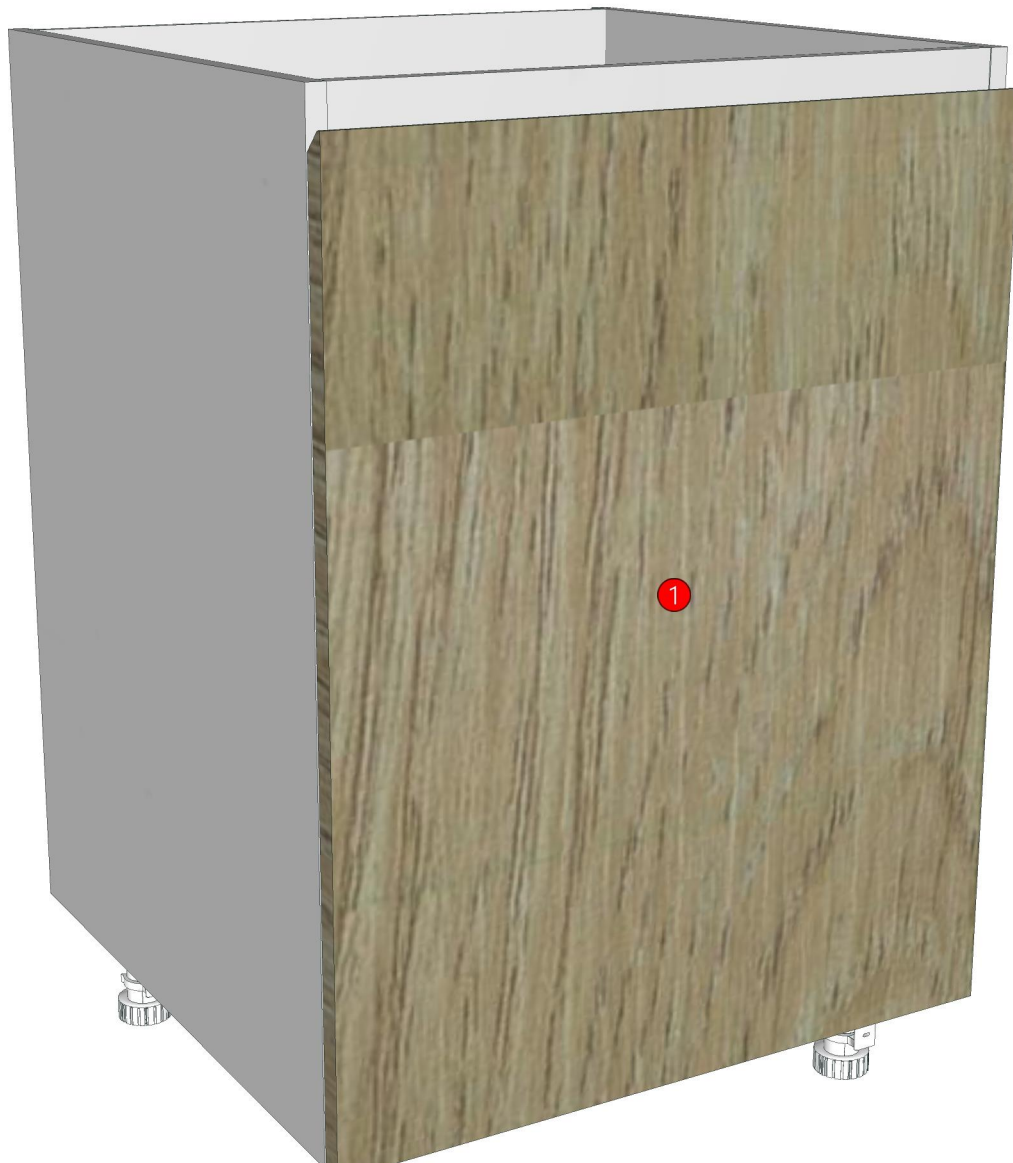

K103R-160175976
K104R-160175986
K106R-160176006
K109L-160176033