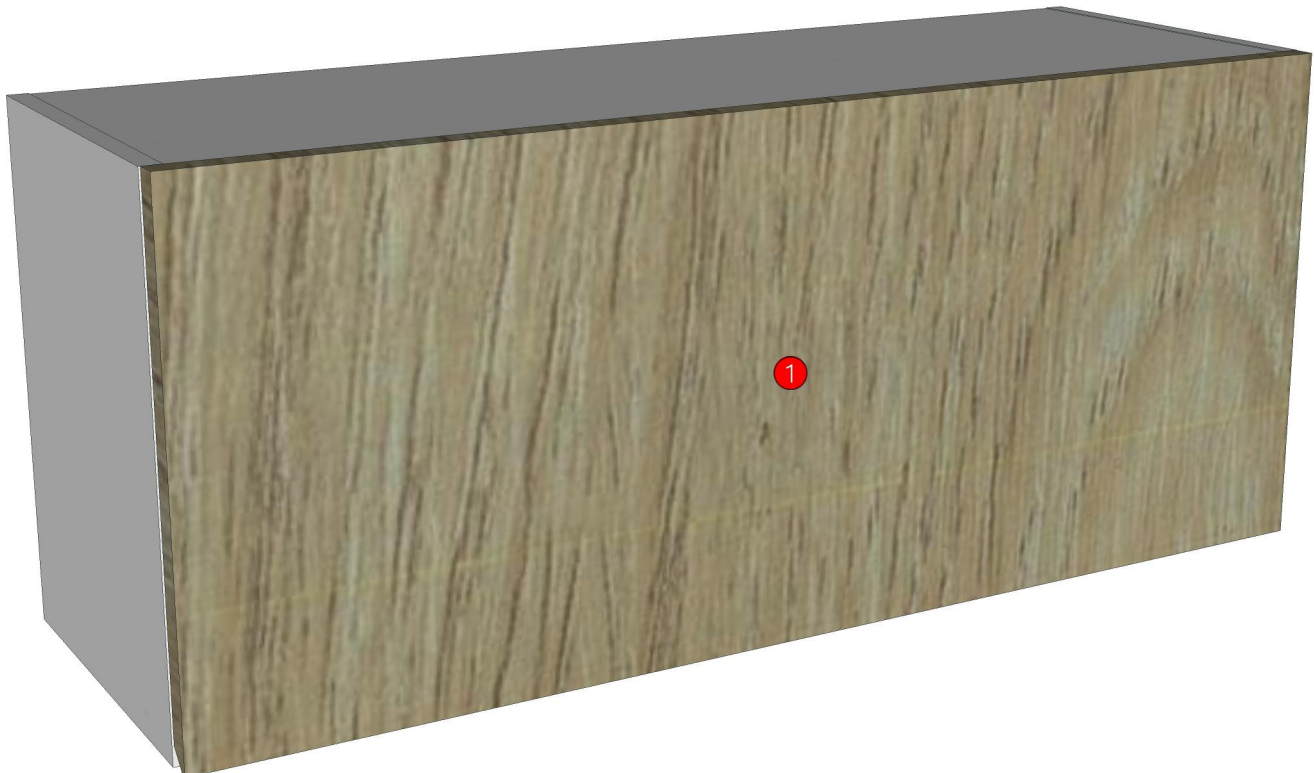

K102R-160175966