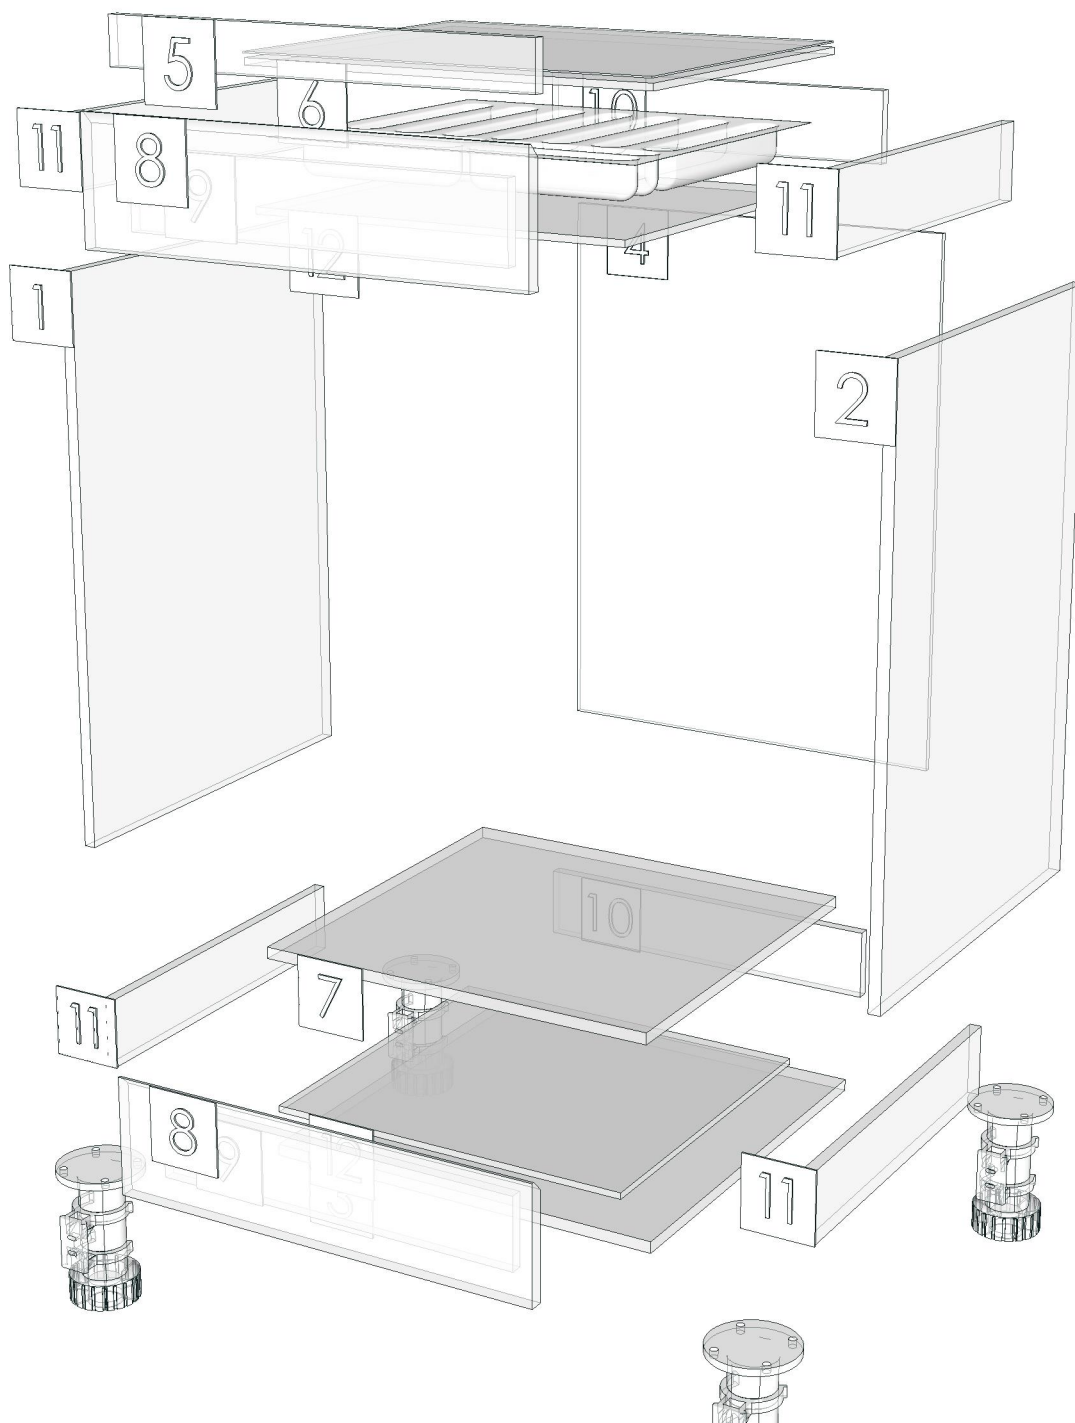

Model	-		
Creator	CHALEAMPHON	.BCP Name	INDEX_C3D_KITCHEN2
Reviewer		Order	H002261
Approves		Date	26/01/2026