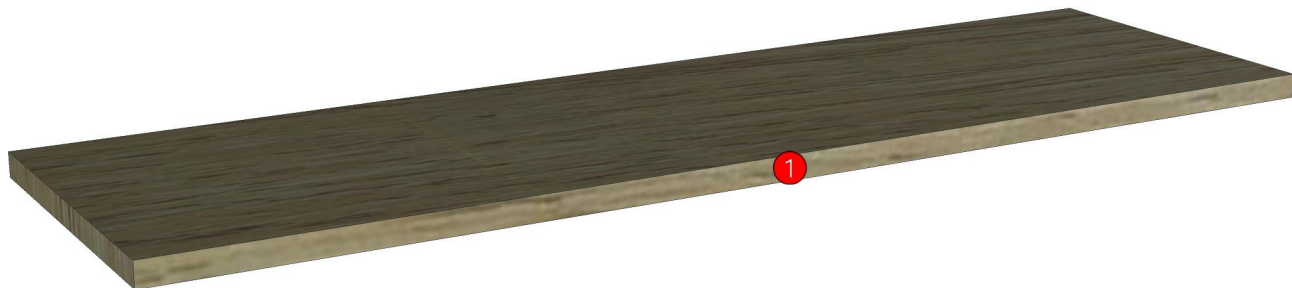

K102R-160175966