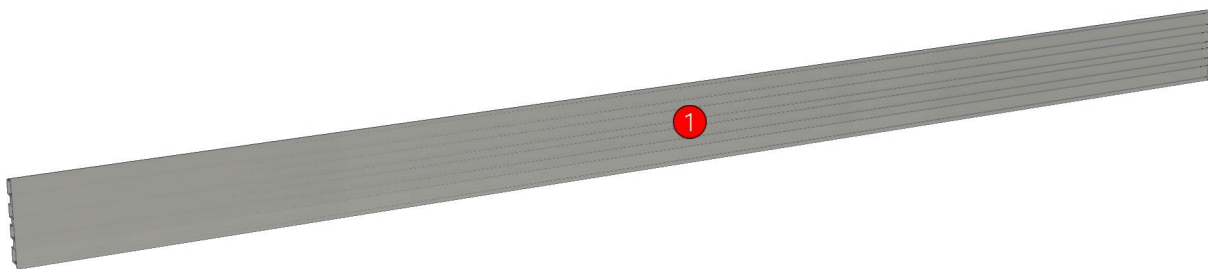

MOTIF_1_DPLT_1650-1650X12X100

Colour

Edge

-

-

K102R-160175966

Model	MOTIF_1_DPLT_1650		
Creator	CHALEAMPON	.BCP Name	INDEX_C3D_KITCHEN2
Reviewer		Order	H002303
Approves		Date	02/02/2026

No.	Article No.	Description	Mat	Dimension	Cutting Size	Typepology	Skin
0	MOTIF_1_DPLT_1650			1650x100x12			