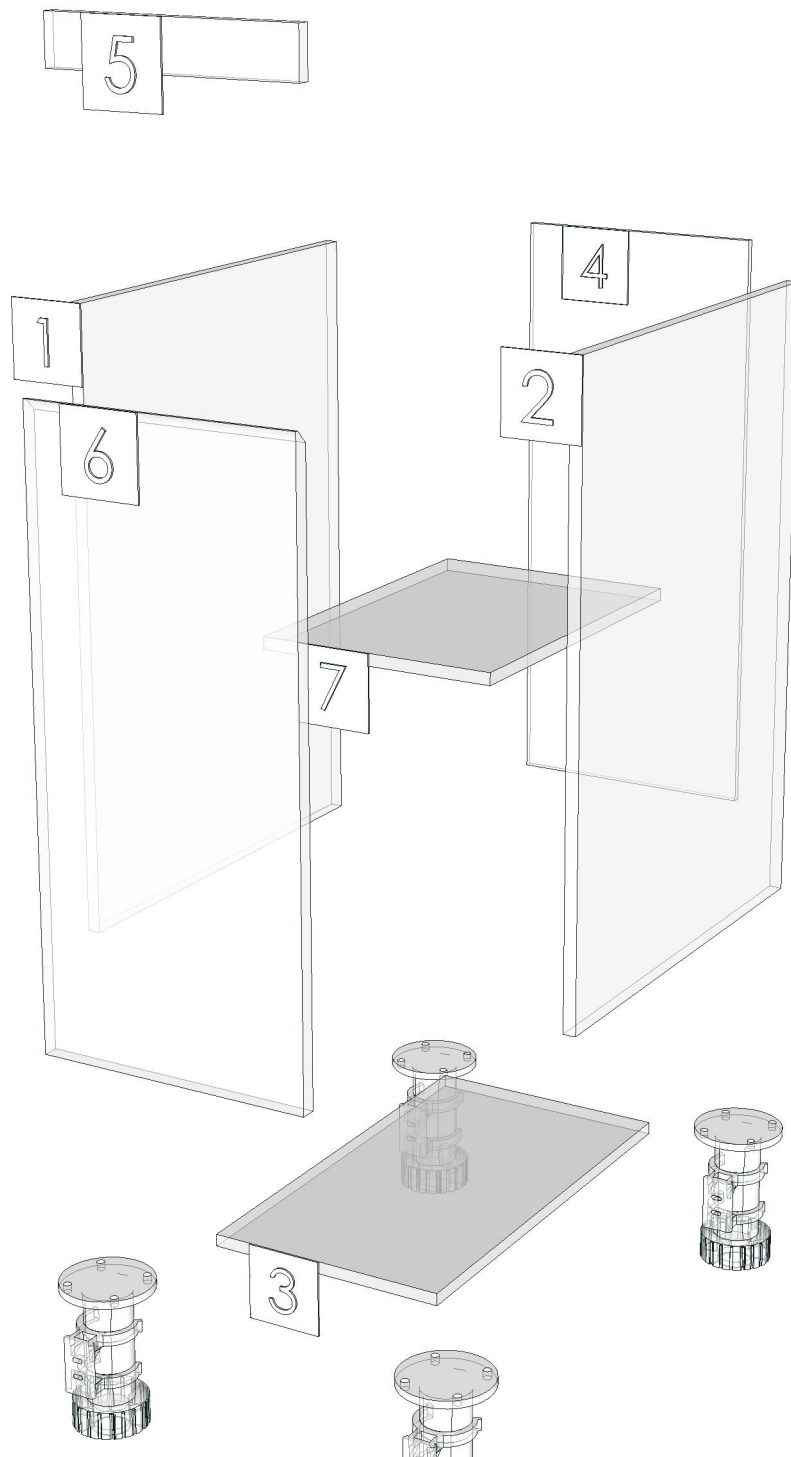

Edge

01.08=0.6 WHITE
01.477=0.6 GRAND OAK AQ2 A613 TH00

K102R-160175966

Model	-		
Creator	CHALEAMPHON	.BCP Name	INDEX_C3D_KITCHEN2
Reviewer		Order	H002266
Approves		Date	27/01/2026

Model	MOTIF_1_DBH602		
Creator	CHALEAMPHON	.BCP Name	INDEX_C3D_KITCHEN2
Reviewer		Order	H002261
Approves		Date	26/01/2026