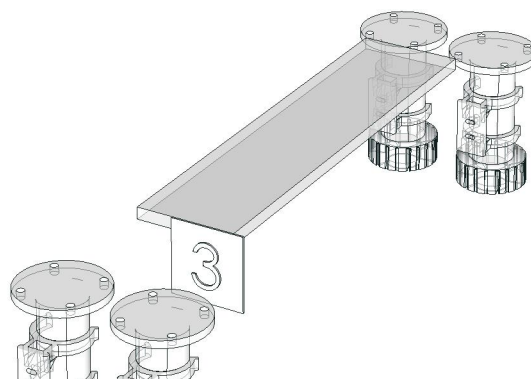

Edge

01.156=1 ASHLADIC _ AJ9
01.47=1 WHITE

K107R-160169730
K107R-160175759

Model	-		
Creator	CHALEAMPHON	.BCP Name	INDEX_C3D_KITCHEN2
Reviewer		Order	H002025
Approves		Date	24/09/2025

Model	LIFE_ST22_DBS60R(GL)		
Creator	CHALEAMPHON	.BCP Name	INDEX_C3D_KITCHEN2
Reviewer		Order	H002030
Approves		Date	26/09/2025