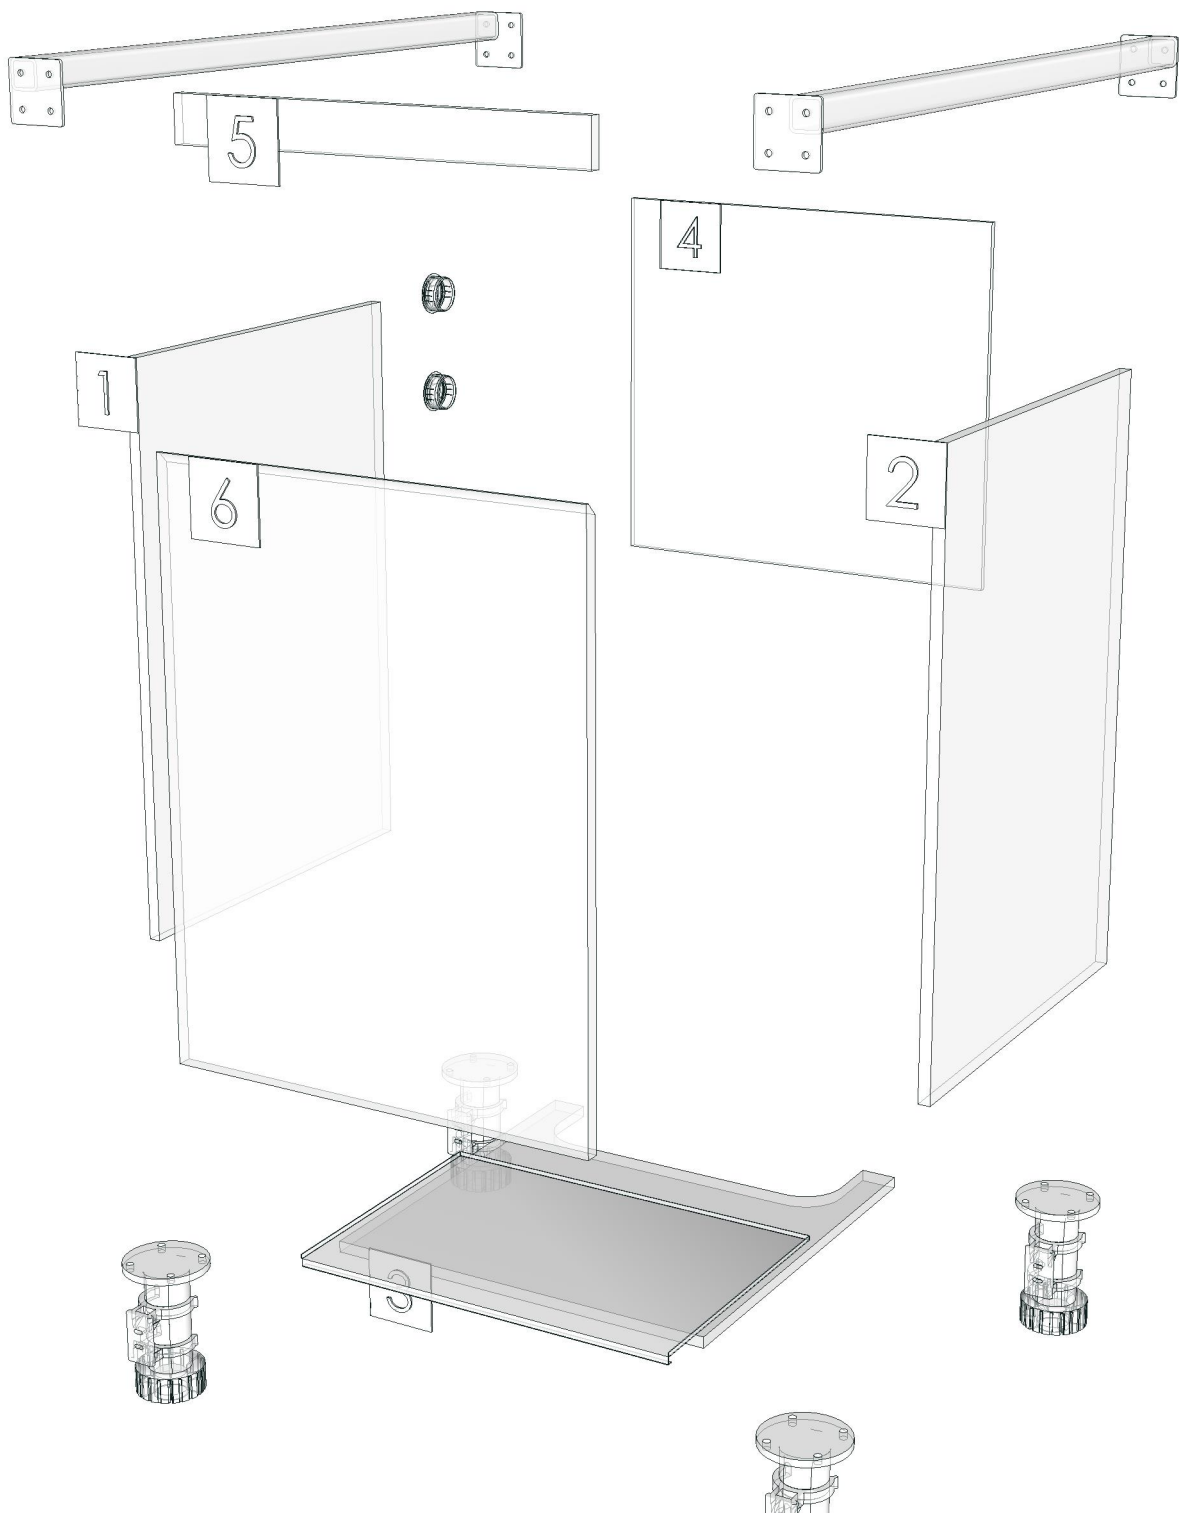

Model	-		
Creator	CHALEAMPHON	.BCP Name	INDEX_C3D_KITCHEN2
Reviewer		Order	H002030
Approves		Date	26/09/2025