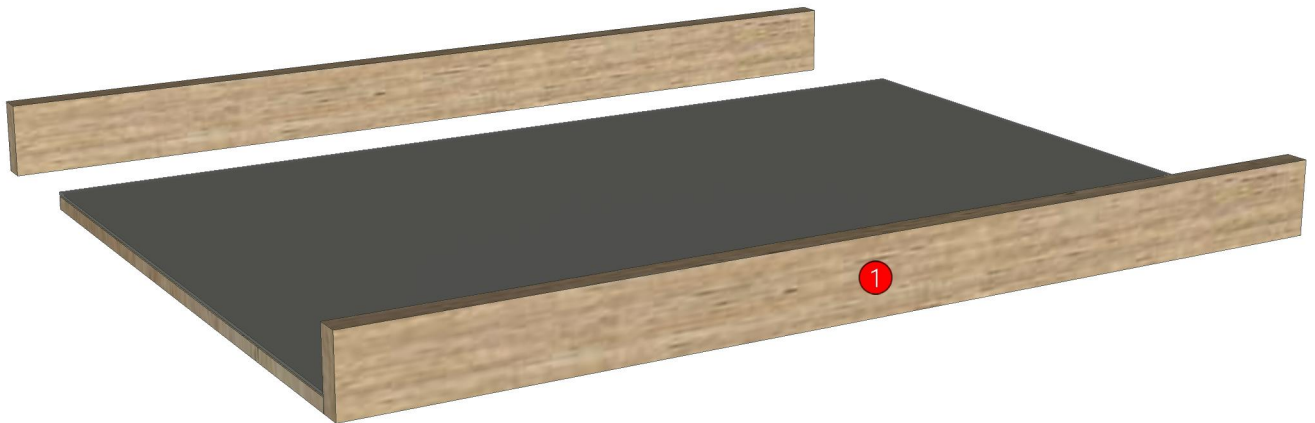

K107R-160169730
K107R-160175759