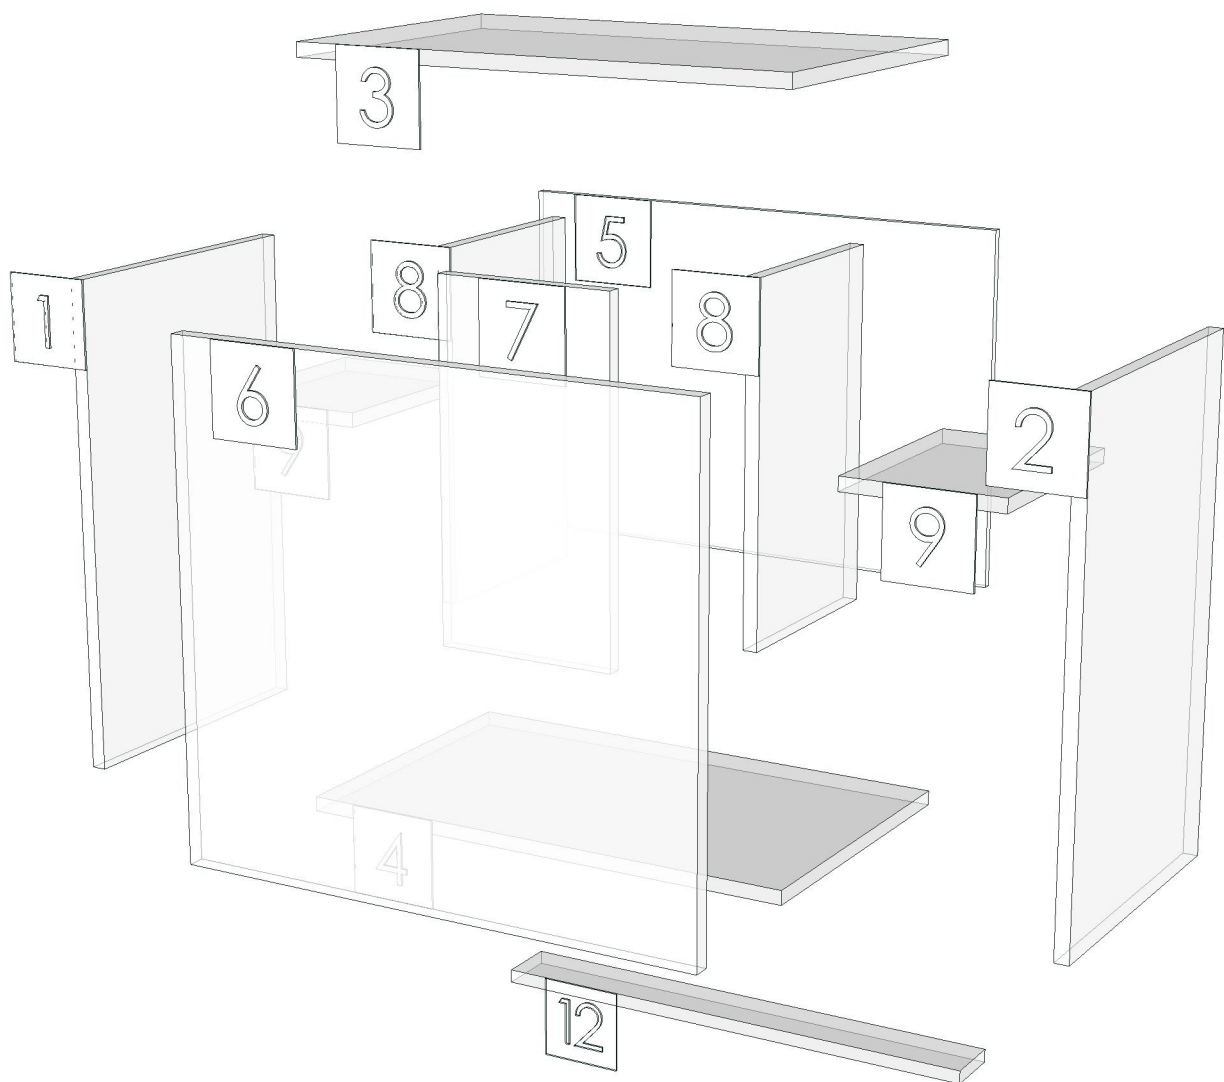

Model	-		
Creator	CHALEAMPHON	.BCP Name	INDEX_C3D_KITCHEN2
Reviewer		Order	H002032
Approves		Date	06/10/2025