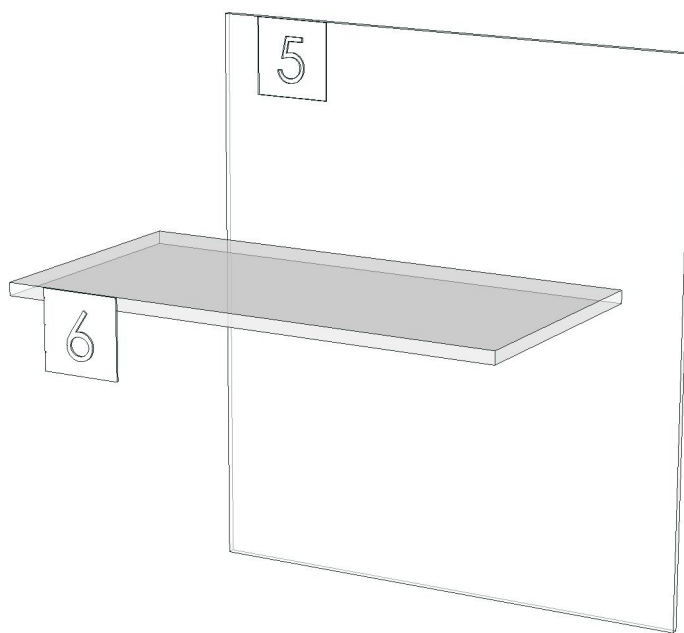

Model	-		
Creator	CHALEAMPON	.BCP Name	INDEX_C3D_KITCHEN2
Reviewer		Order	H002037
Approves		Date	06/10/2025