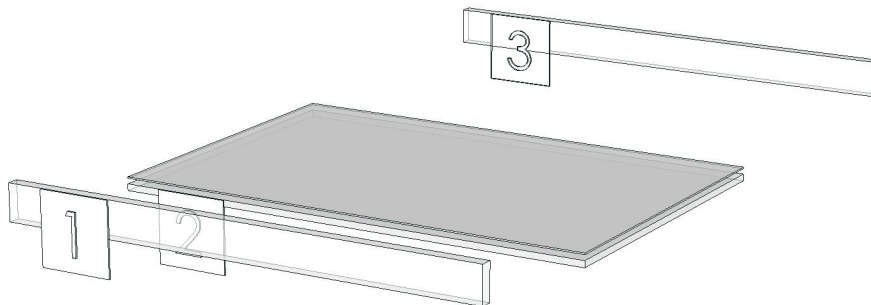

Edge

01.156=1 ASHLADIC _ AJ9
01.47=1 WHITE

K107R-160169730
K107R-160175759

Model	-		
Creator	CHALEAMPHON	.BCP Name	INDEX_C3D_KITCHEN2
Reviewer		Order	H002044
Approves		Date	06/10/2025

Model	LIFE_ST22_DL60HL		
Creator	CHALEAMPON	.BCP Name	INDEX_C3D_KITCHEN2
Reviewer		Order	H002032
Approves		Date	06/10/2025