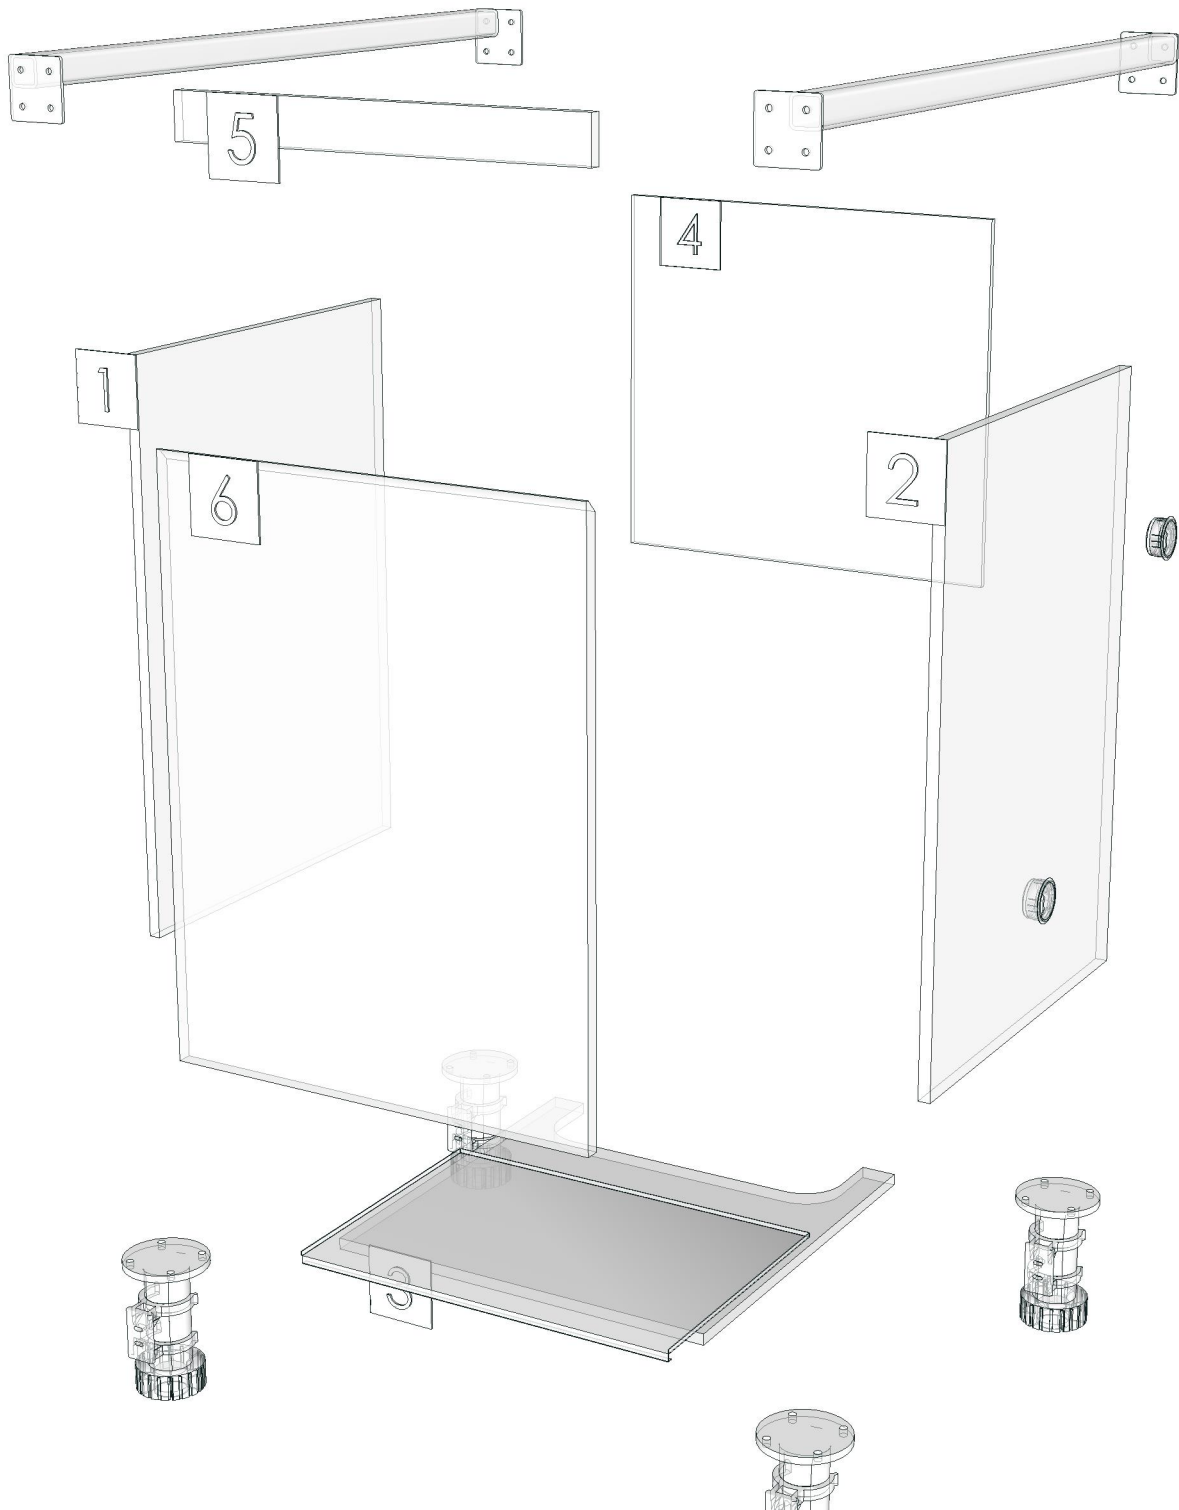

Model	-		
Creator	CHALEAMPHON	.BCP Name	INDEX_C3D_KITCHEN2
Reviewer		Order	H002248
Approves		Date	22/01/2026