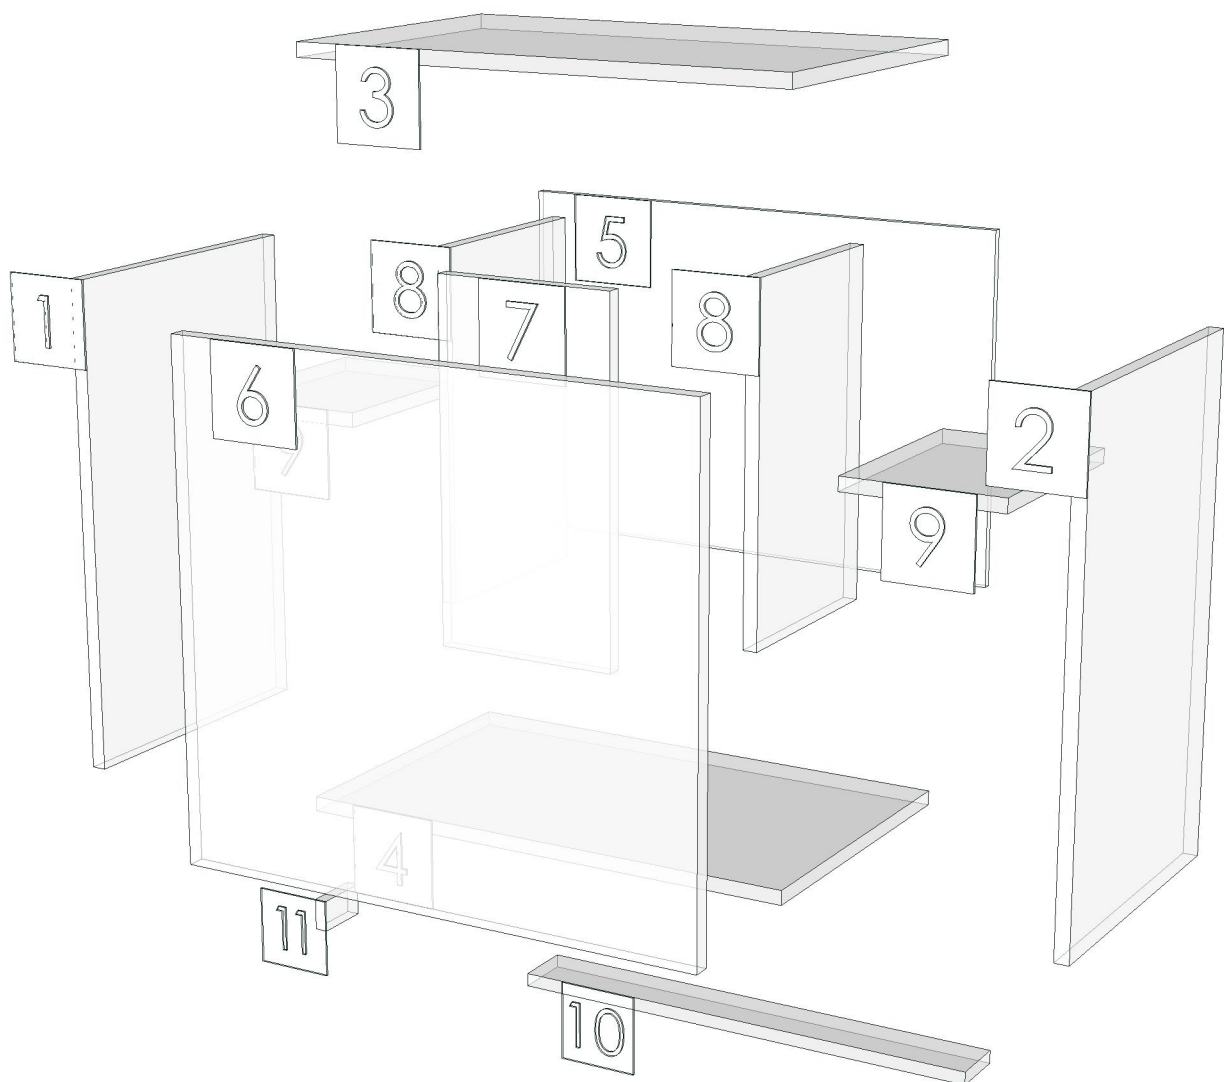

LIFE_ST22_DL60HLS-600X350X560

Colour

20.03=ML.AJ9_WOODRIFT
05.01=ML WHITE VM1012 18/18

Edge

01.156=1 ASHLADIC _ AJ9
01.47=1 WHITE

K100R-160175677
K101R-160175685
K102R-160175702
K106R-160175731

Model	-		
Creator	CHALEAMPON	.BCP Name	INDEX_C3D_KITCHEN2
Reviewer		Order	H002251
Approves		Date	23/01/2026