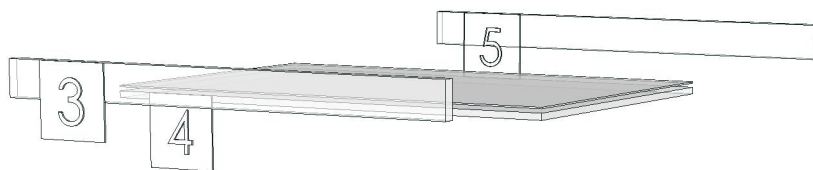

Model	-		
Creator	CHALEAMPHON	.BCP Name	INDEX_C3D_KITCHEN2
Reviewer		Order	H002244
Approves		Date	22/01/2026