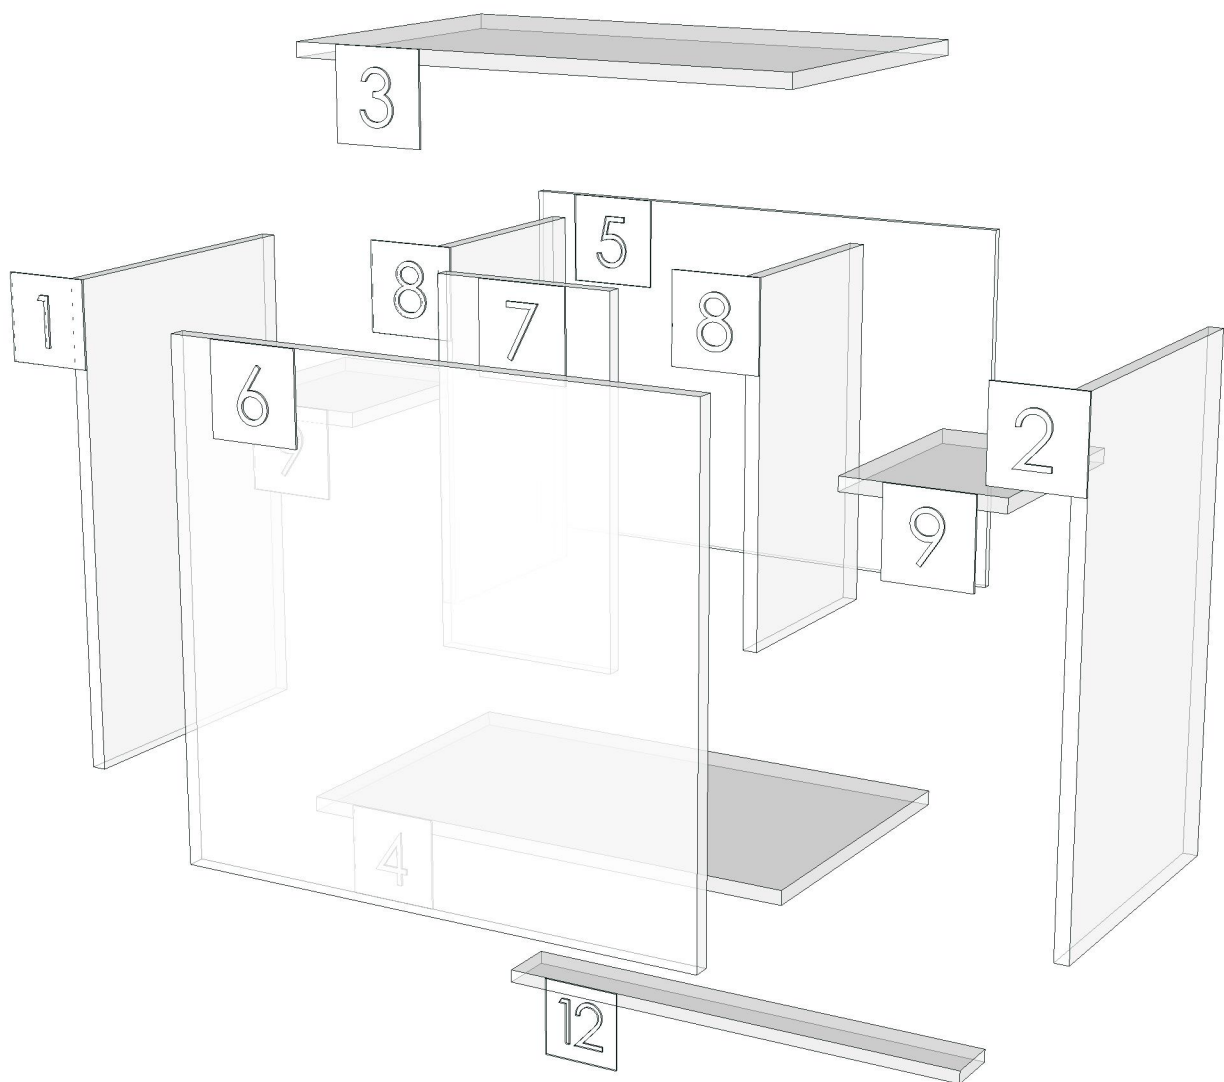

LIFE_ST22_DL60HL-600X350X560

Colour

20.03=ML.AJ9_WOODRIFT
05.01=ML WHITE VM1012 18/18

Edge

01.156=1 ASHLADIC _ AJ9
01.47=1 WHITE

K107R-160169730
K103R-160175711
K104R-160175720
K107R-160175759

Model	-		
Creator	CHALEAMPON	.BCP Name	INDEX_C3D_KITCHEN2
Reviewer		Order	H002032
Approves		Date	06/10/2025