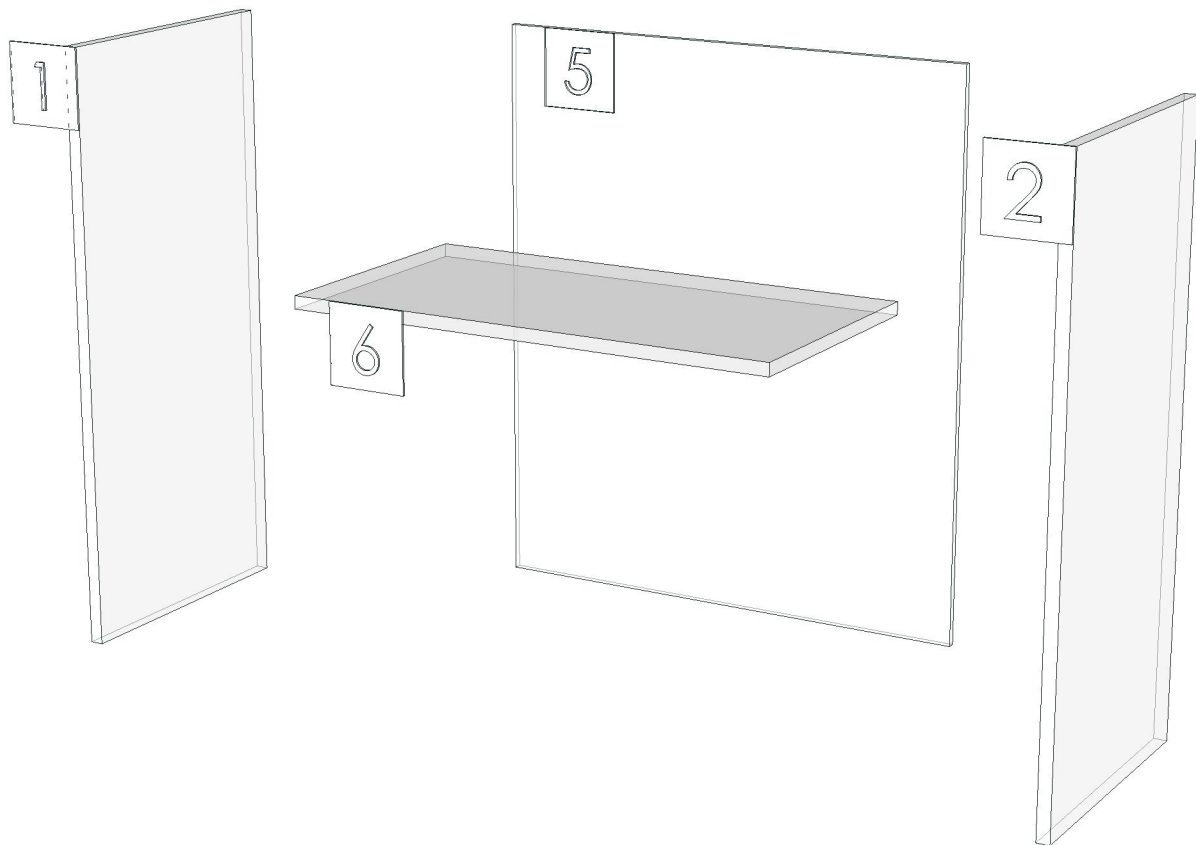

Model	-		
Creator	CHALEAMPON	.BCP Name	INDEX_C3D_KITCHEN2
Reviewer		Order	H002252
Approves		Date	23/01/2026