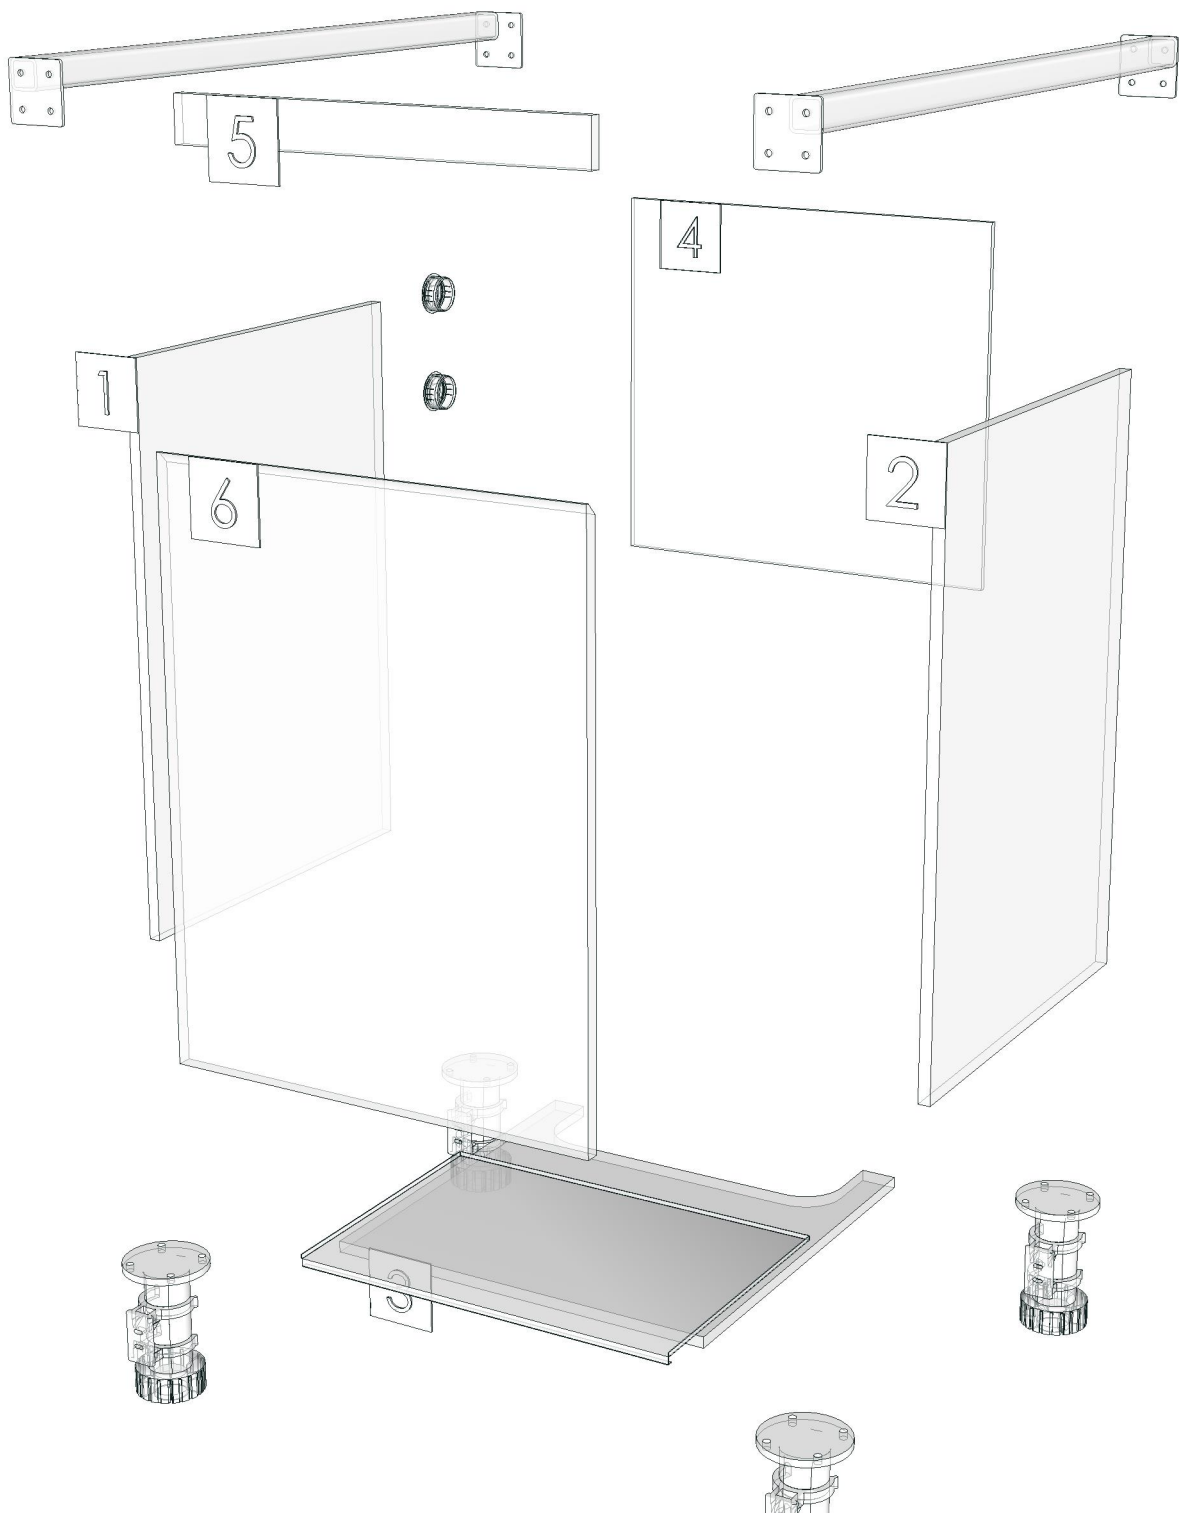

K101R-160175685

K102R-160175702

K103R-160175711

K104R-160175720

K106R-160175731

K107R-160175759

Model	-		
Creator	CHALEAMPHON	.BCP Name	INDEX_C3D_KITCHEN2
Reviewer		Order	H002030
Approves		Date	26/09/2025

Model	LIFE_ST22_DDM700		
Creator	CHALEAMPON	.BCP Name	INDEX_C3D_KITCHEN2
Reviewer		Order	H002040
Approves		Date	06/10/2025