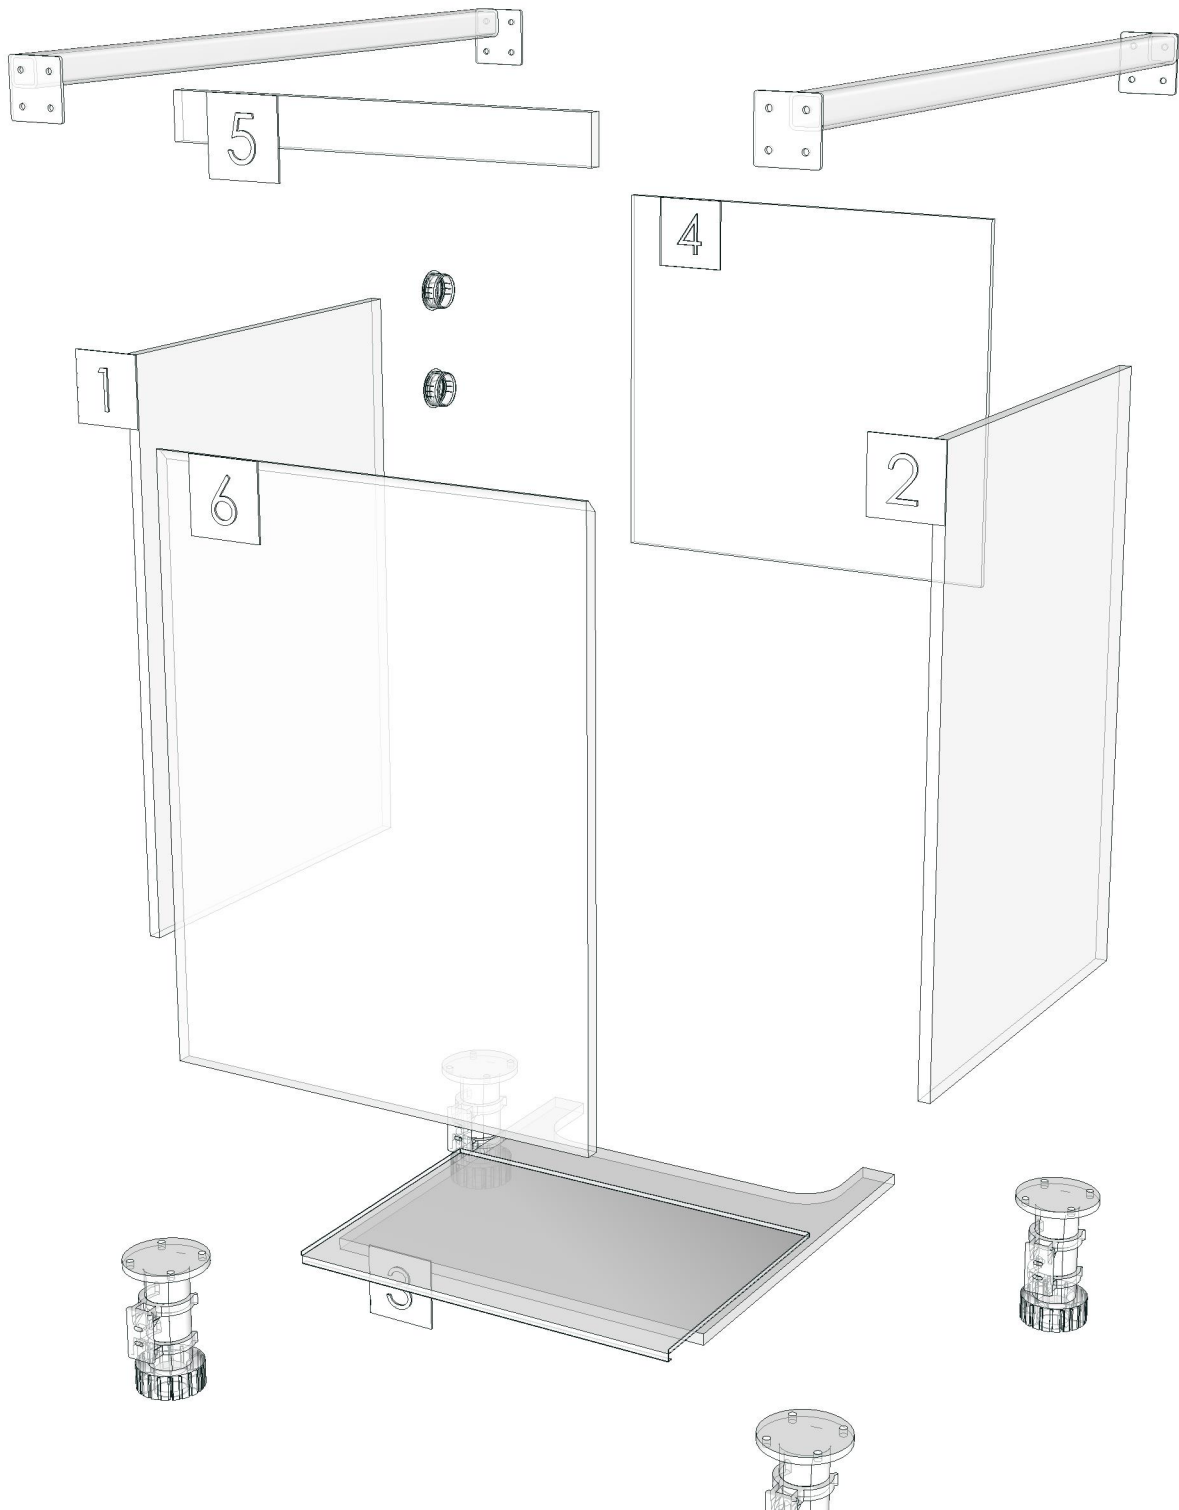

Model	-		
Creator	CHALEAMPHON	.BCP Name	INDEX_C3D_KITCHEN2
Reviewer		Order	H002030
Approves		Date	26/09/2025