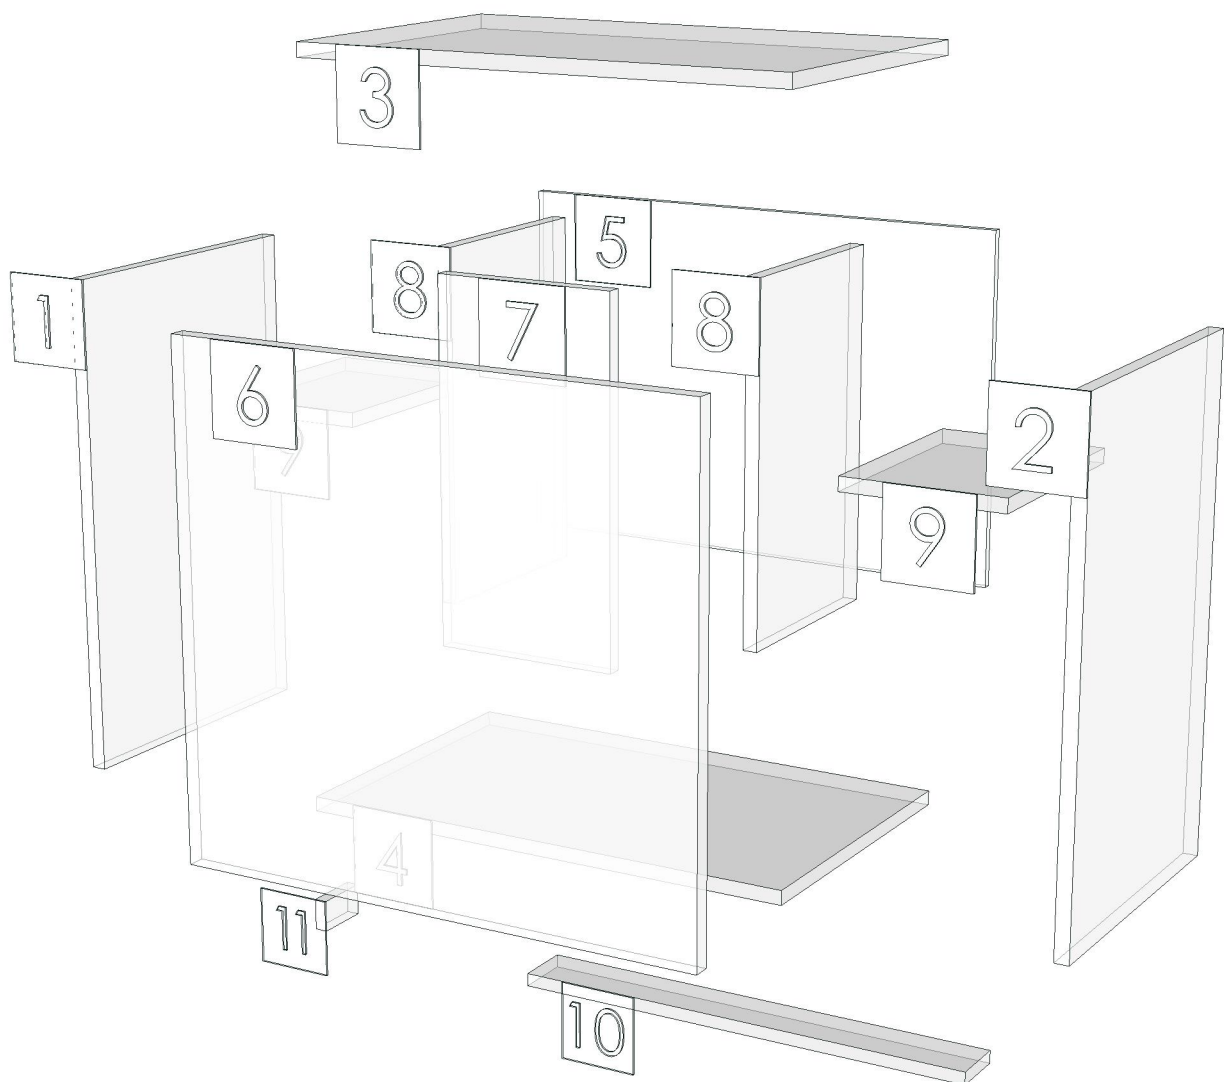

Edge

01.156=1 ASHLADIC _ AJ9
01.47=1 WHITE

K100R-160175677
K101R-160175685
K102R-160175702
K106R-160175731

Model	-		
Creator	CHALEAMPHON	.BCP Name	INDEX_C3D_KITCHEN2
Reviewer		Order	H002251
Approves		Date	23/01/2026