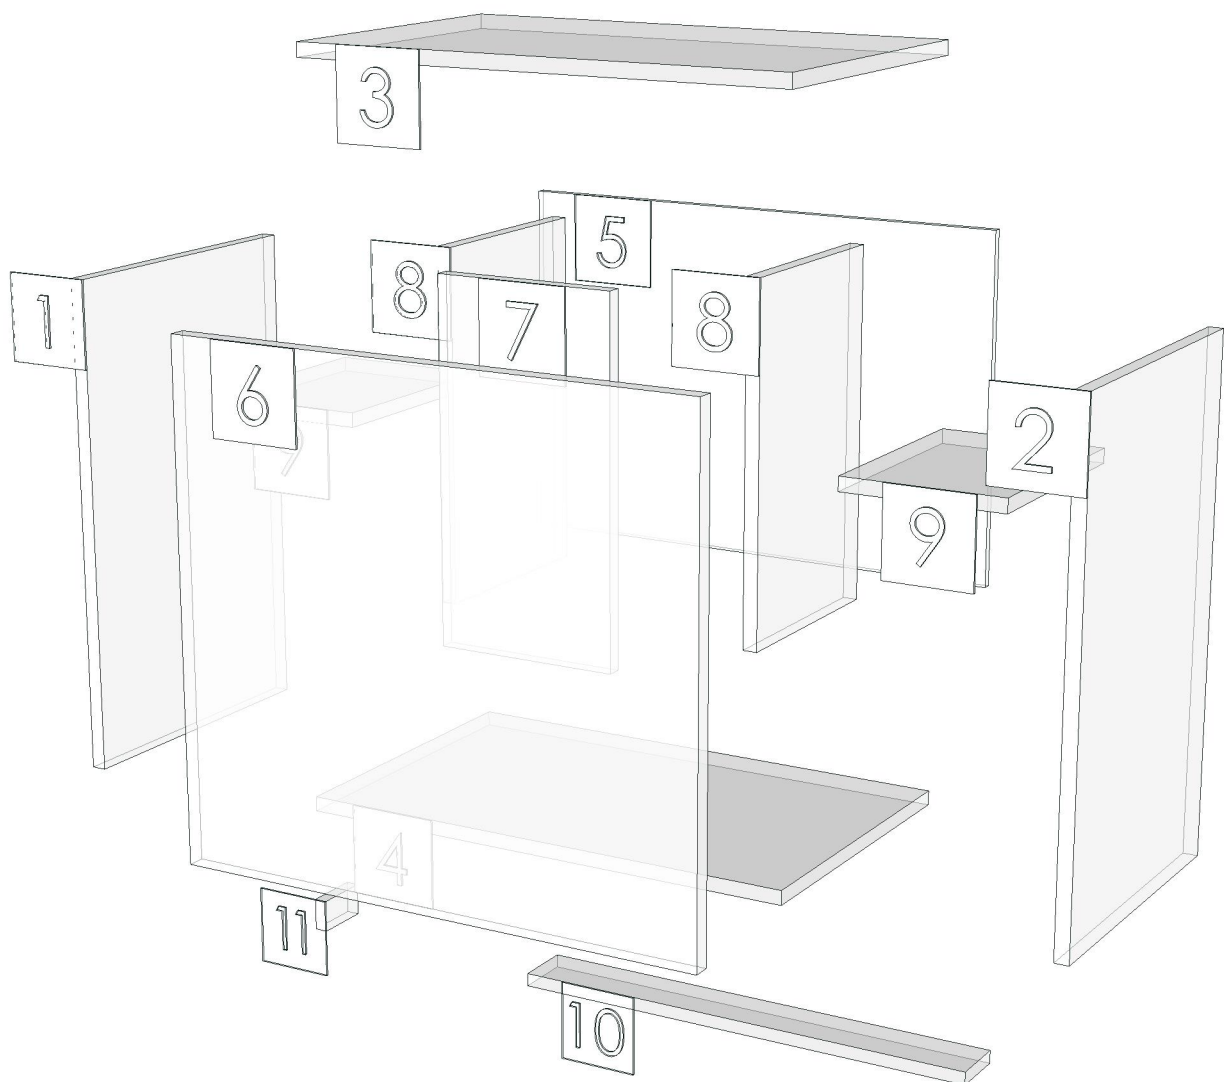

Model	-		
Creator	CHALEAMPON	.BCP Name	INDEX_C3D_KITCHEN2
Reviewer		Order	H002251
Approves		Date	23/01/2026