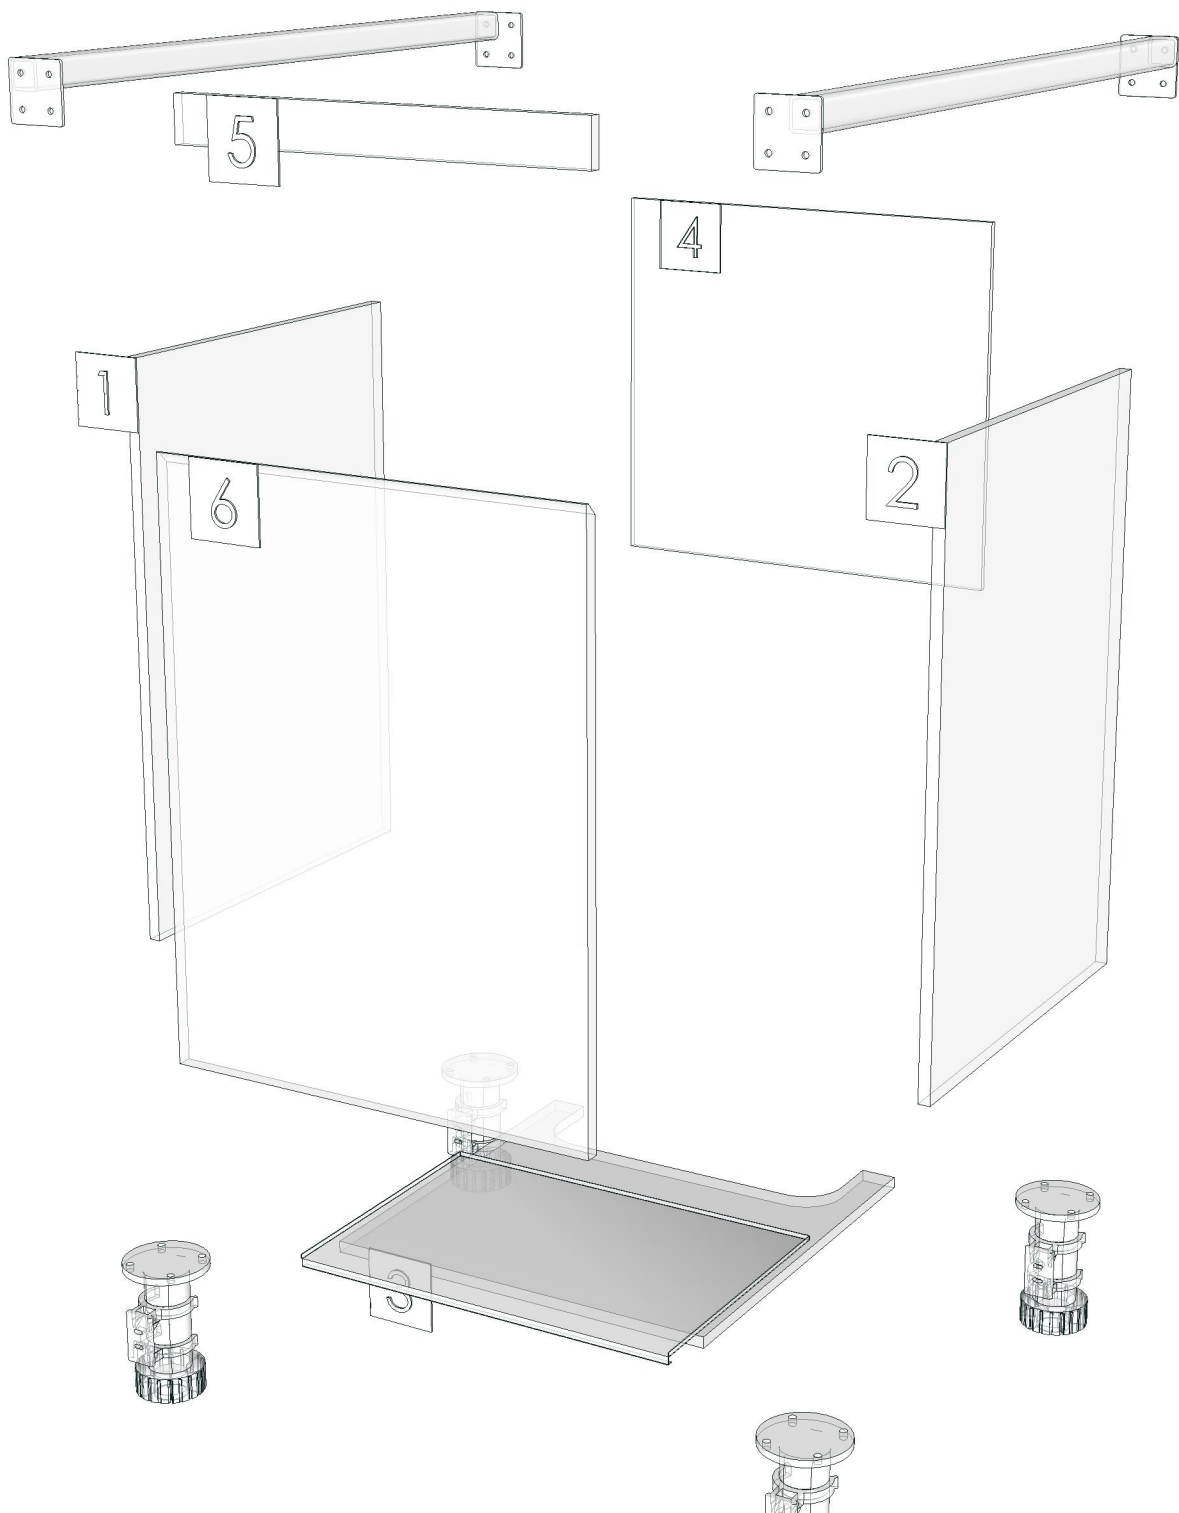

Model	-		
Creator	CHALEAMPHON	.BCP Name	INDEX_C3D_KITCHEN2
Reviewer		Order	H002247
Approves		Date	22/01/2026