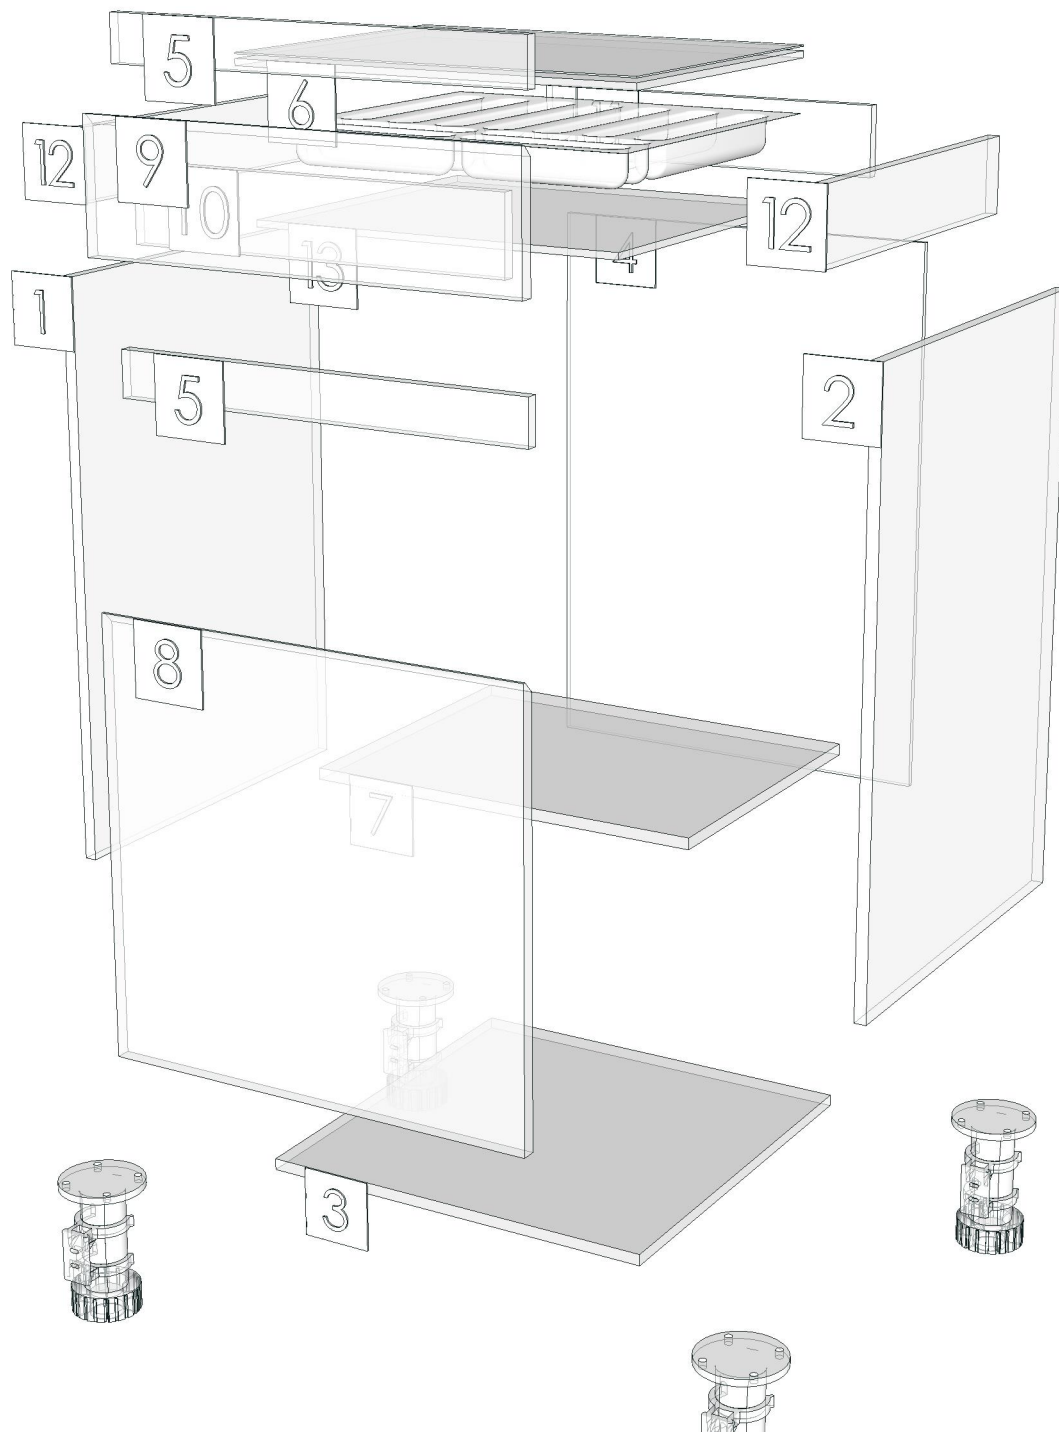

Model	-		
Creator	CHALEAMPHON	.BCP Name	INDEX_C3D_KITCHEN2
Reviewer		Order	H002243
Approves		Date	22/01/2026