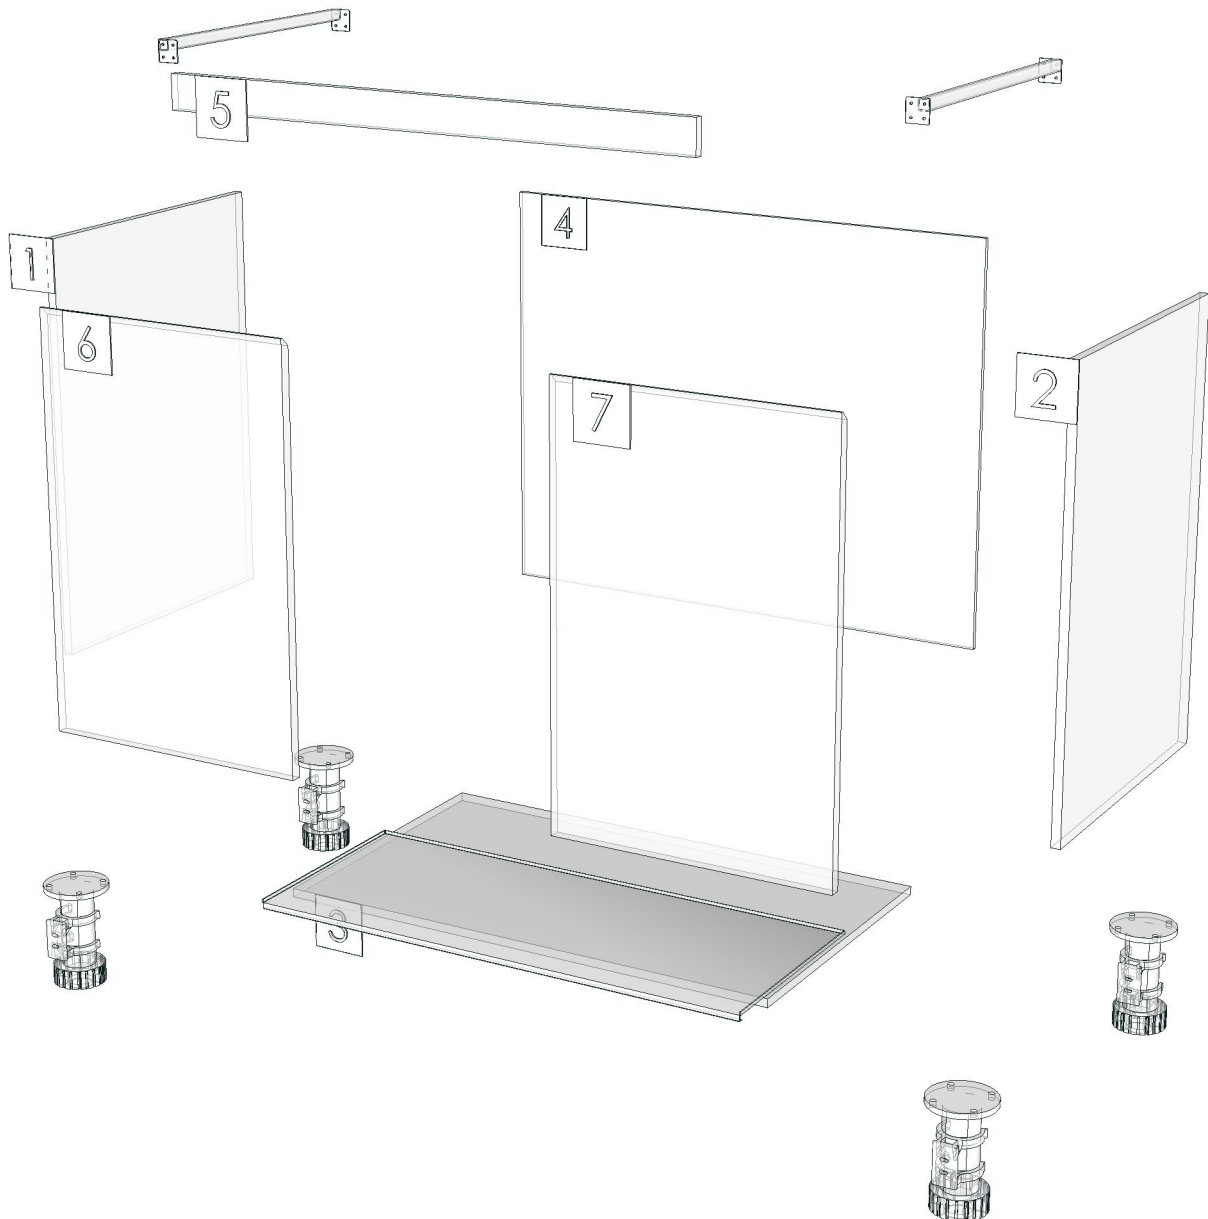

Model	-RHYTHM_CN		
Creator	CHALEAMPON	.BCP Name	INDEX_C3D_KITCHEN2
Reviewer		Order	H001366
Approves		Date	08/05/2025