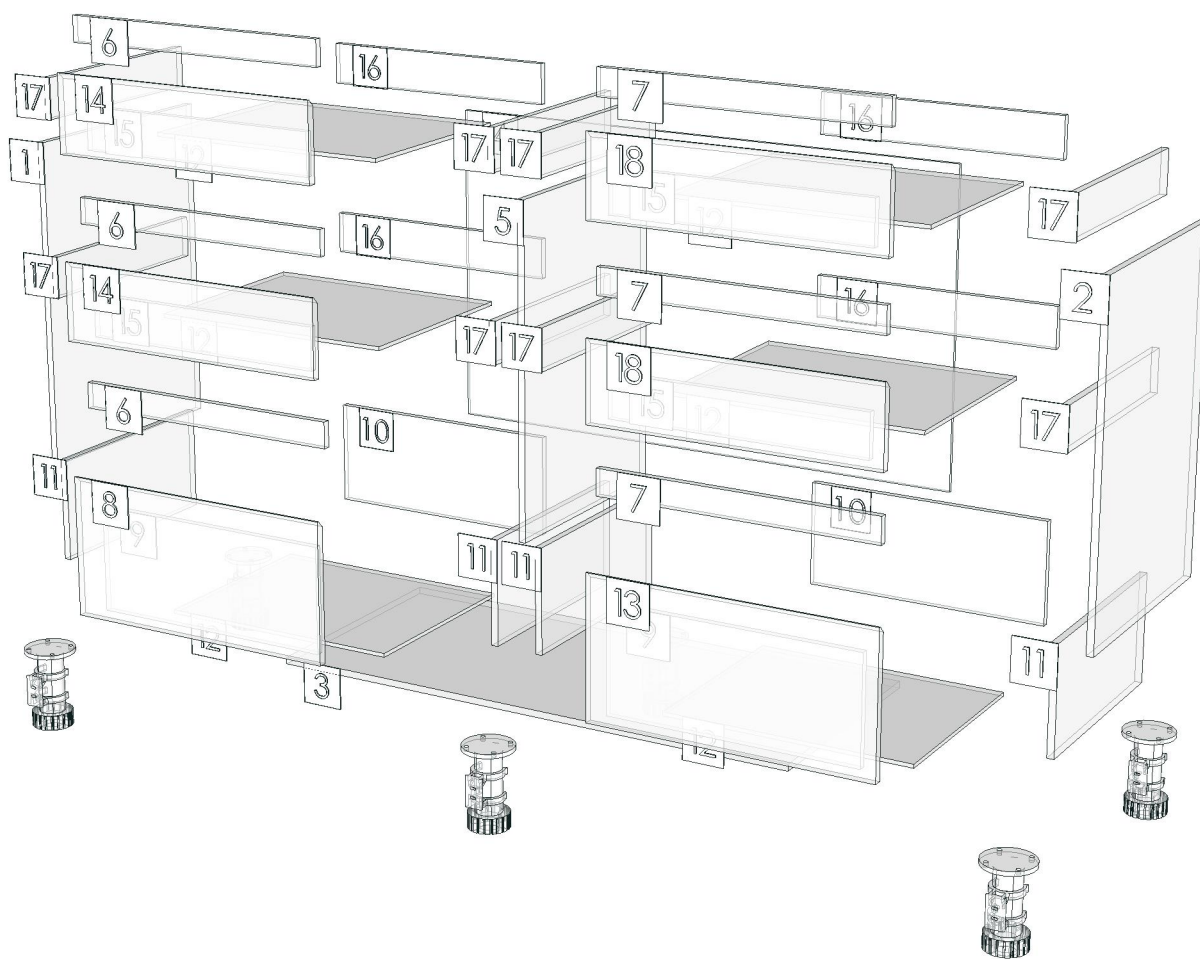

Model	-RHYTHM_CN		
Creator	CHALEAMPHON	.BCP Name	INDEX_C3D_KITCHEN2
Reviewer		Order	H001364
Approves		Date	12/12/2024