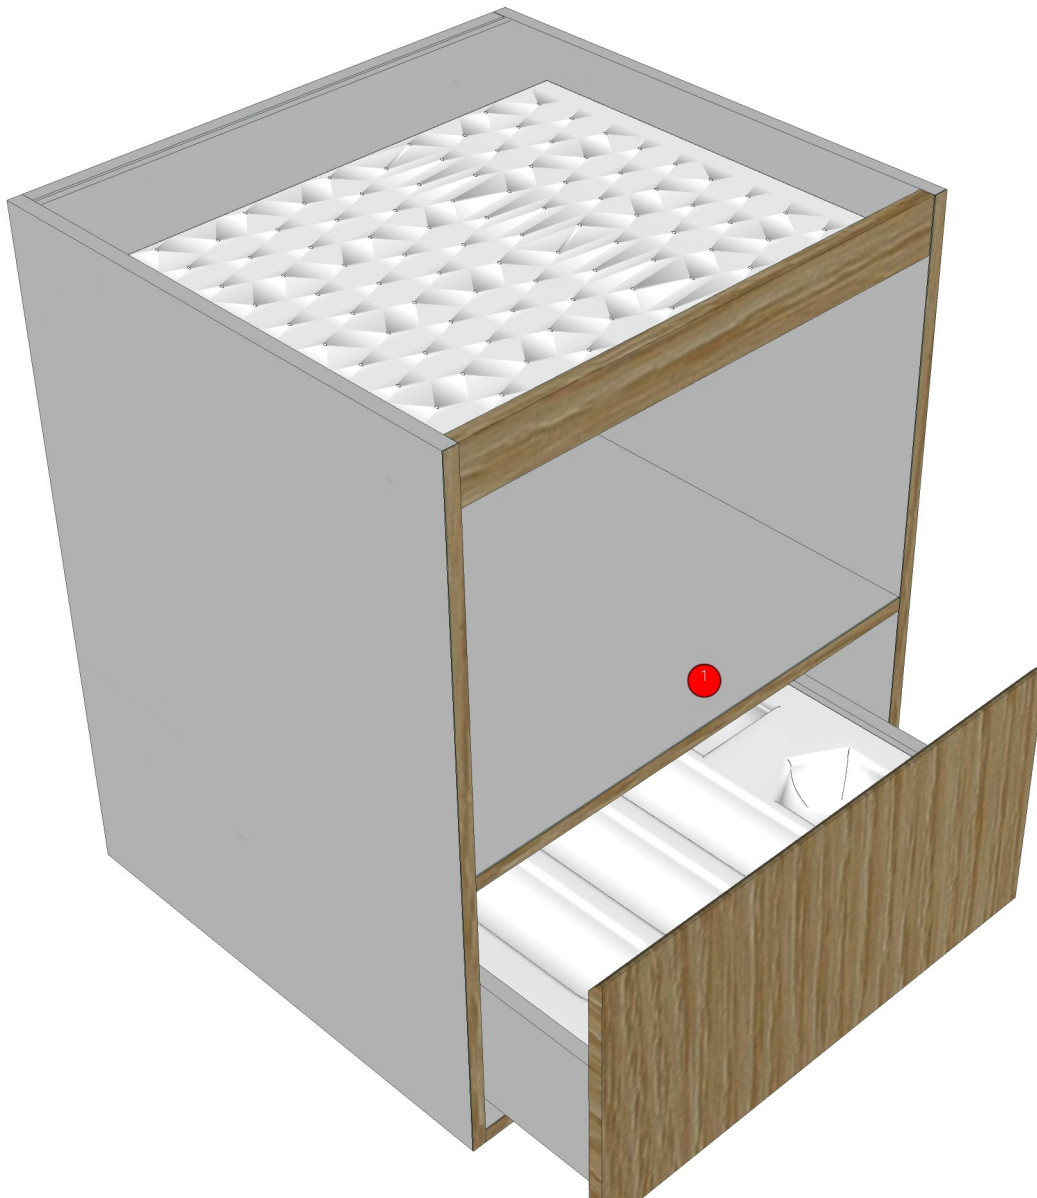

Model	ESCENT_BNA_DBH601_		
Creator	SUTTHI.P	.BCP Name	INDEX_C3D_KITCHENPAE
Reviewer		Order	O003061
Approves		Date	01/04/2026

ESCENT_BNA_DBH601_-600X570X772

Colour

05.01=ML WHITE VM1012 18/18

05.72=ML.MD645 LONG BEACH (SN)

Edge

01.24=0.6 WHITE

01.392=1 LONG BEACH-MD645 (MW40-A1059TH00)

K3L_160175451

K3R_160177246