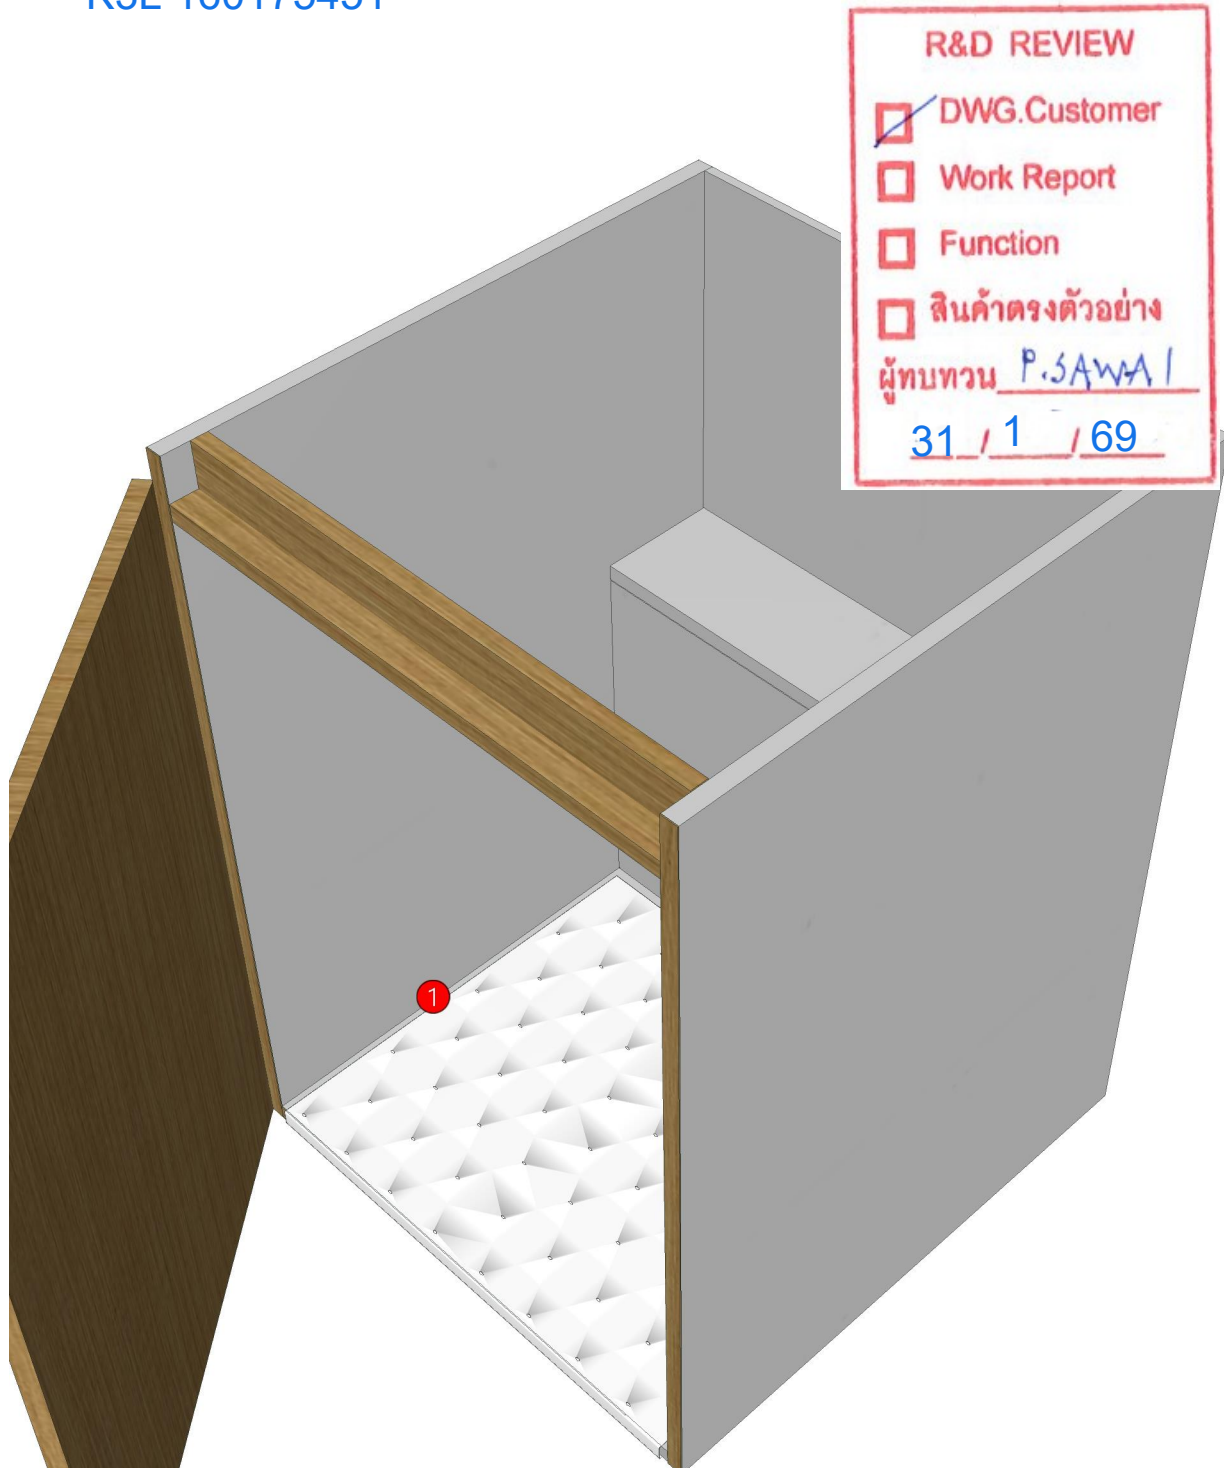

ESCENT_BNA_DBS55L-550X570X772

Colour

05.01=ML WHITE VM1012 18/18
05.72=ML.MD645 LONG BEACH (SN)

Edge

01.24=0.6 WHITE
01.392=1 LONG BEACH-MD645 (MW40-A1059TH00)

K3L 160175451

Model	-ESCENT_BNA_DBS55L		
Creator	SUTTHI.P	.BCP Name	INDEX_C3D_KITCHENPAE
Reviewer		Order	0003060
Approves	<i>P. SAWA</i>	Date	29/01/2026