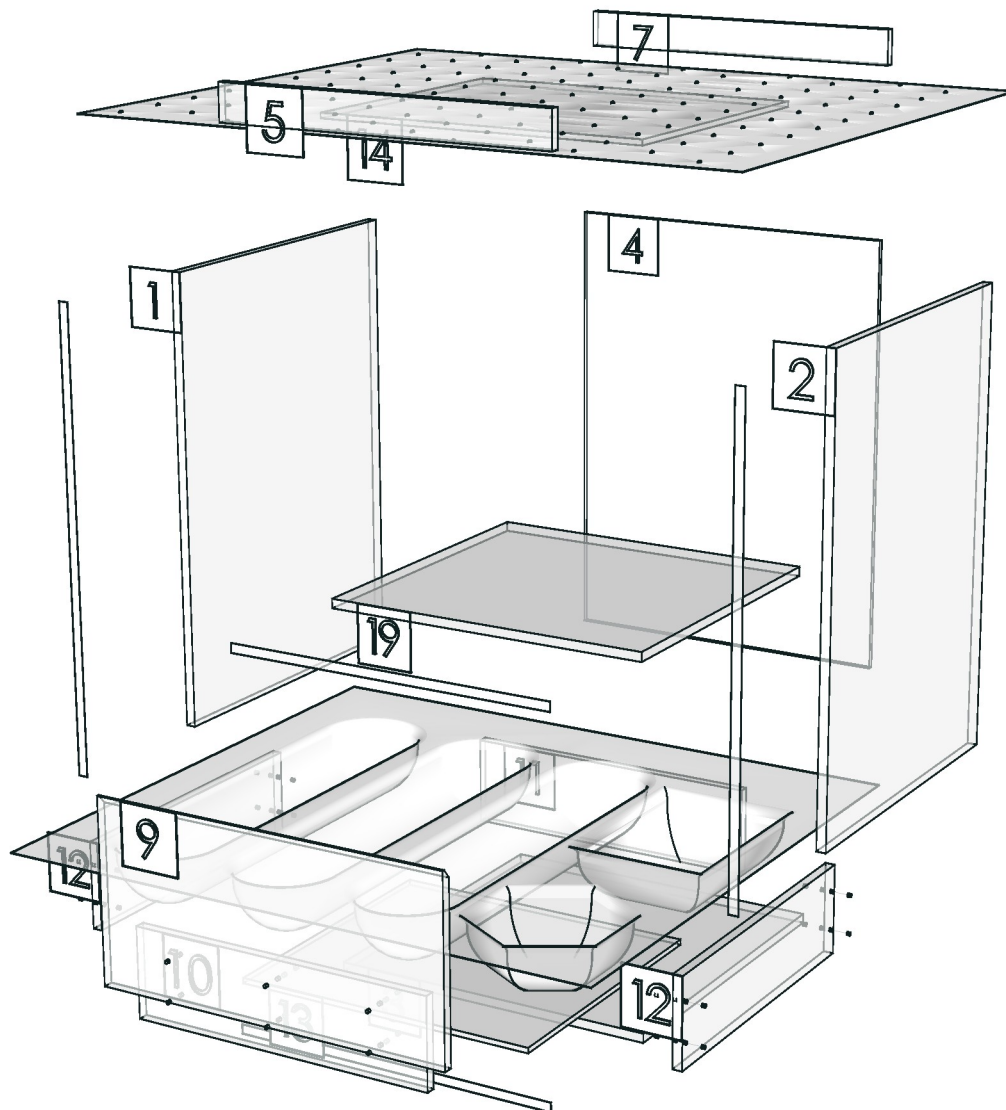

Model	-ESCENT_BNA_DBH601_		
Creator		.BCP Name	INDEX_C3D_KITCHENPAE
Reviewer		Order	I003061
Approves		Date