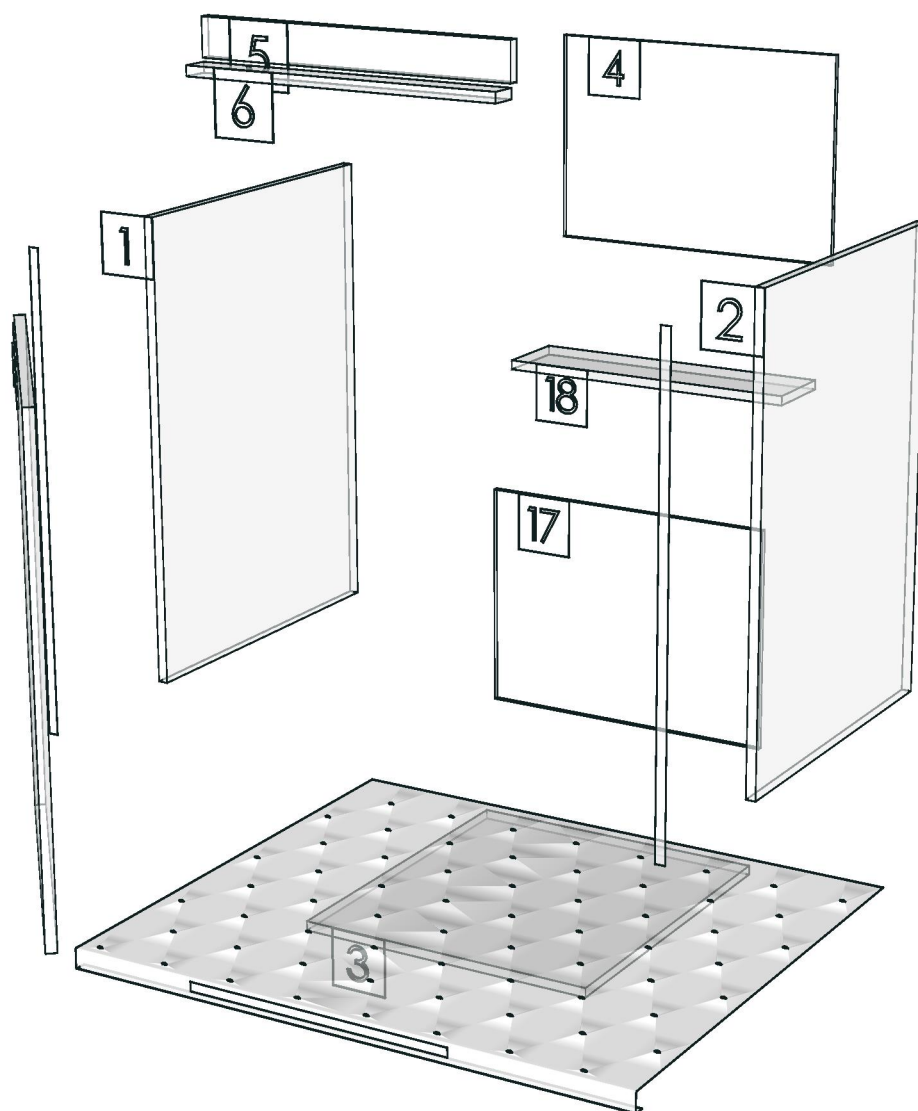

ESCENT_BNA_DBS55L-550X570X772

Colour

05.01=ML WHITE VM1012 18/18
05.72=ML.MD645 LONG BEACH (SN)

Edge

01.24=0.6 WHITE
01.392=1 LONG BEACH-MD645 (MW40-A1059TH00)

K3L 160175451

Model	-ESCENT_BNA_DBS55L		
Creator	SUTTHI.P	.BCP Name	INDEX_C3D_KITCHENPAE
Reviewer		Order	0003060
Approves	<i>P. SAWA</i>	Date	29/01/2026