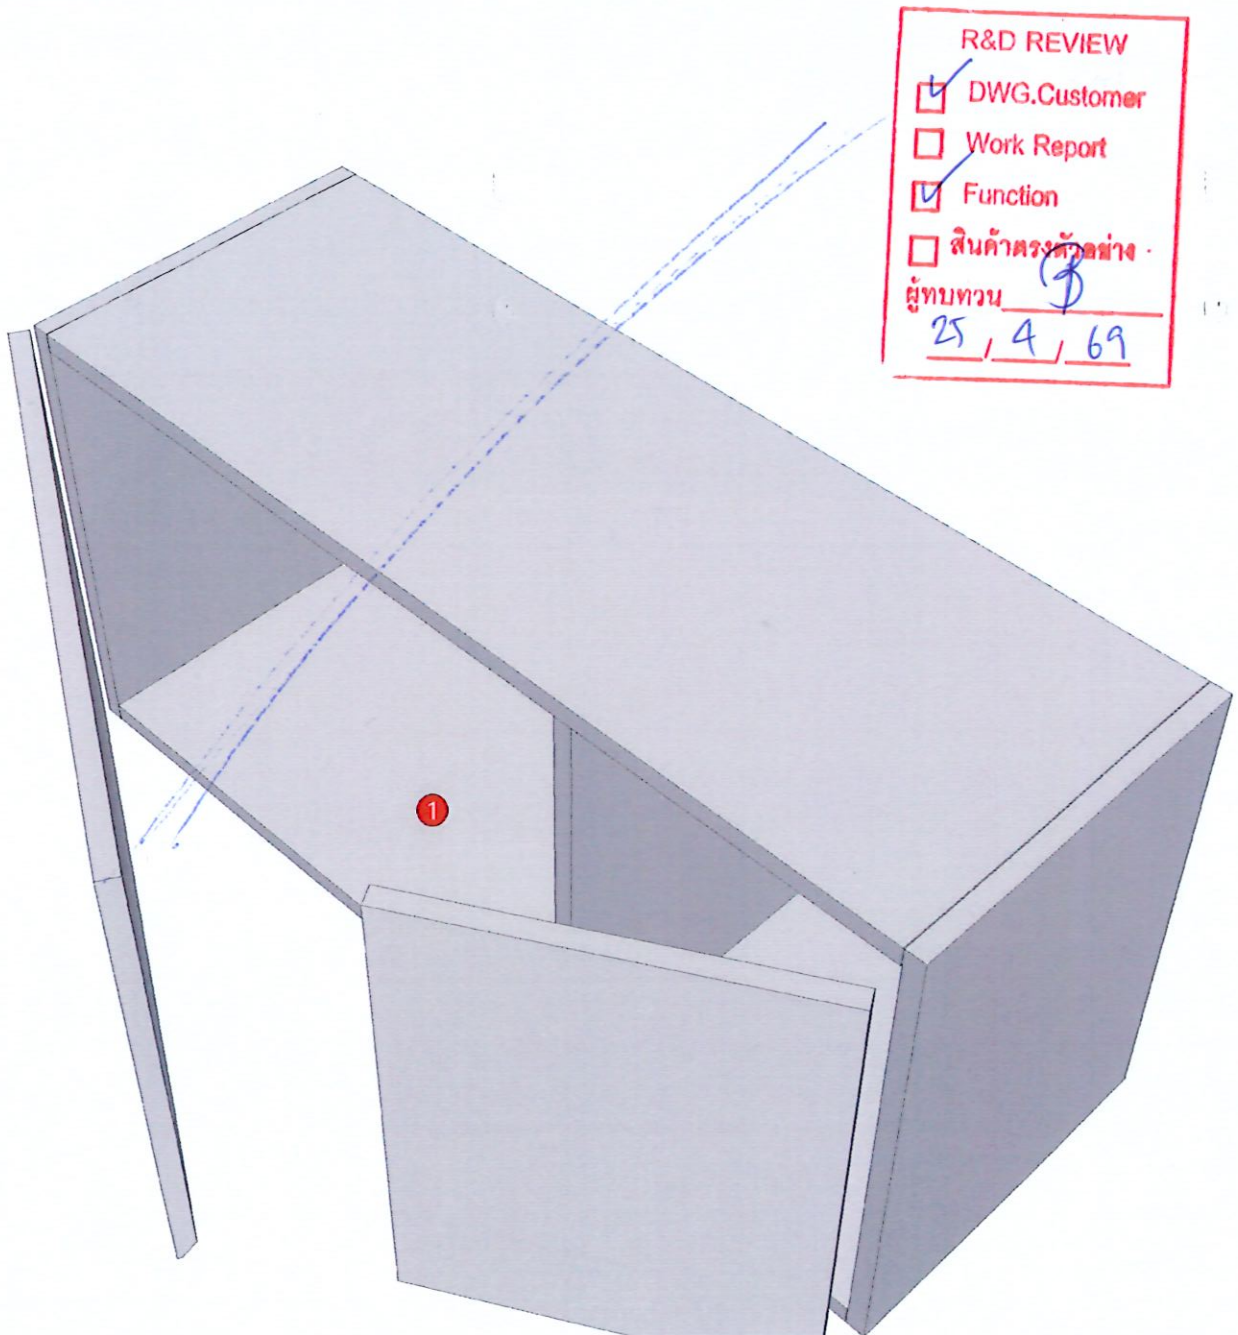

Model	ESCENT_BNA_DW85L		
Creator	SUTTHI.P	.BCP Name	INDEX_C3D_KITCHENPAE
Reviewer	฿	Order	0003057
Approves		Date	29/01/2026

ESCENT_BNA_DW85L-850X300X400

Colour

05.01=ML WHITE VM1012 18/18
05.72=ML.MD645 LONG BEACH (SN)

Edge

01.24=0.6 WHITE
01.392=1 LONG BEACH-MD645 (MW40-A1059TH00)

K3L_160175451