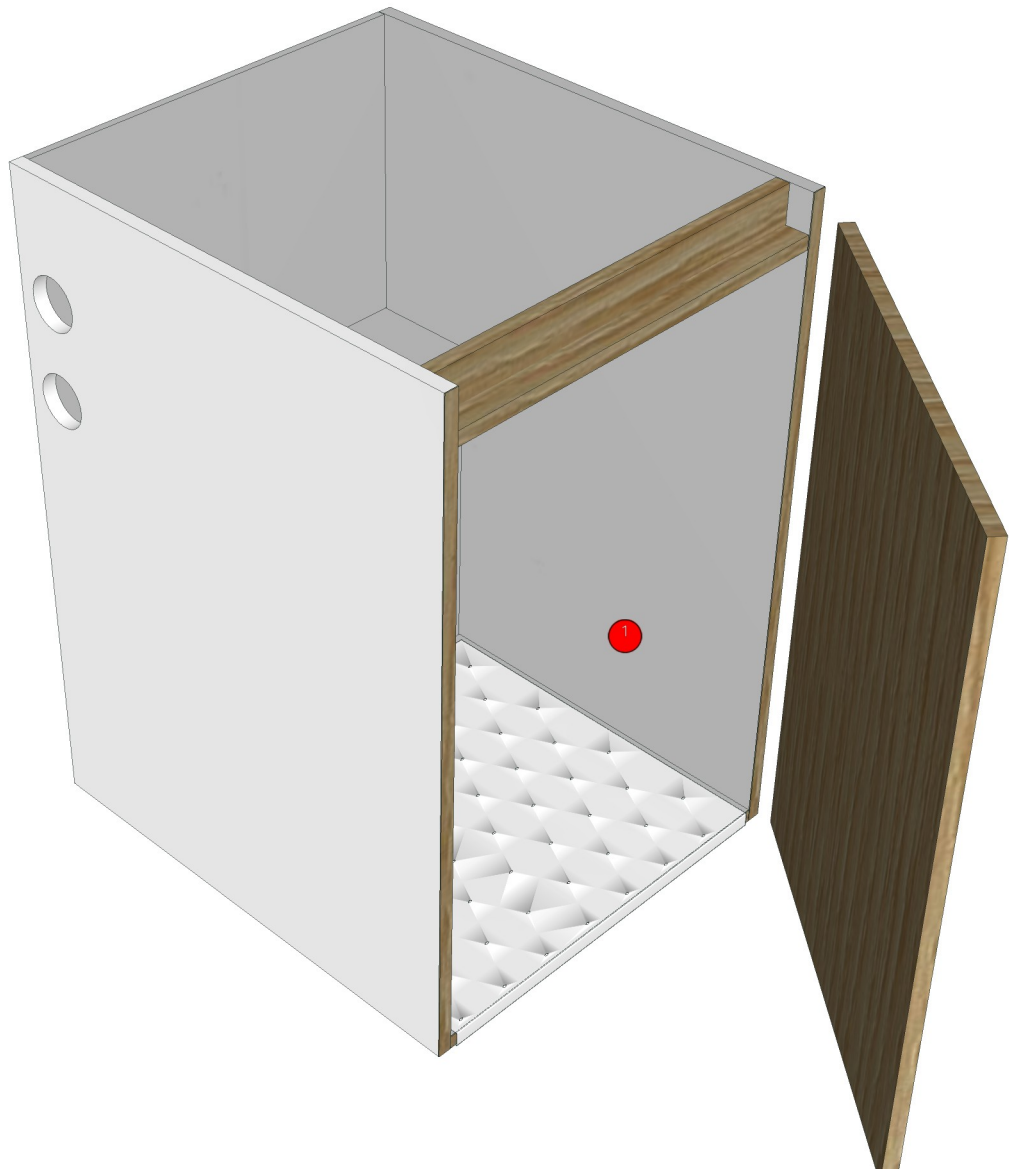

Model	ESCENT_BNA_DBS50RGL_		
Creator	SUTTHI.P	.BCP Name	INDEX_C3D_KITCHENPAE
Reviewer		Order	O003049
Approves		Date	01/04/2026

ESCENT_BNA_DBS50RGL_-500X570X772

Colour

05.01=ML WHITE VM1012 18/18

05.72=ML.MD645 LONG BEACH (SN)

Edge

01.24=0.6 WHITE

01.392=1 LONG BEACH-MD645 (MW40-A1059TH00)

K1R_160175432

K2R_160175441