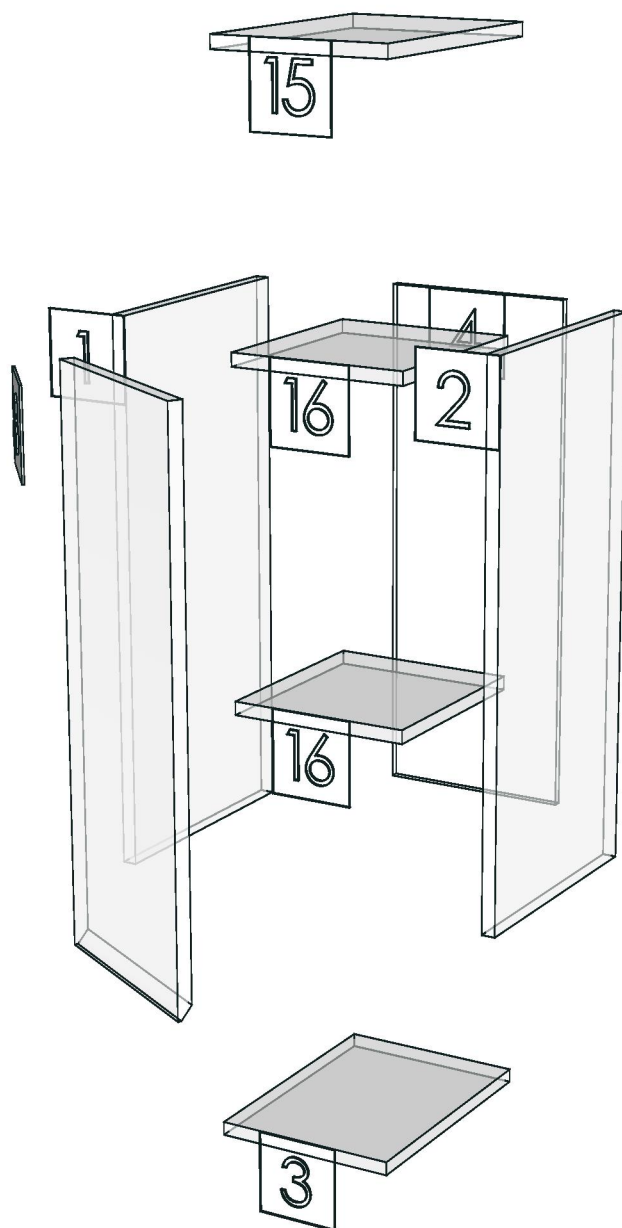

Model	-ESCENT_BNA_DL25L		
Creator	SUTTHI.P	.BCP Name	INDEX_C3D_KITCHENPAE
Reviewer		Order	0003055
Approves	<i>P. SAWA</i>	Date	29/01/2026