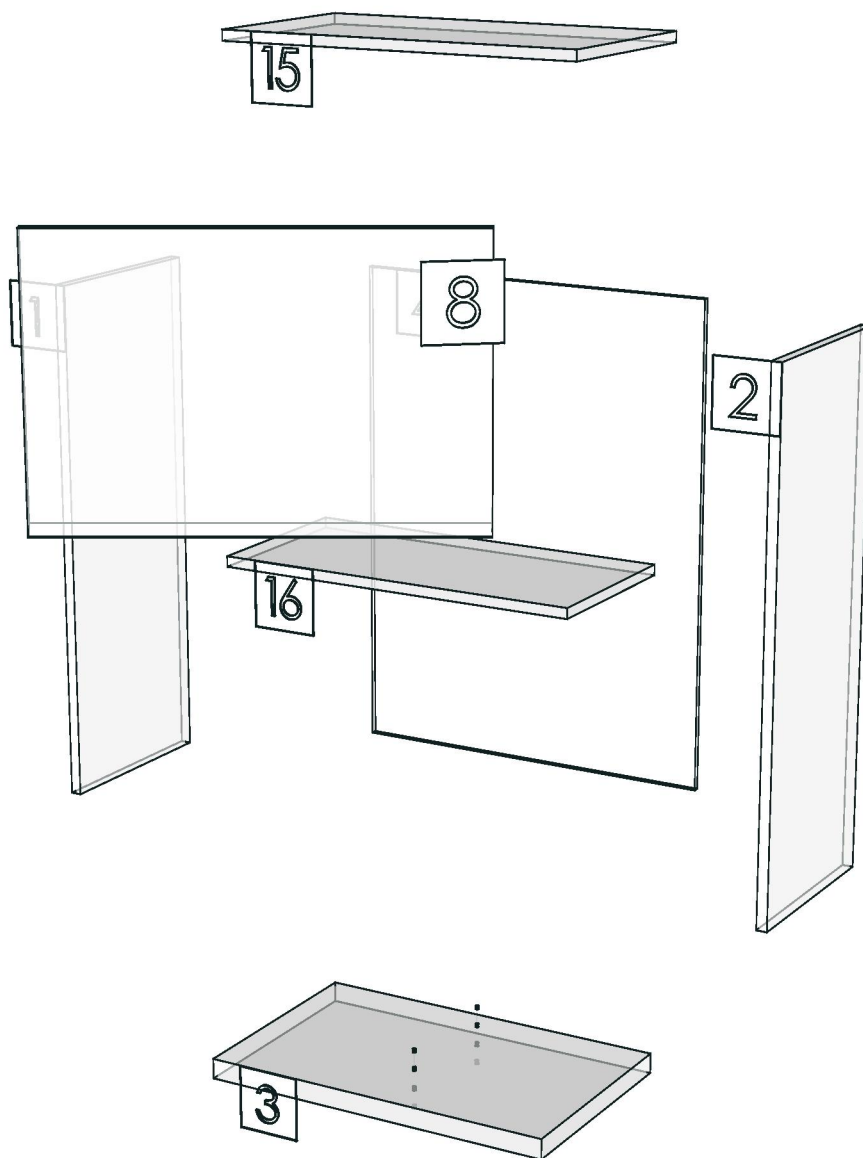

Model	-ESCENT_BNA_DLMV60R		
Creator	SUTTHI.P	.BCP Name	INDEX_C3D_KITCHENPAE
Reviewer		Order	0003056
Approves	<i>P. SAWA</i>	Date	29/01/2026