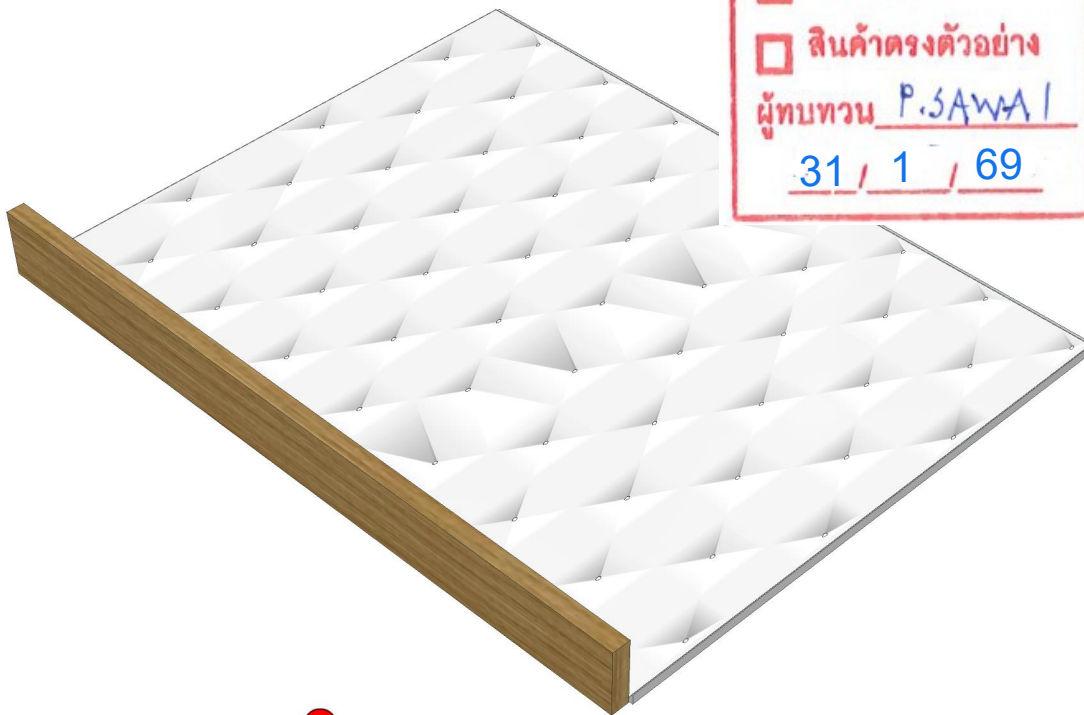

Model	ESCENT_BNA_D_FLR_650S		
Creator	SUTTHI.P	.BCP Name	INDEX_C3D_KITCHENPAE
Reviewer		Order	O003048
Approves	<i>P.SAWA</i>	Date	24/01/2026

ESCENT_BNA_D_FLR_650S-650X570X722

Colour

05.01=ML WHITE VM1012 18/18
05.72=ML.MD645 LONG BEACH (SN)

Edge

01.24=0.6 WHITE
01.392=1 LONG BEACH-MD645 (MW40-A1059TH00)

K1R 160175432

K1L 160177227

K2R 160175441

K2L 160177236

R&D REVIEW	
☒	DWG.Customer
☐	Work Report
☐	Function
☐	สินค้าตรงตัวอย่าง
ผู้ทบทวน <u>P.SAWA</u>	
<u>31 / 1 / 69</u>