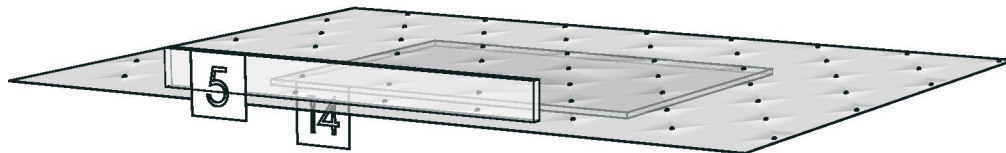

Model	-ESCENT_BNA_D_FLR_650S		
Creator	SUTTHI.P	.BCP Name	INDEX_C3D_KITCHENPAE
Reviewer		Order	0003048
Approves	<i>P. SAWA</i>	Date	24/01/2026