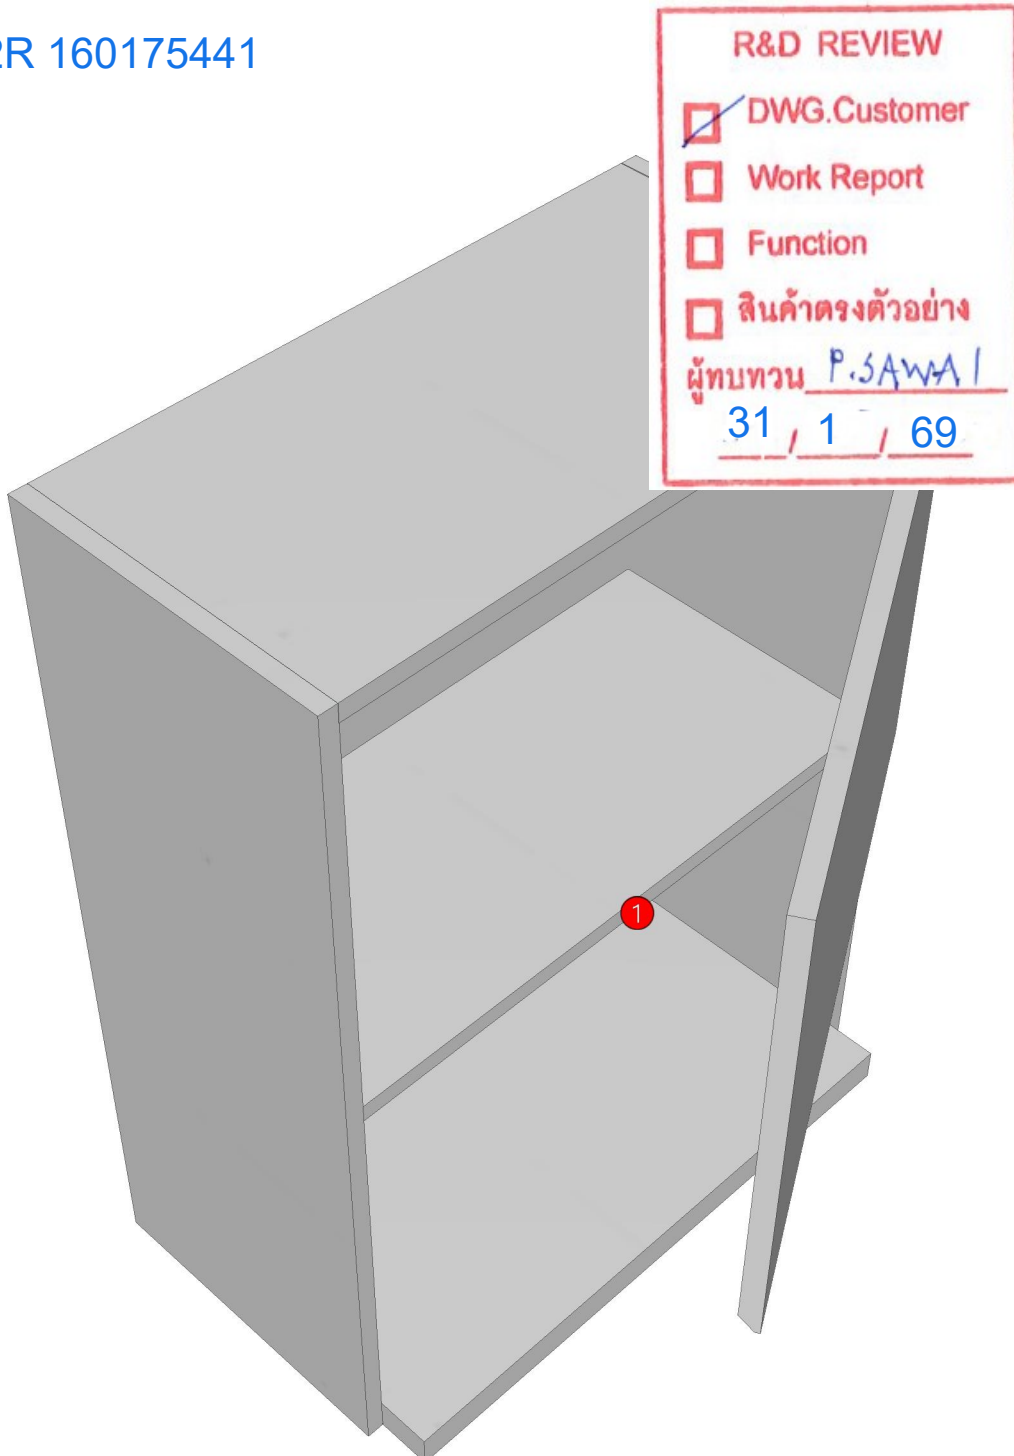

Model	ESCENT_BNA_DLMV60R		
Creator	SUTTHI.P	.BCP Name	INDEX_C3D_KITCHENPAE
Reviewer		Order	0003056
Approves	P.SAWA I	Date	29/01/2026

ESCENT_BNA_DLMV60R-600X300X800

Colour

05.01=ML WHITE VM1012 18/18
05.72=ML.MD645 LONG BEACH (SN)

Edge

01.24=0.6 WHITE
01.392=1 LONG BEACH-MD645 (MW40-A1059TH00)

K2R 160175441