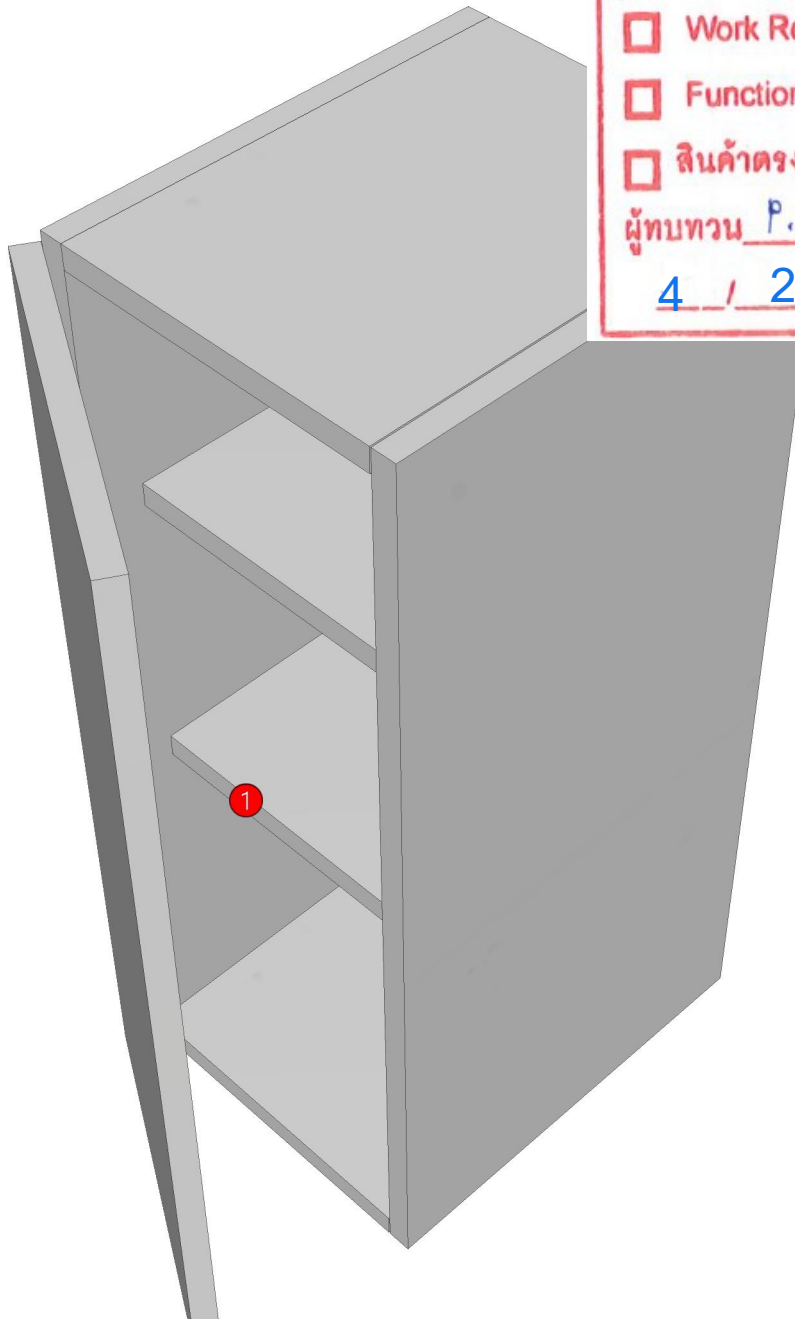

Model	ESCENT_BNA_DL25L		
Creator	SUTTHI.P	.BCP Name	INDEX_C3D_KITCHENPAE
Reviewer		Order	O003055
Approves	P.SAWA	Date	29/01/2026

ESCENT_BNA_DL25L-250X300X640

Colour

05.01=ML WHITE VM1012 18/18
05.72=ML.MD645 LONG BEACH (SN)

Edge

01.24=0.6 WHITE
01.392=1 LONG BEACH-MD645 (MW40-A1059TH00)

K2R 160175441

R&D REVIEW	
☒	DWG.Customer
☐	Work Report
☐	Function
☐	สินค้าตรงตัวอย่าง
ผู้ทบทวน <u>P.SAWA</u>	
<u>4</u> / <u>2</u> / <u>69</u>