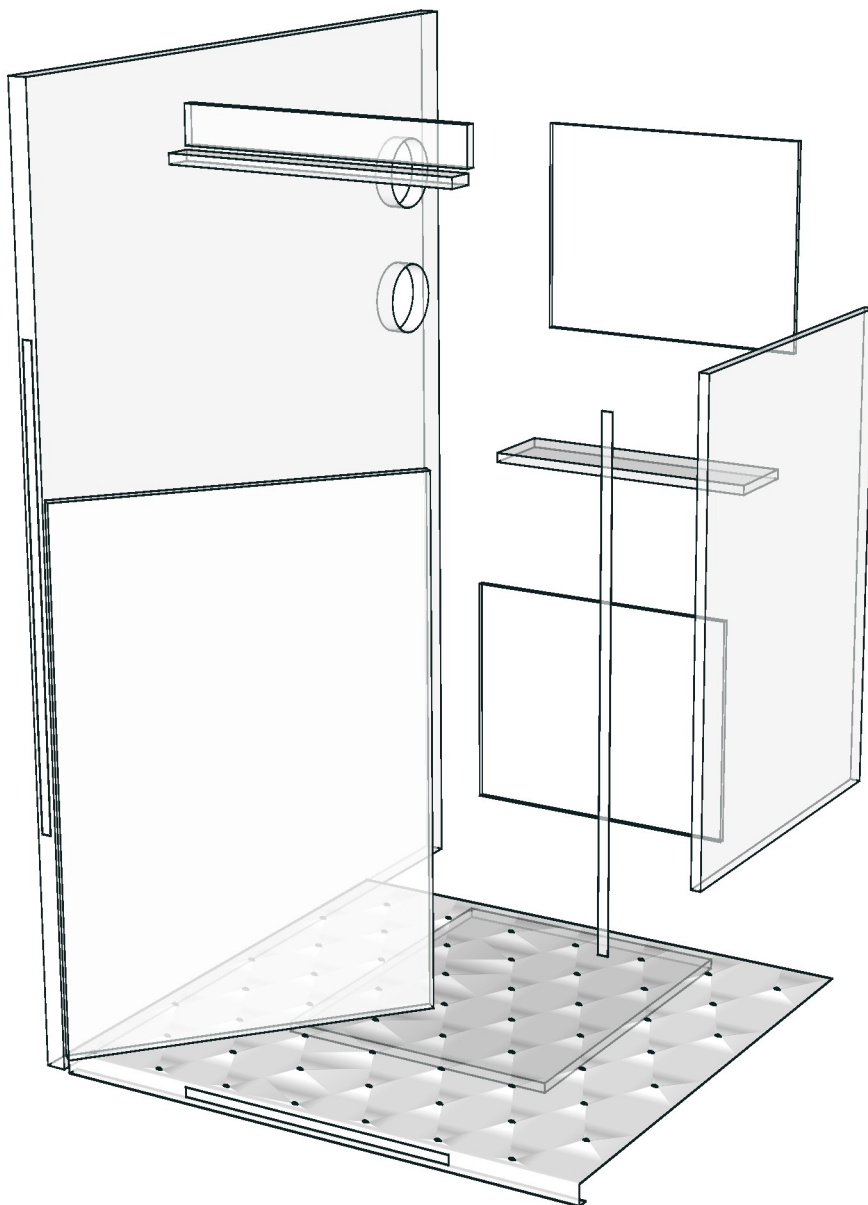

Edge

01.24=0.6 WHITE

01.392=1 LONG BEACH-MD645 (MW40-A1059TH00)

K1R_160175432

K2R_160175441

Model	-ESCENT_BNA_DBS50RGL_		
Creator		.BCP Name	INDEX_C3D_KITCHENPAE
Reviewer		Order	I003049
Approves		Date	

Model	ESCENT_BNA_DEPB_		
Creator	SUTTHI.P	.BCP Name	INDEX_C3D_KITCHENPAE
Reviewer		Order	O003074
Approves		Date	01/04/2026