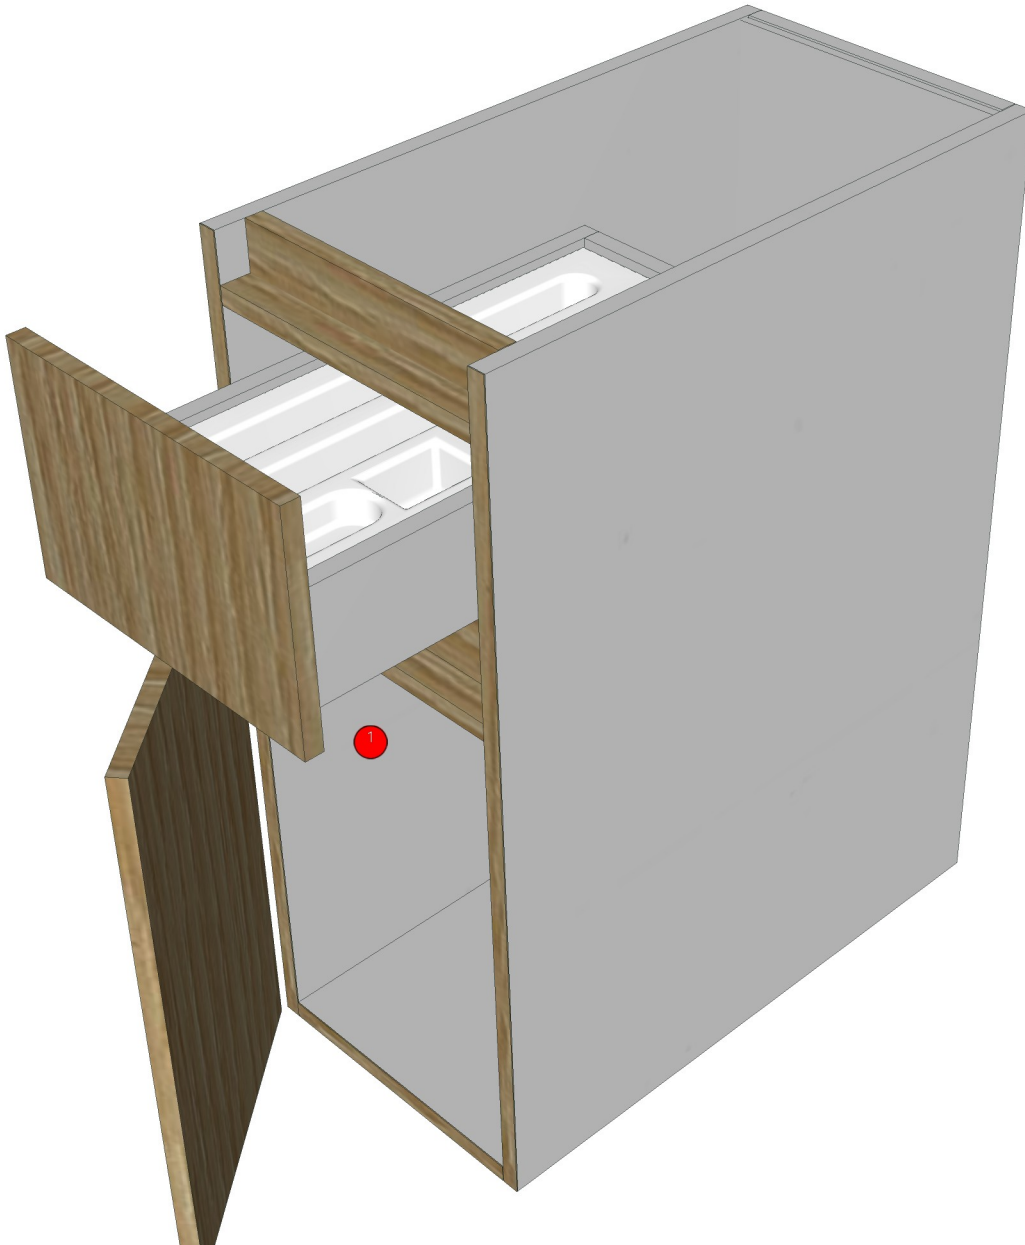

Model	ESCENT_BNA_DB301L_		
Creator	SUTTHI.P	.BCP Name	INDEX_C3D_KITCHENPAE
Reviewer		Order	O003096
Approves		Date	30/03/2026

ESCENT_BNA_DB301L_-300X570X772

Colour

05.01=ML WHITE VM1012 18/18

05.72=ML.MD645 LONG BEACH (SN)

Edge

01.24=0.6 WHITE

01.392=1 LONG BEACH-MD645 (MW40-A1059TH00)

K3R_160177246