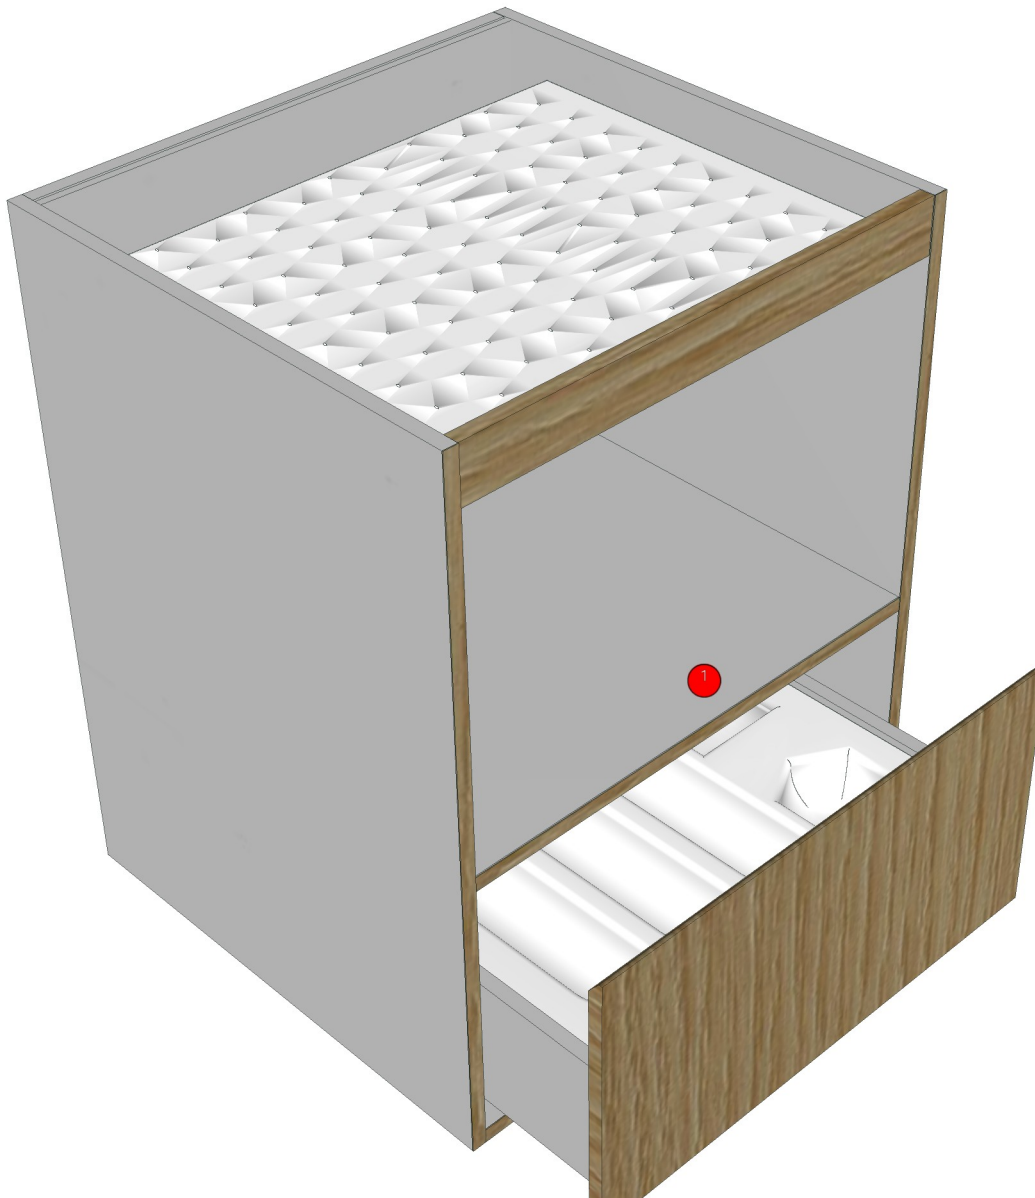

ESCENT_BNA_DBH601_-600X570X772

Colour

05.01=ML WHITE VM1012 18/18
05.72=ML.MD645 LONG BEACH (SN)

Edge

01.24=0.6 WHITE
01.392=1 LONG BEACH-MD645 (MW40-A1059TH00)

K3L_160175451

K3R_160177246

Model	-ESCENT_BNA_DBH601_		
Creator		.BCP Name	INDEX_C3D_KITCHENPAE
Reviewer		Order	I003061
Approves		Date	