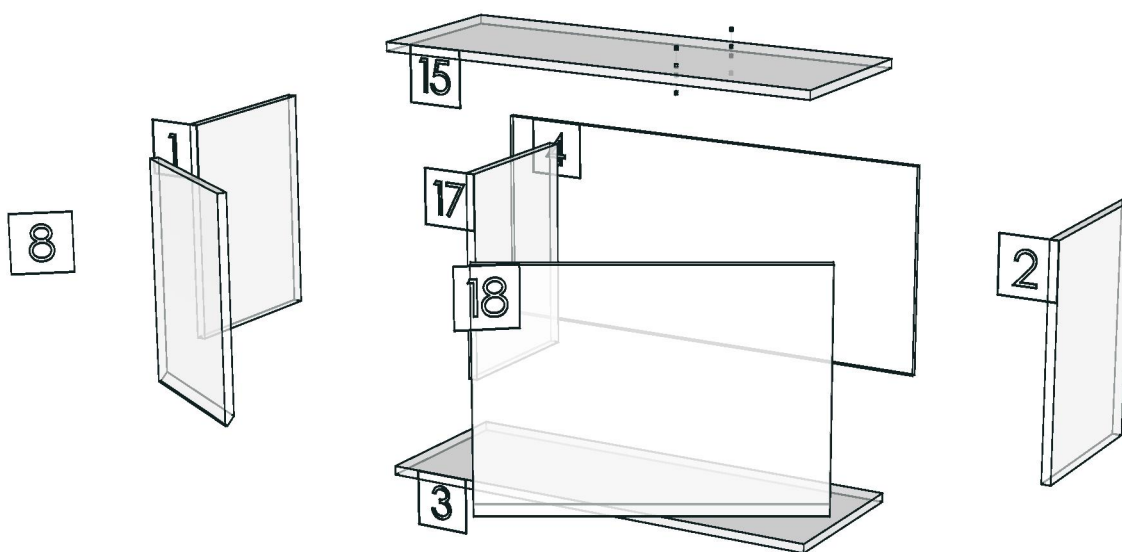

Model	-ESCENT_BNA_DW85R		
Creator	SUTTHI.P	.BCP Name	INDEX_C3D_KITCHENPAE
Reviewer		Order	O003102
Approves	<i>P. SAWA</i>	Date	20/02/2026