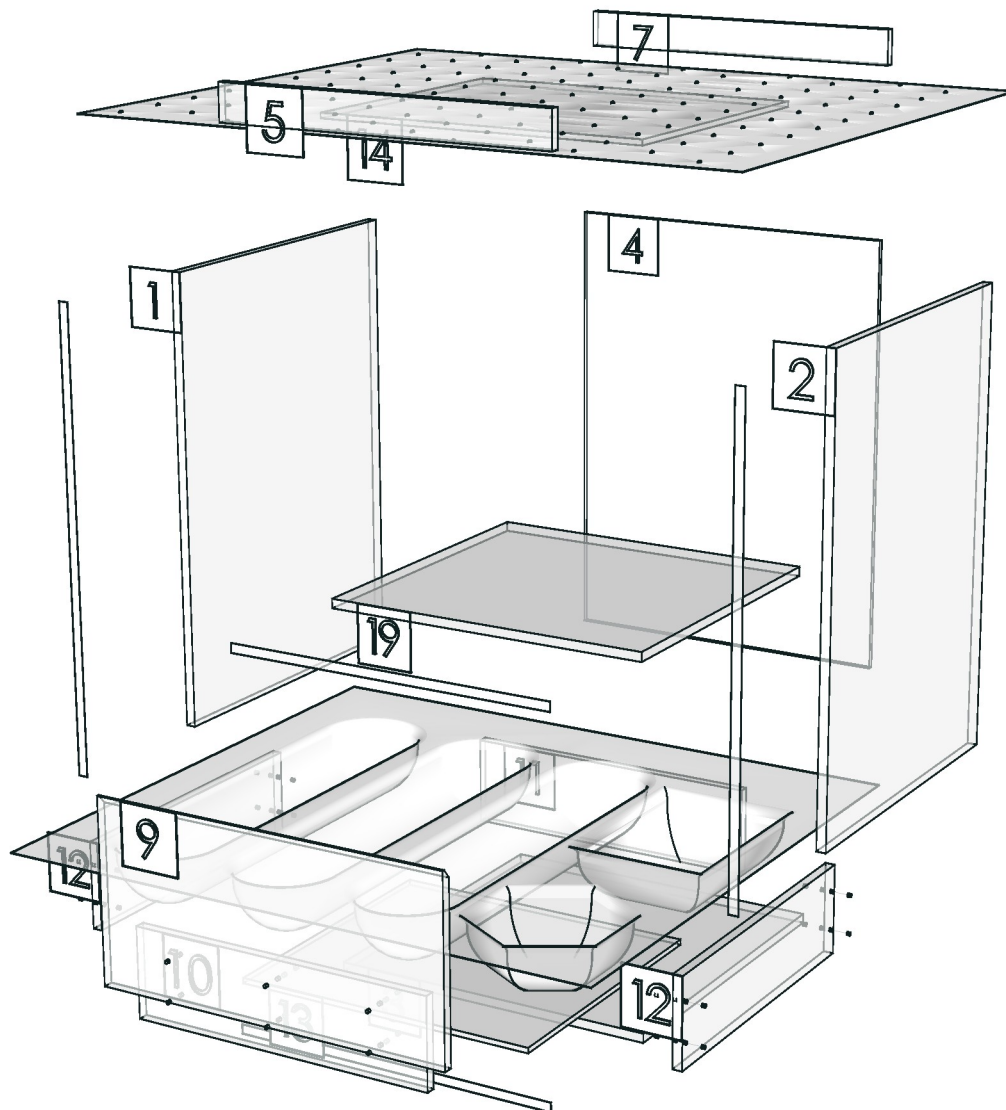

ESCENT_BNA_DBH601_-600X570X772

Colour

05.01=ML WHITE VM1012 18/18
05.72=ML.MD645 LONG BEACH (SN)

Edge

01.24=0.6 WHITE
01.392=1 LONG BEACH-MD645 (MW40-A1059TH00)

K3L_160175451

K3R_160177246

Model	-ESCENT_BNA_DBH601_		
Creator		.BCP Name	INDEX_C3D_KITCHENPAE
Reviewer		Order	I003061
Approves		Date	