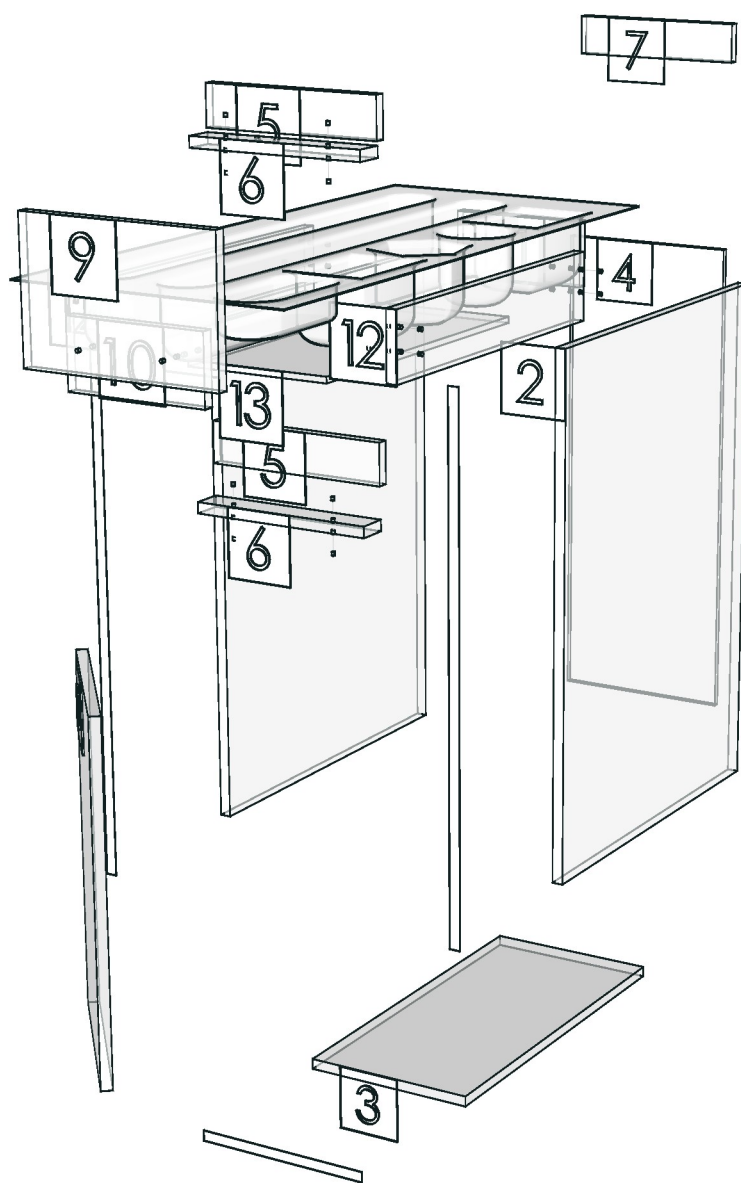

Edge

01.24=0.6 WHITE

01.392=1 LONG BEACH-MD645 (MW40-A1059TH00)

K3R_160177246

Model	-ESCENT_BNA_DB301L_		
Creator		.BCP Name	INDEX_C3D_KITCHENPAE
Reviewer		Order	I003096
Approves		Date	

Model	ESCENT_BNA_DBH601_		
Creator	SUTTHI.P	.BCP Name	INDEX_C3D_KITCHENPAE
Reviewer		Order	O003061
Approves		Date	01/04/2026