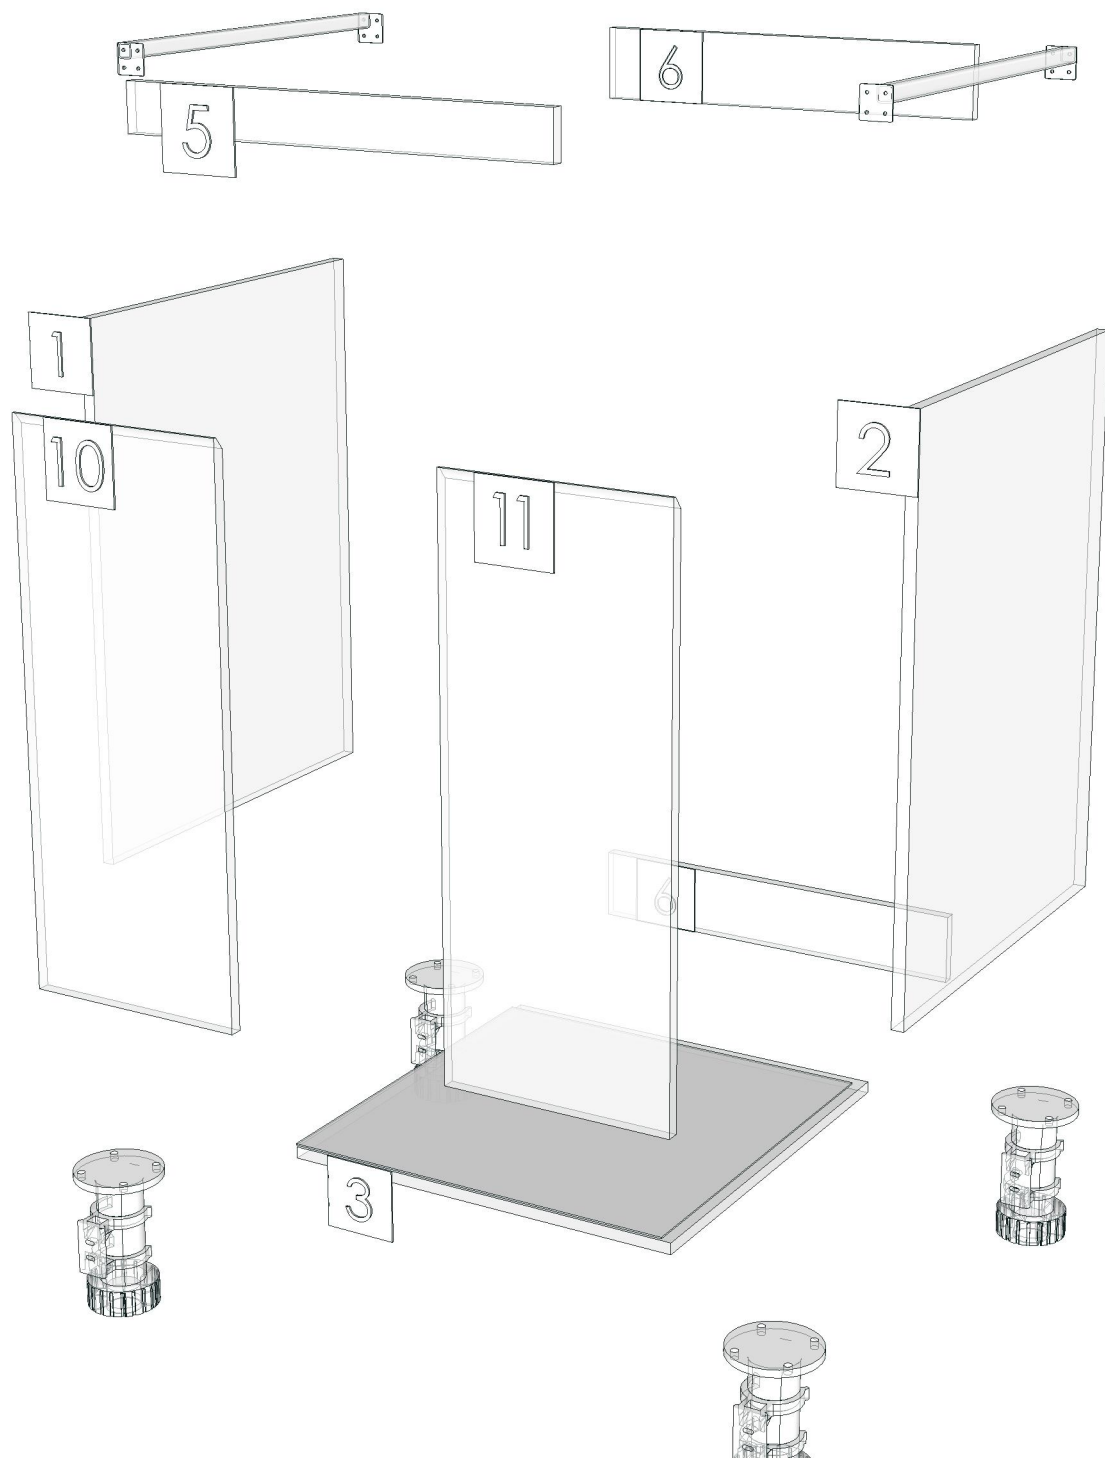

Edge

01.344=1 MD716

01.47=1 WHITE

K1L-160169808

K1R-160174721

Model	-		
Creator	CHALEAMPHON	.BCP Name	INDEX_C3D_KITCHEN2
Reviewer		Order	H002197
Approves		Date	19/12/2025

Model	RF_KS_DDM_1200		
Creator	CHALEAMPON	.BCP Name	INDEX_C3D_KITCHEN2
Reviewer		Order	H001959
Approves		Date	26/08/2025