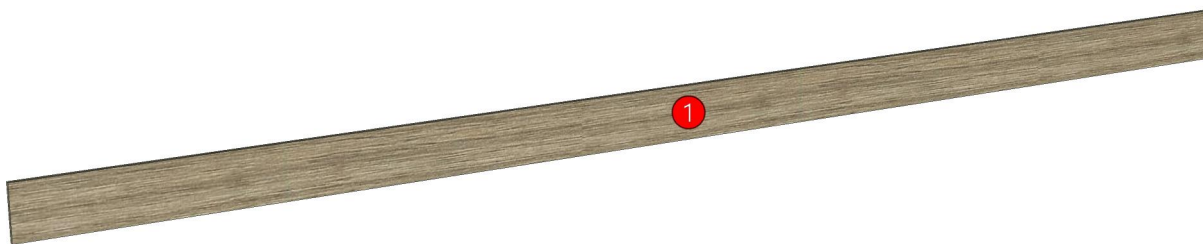

Edge

01.344=1 MD716

01.47=1 WHITE

K1L-160169808

K1R-160174721

K3R-160174741

Model	RF_KS_DFCL_2430		
Creator	CHALEAMPON	.BCP Name	INDEX_C3D_KITCHEN2
Reviewer		Order	H001965
Approves		Date	02/09/2025

No.	Article No.	Description	Mat	Dimension	Cutting Size	Typepology	Skin
0	RF_KS_DFCL_2430			2430x100x9			
	RF_KS_DFCL_2430-01	FILLER TOP	PB-ST	9x100x2430	9X99X2429;L1:W1	183000_STR=05.107_EDG=MD716-1	2