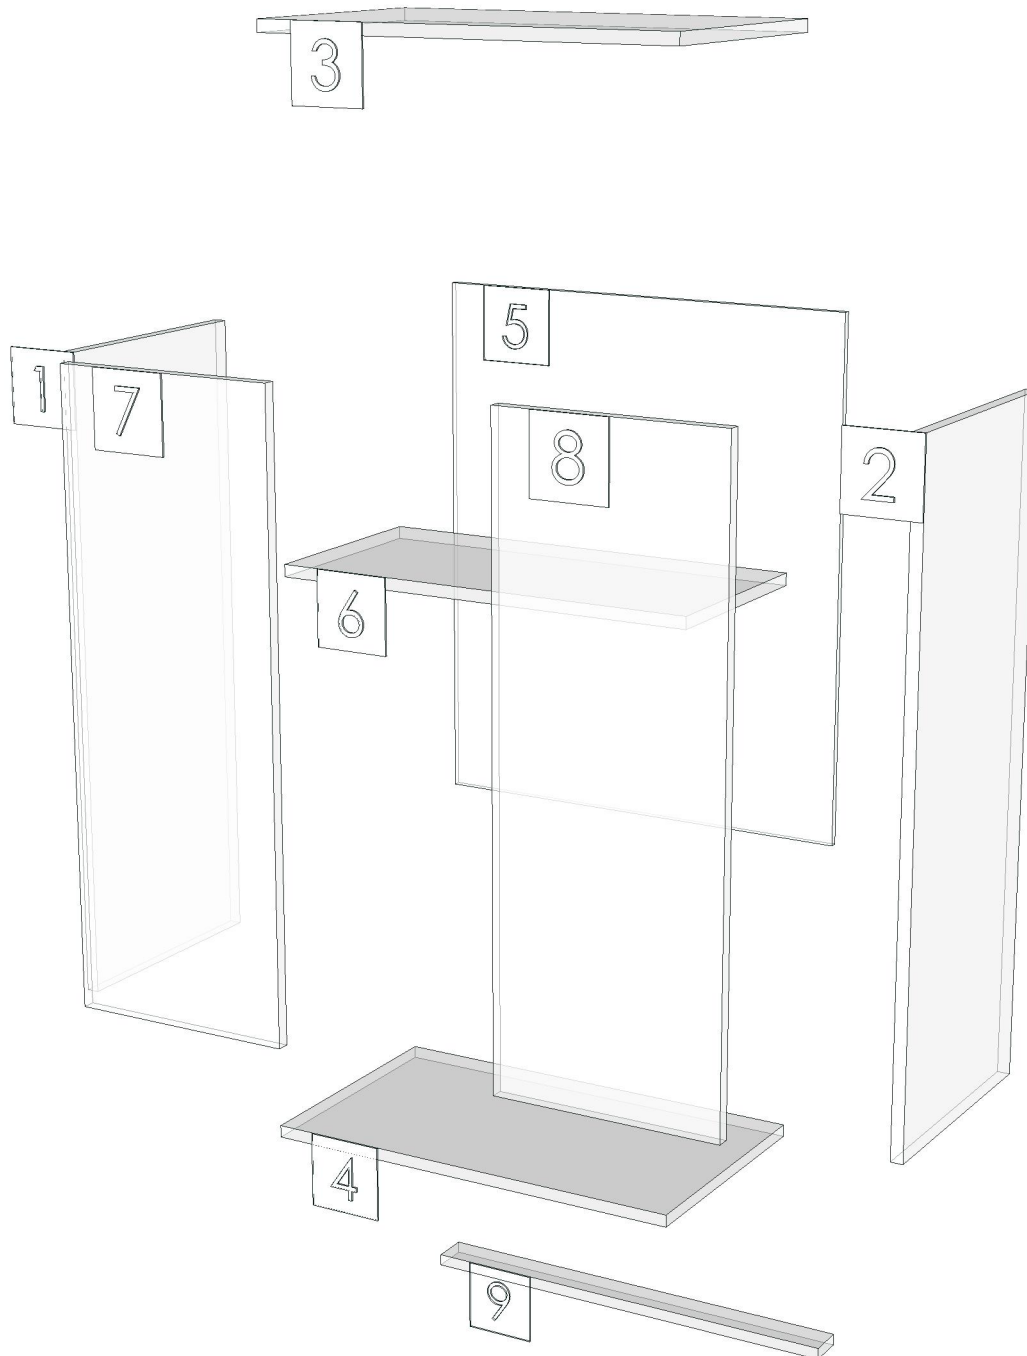

Edge

01.344=1 MD716

01.47=1 WHITE

K1L-160169808

K1R-160174721

Model	-		
Creator	CHALEAMPON	.BCP Name	INDEX_C3D_KITCHEN2
Reviewer		Order	H001958
Approves		Date	22/08/2025

Model	RF_KS_DPLT_1195		
Creator	CHALEAMPHON	.BCP Name	INDEX_C3D_KITCHEN2
Reviewer		Order	H001968
Approves		Date	02/09/2025