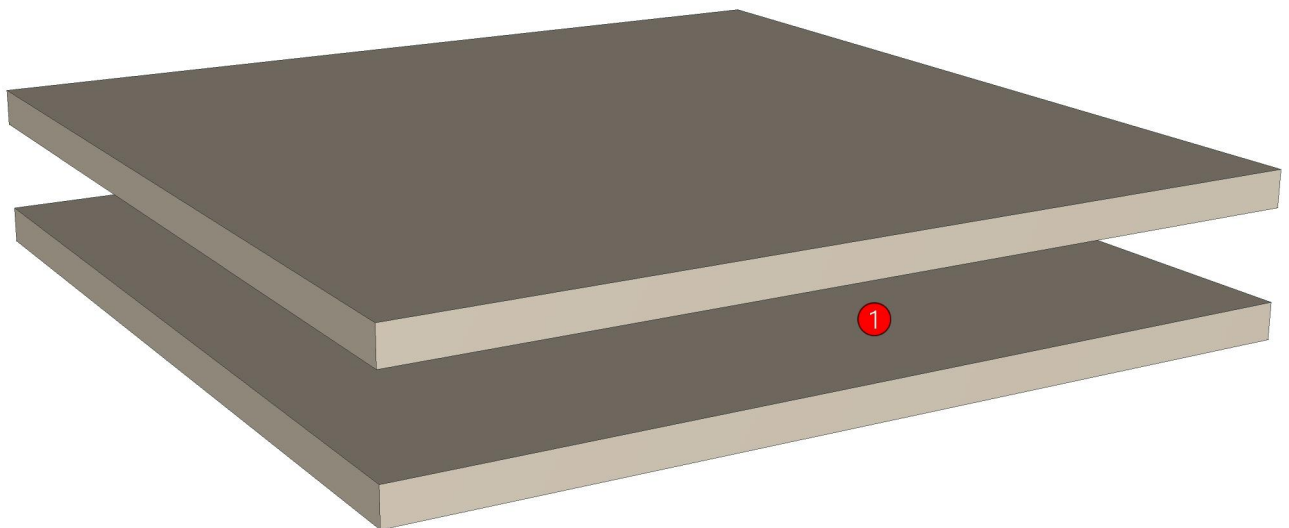

Model	IVORY_D_FLR		
Creator	PASATHORN	.BCP Name	INDEX_C3D_KITCHEN2
Reviewer		Order	I004729
Approves	P.SAWAI	Date	22/01/2026

IVORY_D_FLR-400X400X82_ IVORY_D_FLR

Colour

05.109 ML.IVORY MD208(PEARL)_

-
-
-
-

Edge

01.475 0.6 MD208 IVORY3995 (11013M1) _

-
-
-
-

K110L-160174078

K123L-160174303

K123R-160174419

K116R-160174181

K107R-160174032