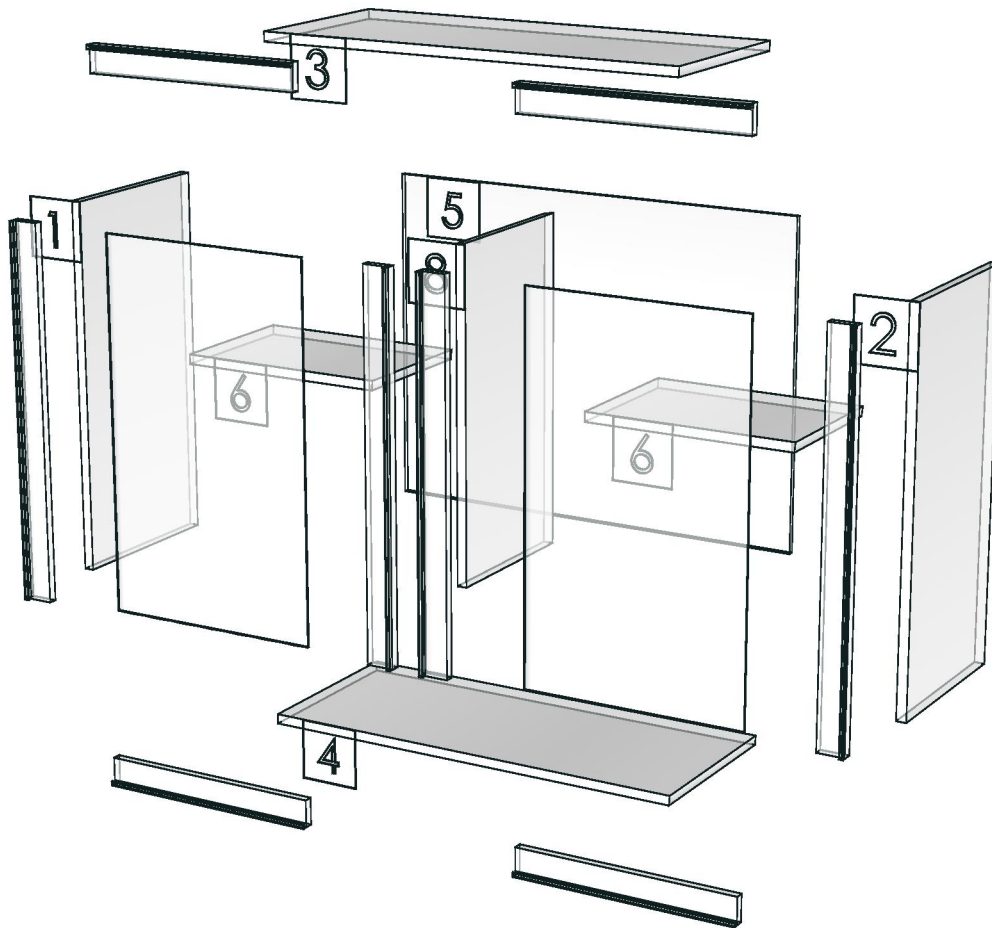

Model	-IVORY_DL75S		
Creator		.BCP Name	INDEX_C3D_KITCHEN2
Reviewer		Order	I004762
Approves	P.SAWAI	Date