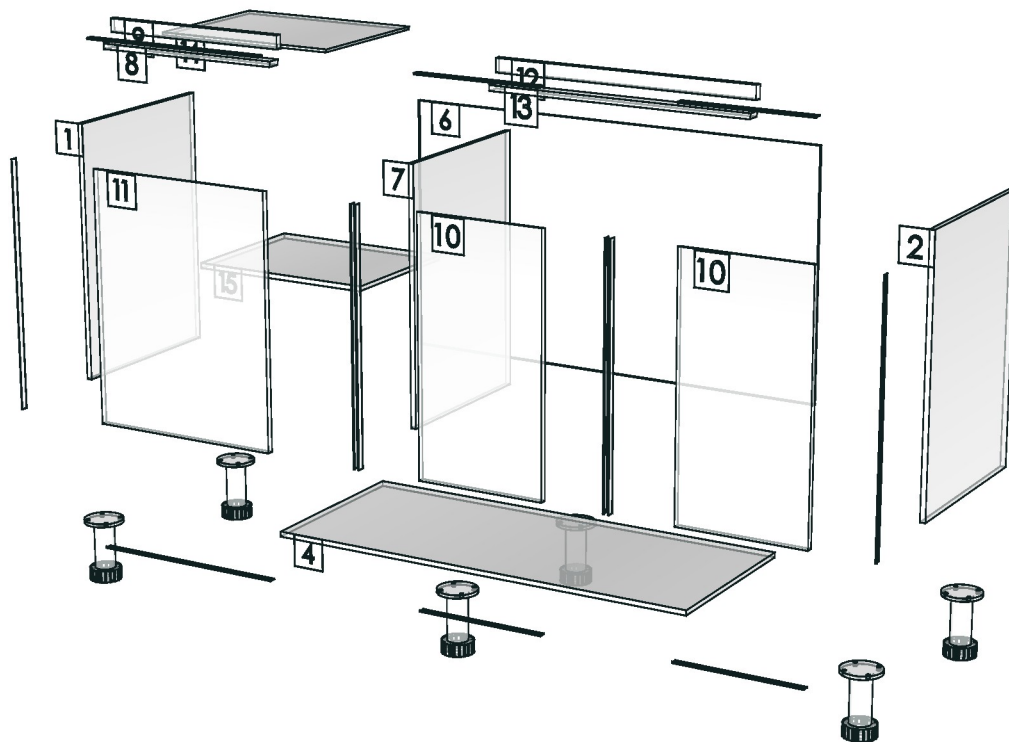

Model	-IVORY_DB140R	.BCP Name	INDEX_C3D_KITCHEN2
Creator		Order	I004888
Reviewer		Date	
Approves	P. SAWAI