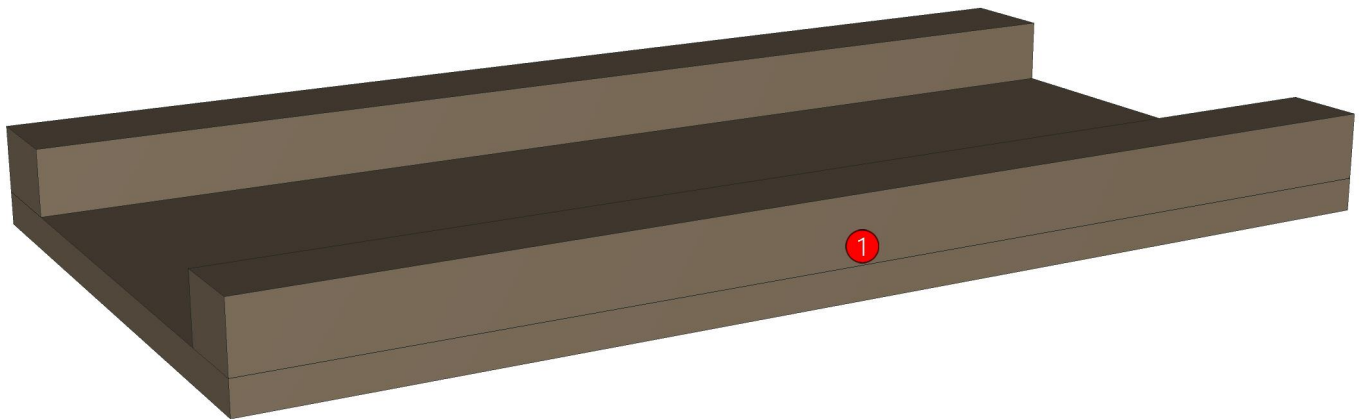

Model	IVORY_LED567		
Creator	PASATHORN	.BCP Name	INDEX_C3D_KITCHEN2
Reviewer		Order	I004840
Approves		Date	18/02/2026

IVORY_LED567-567X299X49

Colour

20.36 ML MD216 (PEARL)_

-
-
-
-

Edge

01.476 0.6 SAND STONE P7-500 M1 (73.216) _

-
-
-
-

R&D REVIEW	
☒	DWG.Customer
☒	Work Report
☐	Function
☐	สินค้าตรงตัวอย่าง
ผู้ทบทวน _____	

K121R-160174265

K123L-160174303

K123R-160174419

K116R-160174181