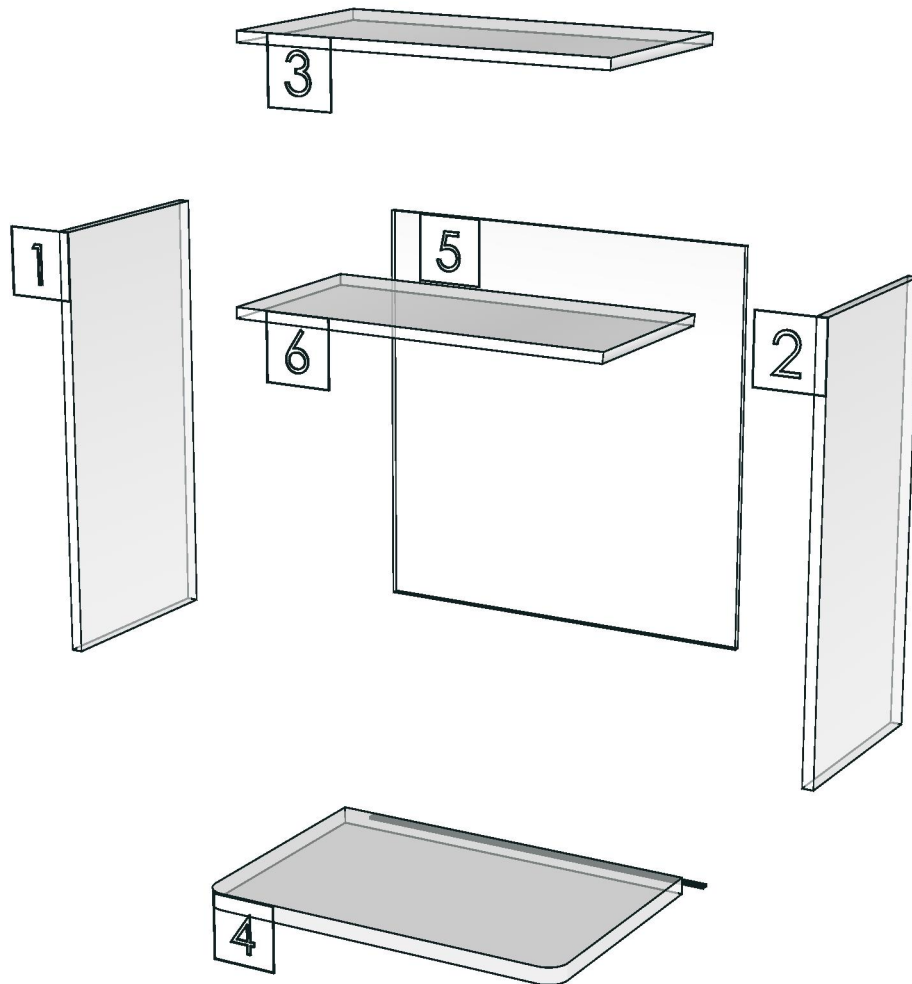

Model	IVORY_DUT1100		
Creator	PASATHORN	.BCP Name	INDEX_C3D_KITCHEN2
Reviewer		Order	I004800
Approves		Date	12/02/2026

IVORY_DUT1100-1100X60X12

Colour

05.01 ML WHITE VM1012 18/18_

-
-
-
-

Edge

01.24 0.6 WHITE _