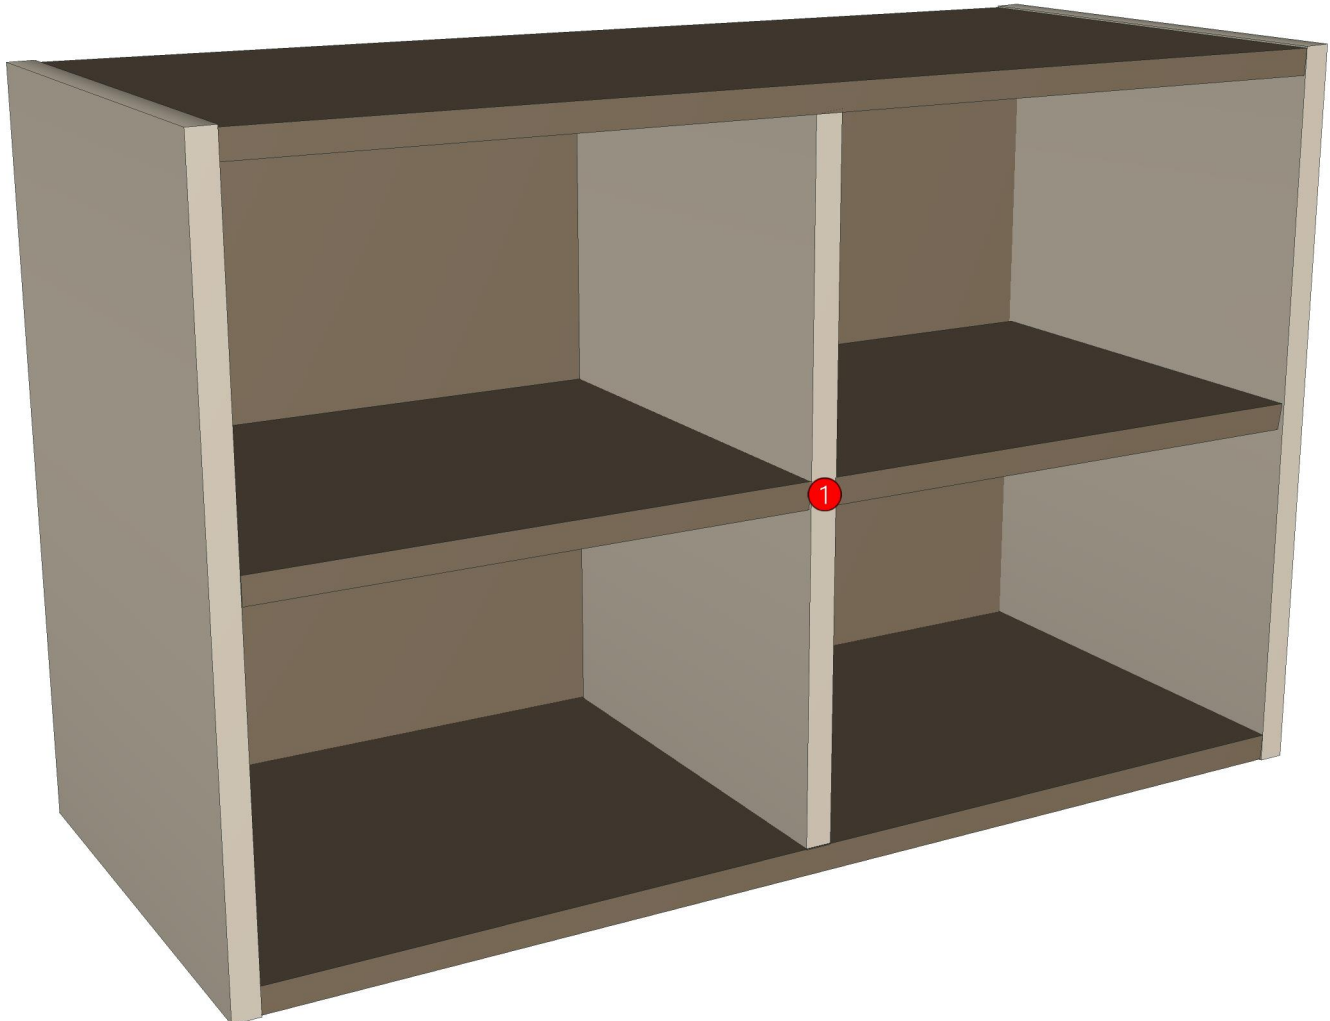

Model	IVORY_DWO70		
Creator	PASATHORN	.BCP Name	INDEX_C3D_KITCHEN2
Reviewer		Order	I003097
Approves	P.SAWAI	Date	13/05/2024

IVORY_DWO70-700X300X450

Colour

05.109 ML.IVORY MD208(PEARL)_

20.36 ML MD216 (PEARL)_

-

-

K100L-160169656

K100R-160173917

K101L-160169671

K101R-160173932

K104R-160173983

Edge

01.475 0.6 MD208 IVORY3995 (11013M1) _

01.476 0.6 SAND STONE P7-500 M1 (73.216) _

-

-

-

K123L-160174303_E

K123R-160174419_L

R&D REVIEW	
☒	DWG.Customer
☒	Work Report
☐	Function
☐	สินค้าตรงตัวอย่าง
ผู้ทบทวน <u>P.SAWAI</u>	
<u>25/5/24</u>