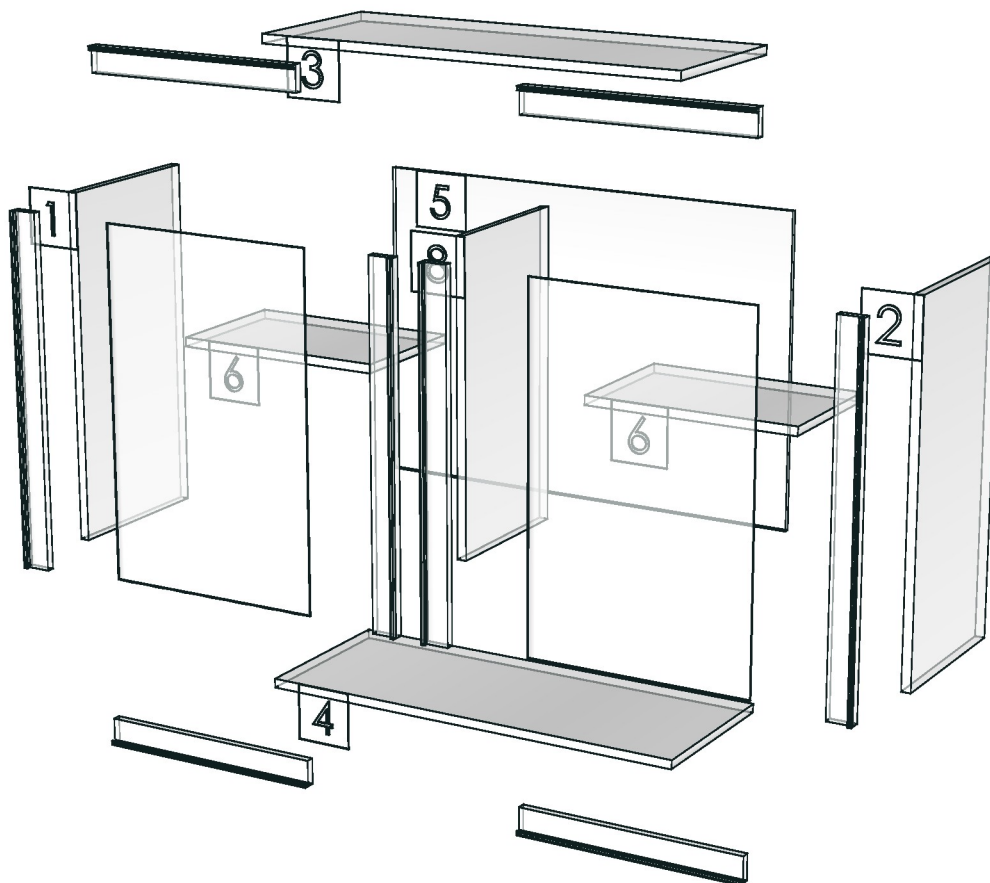

Model	-IVORY_DL80S	.BCP Name	INDEX_C3D_KITCHEN2
Creator		Order	I004875
Reviewer		Date	
Approves	P.SAWAI