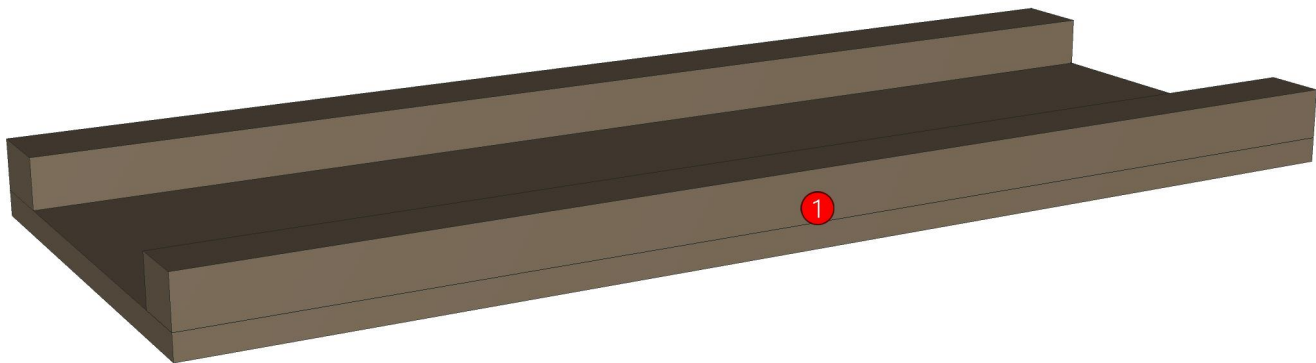

Model	IVORY_LED767LK123R		
Creator	PASATHORN	.BCP Name	INDEX_C3D_KITCHEN2
Reviewer		Order	I004844
Approves		Date	18/02/2026

IVORY_LED767LK123R-767X299X49

Colour

20.36 ML MD216 (PEARL)_

-
-
-
-

Edge

01.476 0.6 SAND STONE P7-500 M1 (73.216) _

-
-
-
-

R&D REVIEW	
☒	DWG.Customer
☒	Work Report
☐	Function
☐	สินค้าตรงตัวอย่าง
ผู้ทบทวน _____	

K123R-160174419