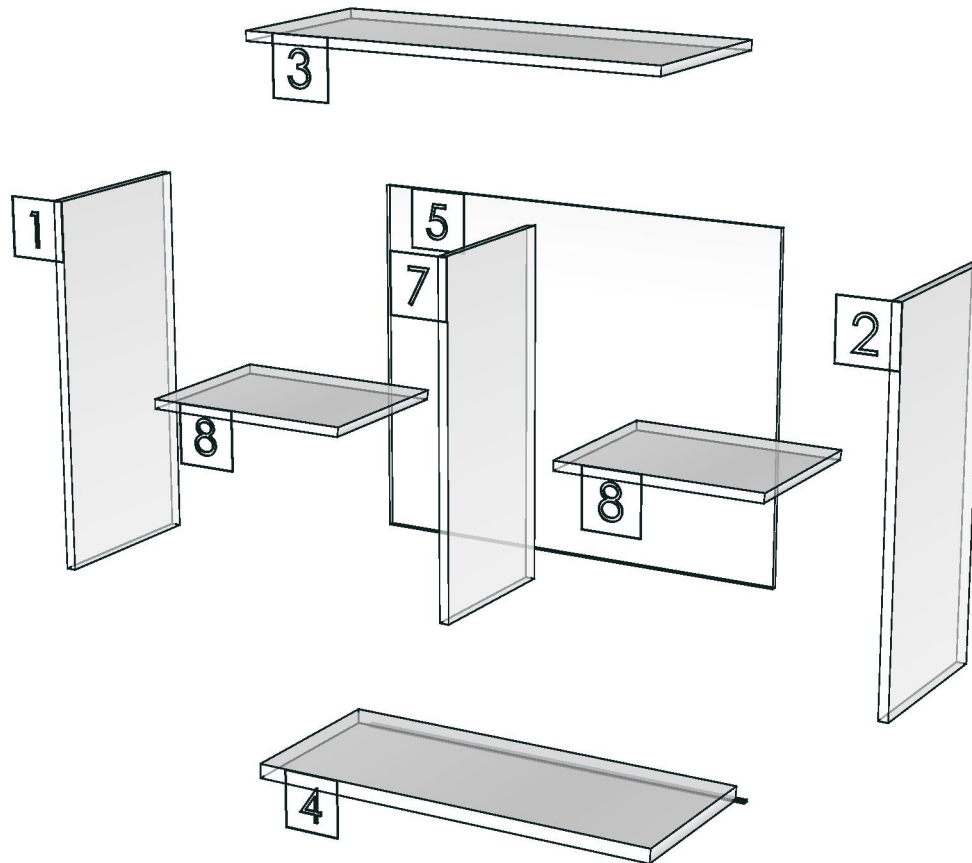

Model	-IVORY_DLO75		
Creator		.BCP Name	INDEX_C3D_KITCHEN2
Reviewer		Order	I004863
Approves		Date