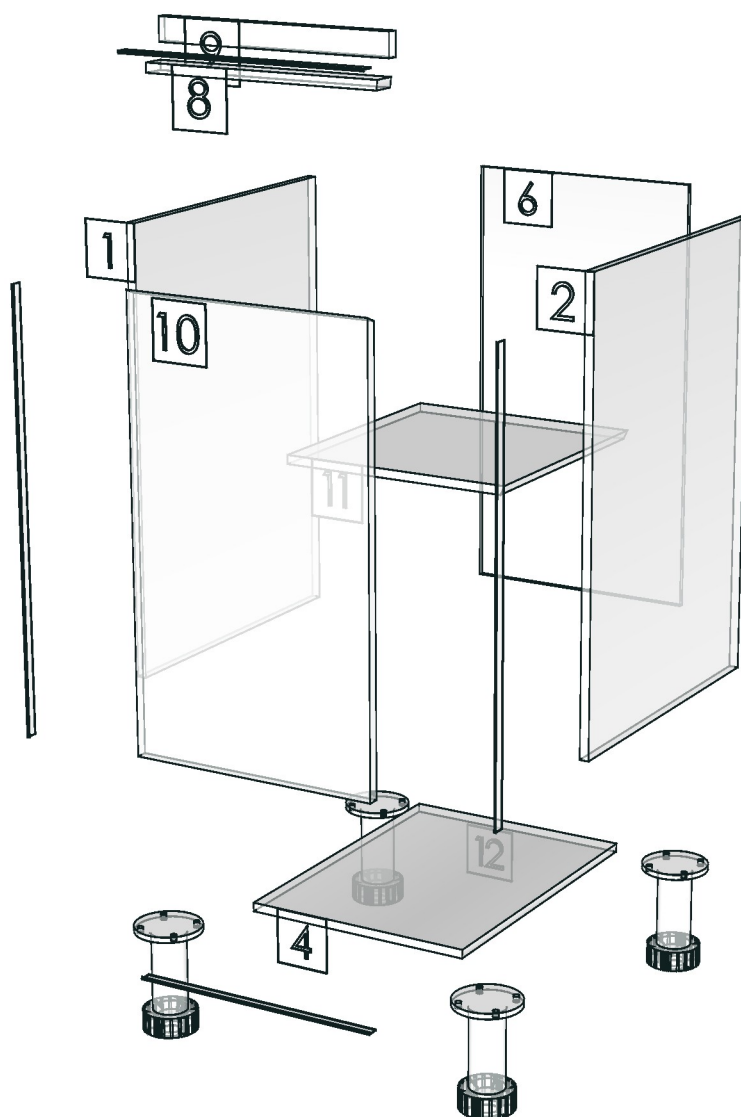

Model	-IVORY_DB45R		
Creator		.BCP Name	INDEX_C3D_KITCHEN2
Reviewer		Order	I004866
Approves	P. SAWAI	Date