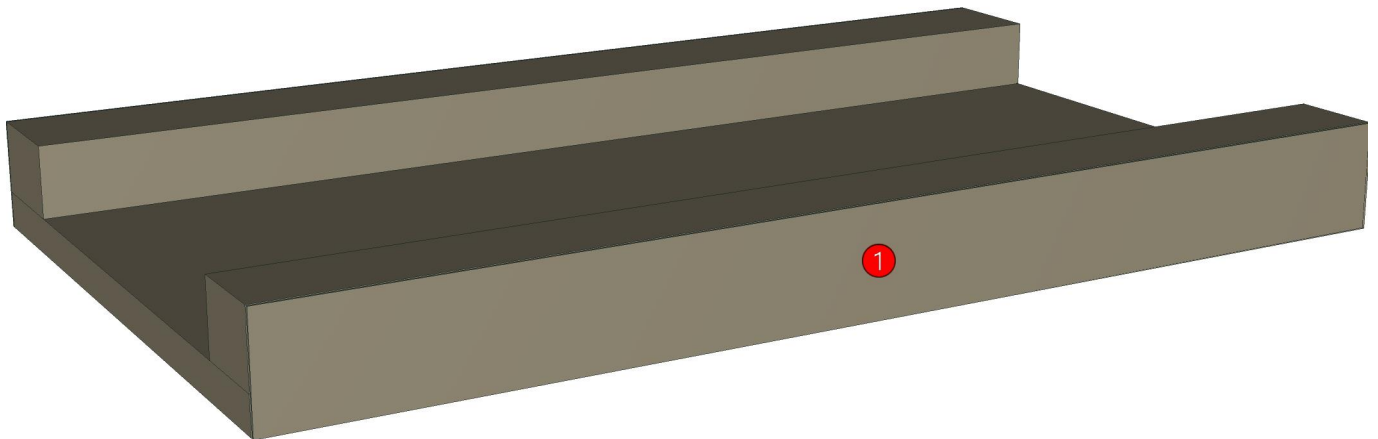

K208L-160151655
K209L-160171949