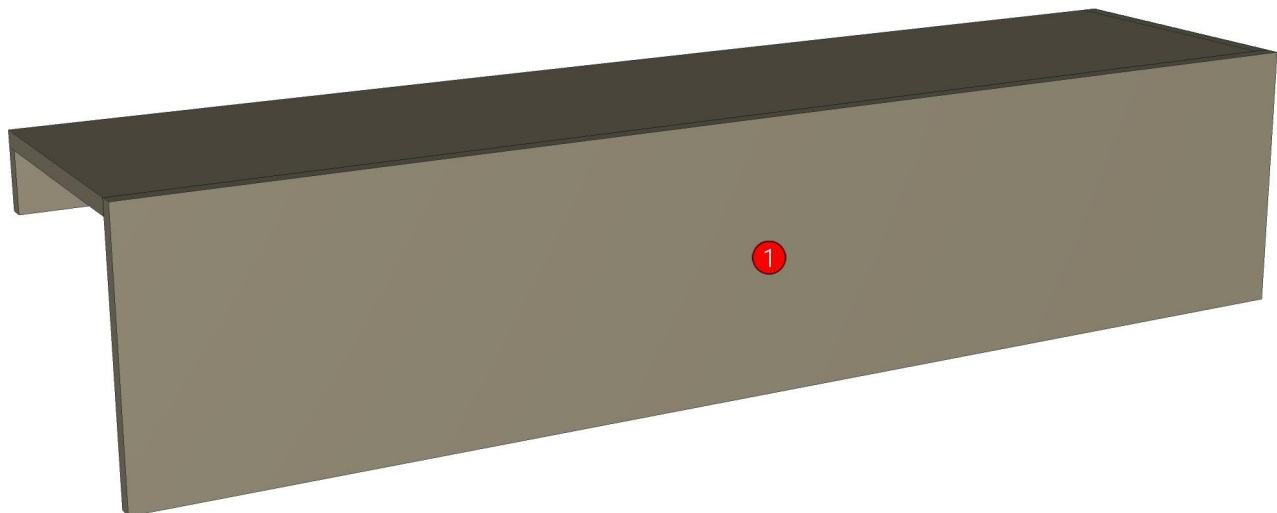

Model	RHYTHM_CN_DFCL_1250S		
Creator	CHALEAMPON	.BCP Name	INDEX_C3D_KITCHEN2
Reviewer		Order	H002125
Approves		Date	13/11/2025

RHYTHM_CN_DFCL_1250S-1250X300X270

Colour

20.04=ML.SANDSTONE#073_PEARL

Edge

01.155=1 SANDSTONE (P7-500M1)

R&D REVIEW	
☒	DWG.Customer
☒	Work Report
☐	Function
☐	สินค้าตรงตัวอย่าง
ผู้ทบทวน <u>P.SAWAI</u>	
<u>22/11/25</u>	

K209L-160171949