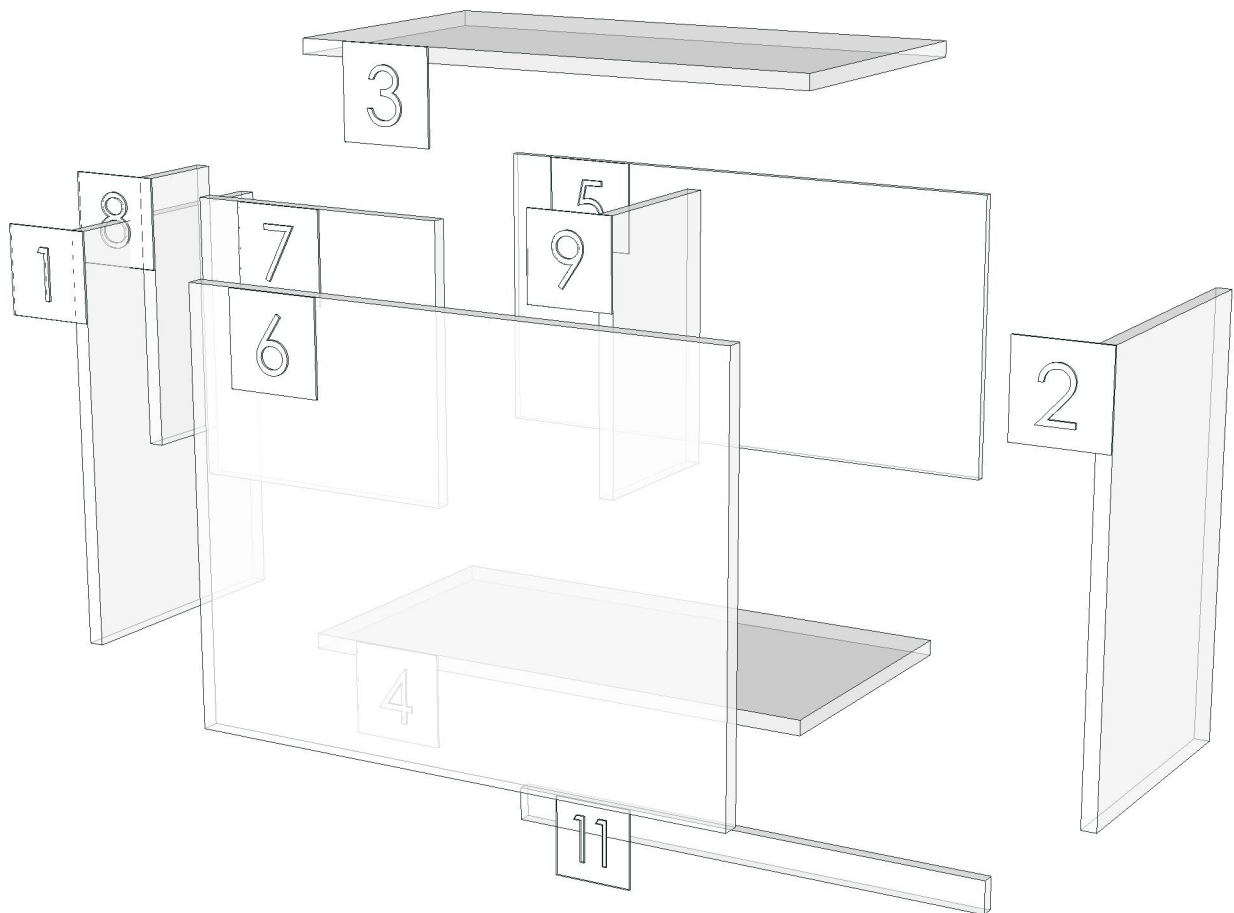

Model	-RHYTHM_CN		
Creator	CHALEAMPHON	.BCP Name	INDEX_C3D_KITCHEN2
Reviewer		Order	H001376
Approves		Date	18/12/2024