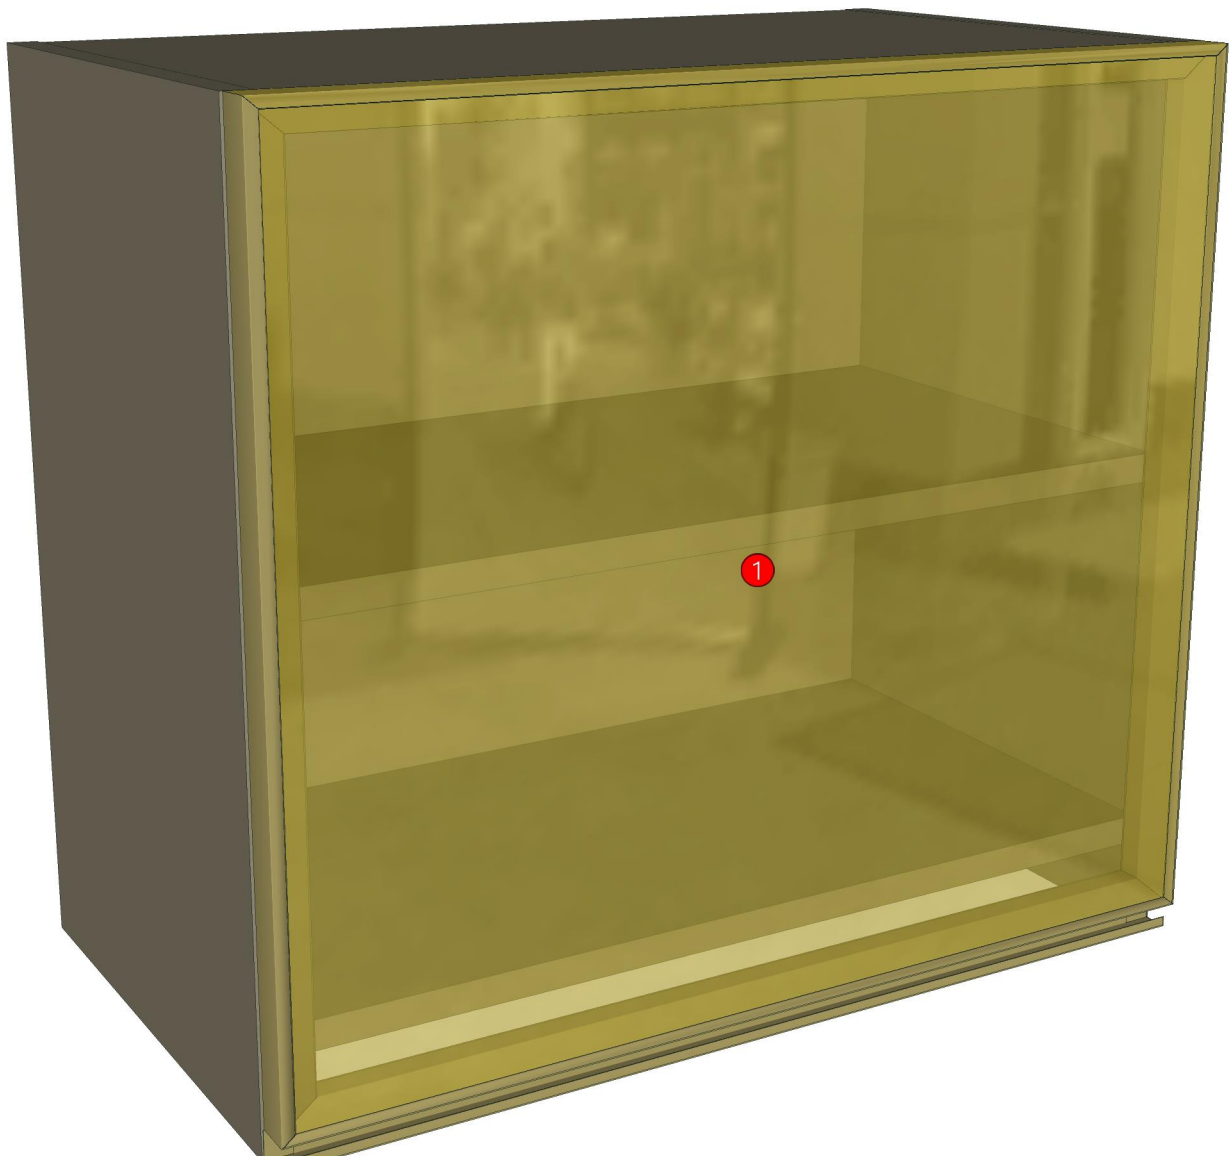

RHYTHM_CN_DL55R(S)H1-550X300X500

Colour

05.68=ML.BROWN NORDIC#BT1 (MATT WOODGRAIN)
20.04=ML.SANDSTONE#073_PEARL

Edge

01.381=1 ML.BROWN NORDIC BT1
01.155=1 SANDSTONE (P7-500M1)

K208L-160151655
K209L-160171949