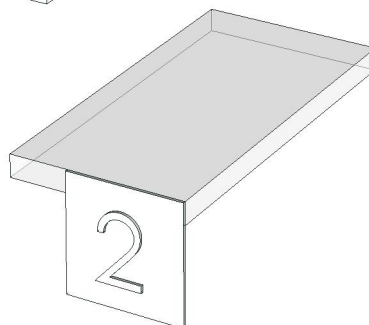

Model	-RHYTHM_CN		
Creator	CHALEAMPON	.BCP Name	INDEX_C3D_KITCHEN2
Reviewer		Order	H001389
Approves		Date	19/12/2024