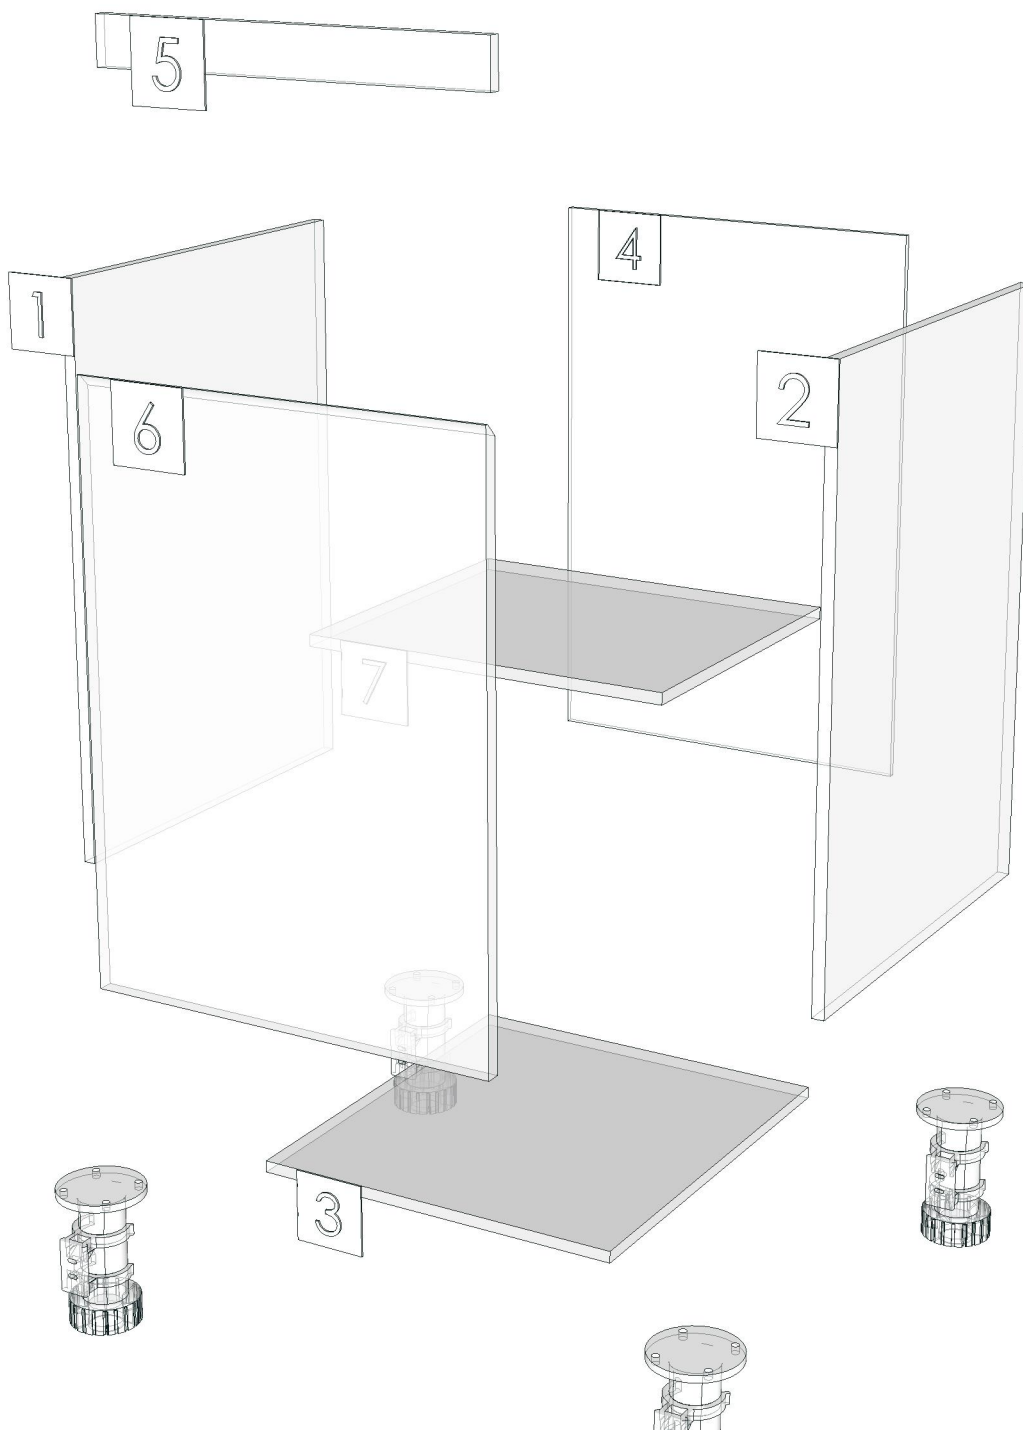

Model	-RHYTHM_CN		
Creator	CHALEAMPHON	.BCP Name	INDEX_C3D_KITCHEN2
Reviewer		Order	H001362
Approves		Date	12/12/2024