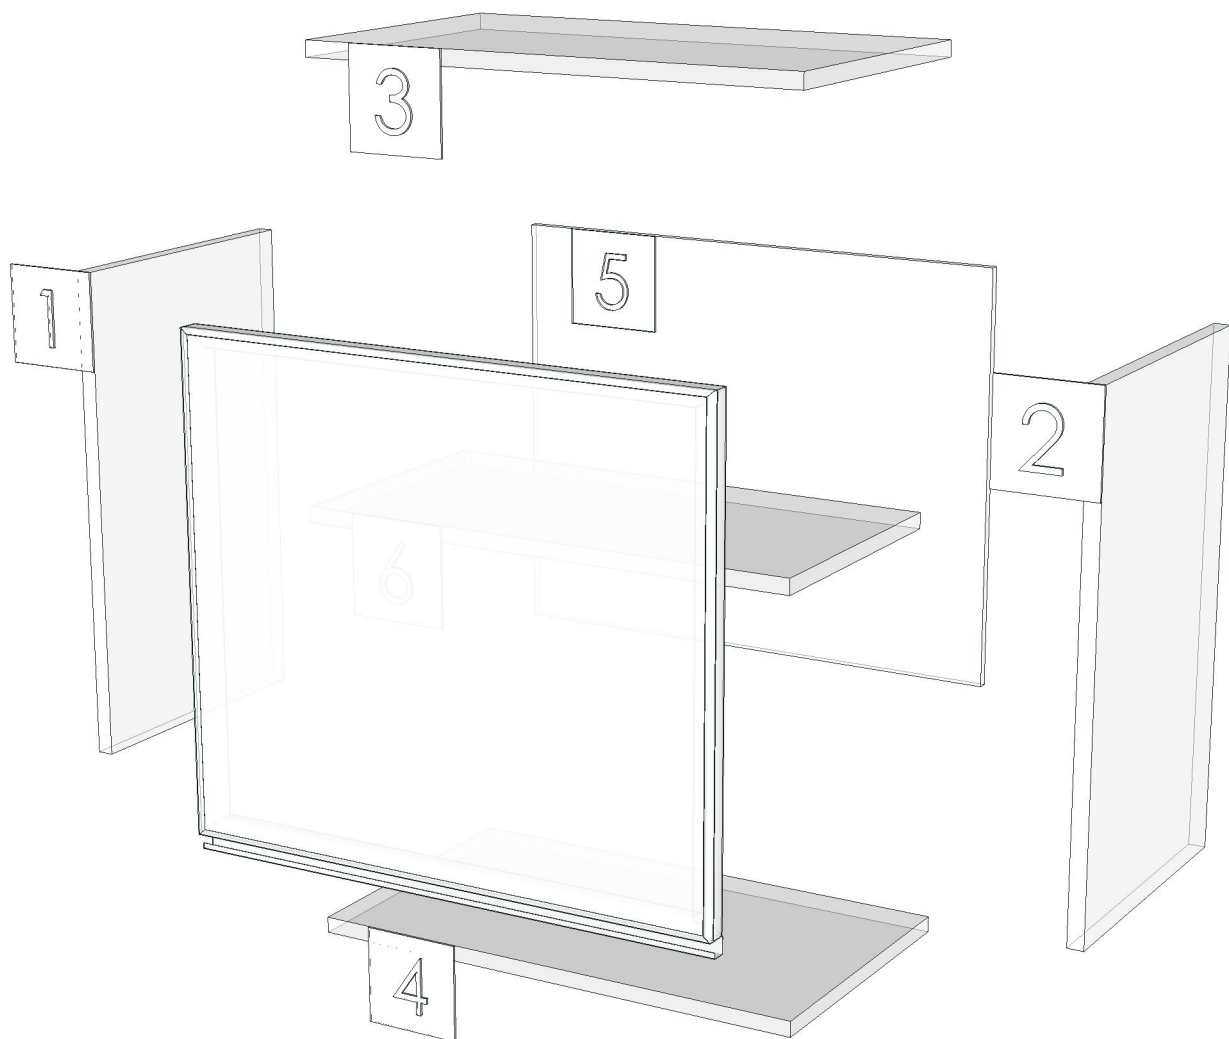

Model	-RHYTHM_CN		
Creator	CHALEAMPON	.BCP Name	INDEX_C3D_KITCHEN2
Reviewer		Order	H001373
Approves		Date	18/12/2024