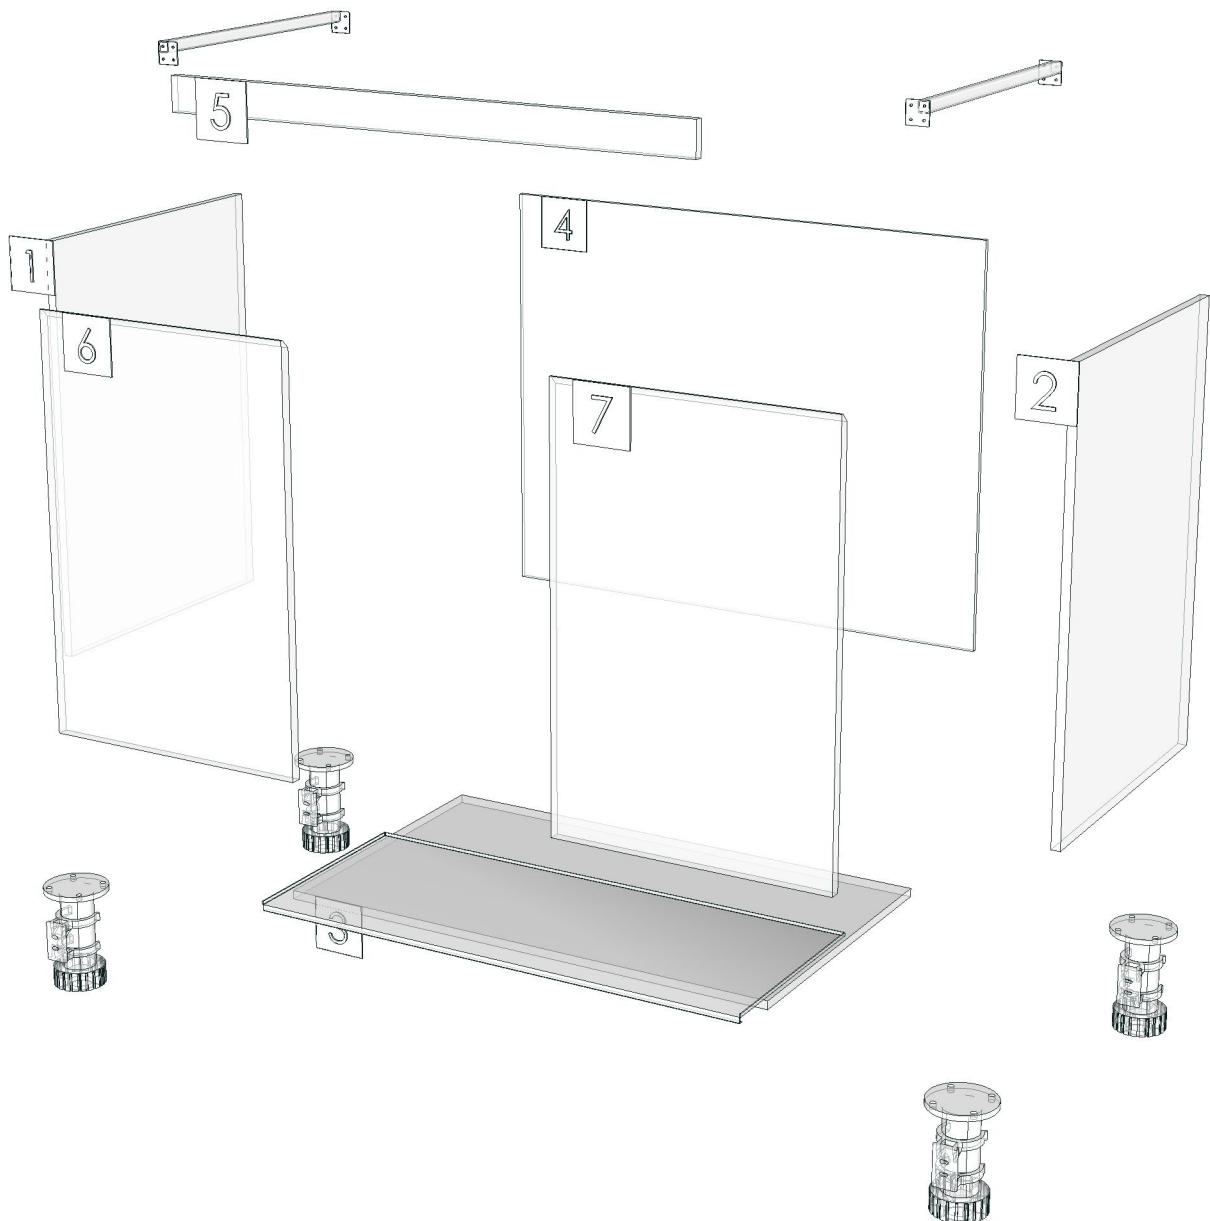

Model	-RHYTHM_CN		
Creator	CHALEAMPON	.BCP Name	INDEX_C3D_KITCHEN2
Reviewer		Order	H001366
Approves		Date	08/05/2025