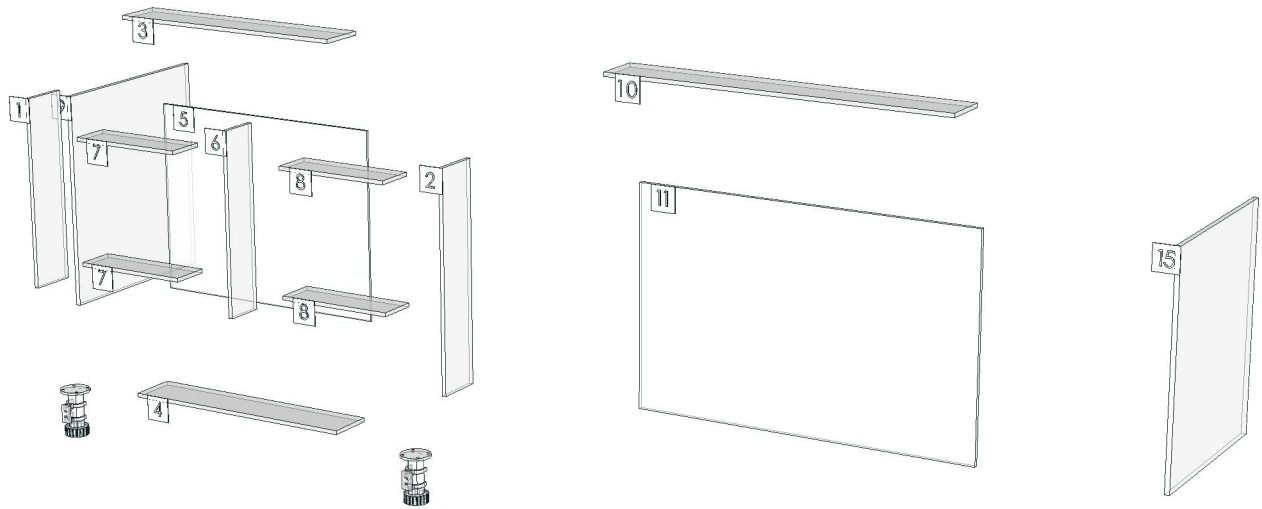

Edge

01.381=1 ML.BROWN NORDIC BT1
01.155=1 SANDSTONE (P7-500M1)

K206R-160171941

Model	-		
Creator	CHALEAMPHON	.BCP Name	INDEX_C3D_KITCHEN2
Reviewer		Order	H002111
Approves		Date	10/11/2025

Model	RHYTHM_CN_DBD1362		
Creator	CHALEAMPHON	.BCP Name	INDEX_C3D_KITCHEN2
Reviewer		Order	H001611
Approves		Date	14/03/2025