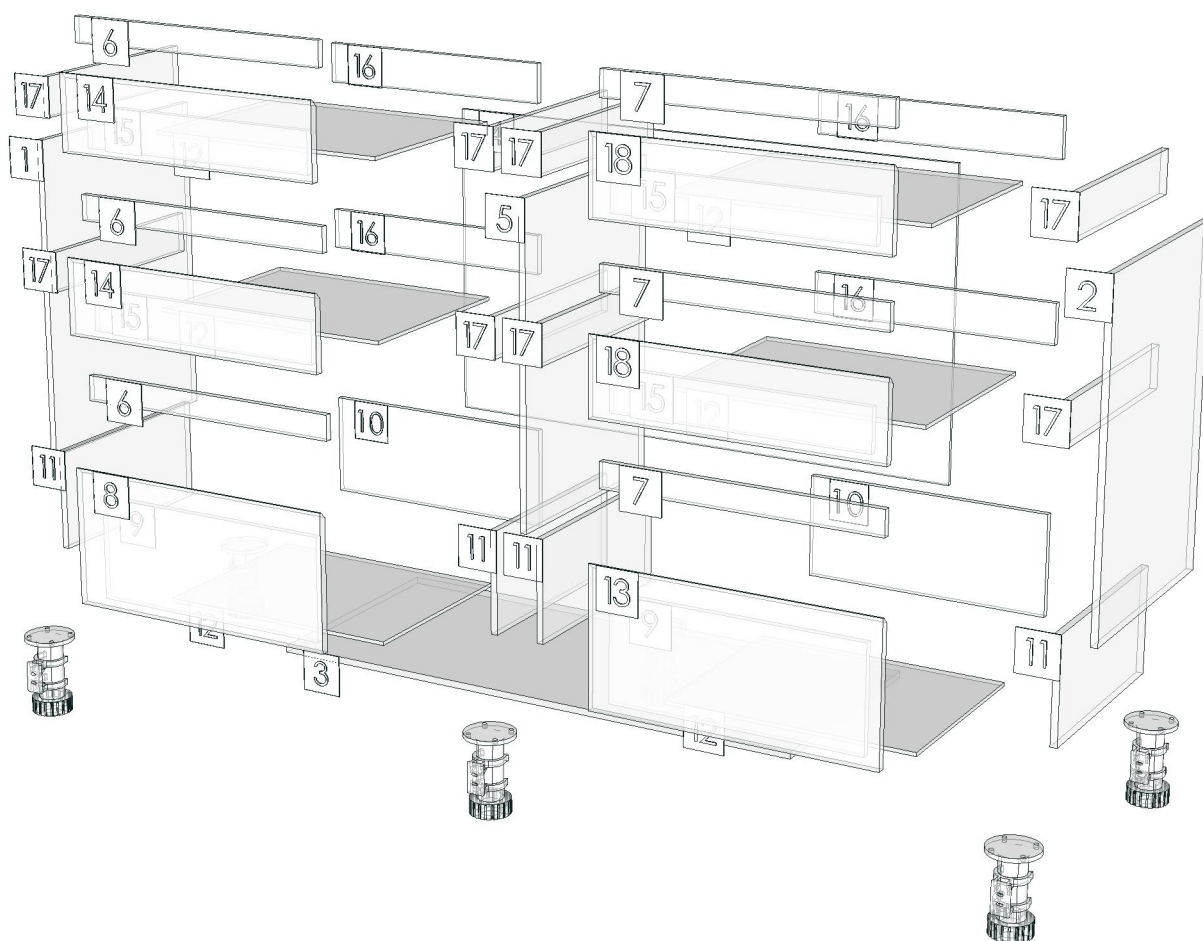

Model	-RHYTHM_CN		
Creator	CHALEAMPHON	.BCP Name	INDEX_C3D_KITCHEN2
Reviewer		Order	H001611
Approves		Date	14/03/2025