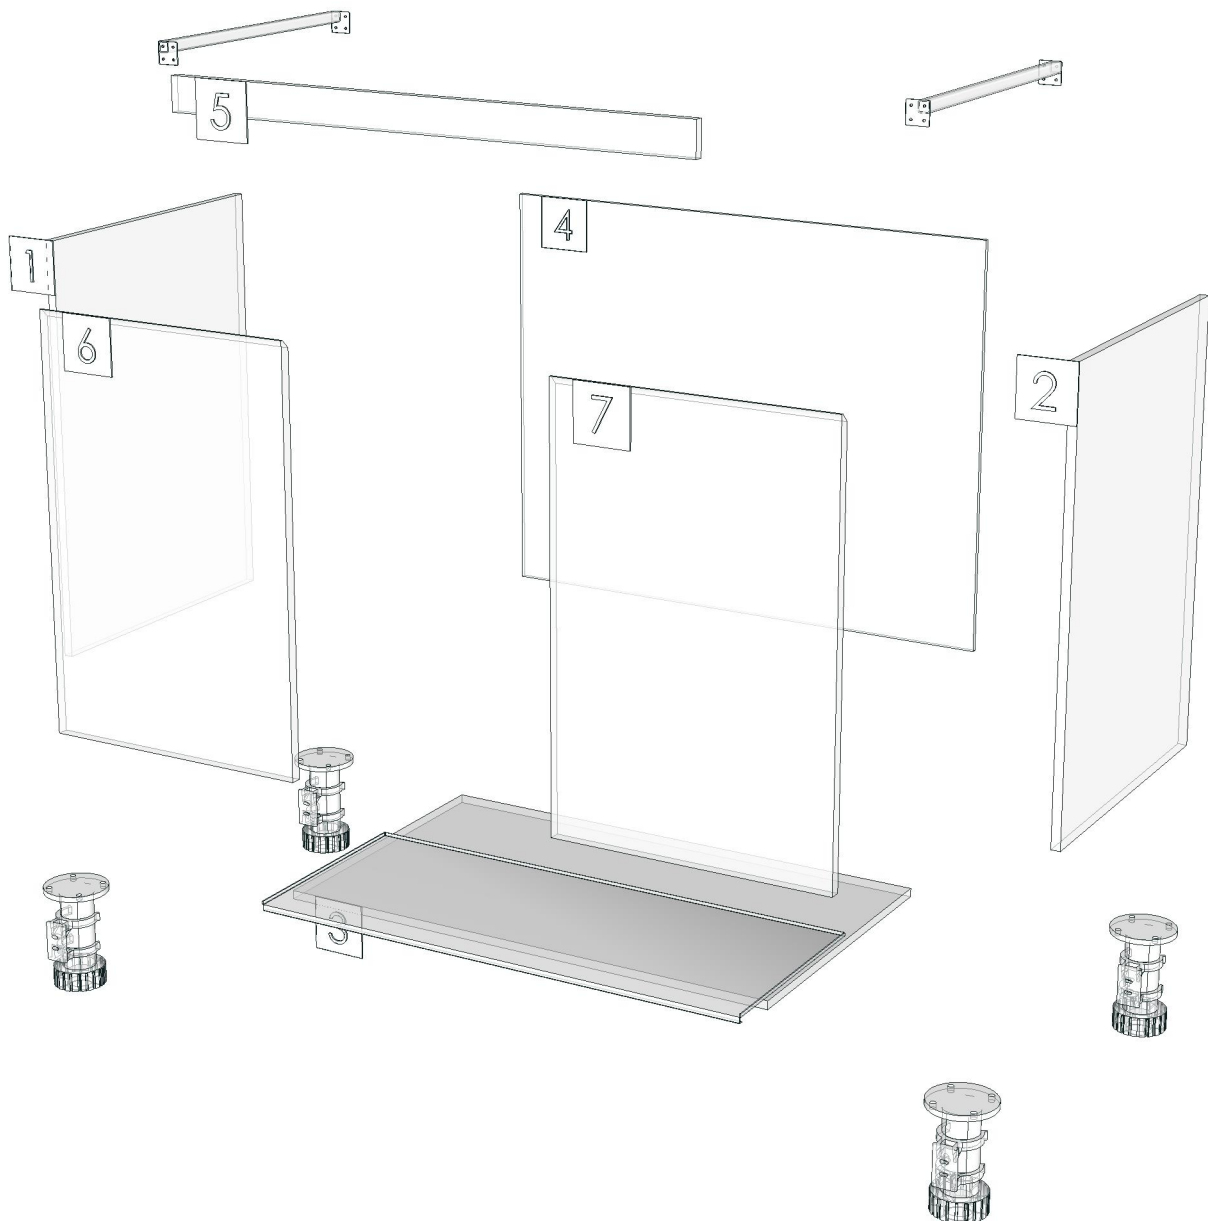

Model	-RHYTHM_CN		
Creator	CHALEAMPON	.BCP Name	INDEX_C3D_KITCHEN2
Reviewer		Order	H001366
Approves		Date	08/05/2025