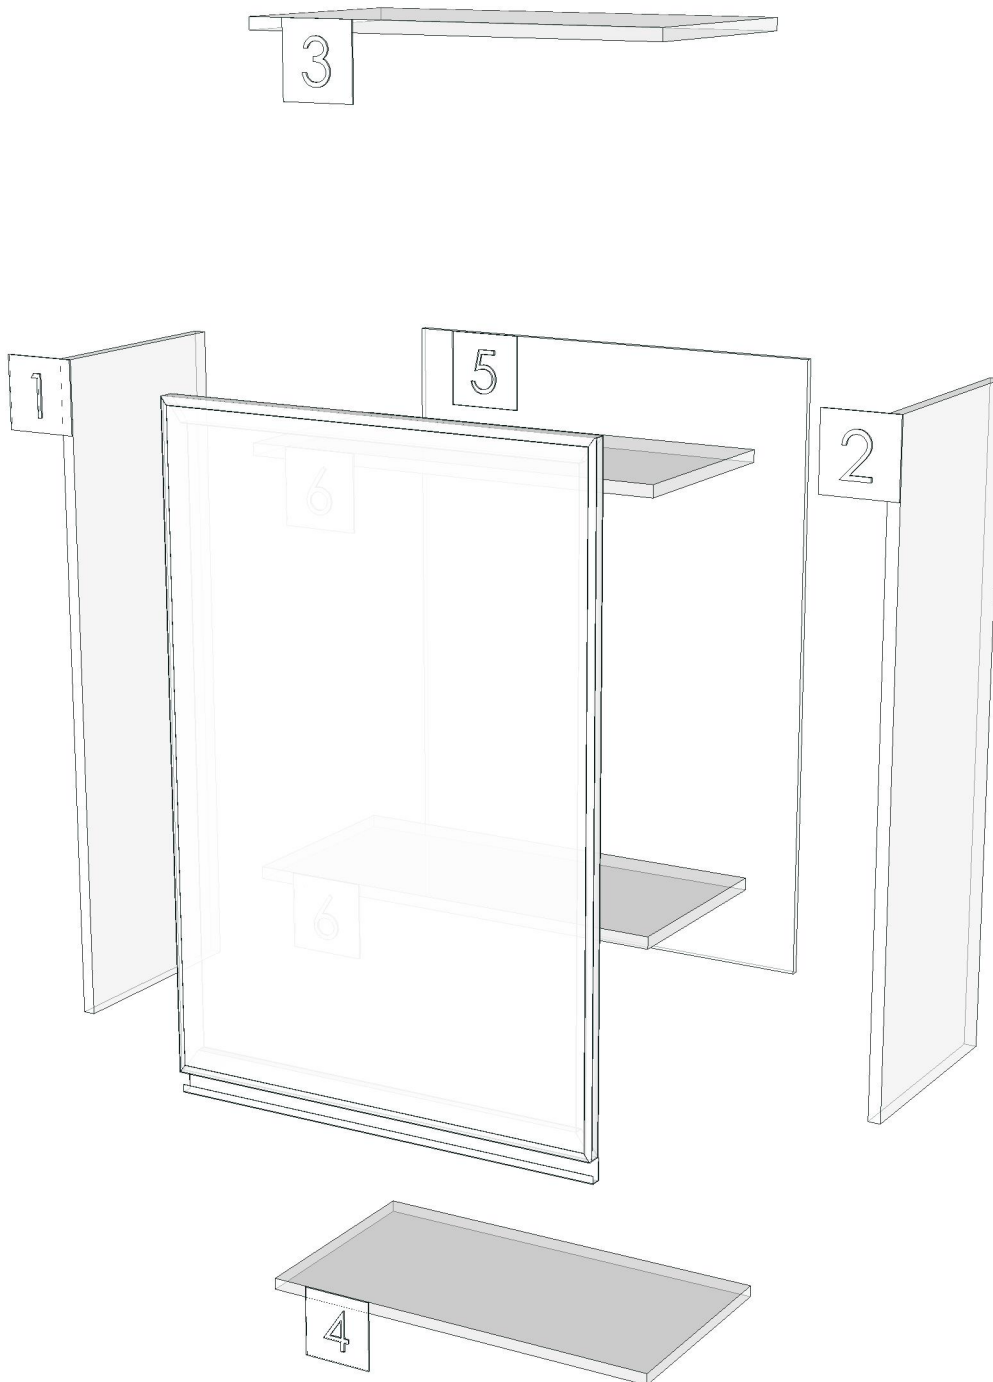

Model	-		
Creator	CHALEAMPHON	.BCP Name	INDEX_C3D_KITCHEN2
Reviewer		Order	H002120
Approves		Date	12/11/2025