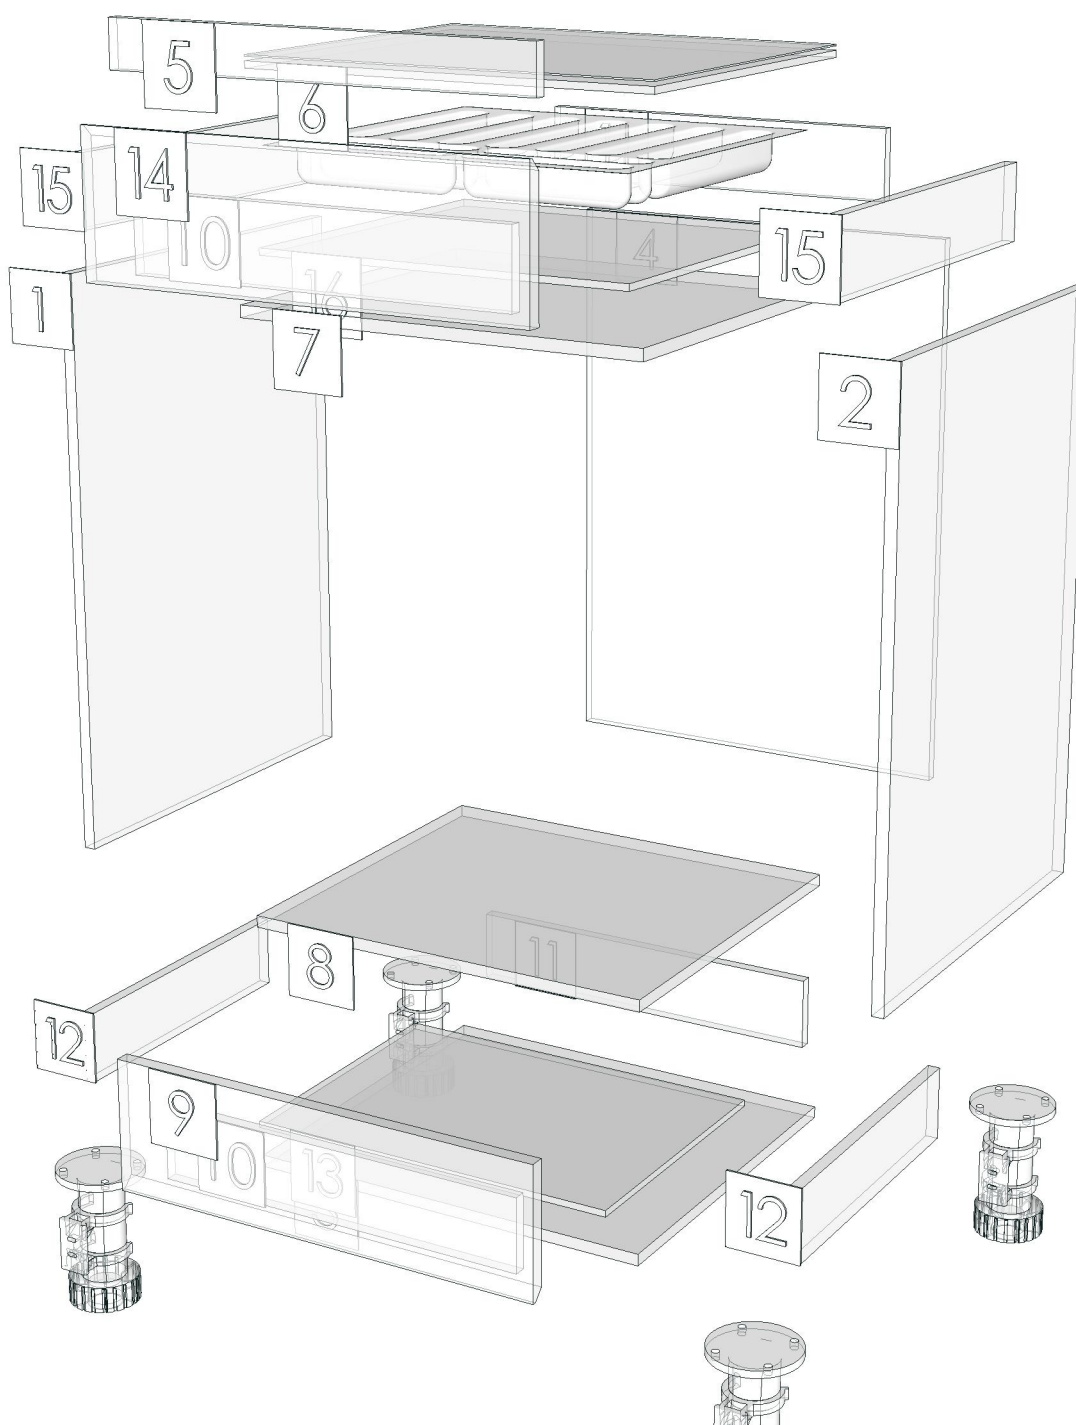

Model	-RHYTHM_CN		
Creator	CHALEAMPHON	.BCP Name	INDEX_C3D_KITCHEN2
Reviewer		Order	H001365
Approves		Date	12/12/2024