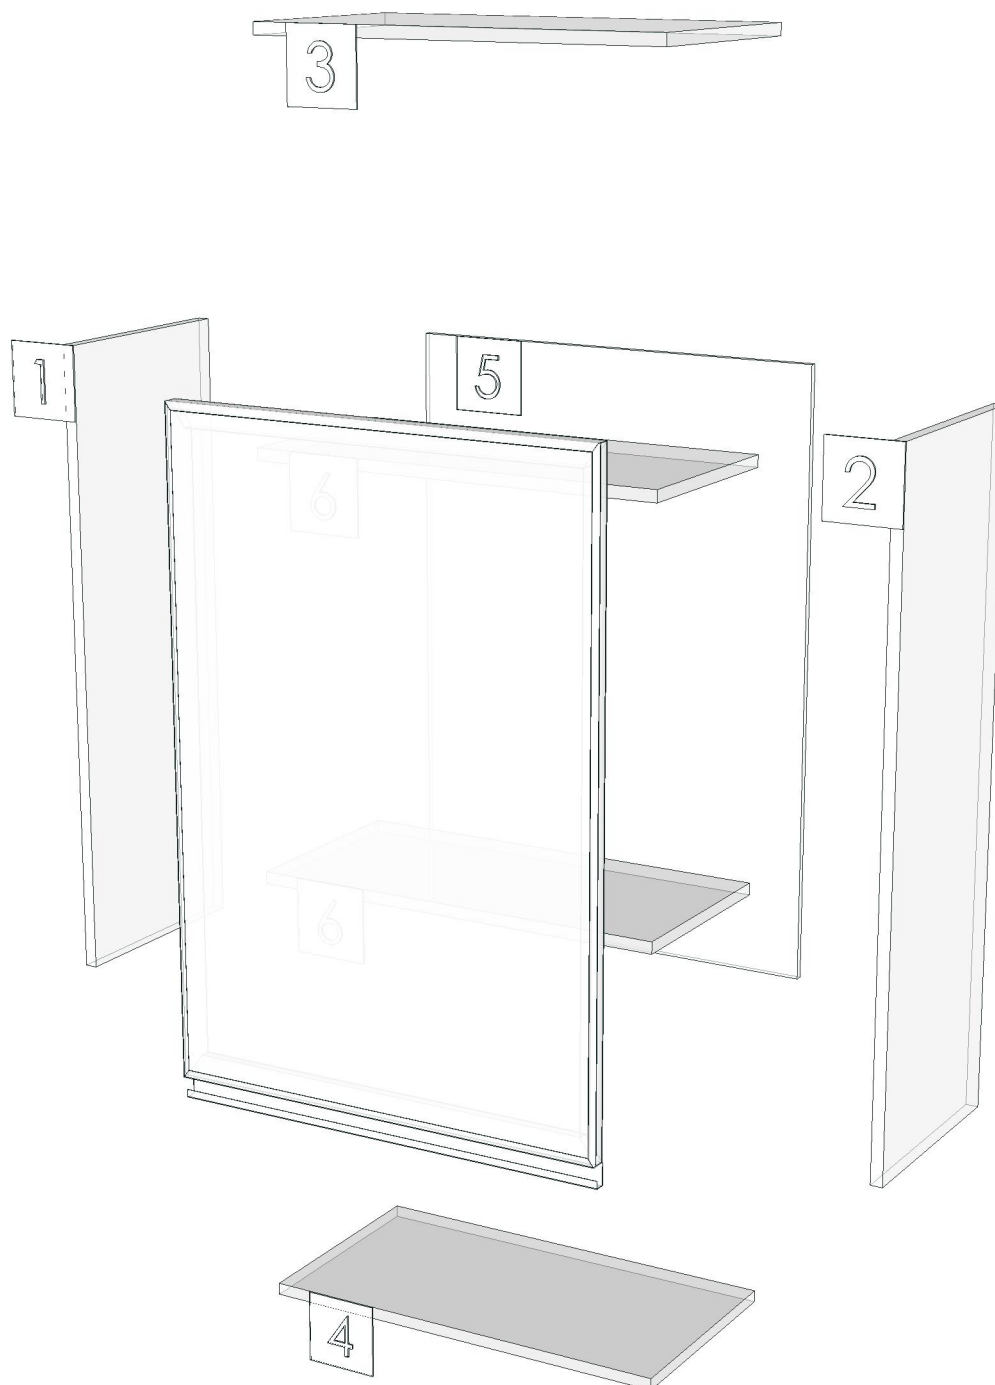

Model	-		
Creator	CHALEAMPON	.BCP Name	INDEX_C3D_KITCHEN2
Reviewer		Order	H002121
Approves		Date	13/11/2025