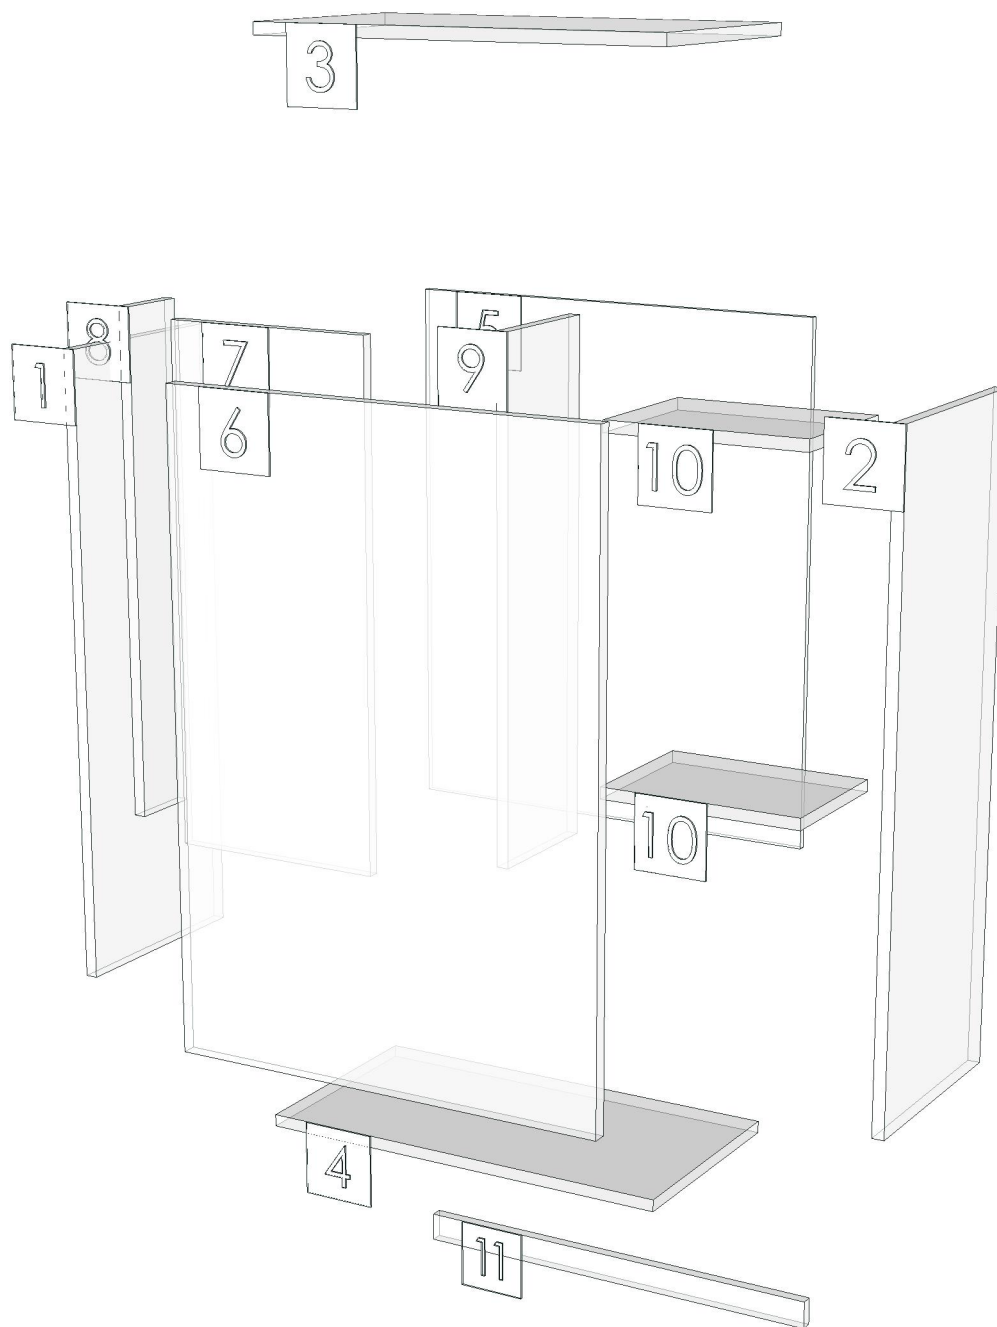

Model	-RHYTHM_CN		
Creator	CHALEAMPHON	.BCP Name	INDEX_C3D_KITCHEN2
Reviewer		Order	H001375
Approves		Date	18/12/2024