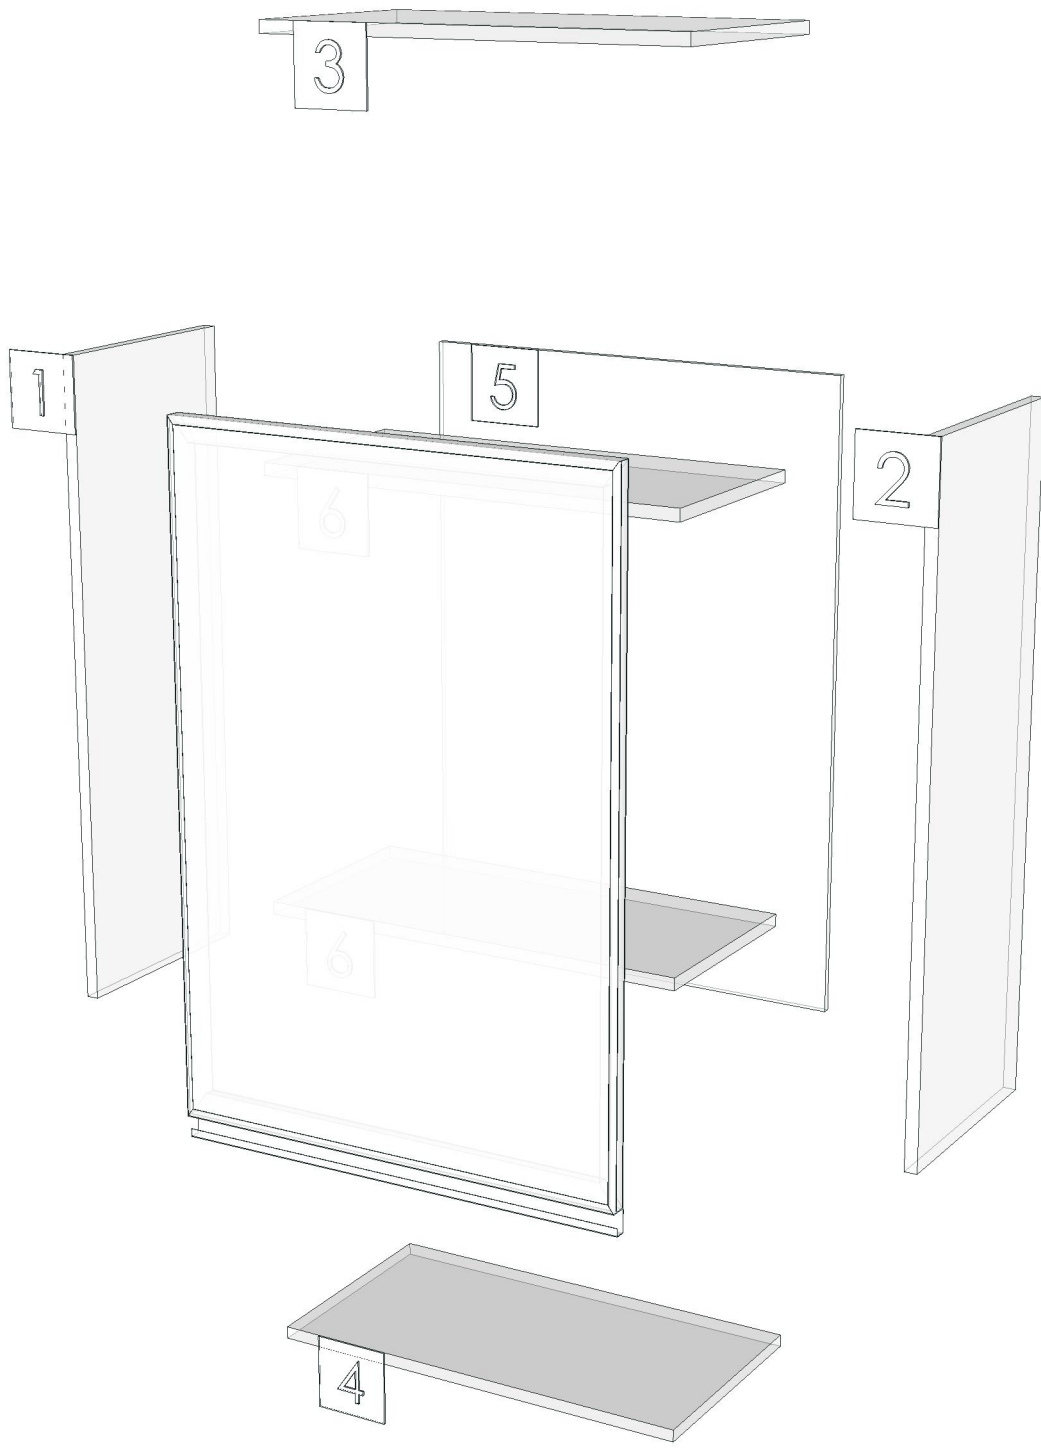

Model	-		
Creator	CHALEAMPON	.BCP Name	INDEX_C3D_KITCHEN2
Reviewer		Order	H002122
Approves		Date	13/11/2025