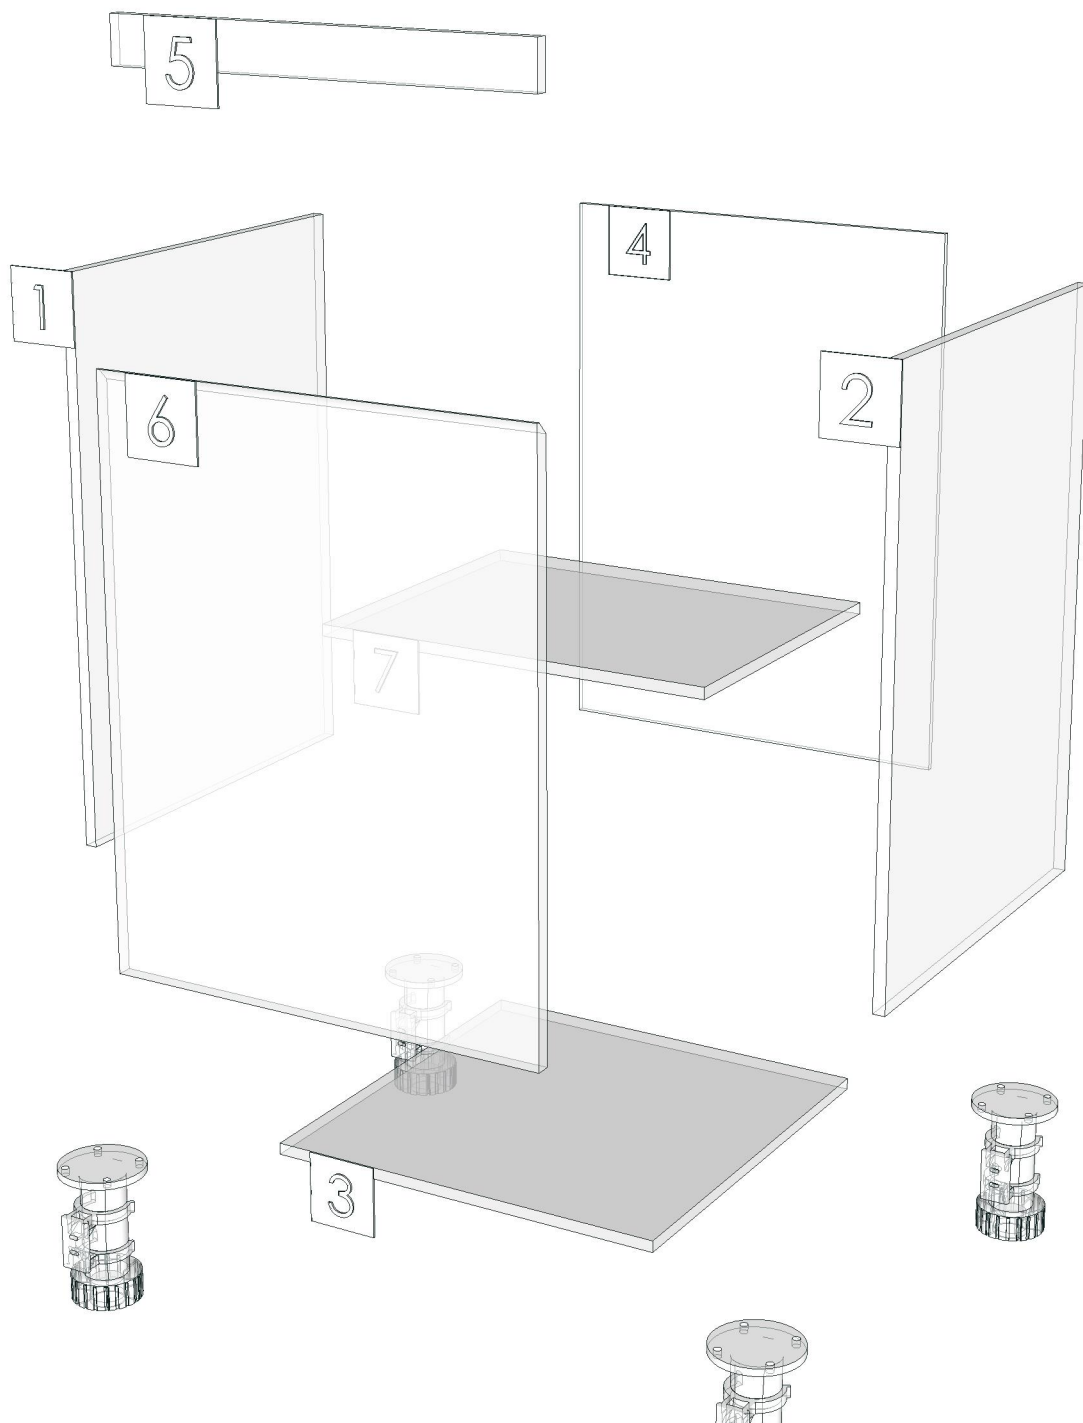

Model	-RHYTHM_CN		
Creator	CHALEAMPHON	.BCP Name	INDEX_C3D_KITCHEN2
Reviewer		Order	H001794
Approves		Date	14/06/2025