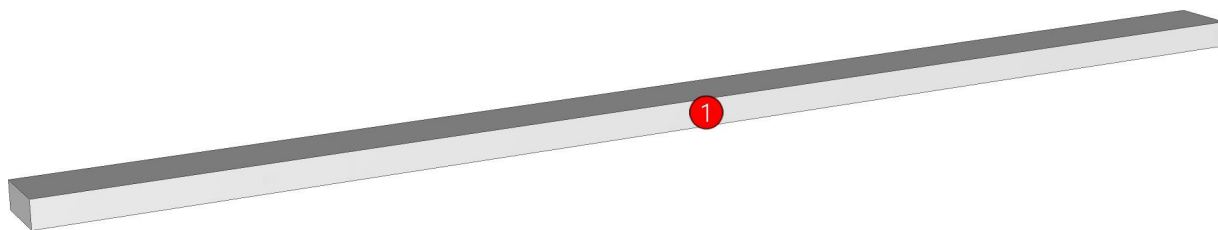

- K103L160151614
- K104L-160151629
- K208L-160151655
- K103R-160158679
- K105L-160158694
- K104R-160168861
- K1004L-160168944
- K1004R-160168959
- K1005L-160168974
- K1005R-160168989
- K204L-160171896
- K204R-160171906
- K209L-160171949