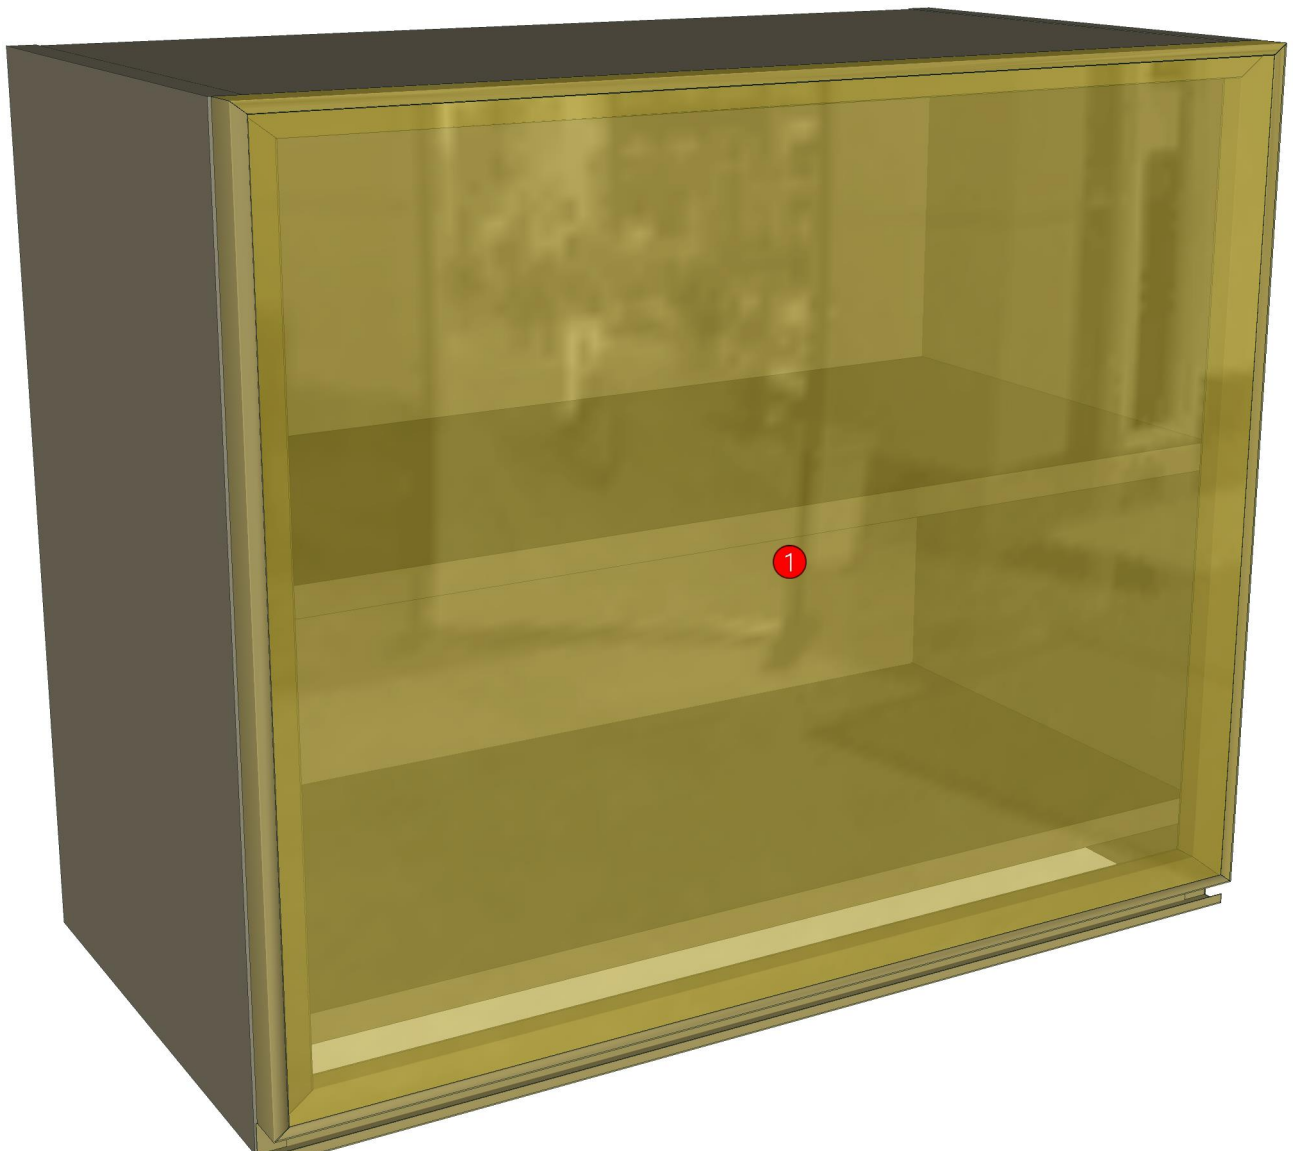

Model	RHYTHM_CN_DL60L(S)H1		
Creator	CHALEAMPHON	.BCP Name	INDEX_C3D_KITCHEN2
Reviewer		Order	H002118
Approves		Date	12/11/2025

RHYTHM_CN_DL60L(S)H1-600X300X500

Colour

05.68=ML.BROWN NORDIC#BT1 (MATT WOODGRAIN)

20.04=ML.SANDSTONE#073_PEARL

Edge

01.381=1 ML.BROWN NORDIC BT1

01.155=1 SANDSTONE (P7-500M1)

R&D REVIEW	
☒	DWG.Customer
☒	Work Report
☐	Function
☐	สินค้าตรงตัวอย่าง
ผู้ทบทวน <u>P.SAWAI</u>	
<u>22/11/25</u>	

K204R-160171906