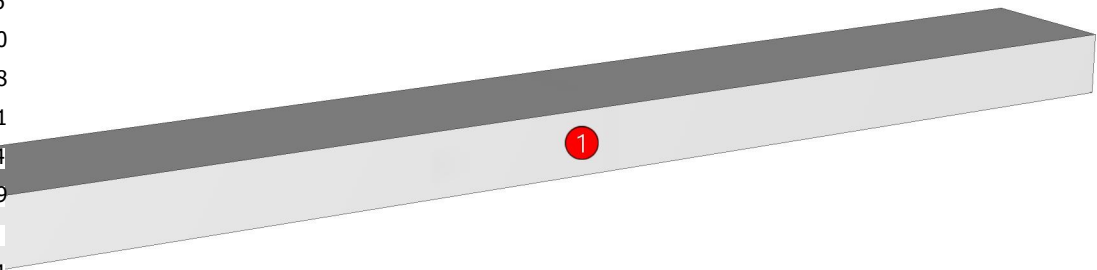

K101R-160151571	K204R-160171906
K102L-160151586	K205R-160171916
K102R-160151600	K206L-160171933
K103L-160151614	K206R-160171941
K104L-160151629	K209L-160171949
K106L-160159937	
K207R-160151648	
K208L-160151655	
K100R-160158666	
K103R-160158679	
K105L-160158694	
K107L-160158706	
K104R-160168861	
K108L-160168881	
K1001L-160168916	
K1001R-160168930	
K1002R-160168888	
K1003R-160168901	
K1004L-160168944	
K1004R-160168959	
K106R-160168873	
K1005L-160169874	
K1005R-160168989	
K1006R-160169004	
K200L-160171828	
K200R-160171841	
K201L-160171854	
K201R-160171868	
K202R-160171882	
K204L-160171896