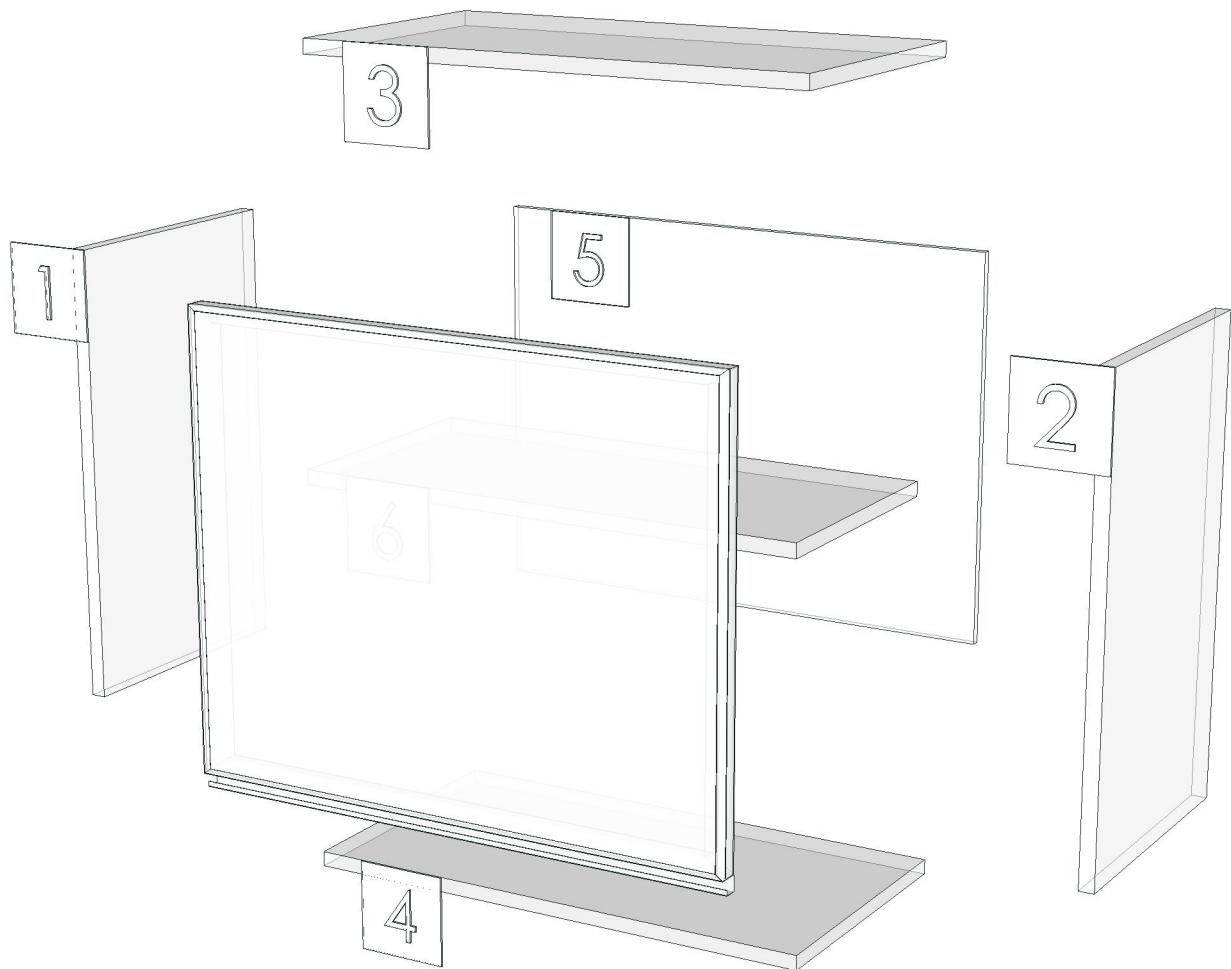

Model	-		
Creator	CHALEAMPON	.BCP Name	INDEX_C3D_KITCHEN2
Reviewer		Order	H002118
Approves		Date	12/11/2025