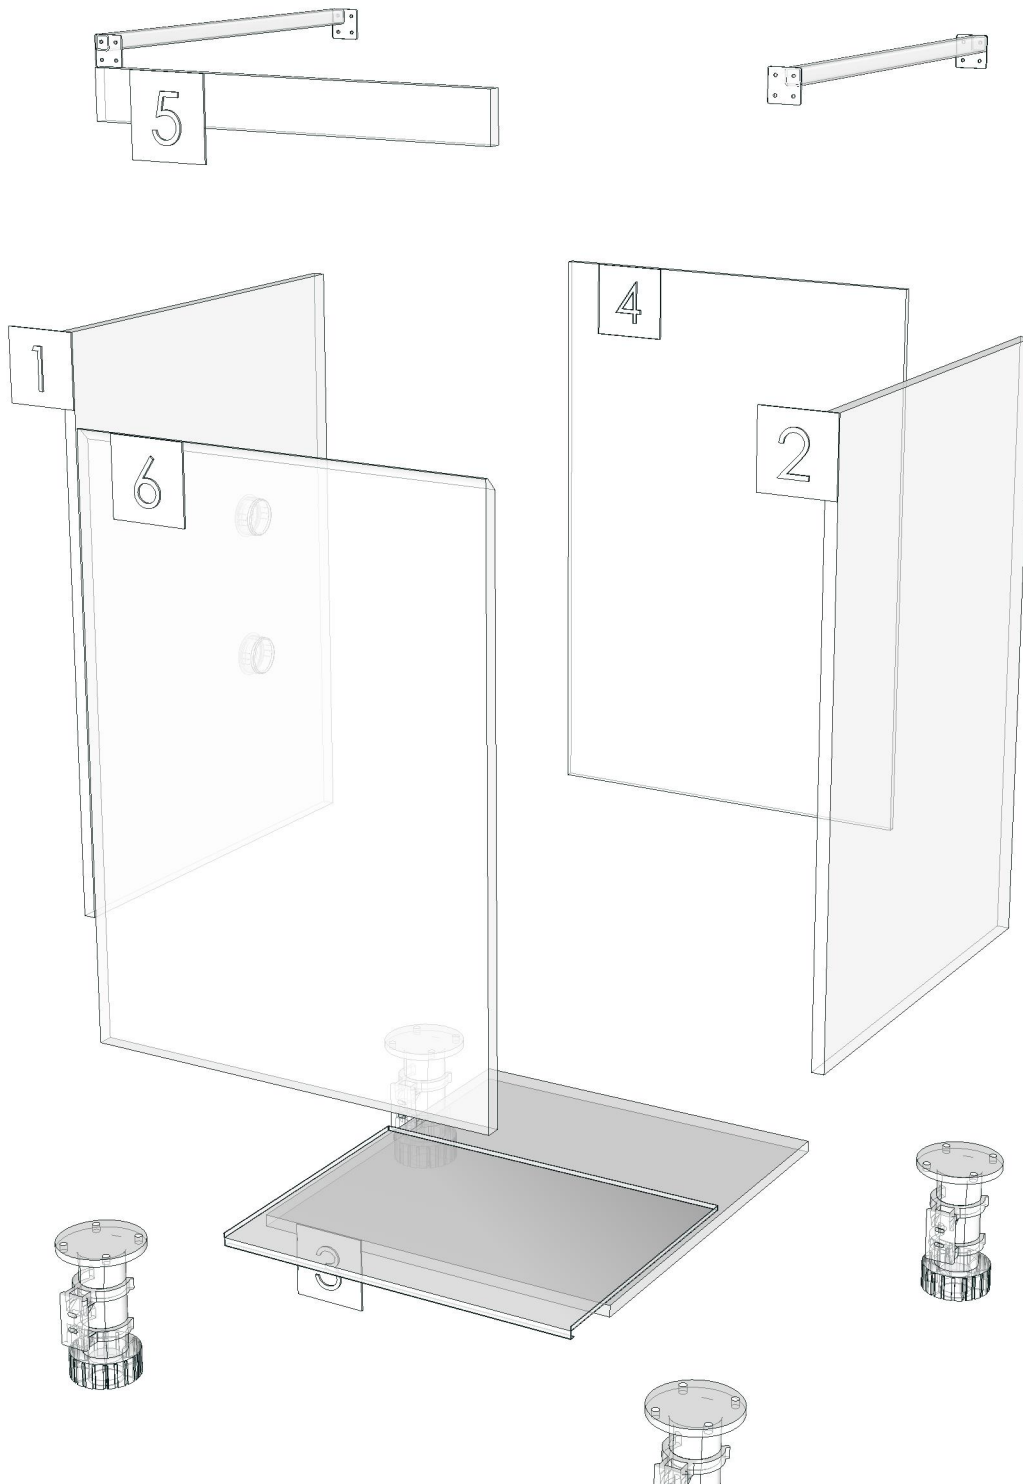

Model	-RHYTHM_CN		
Creator	CHALEAMPHON	.BCP Name	INDEX_C3D_KITCHEN2
Reviewer		Order	H001370
Approves		Date	13/12/2024