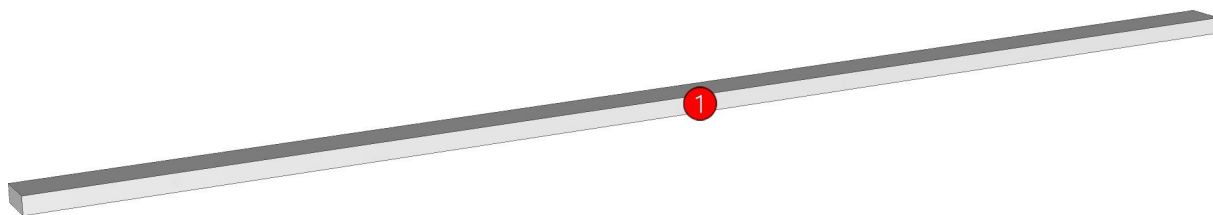

K202R-160171882