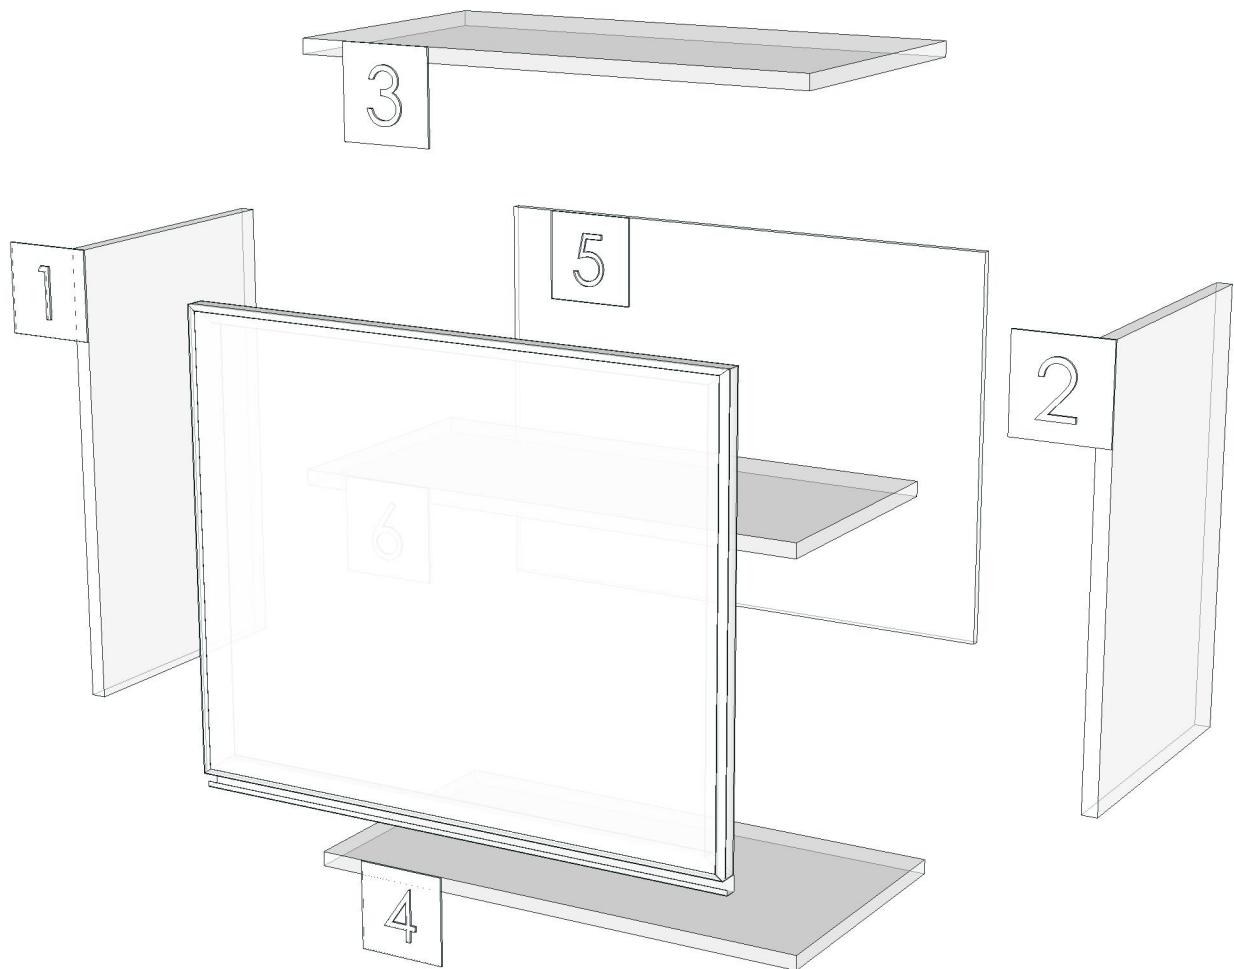

Model	-		
Creator	CHALEAMPON	.BCP Name	INDEX_C3D_KITCHEN2
Reviewer		Order	H002116
Approves		Date	12/11/2025