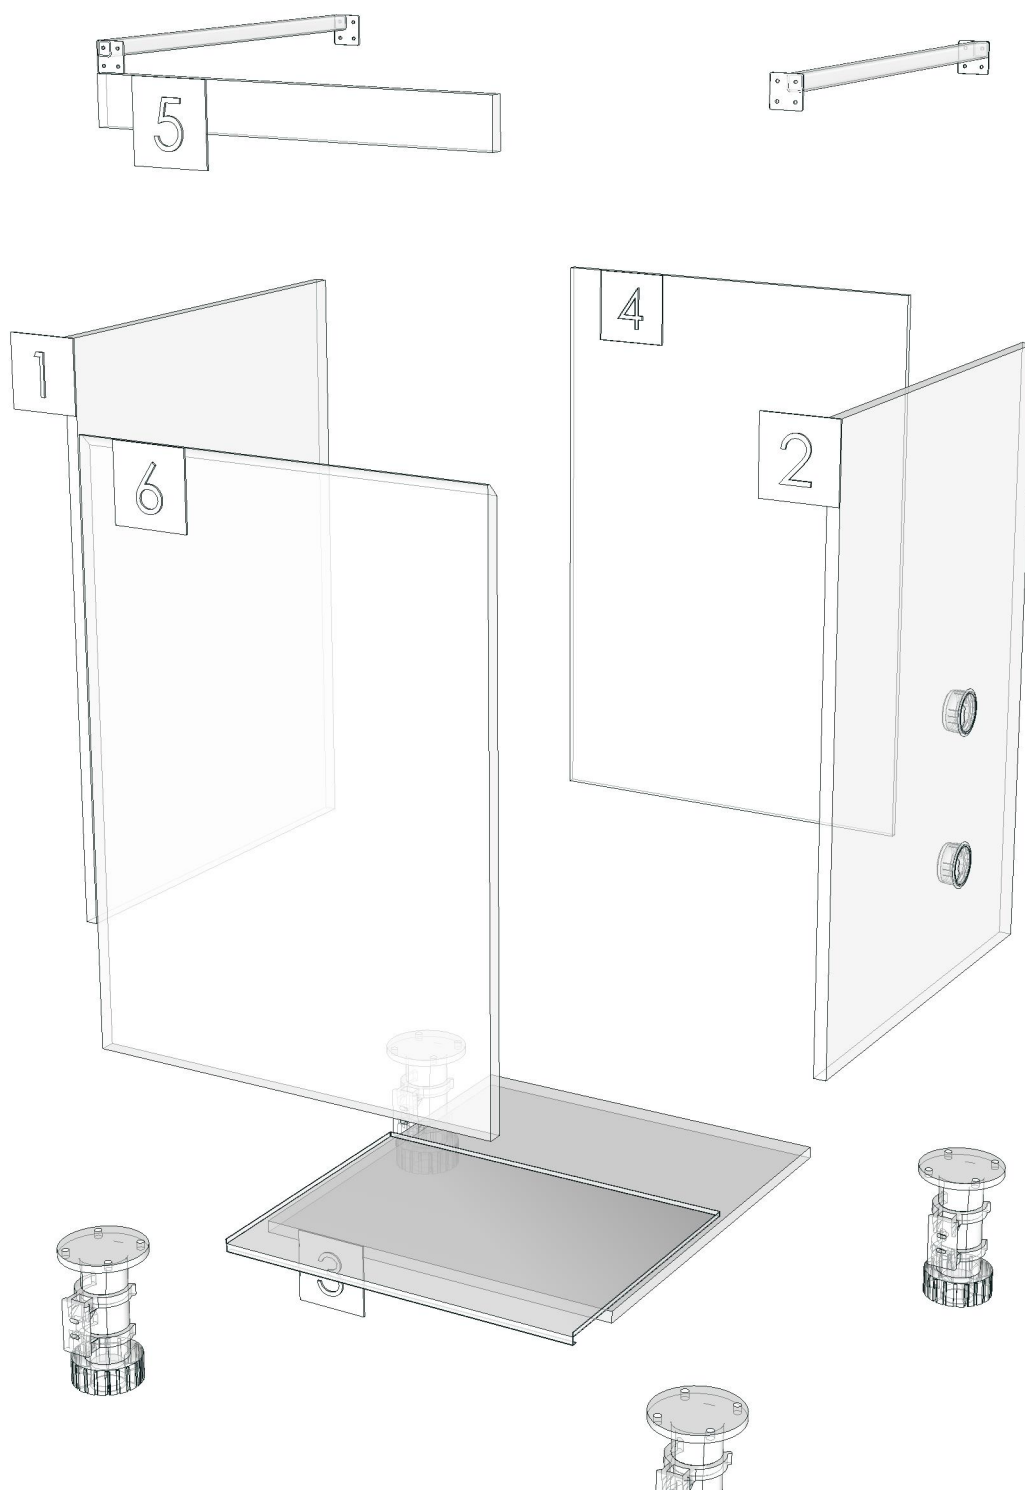

Model	-RHYTHM_CN		
Creator	CHALEAMPHON	.BCP Name	INDEX_C3D_KITCHEN2
Reviewer		Order	H001369
Approves		Date	13/12/2024