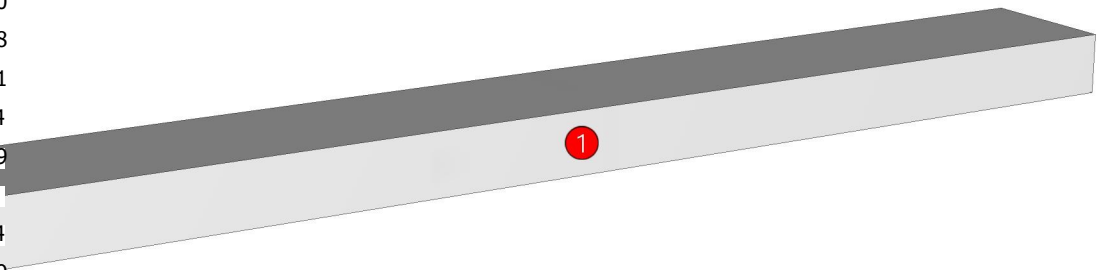

K101R-160151571	K205R-160171916
K102L-160151586	K206L-160171933
K102R-160151600	K206R-160171941
K103L-160151614	K209L-160171949
K104L-160151629	K207R-160175481
K106L-160159937	
K208L-160151655	
K100R-160158666	
K103R-160158679	
K105L-160158694	
K107L-160158706	
K104R-160168861	
K108L-160168881	
K1001L-160168916	
K1001R-160168930	
K1002R-160168888	
K1003R-160168901	
K1004L-160168944	
K1004R-160168959	
K106R-160168873	
K1005L-160169874	
K1005R-160168989	
K1006R-160169004	
K200L-160171828	
K200R-160171841	
K201L-160171854	
K201R-160171868	
K202R-160171882	
K204L-160171896	
K204R-160171906