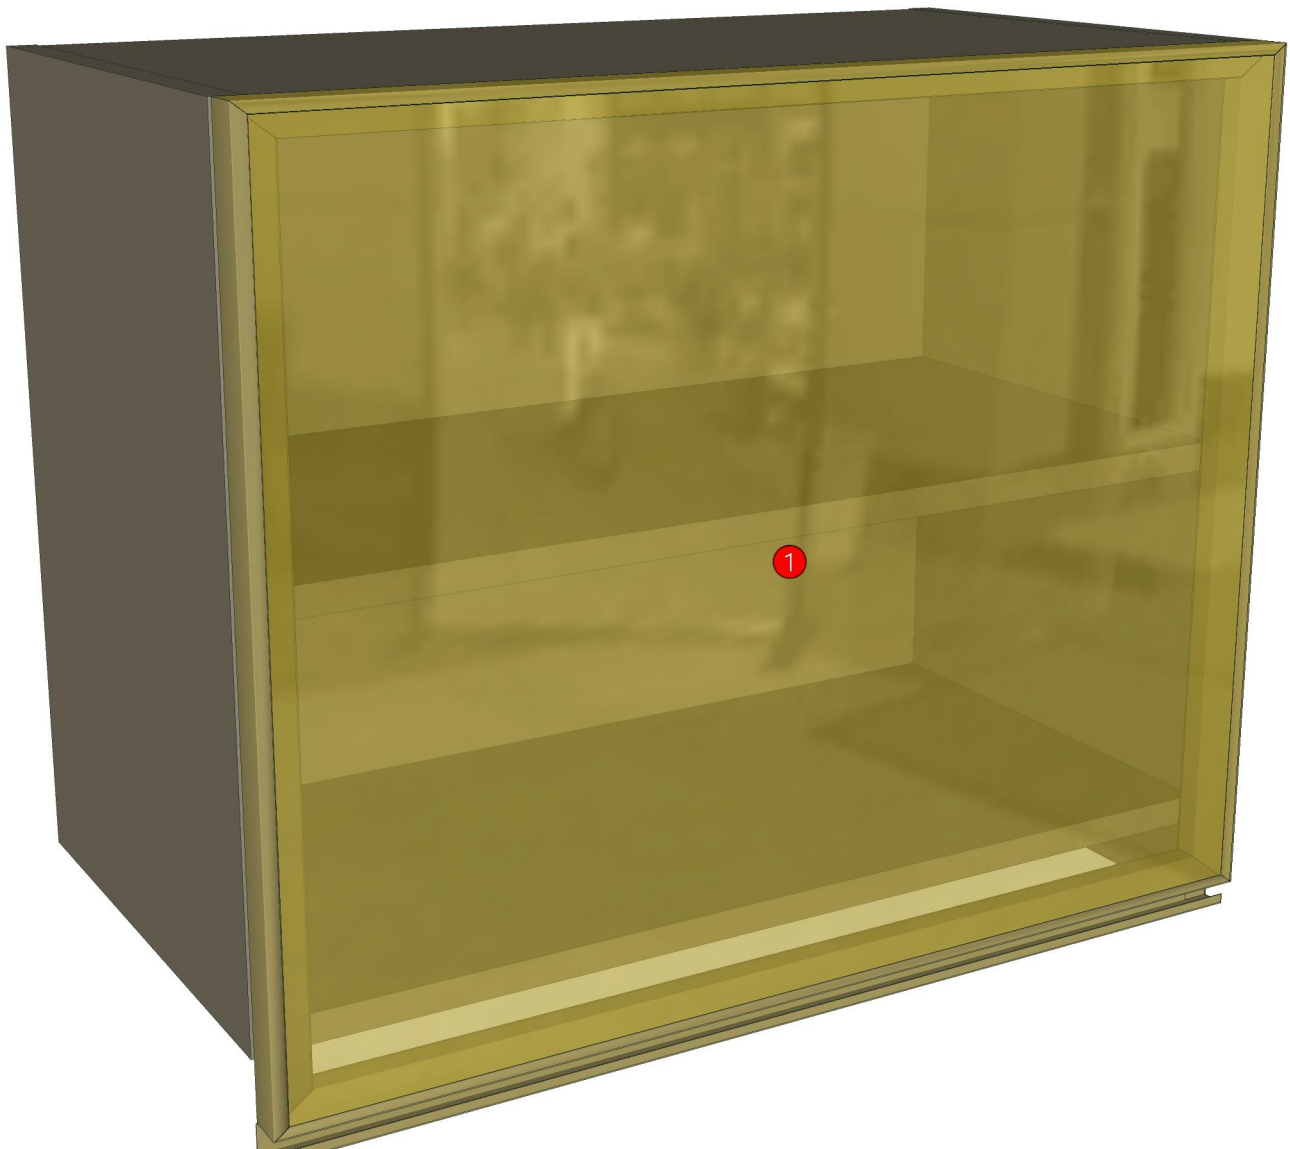

Model	RHYTHM_CN_DL60R(RH1)		
Creator	CHALEAMPON	.BCP Name	INDEX_C3D_KITCHEN2
Reviewer		Order	H002117
Approves		Date	12/11/2025

RHYTHM_CN_DL60R(RH1)-600X300X500

Colour

05.68=ML.BROWN NORDIC#BT1 (MATT WOODGRAIN)
20.04=ML.SANDSTONE#073_PEARL

Edge

01.381=1 ML.BROWN NORDIC BT1
01.155=1 SANDSTONE (P7-500M1)

R&D REVIEW	
☒	DWG.Customer
☒	Work Report
☐	Function
☐	สินค้าตรงตัวอย่าง
ผู้ทบทวน <u>P.SAWAI</u>	
<u>22/11/25</u>	

K200L-160171828
K200R-160171841
K201L-160171854
K201R-160171868
K202R-160171882