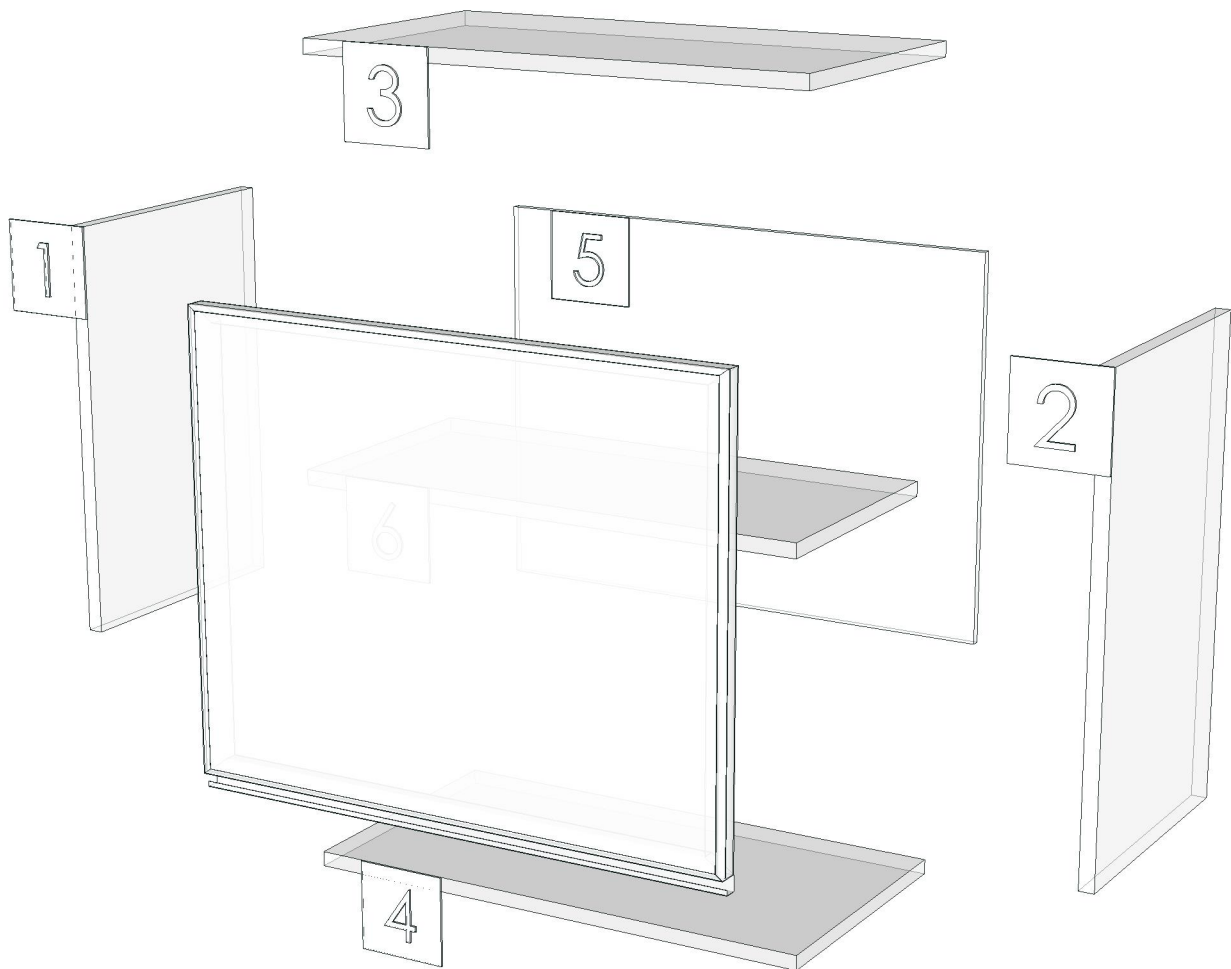

Model	-		
Creator	CHALEAMPON	.BCP Name	INDEX_C3D_KITCHEN2
Reviewer		Order	H002117
Approves		Date	12/11/2025