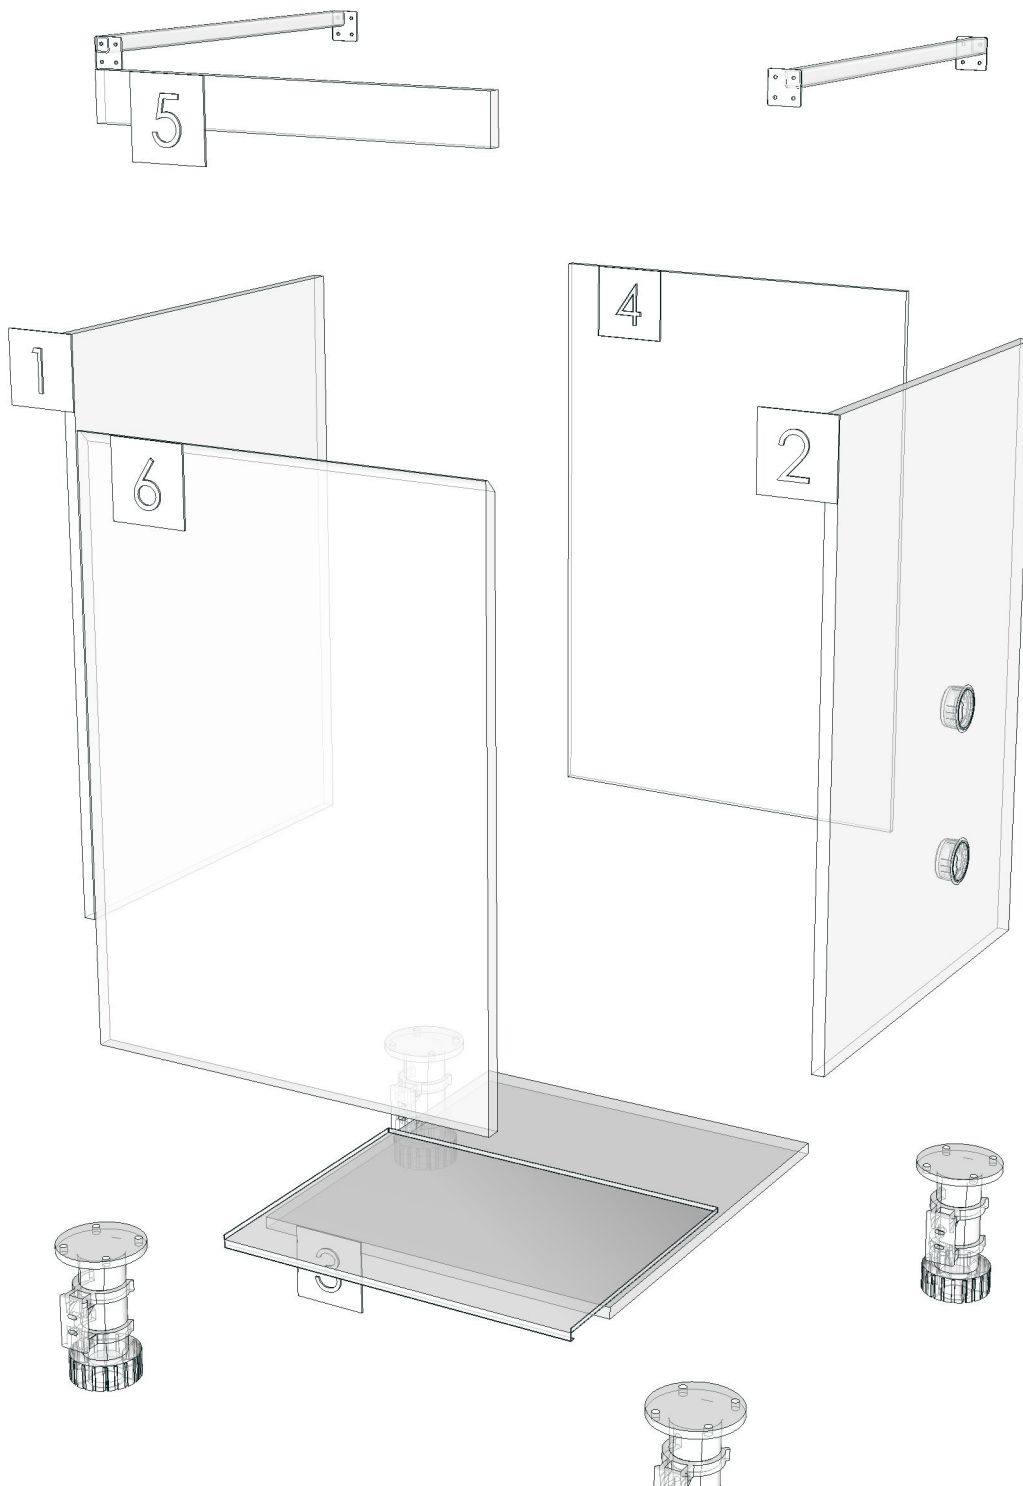

Model	-RHYTHM_CN		
Creator	CHALEAMPHON	.BCP Name	INDEX_C3D_KITCHEN2
Reviewer		Order	H001369
Approves		Date	13/12/2024