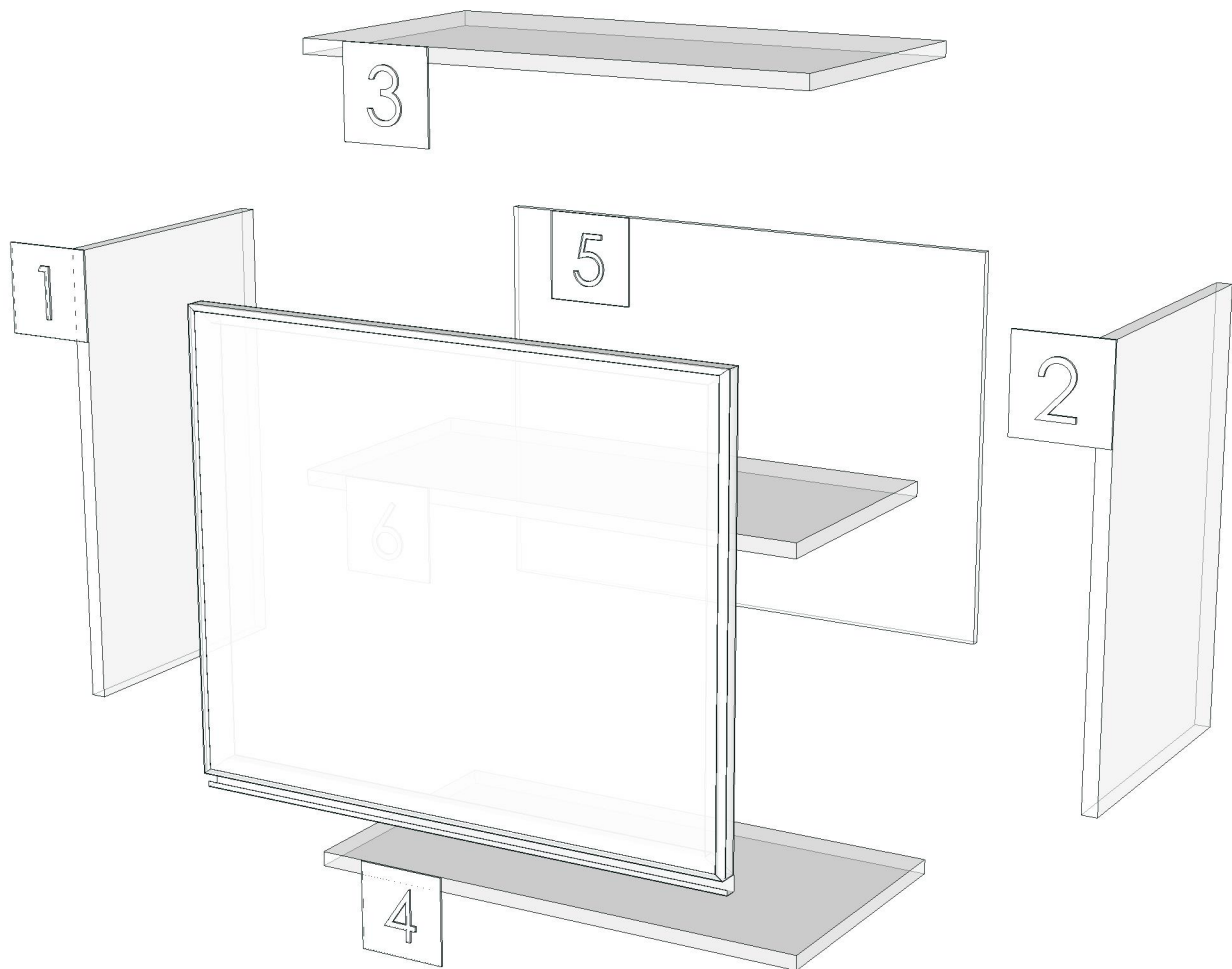

Model	-		
Creator	CHALEAMPON	.BCP Name	INDEX_C3D_KITCHEN2
Reviewer		Order	H002116
Approves		Date	12/11/2025