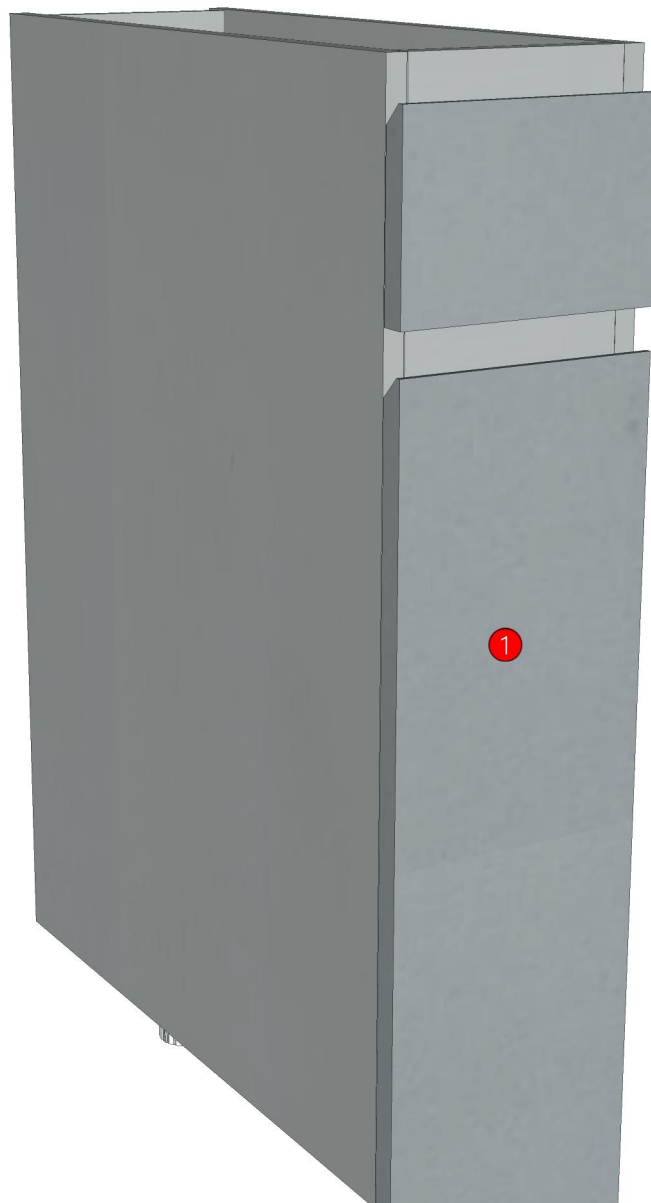

Model	NEXT_JY3_DBD202		
Creator	CHALEAMPON	.BCP Name	INDEX_C3D_KITCHEN2
Reviewer		Order	H002146
Approves		Date	19/11/2025

NEXT_JY3_DBD202-200X570X788

Colour

20.46=ML.GREY MK3238 (PEARL)
20.56=ML.GREY MK3238 (MATT)

Edge

01.227=1 LIGHT SAND GRAY-8E960M1
01.347=1 MK3238 HI-GROSS:102165 HG

K100L-160171308
K100R-160171317

Model	-		
Creator	CHALEAMPHON	.BCP Name	INDEX_C3D_KITCHEN2
Reviewer		Order	H002146
Approves		Date	19/11/2025