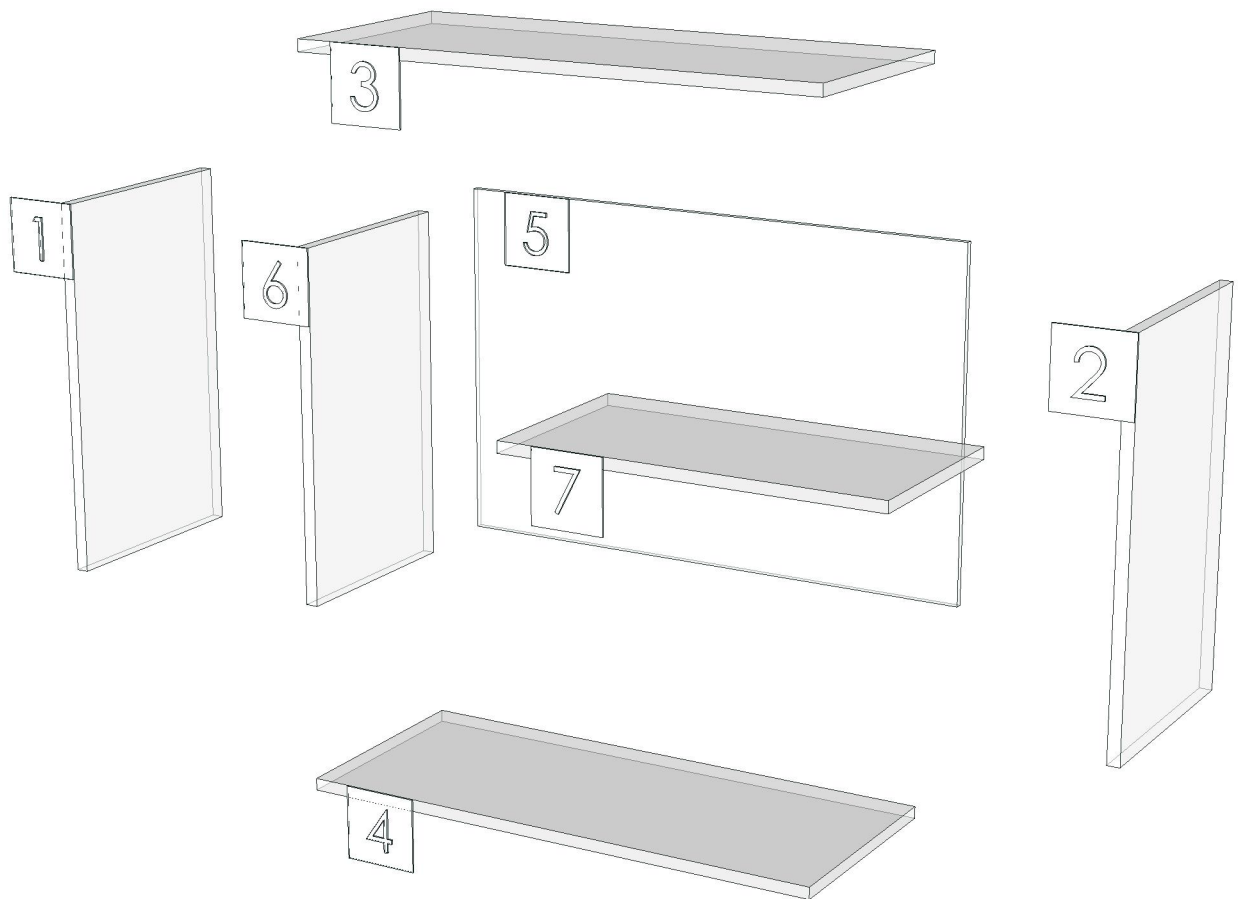

Edge

01.227=1 LIGHT SAND GRAY-8E960M1

01.347=1 MK3238 HI-GROSS:102165 HG

K100R-160171317

Model	-		
Creator	CHALEAMPON	.BCP Name	INDEX_C3D_KITCHEN2
Reviewer		Order	H002156
Approves		Date	20/11/2025

Model	NEXT_JY3_DPLT_1450		
Creator	CHALEAMPON	.BCP Name	INDEX_C3D_KITCHEN2
Reviewer		Order	H002163
Approves		Date	20/11/2025