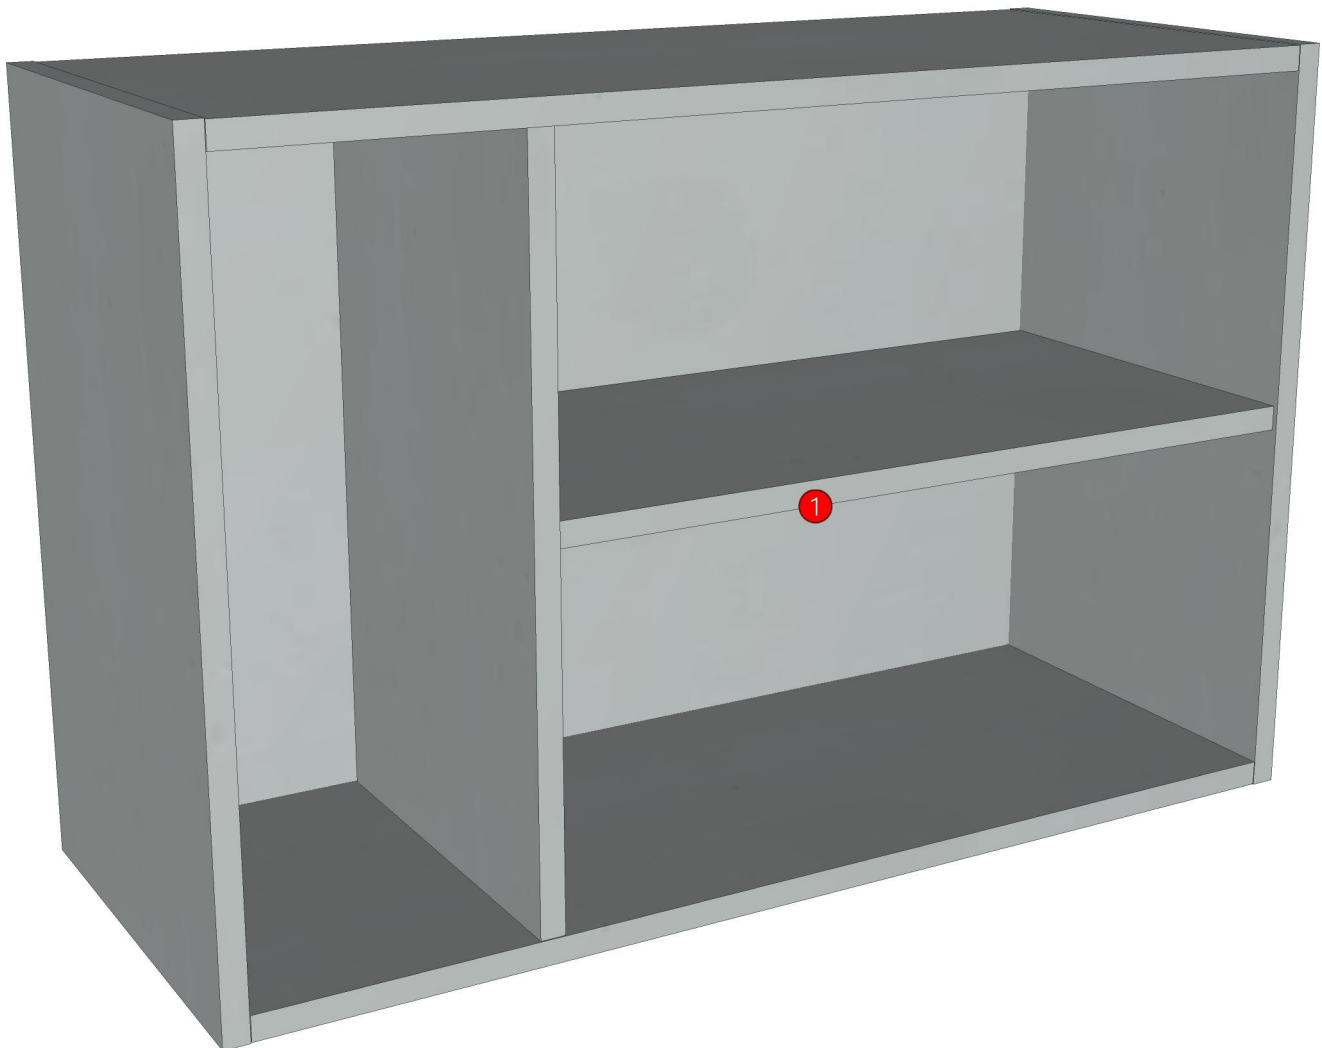

K100R-160171317