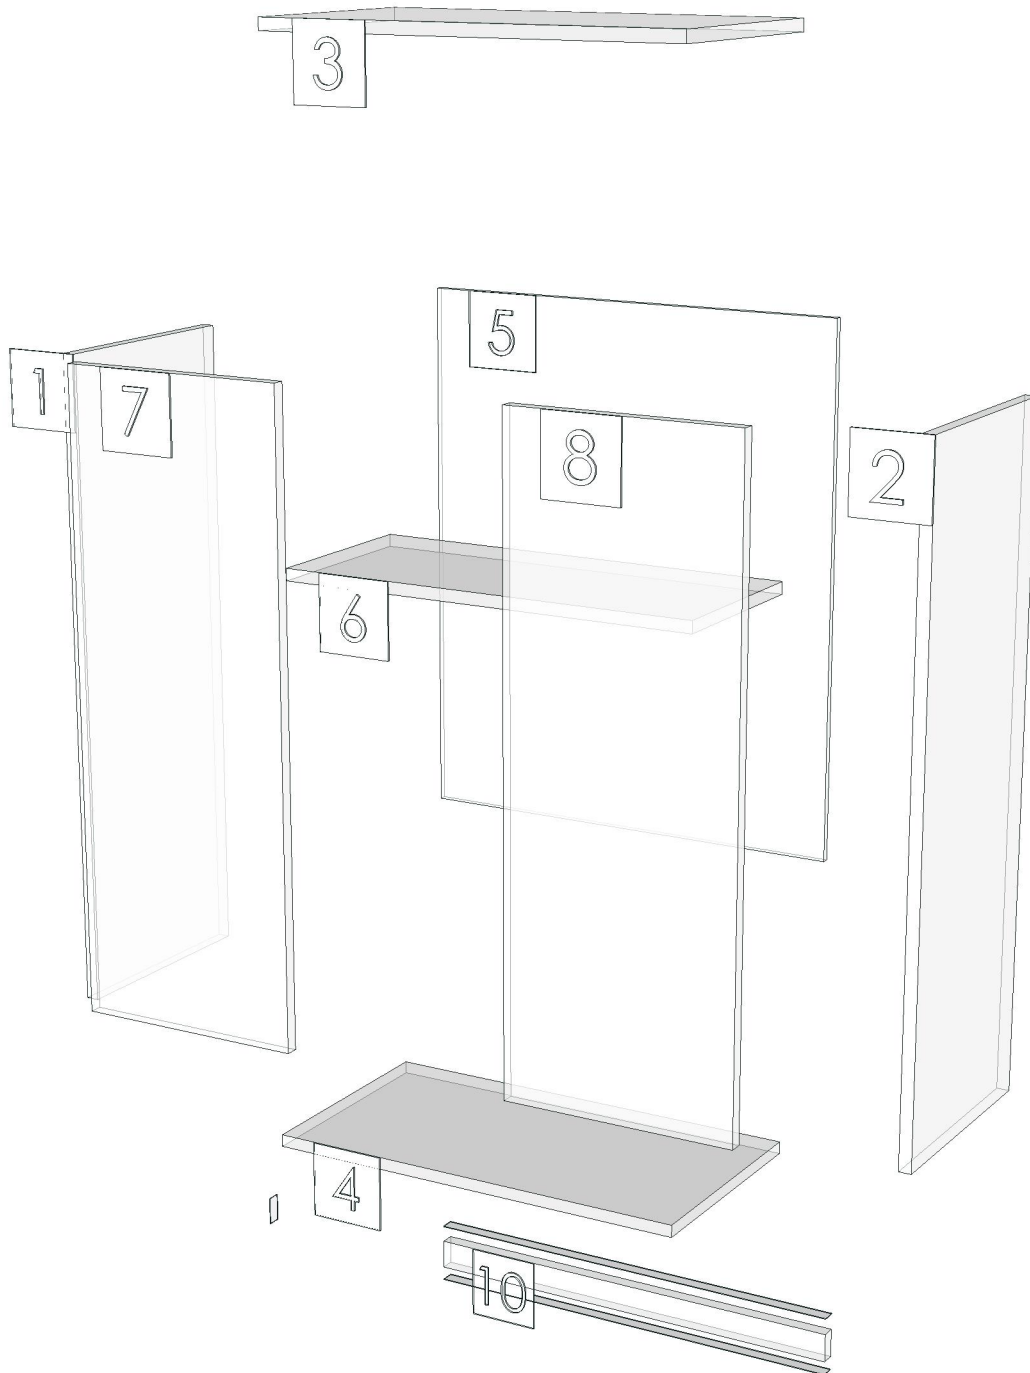

Model	-		
Creator	CHALEAMPHON	.BCP Name	INDEX_C3D_KITCHEN2
Reviewer		Order	H001957
Approves		Date	21/08/2025