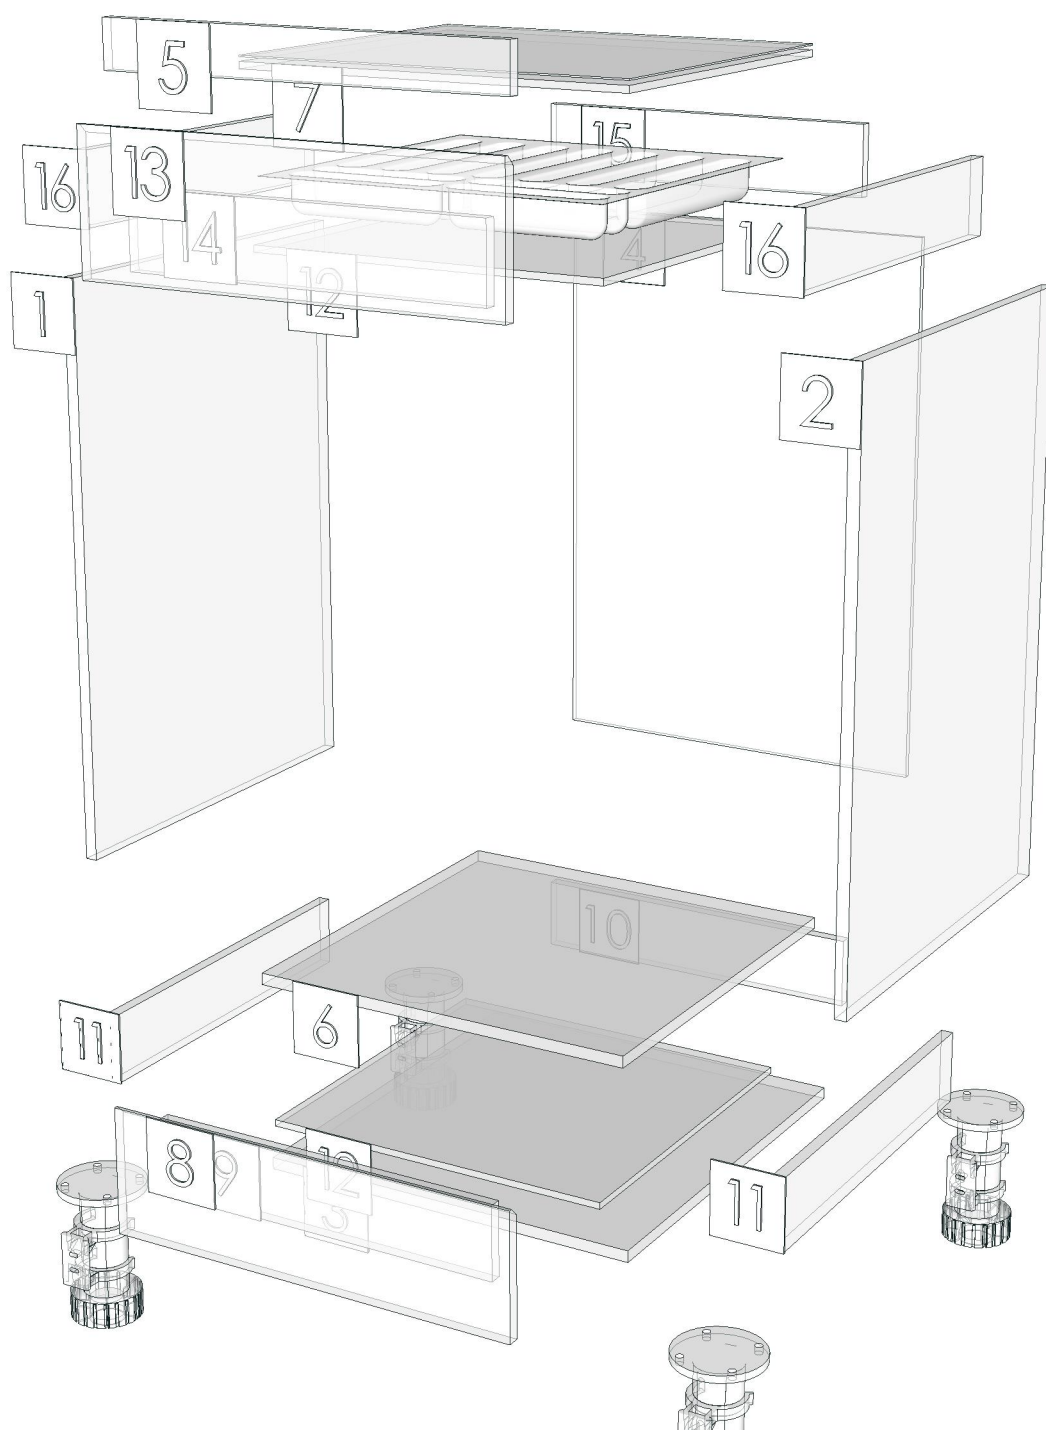

Edge

01.344=1 MD716

01.47=1 WHITE

K4L-160169819

Model	-		
Creator	CHALEAMPHON	.BCP Name	INDEX_C3D_KITCHEN2
Reviewer		Order	H002195
Approves		Date	18/12/2025

Model	RF_KS_DBS50L(H)GR		
Creator	CHALEAMPHON	.BCP Name	INDEX_C3D_KITCHEN2
Reviewer		Order	H002196
Approves		Date	18/12/2025