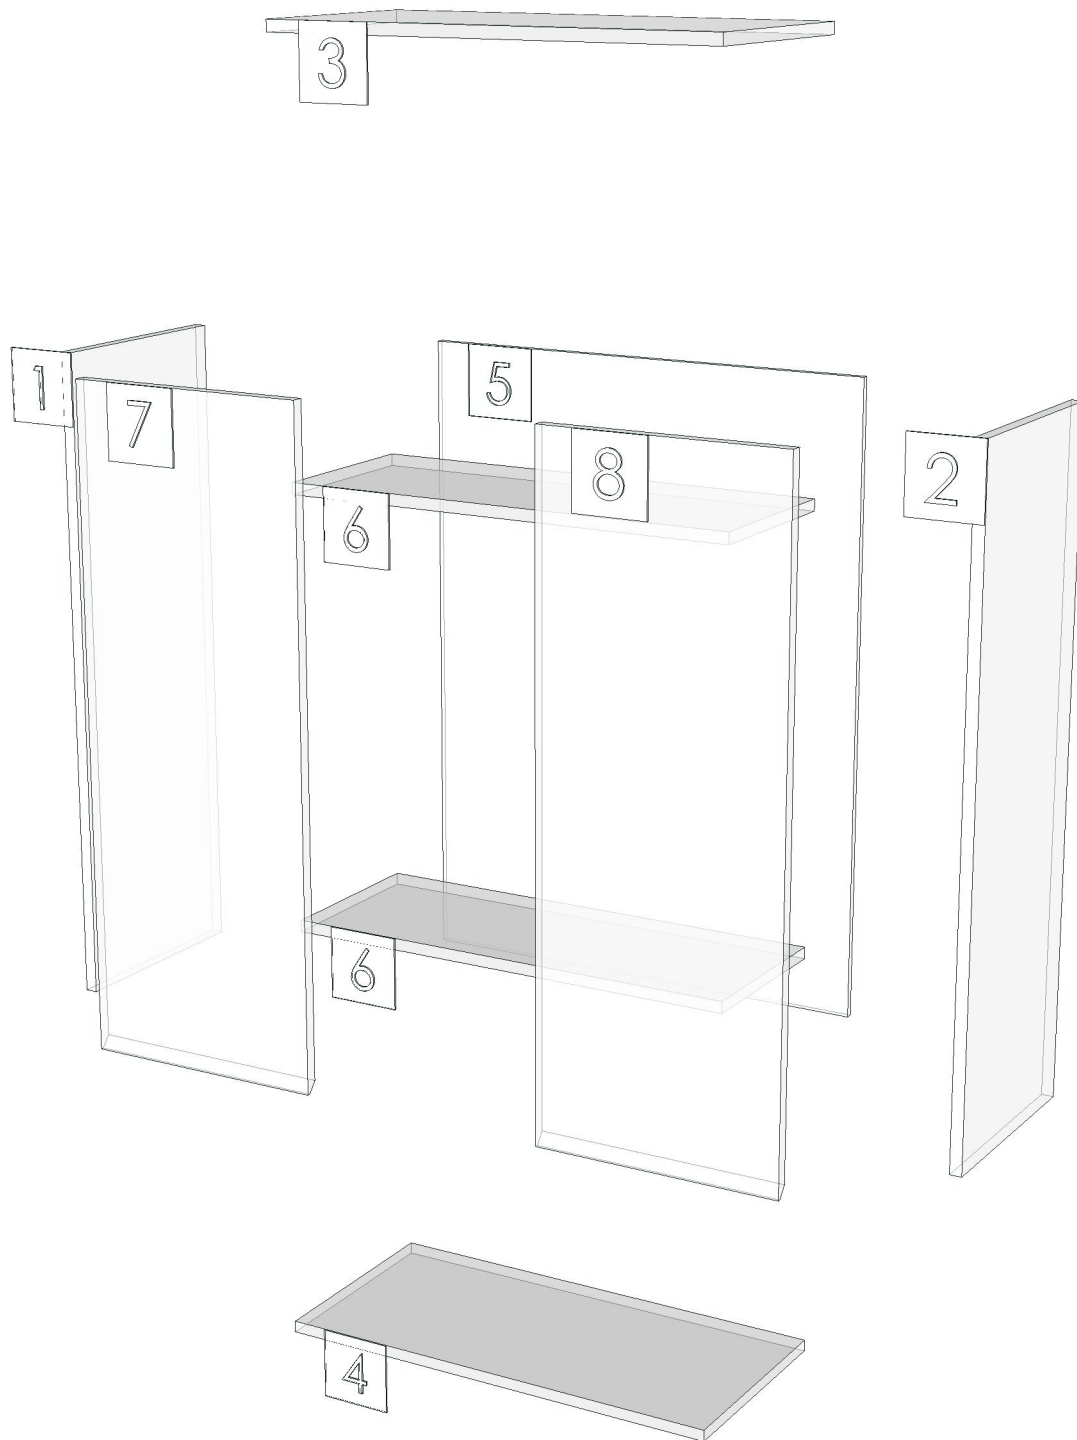

Model	-		
Creator	CHALEAMPHON	.BCP Name	INDEX_C3D_KITCHEN2
Reviewer		Order	H002219
Approves		Date	09/01/2026