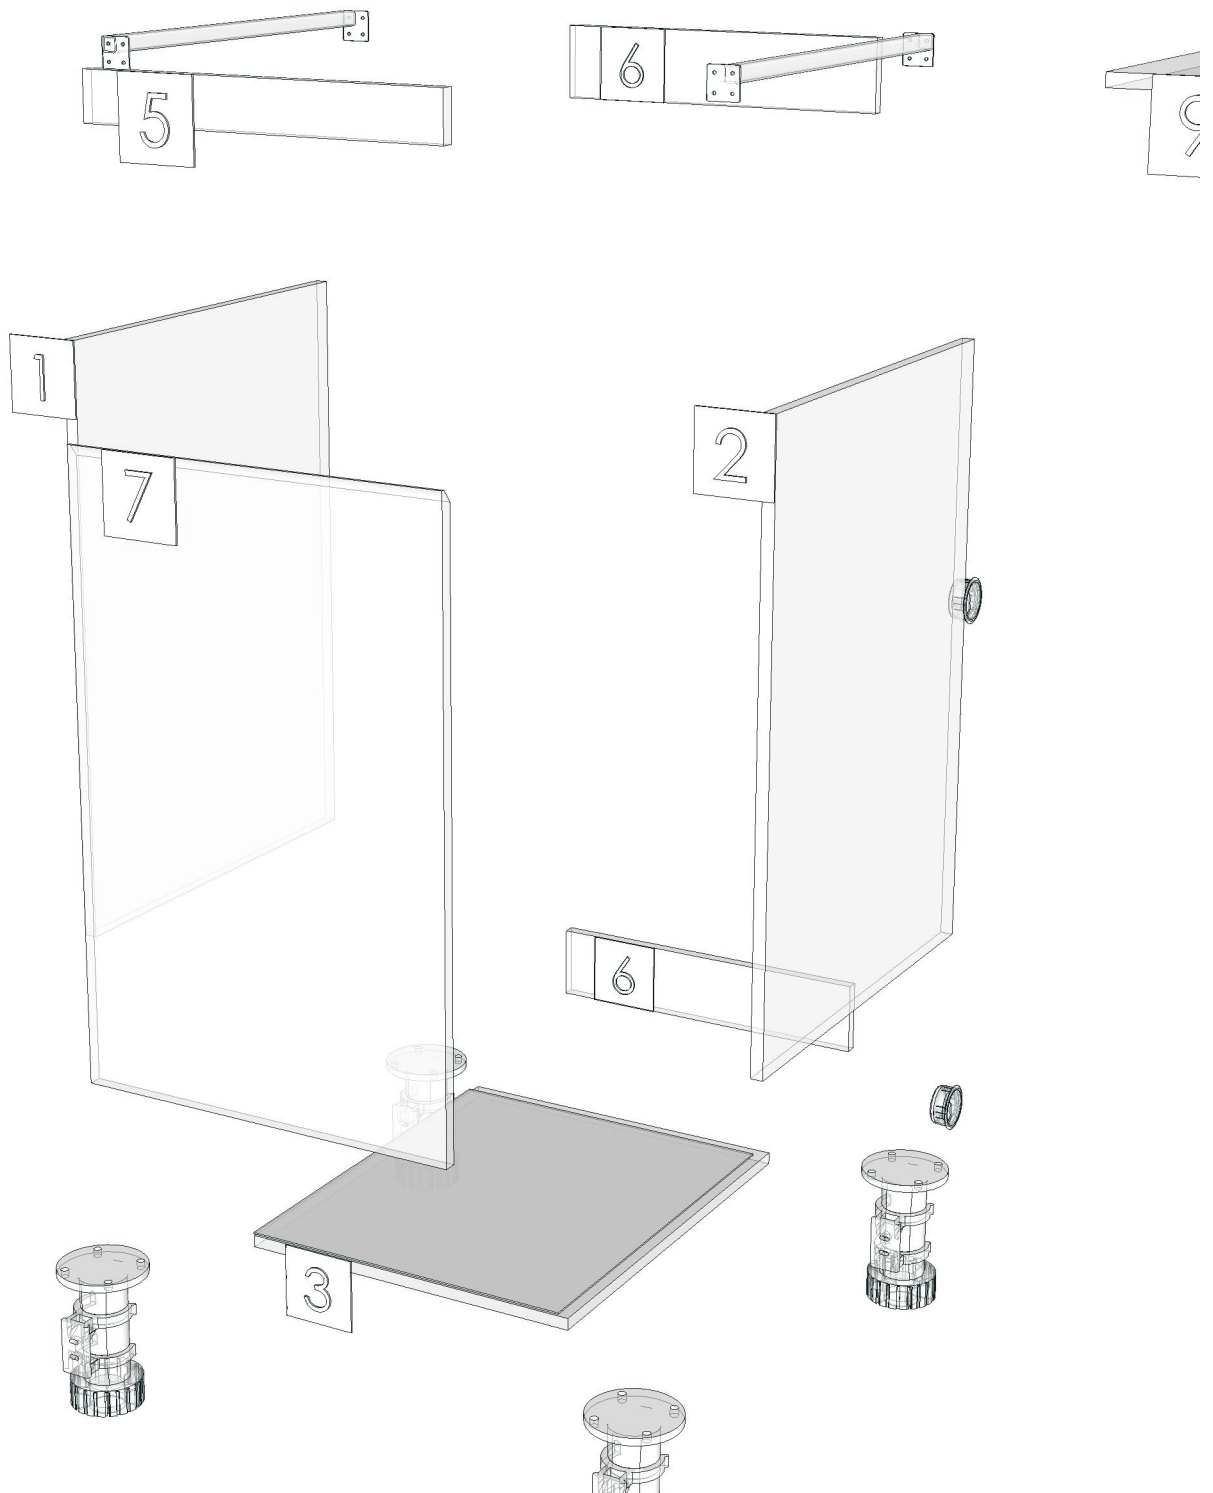

Model	-		
Creator	CHALEAMPHON	.BCP Name	INDEX_C3D_KITCHEN2
Reviewer		Order	H002196
Approves		Date	18/12/2025