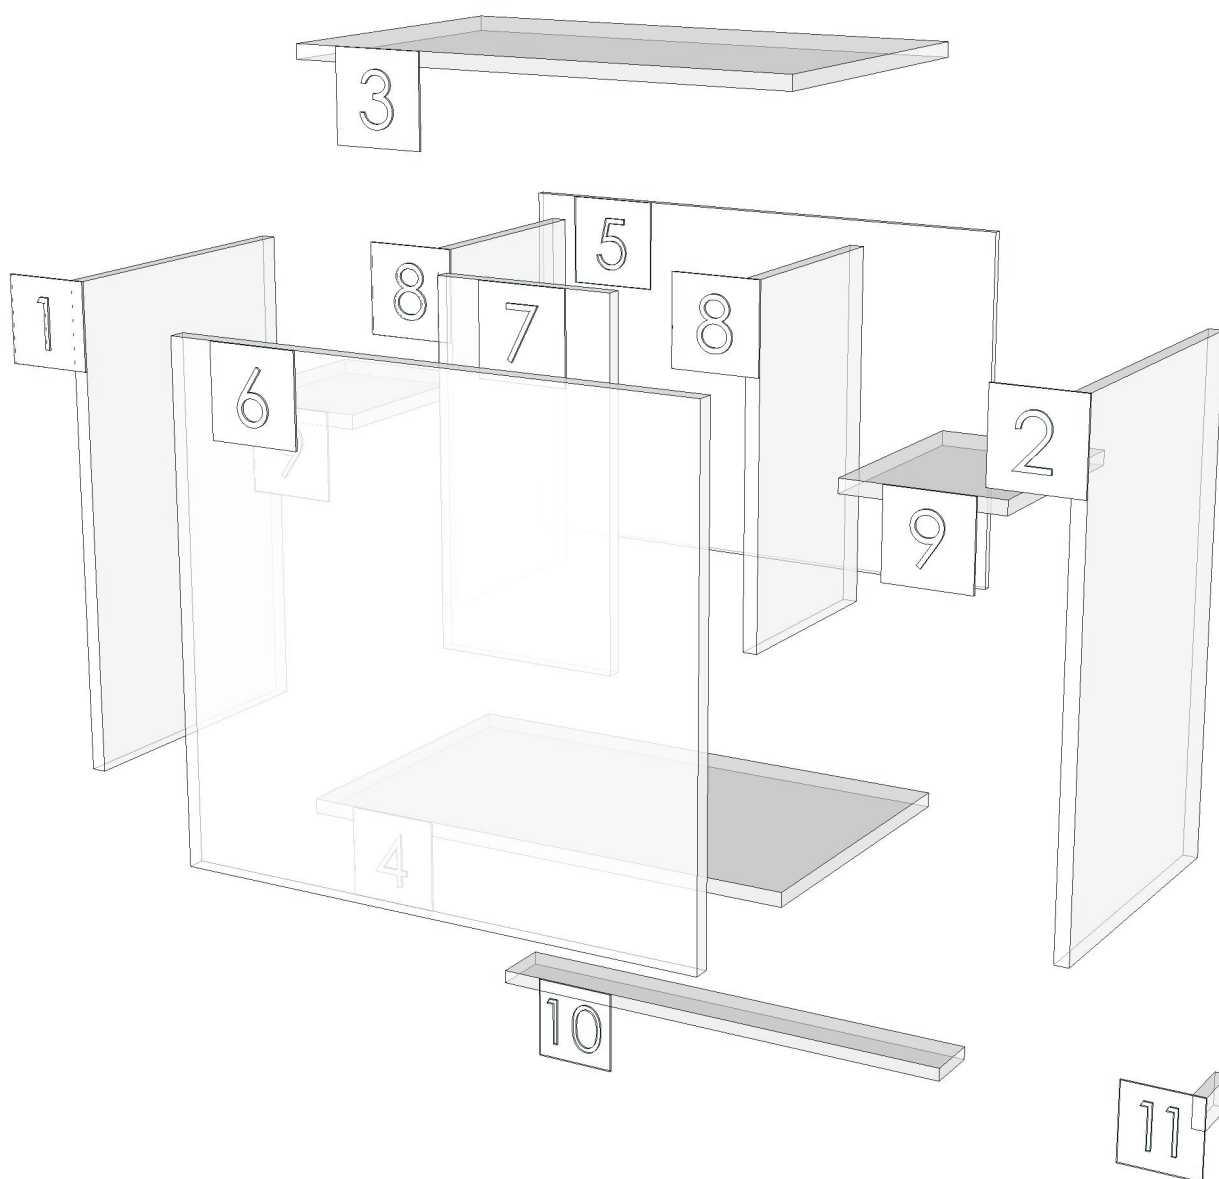

Model	-		
Creator	CHALEAMPON	.BCP Name	INDEX_C3D_KITCHEN2
Reviewer		Order	H002034
Approves		Date	06/10/2025