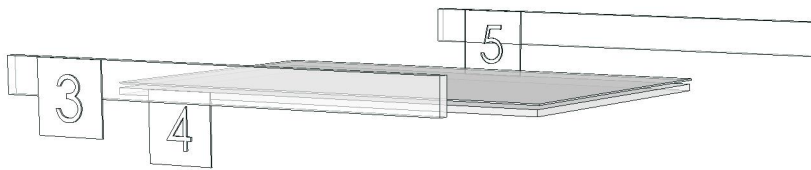

Model	-		
Creator	CHALEAMPON	.BCP Name	INDEX_C3D_KITCHEN2
Reviewer		Order	H002026
Approves		Date	24/09/2025