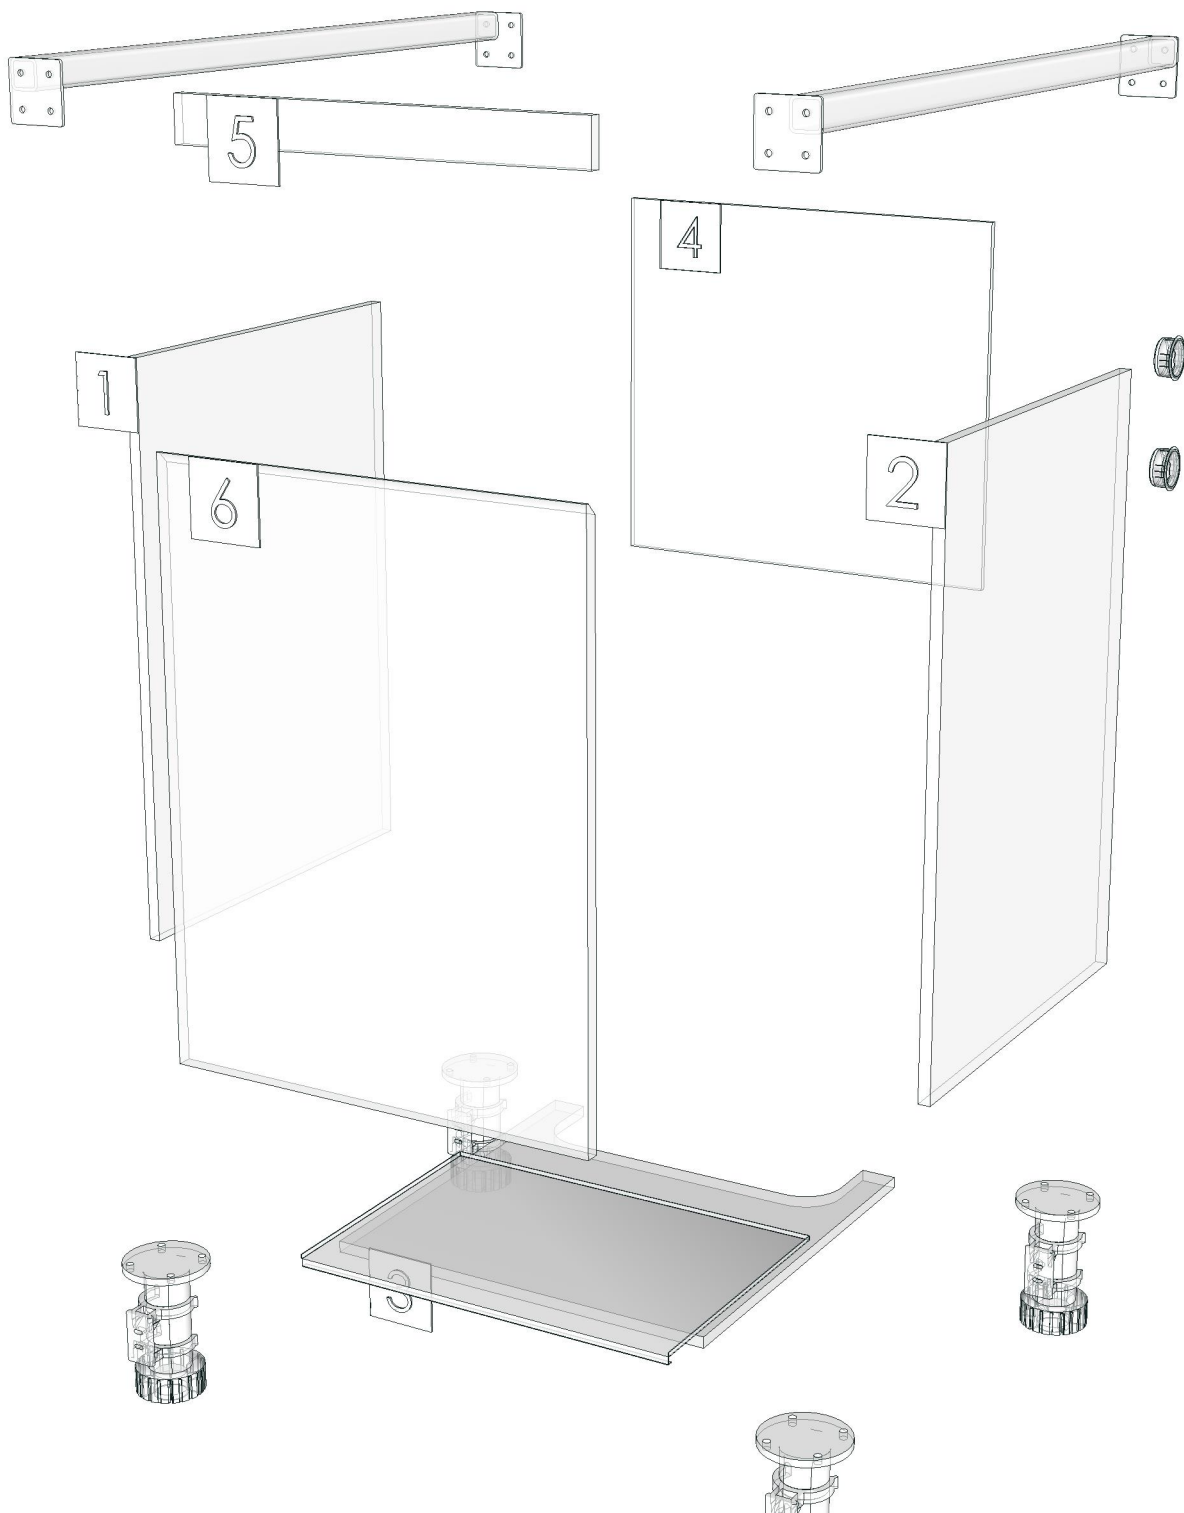

Model	-		
Creator	CHALEAMPHON	.BCP Name	INDEX_C3D_KITCHEN2
Reviewer		Order	H002029
Approves		Date	26/09/2025