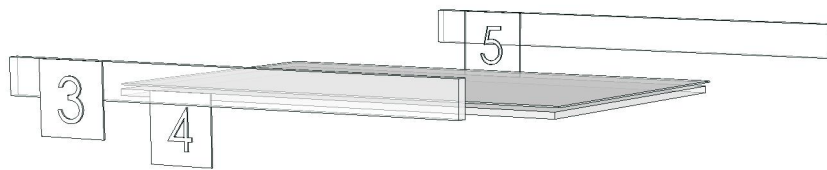

Edge

01.156=1 ASHLADIC _ AJ9
01.47=1 WHITE

K101L-160169700
K108L-160175742

Model	-		
Creator	CHALEAMPON	.BCP Name	INDEX_C3D_KITCHEN2
Reviewer		Order	H002027
Approves		Date	26/09/2025

Model	LIFE_ST22_DBS60L(GR)		
Creator	CHALEAMPHON	.BCP Name	INDEX_C3D_KITCHEN2
Reviewer		Order	H002029
Approves		Date	26/09/2025