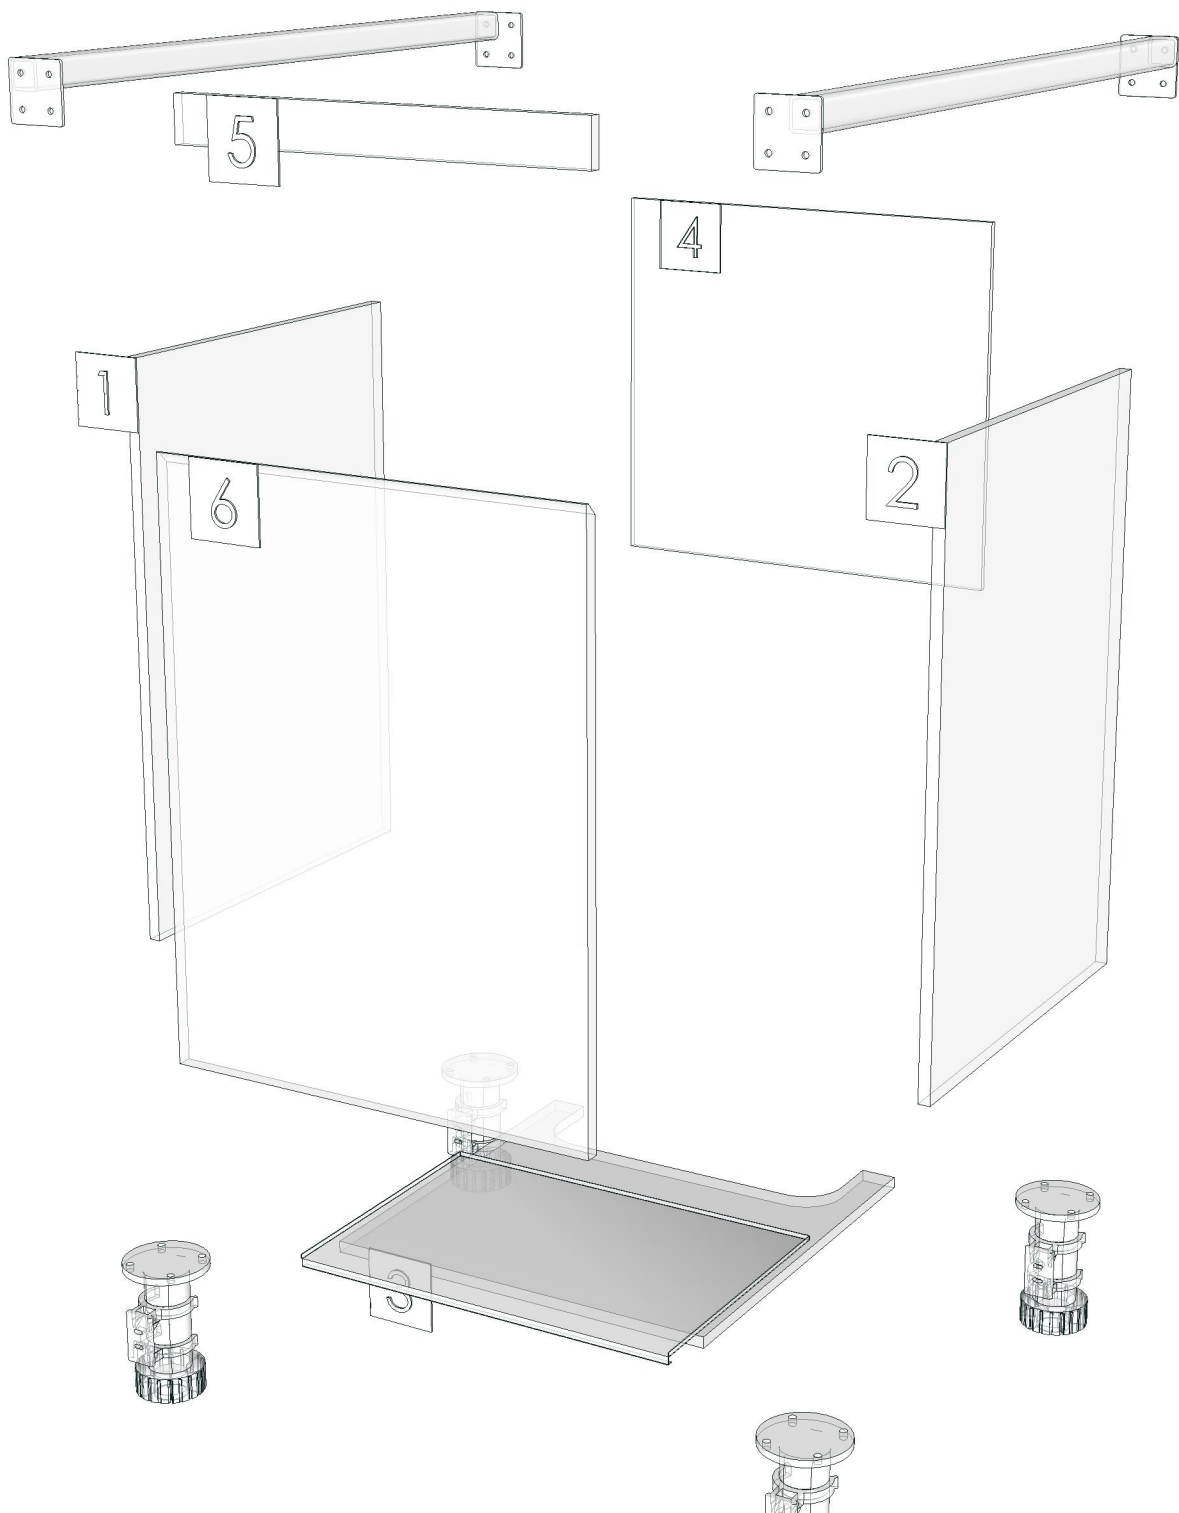

Model	-		
Creator	CHALEAMPHON	.BCP Name	INDEX_C3D_KITCHEN2
Reviewer		Order	H002028
Approves		Date	26/09/2025