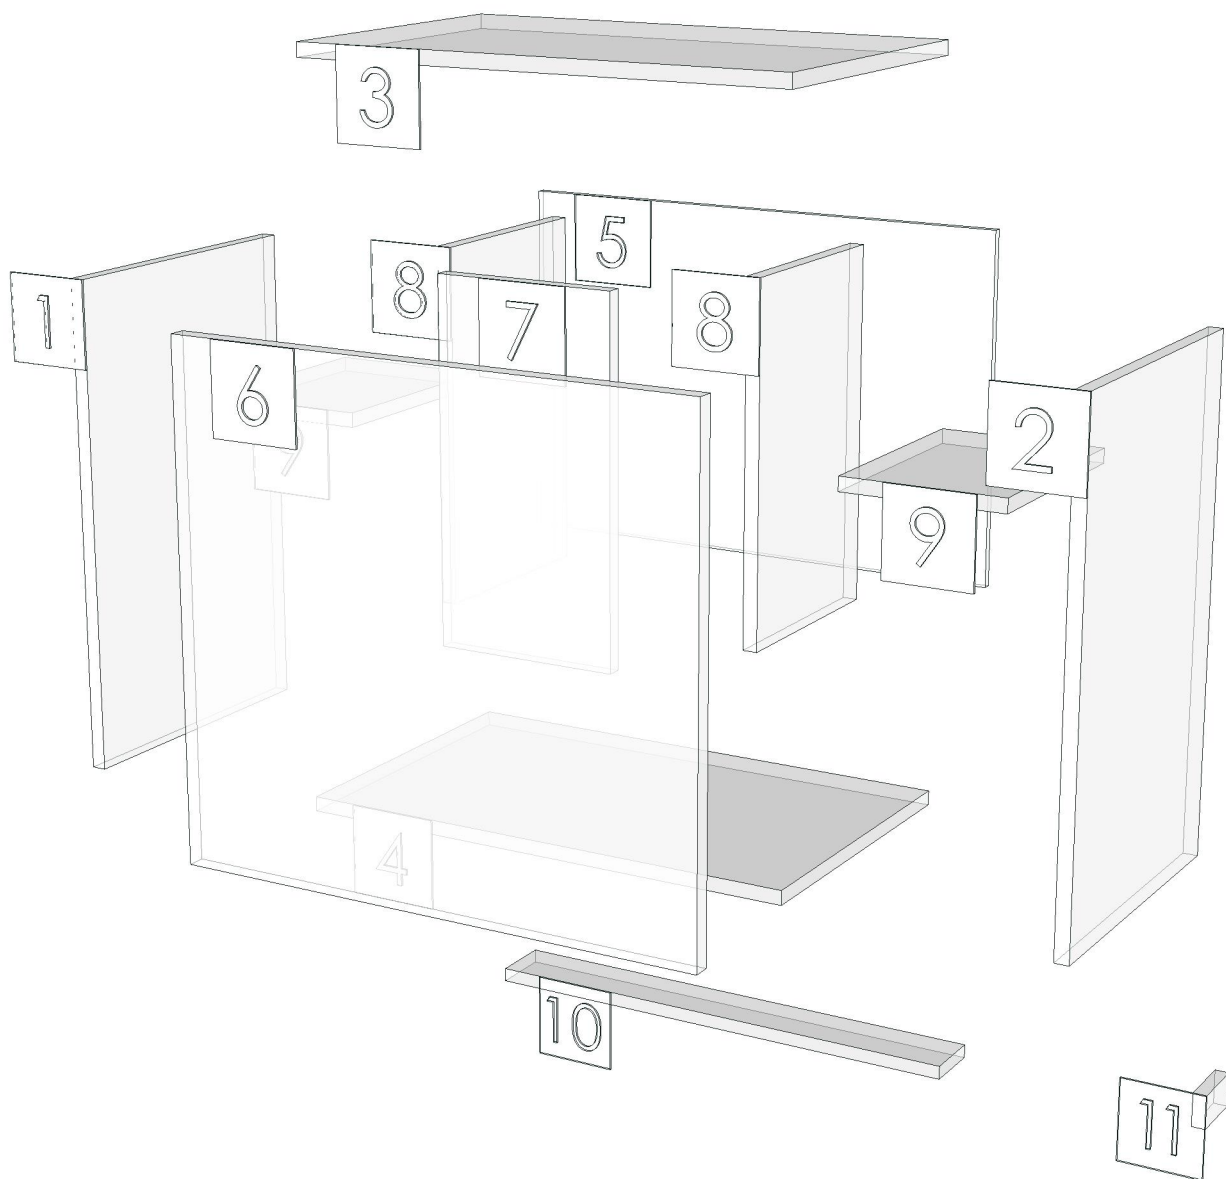

Model	-		
Creator	CHALEAMPHON	.BCP Name	INDEX_C3D_KITCHEN2
Reviewer		Order	H002034
Approves		Date	06/10/2025