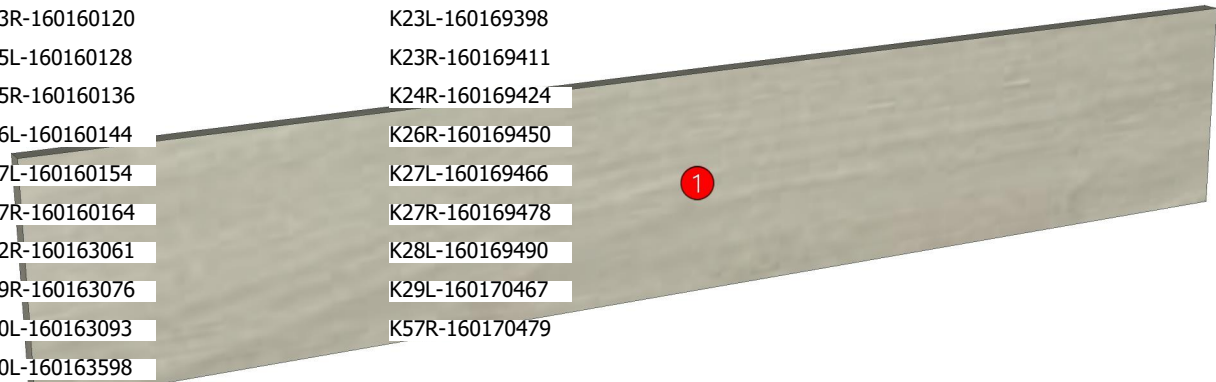

K1L-160159960	K54L-160163786
K1R-160159968	K56R-160166129
K2R-160159976	K55R-160163795
K7R-160159986	K36R-160163675
K9L-160159996	K40R-160163724
K10L-160160007	K48R-160163741
K11R-160160021	K37R-160163688
K12R-160160034	K4R-160169343
K14L-160160062	K5L-160169355
K15L-160160073	K20L-160169365
K16R-160160085	K25L-160169437
K18L-160160095	K52R-160169499
K41L-160160107	K22L-160169388
K43R-160160120	K23L-160169398
K45L-160160128	K23R-160169411
K45R-160160136	K24R-160169424
K46L-160160144	K26R-160169450
K47L-160160154	K27L-160169466
K47R-160160164	K27R-160169478
K42R-160163061	K28L-160169490
K49R-160163076	K29L-160170467
K50L-160163093	K57R-160170479
K30L-160163598	
K33R-160163623	
K34L-160163640	
K35R-160163664	
K38L-160163700	
K39L-160163713	
K51L-160163751	
K53R-160163774