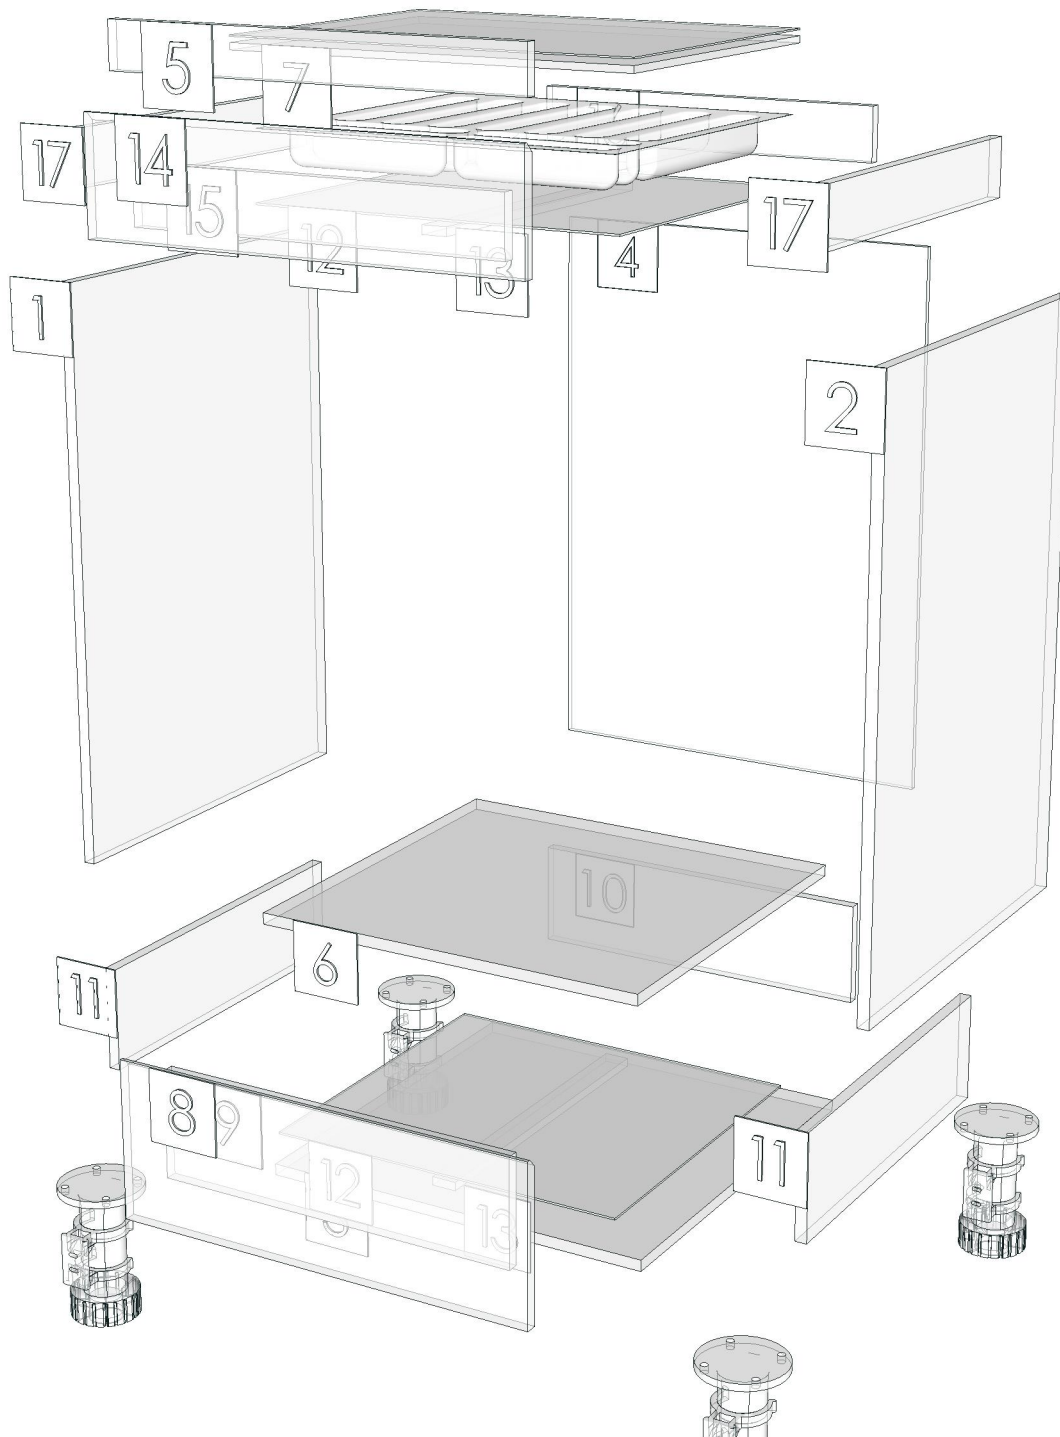

Model	-		
Creator	CHALEAMPHON	.BCP Name	INDEX_C3D_KITCHEN2
Reviewer		Order	H001647
Approves		Date	21/04/2025