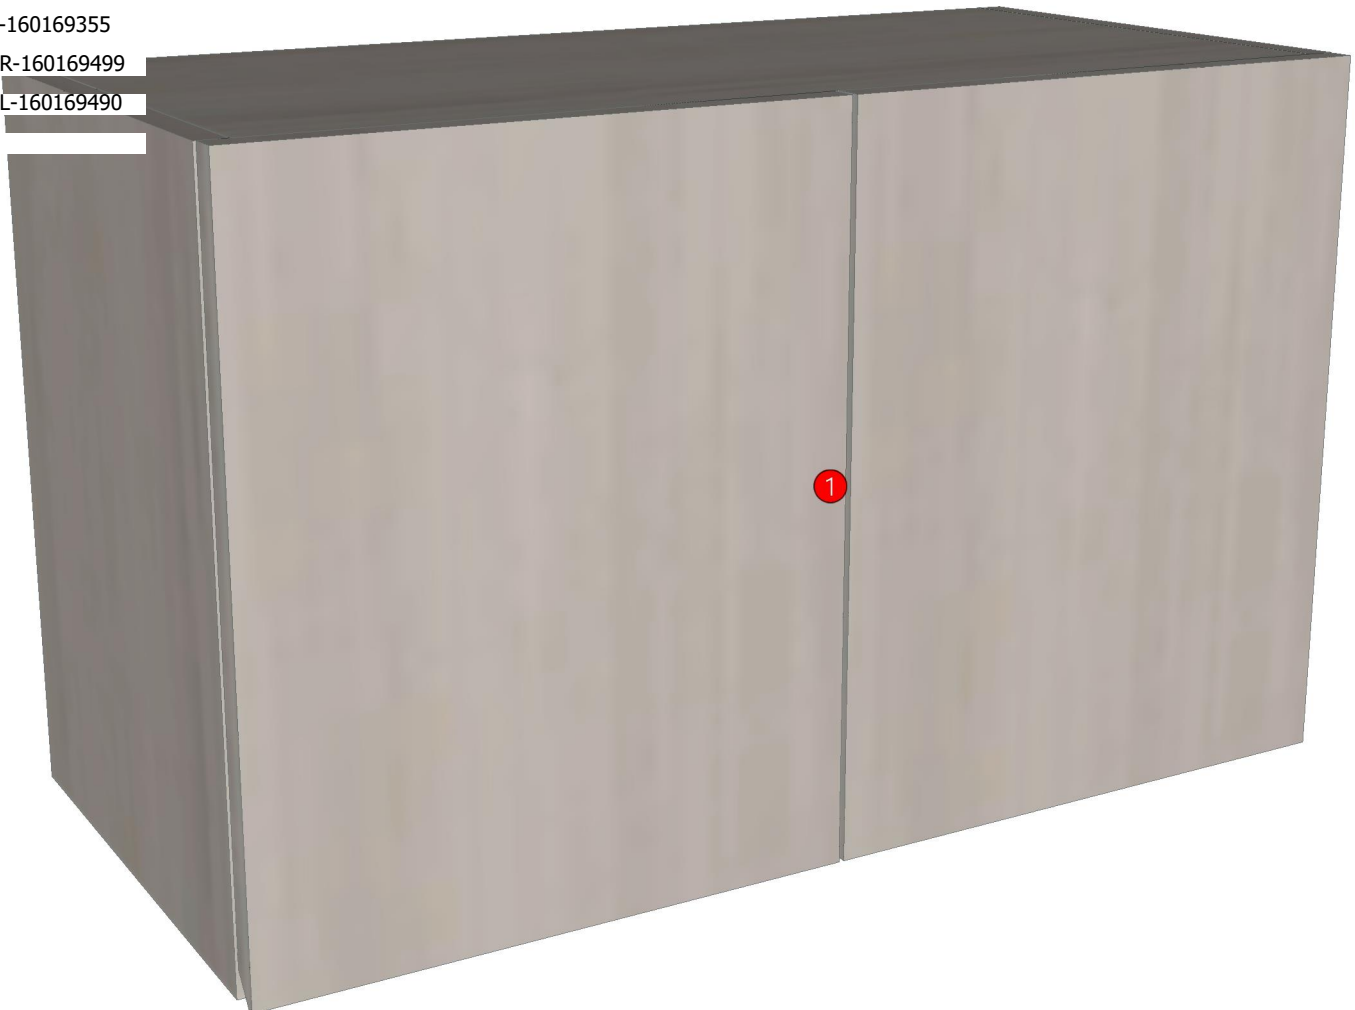

K38L-160163700

K53R-160163774

K48R-160163741

K5L-160169355

K52R-160169499

K28L-160169490

Model	-CO RM9		
Creator	CHALEAMPHON	.BCP Name	INDEX_C3D_KITCHEN2
Reviewer		Order	H001655
Approves		Date	24/04/2025