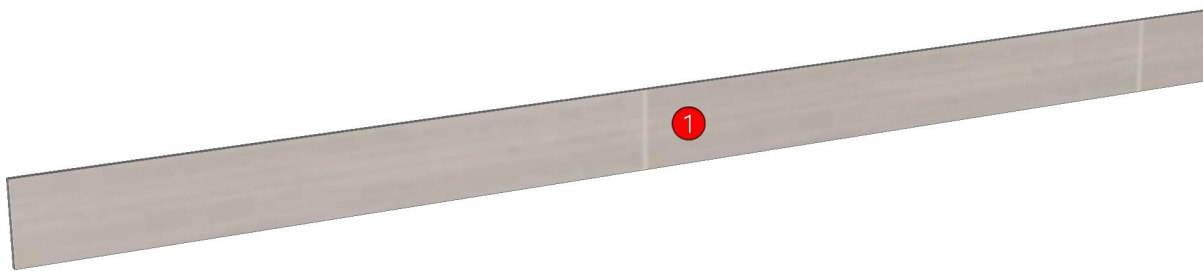

CO_RM9_DFCL_2150-2150X9X130

Colour

05.96=ML.WHITE NORDIC ELM BS9 (MATT WOODGRAIN)

Edge

01.366=1 BS9

- K45L-160160128
- K45R-160160136
- K50L-160163093
- K52R-160169499
- K28L-160169490

Model	CO_RM9_DFCL_2150		
Creator	CHALEAMPHON	.BCP Name	INDEX_C3D_KITCHEN2
Reviewer		Order	H001762
Approves		Date	27/05/2025