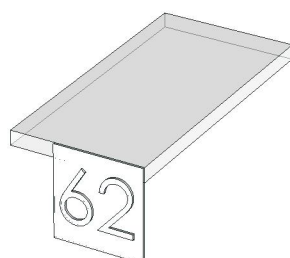

Model	-CO RM9		
Creator	CHALEAMPON	.BCP Name	INDEX_C3D_KITCHEN2
Reviewer		Order	H001657
Approves		Date	25/04/2025