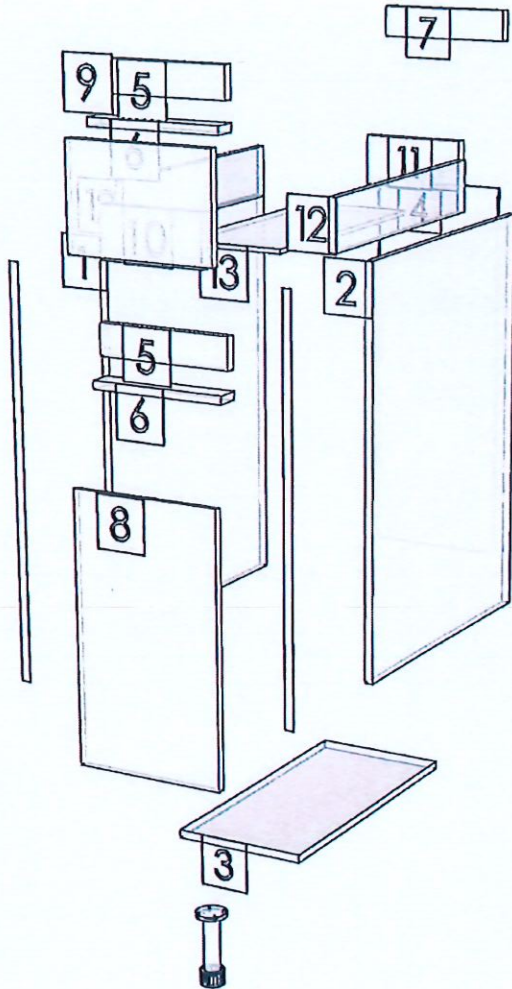

Model	-ESCENT_PK2_DB301L		
Creator		.BCP Name	INDEX_C3D_KITCHEN2
Reviewer		Order	I004411
Approves	P. SAWAI	Date