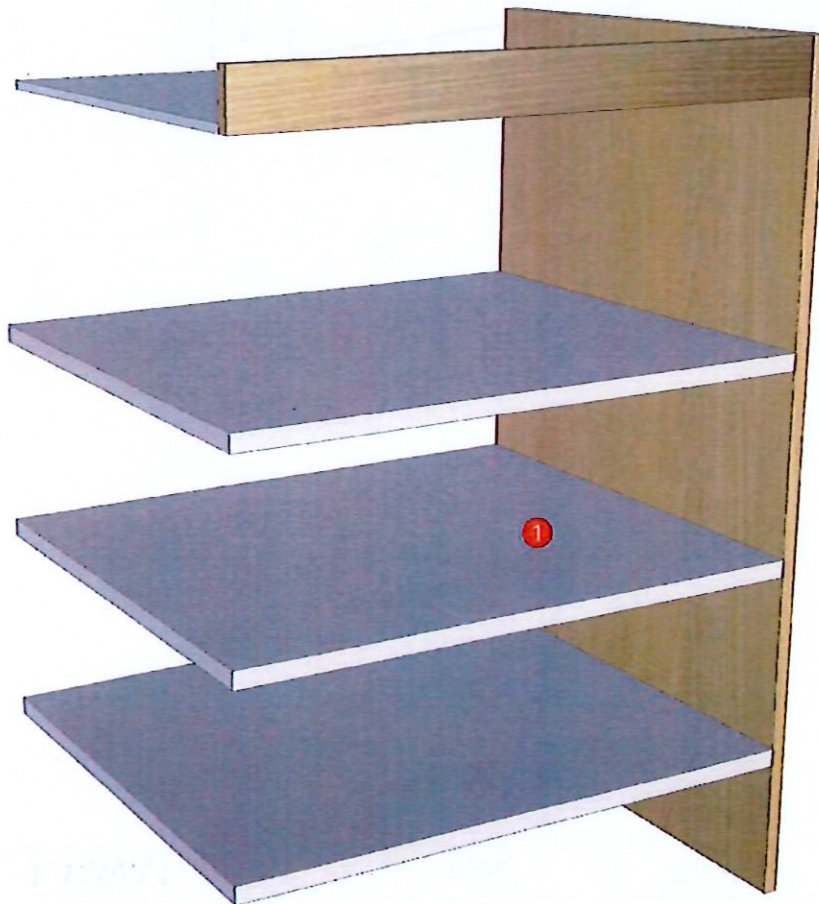

Model	ESCENT_PK2_DBO666R		
Creator	PASATHORN	.BCP Name	INDEX_C3D_KITCHEN2
Reviewer		Order	I004410
Approves	P. SAWAI	Date	08/09/2025

ESCENT_PK2_DBO666R-666X570X922

Colour

05.30 ML WHITE SAND #VM1012/2610/2610(PEARL)_

05.79 ML.NATURAL ASH (VM20682/2097/2097)_

-

-

-

Edge

01.47 1 WHITE _

01.421 1 NATURAL ASH (DA56-11001-M0) _

-

-

-

R&D REVIEW

☒ DWG.Customer

☒ Work Report

☐ Function

☐ สินค้าตรงตัวอย่าง

ผู้ทบทวน P. SAWAI

21 / 11 / 2025

K3L-160169110