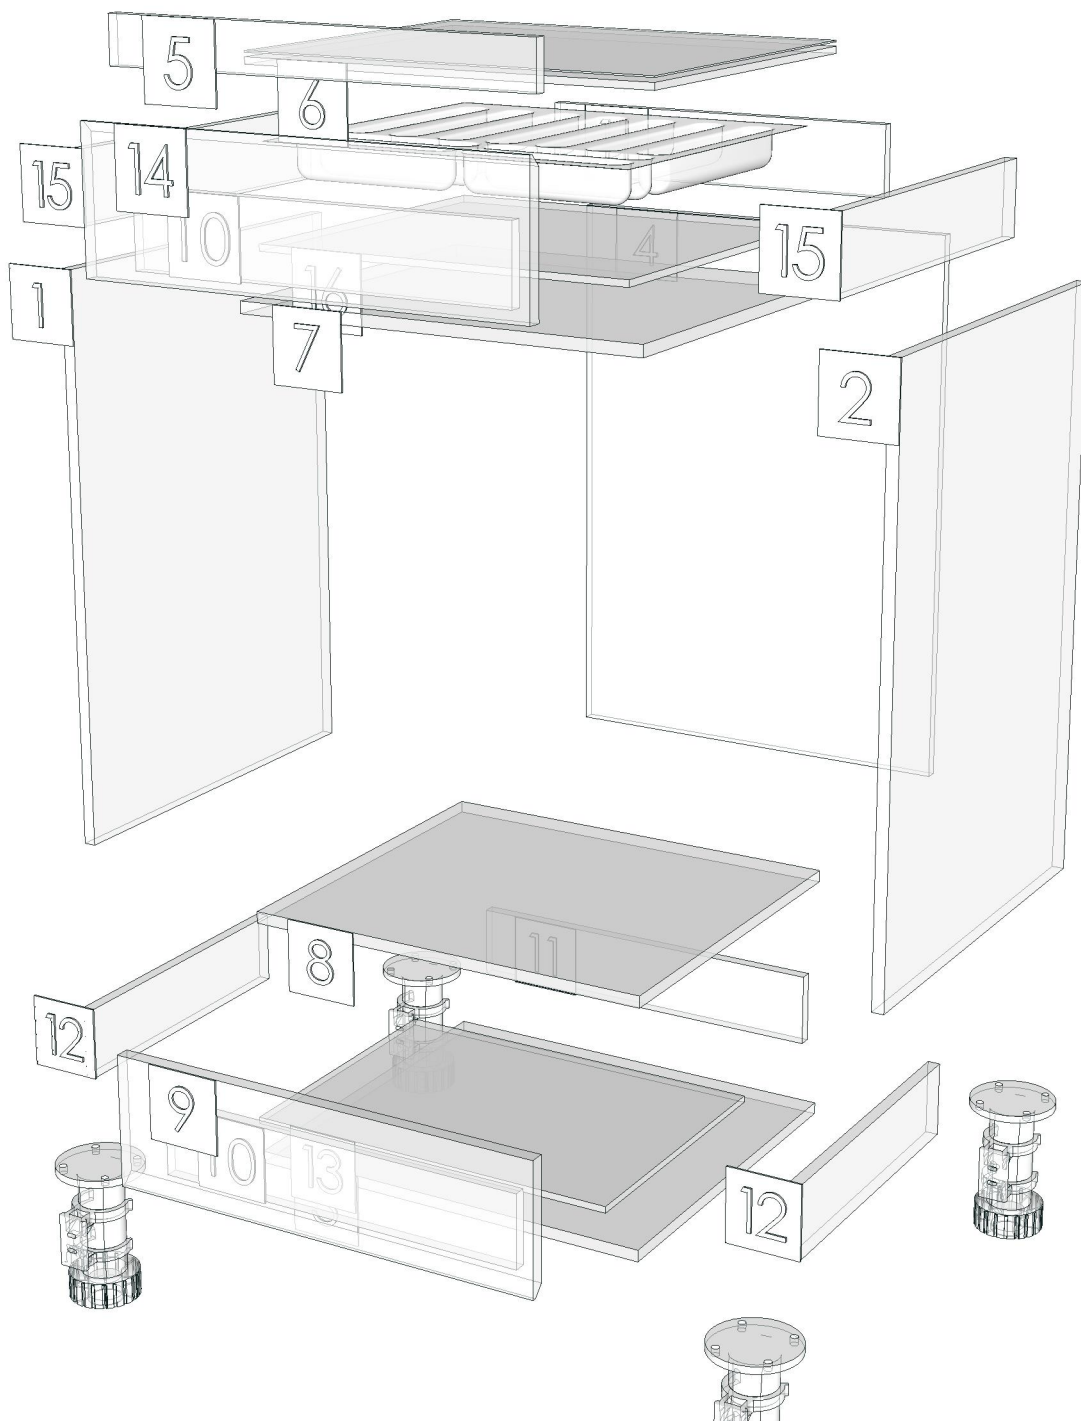

Model	-RHYTHM_CN		
Creator	CHALEAMPHON	.BCP Name	INDEX_C3D_KITCHEN2
Reviewer		Order	H001365
Approves		Date	12/12/2024