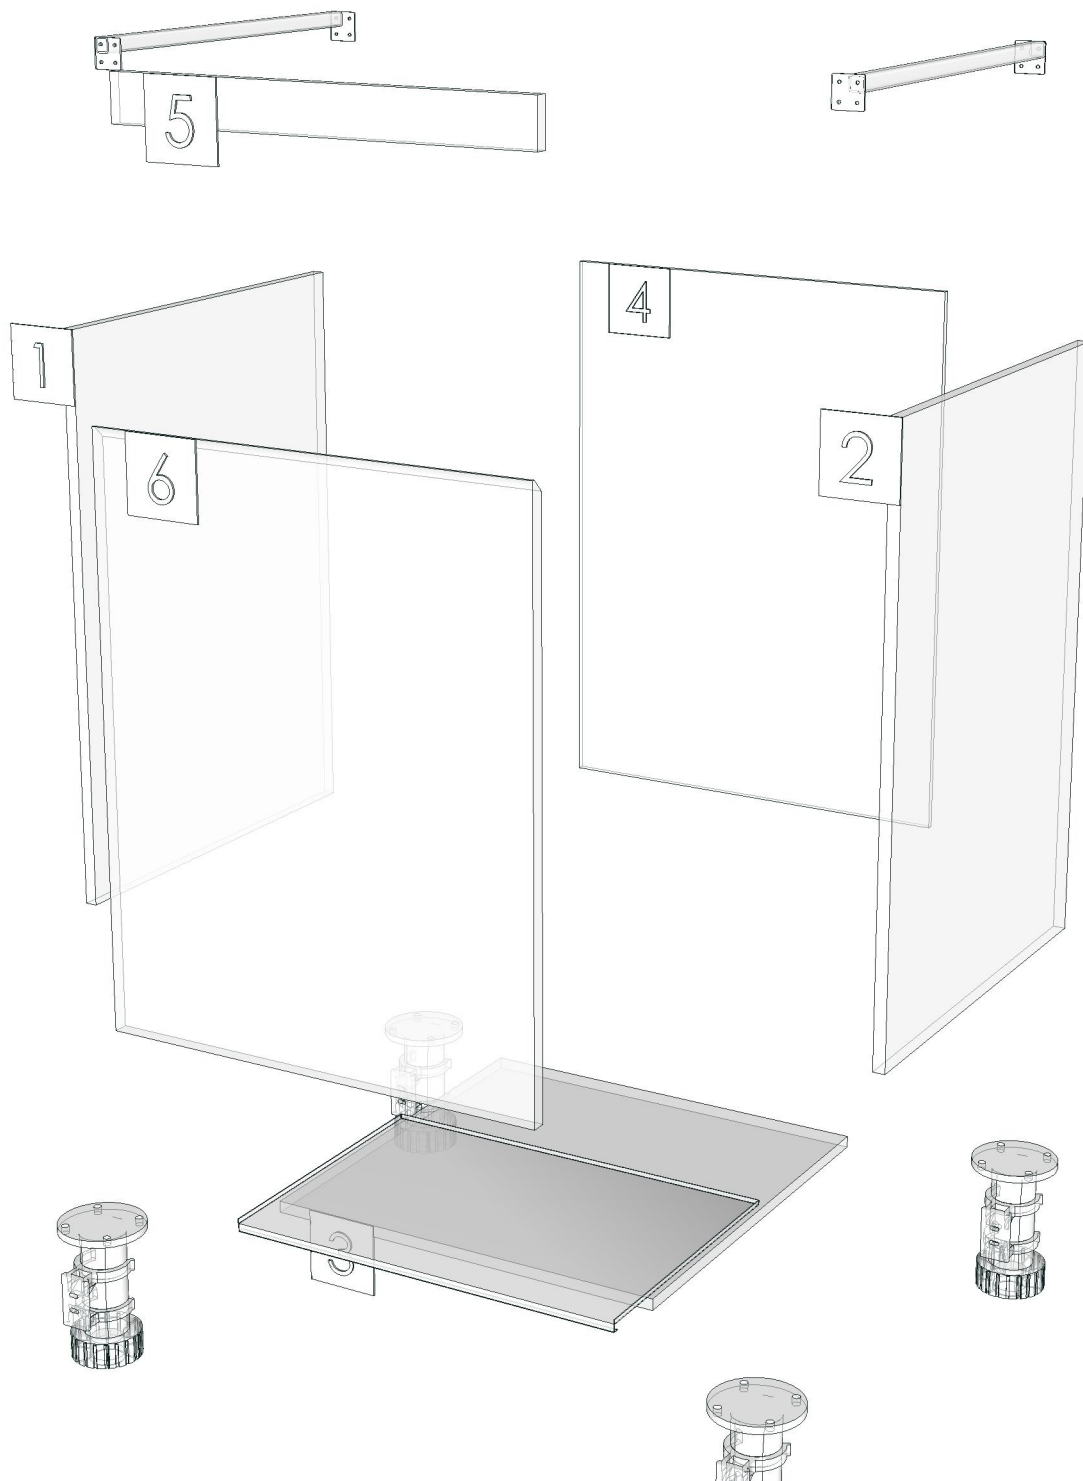

Model	-RHYTHM_CN		
Creator	CHALEAMPHON	.BCP Name	INDEX_C3D_KITCHEN2
Reviewer		Order	H001798
Approves		Date	14/06/2025