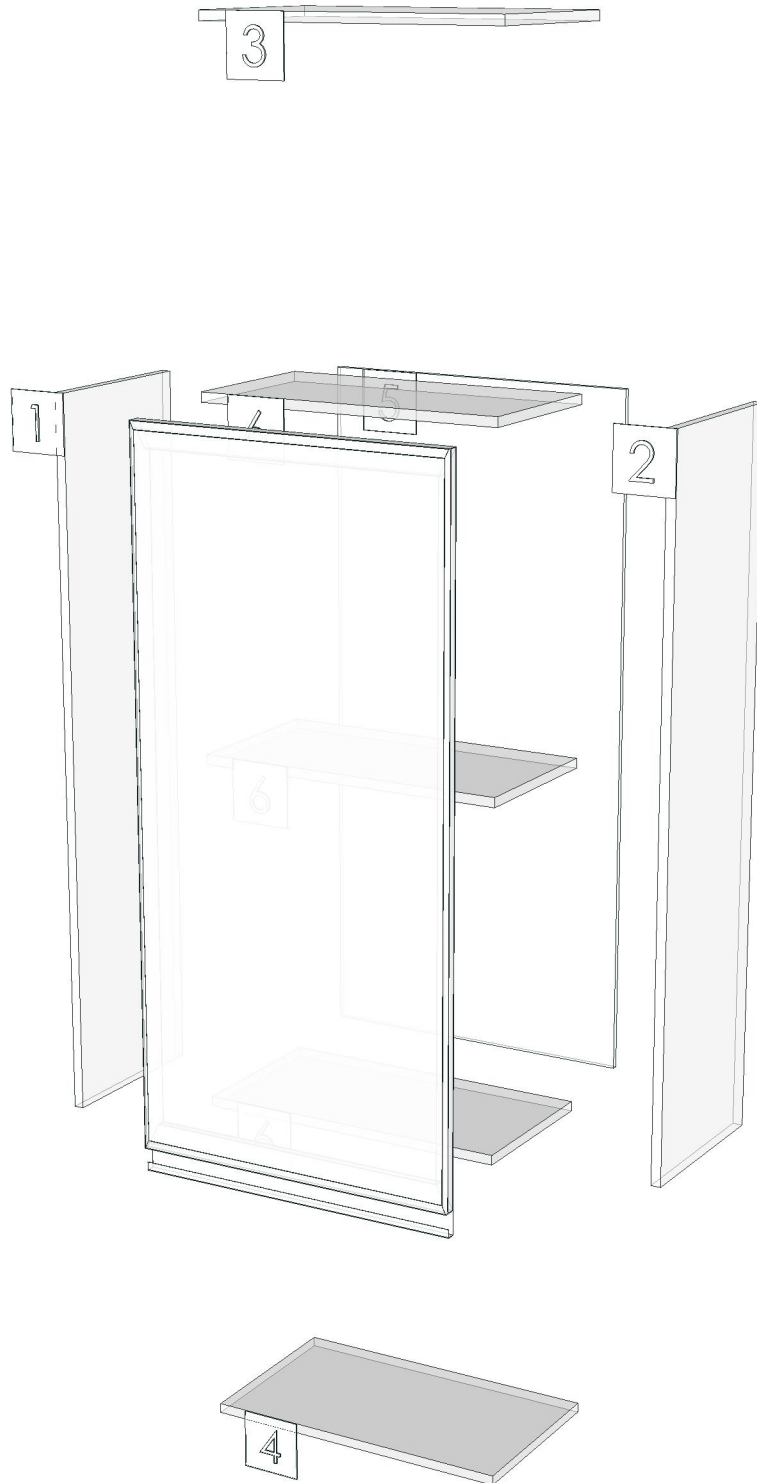

Model	-		
Creator	CHALEAMPON	.BCP Name	INDEX_C3D_KITCHEN2
Reviewer		Order	H001991
Approves		Date	10/09/2025