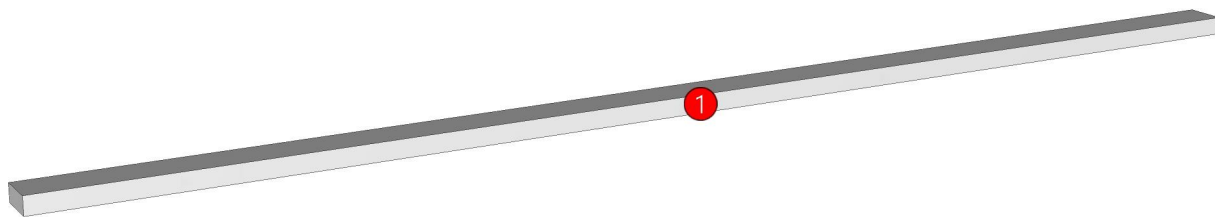

- K100R-160158666
- K1002R-160168888
- K1006R-160169004
- K200L-1601
- K200R-1601