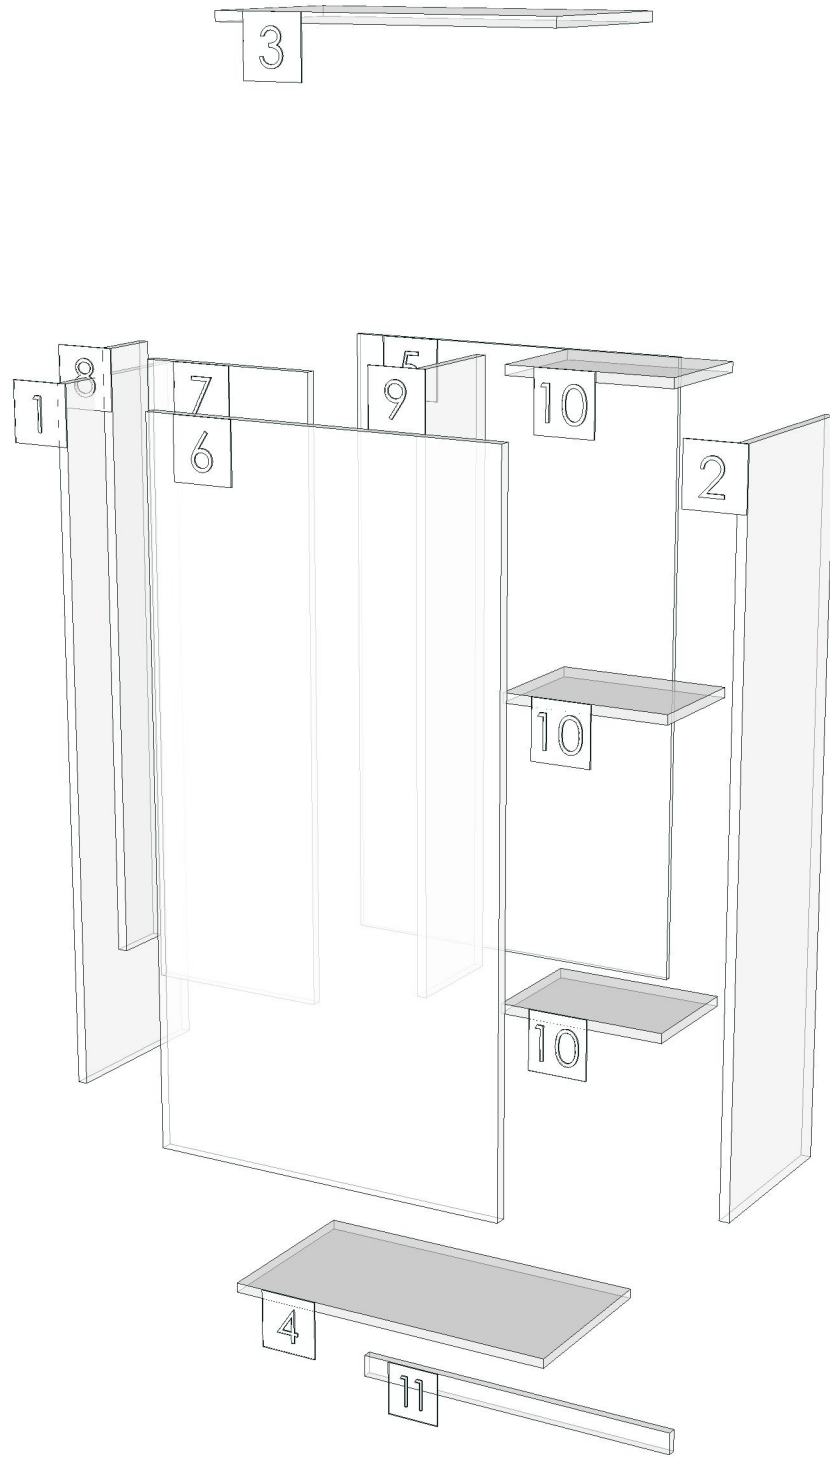

Model	-		
Creator	CHALEAMPON	.BCP Name	INDEX_C3D_KITCHEN2
Reviewer		Order	H001989
Approves		Date	10/09/2025