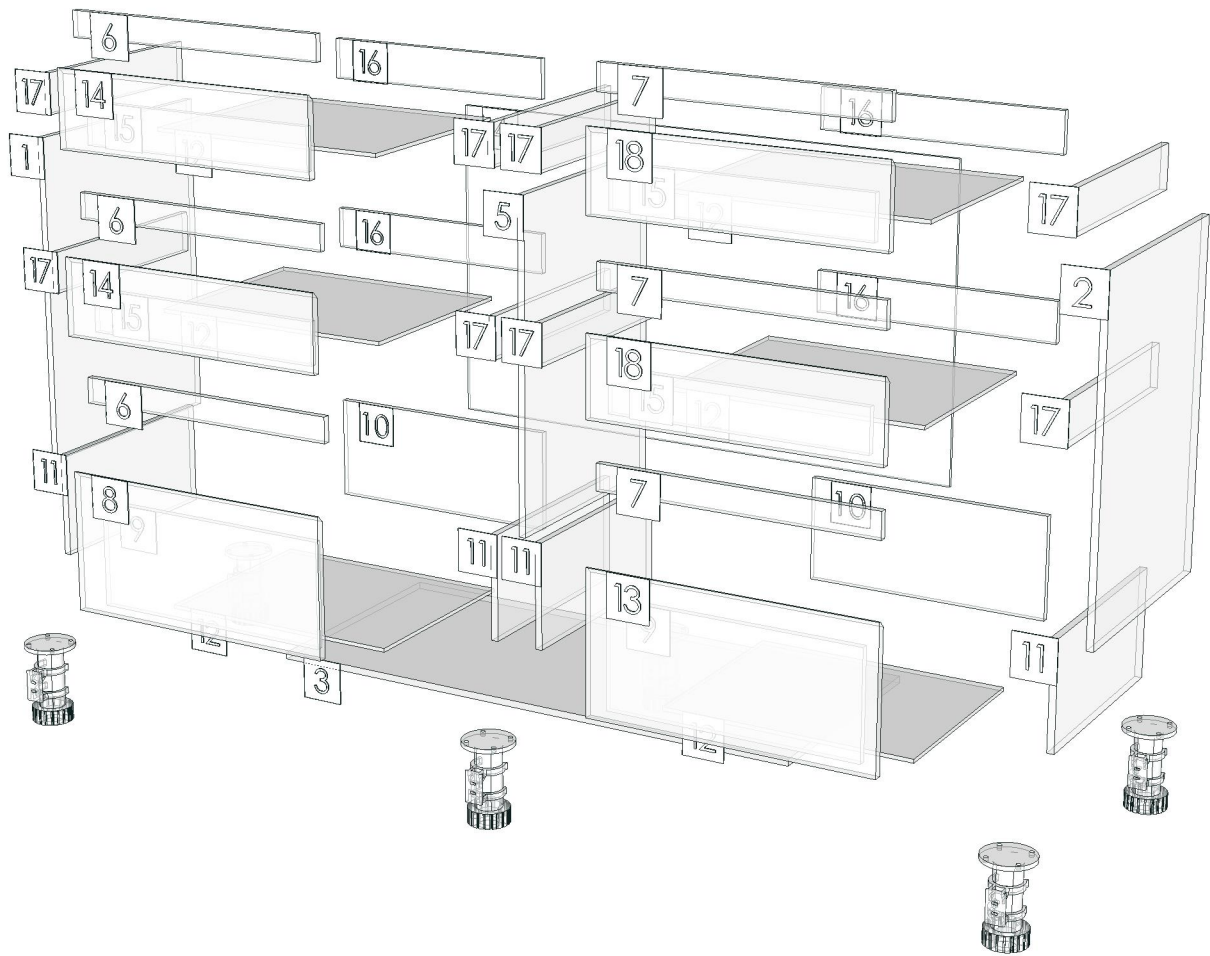

Model	-RHYTHM_CN		
Creator	CHALEAMPHON	.BCP Name	INDEX_C3D_KITCHEN2
Reviewer		Order	H001364
Approves		Date	12/12/2024