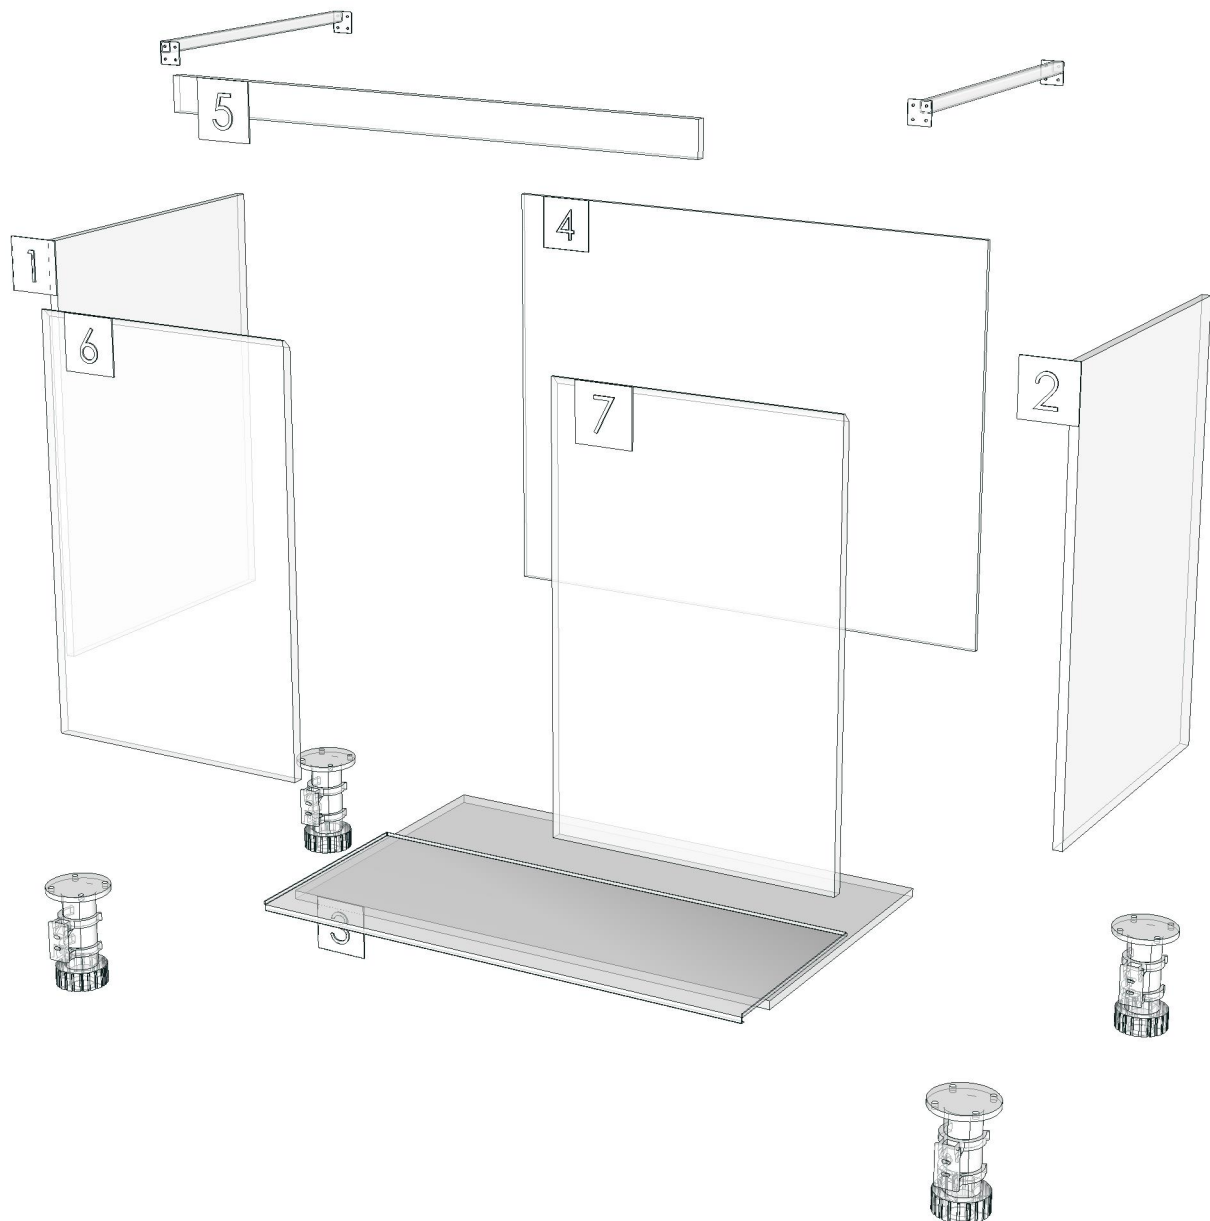

Model	-RHYTHM_CN		
Creator	CHALEAMPHON	.BCP Name	INDEX_C3D_KITCHEN2
Reviewer		Order	H001366
Approves		Date	08/05/2025