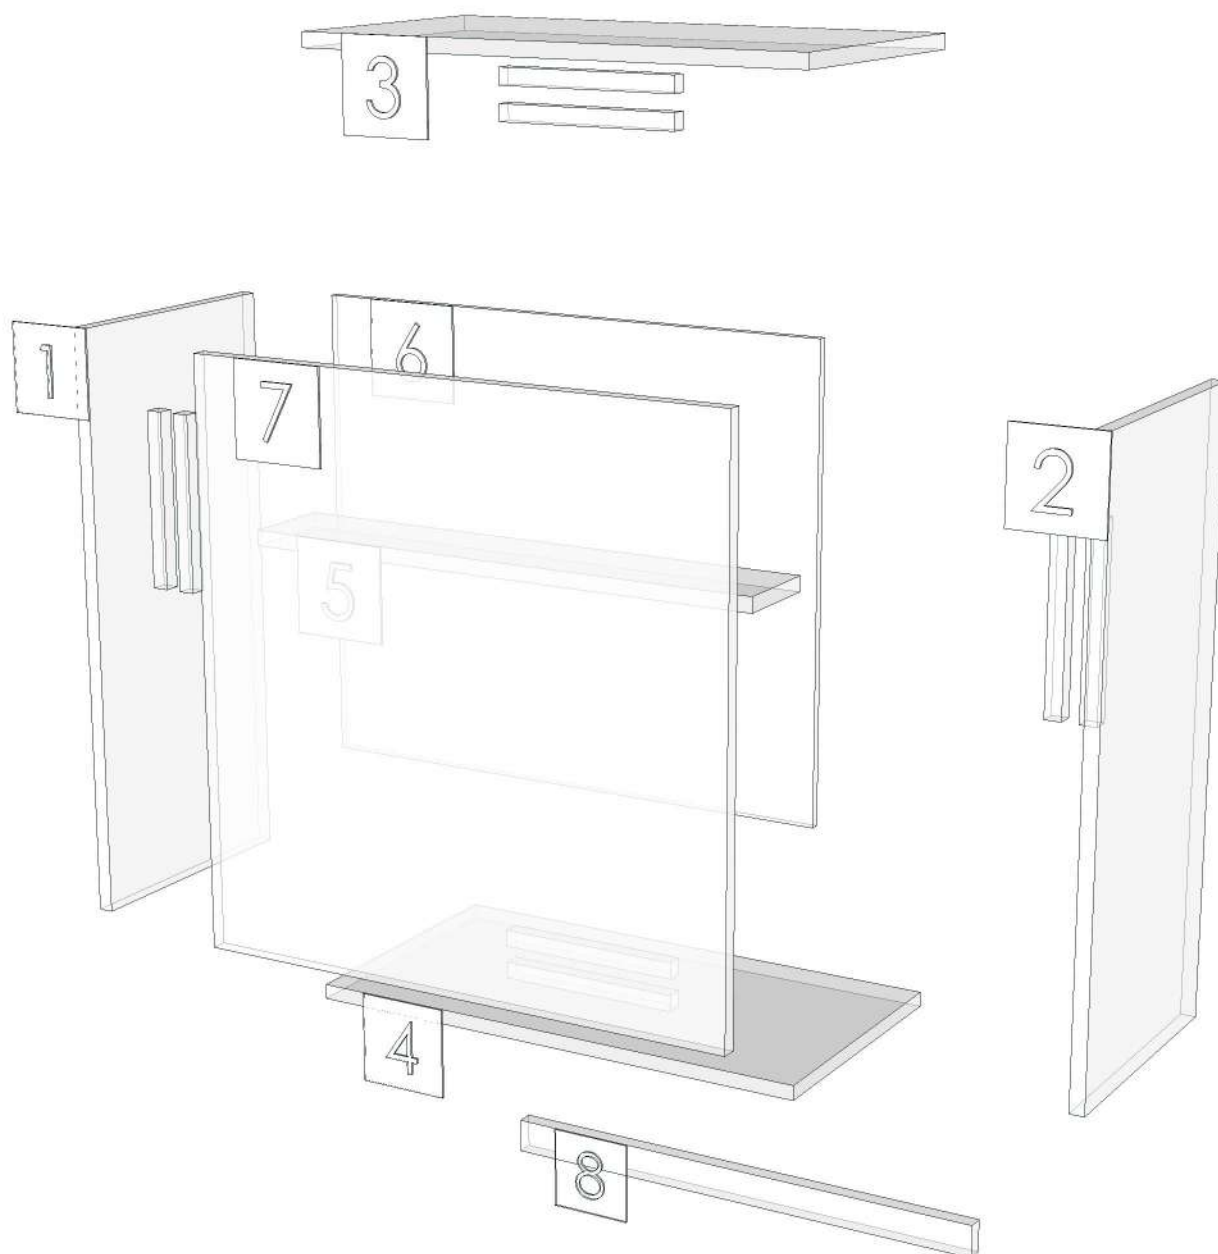

Model	-CO RM9		
Creator	CHALEAMPON	.BCP Name	INDEX_C3D_KITCHEN2
Reviewer		Order	H001699
Approves		Date	08/05/2025