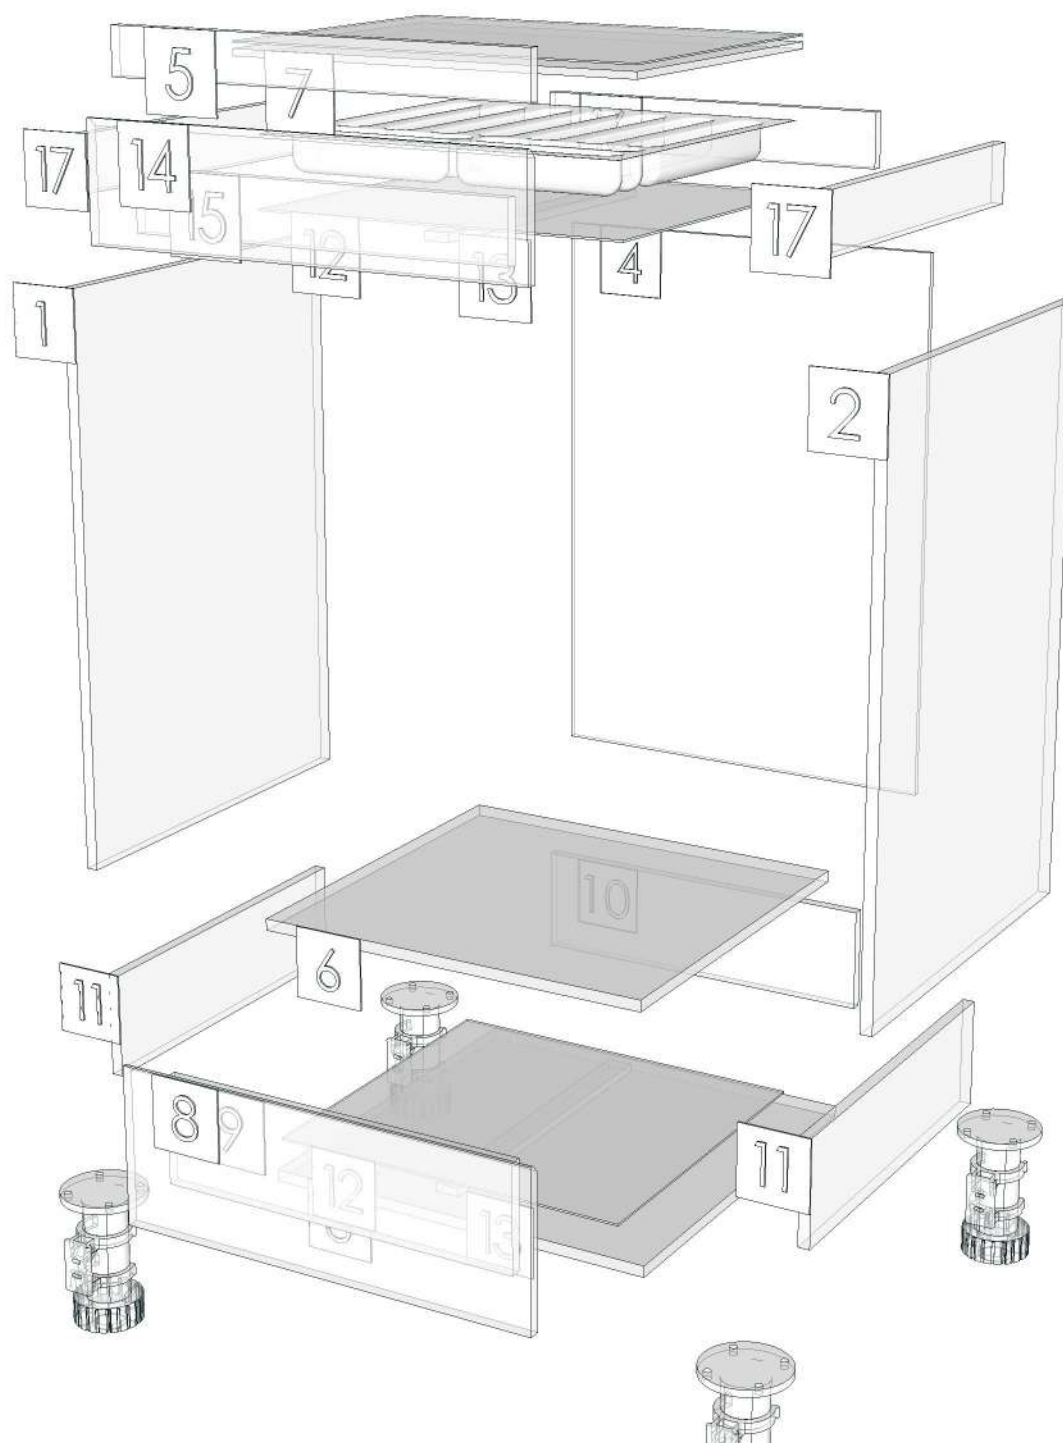

Model	-CO_RM9		
Creator	CHALEAMPHON	.BCP Name	INDEX_C3D_KITCHEN2
Reviewer		Order	H001647
Approves		Date	21/04/2025