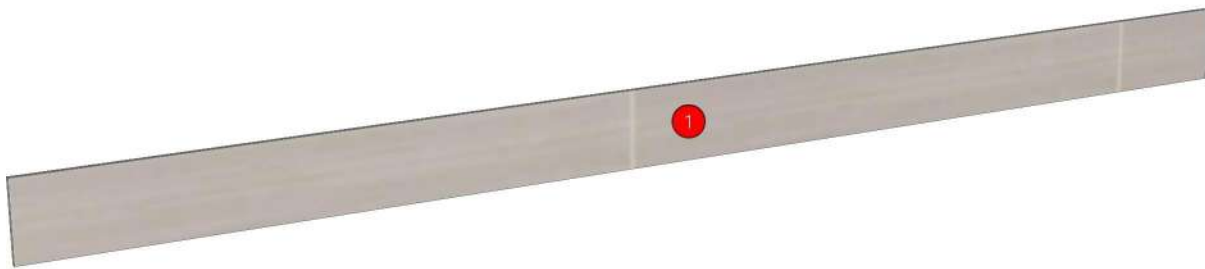

K41L-160160107