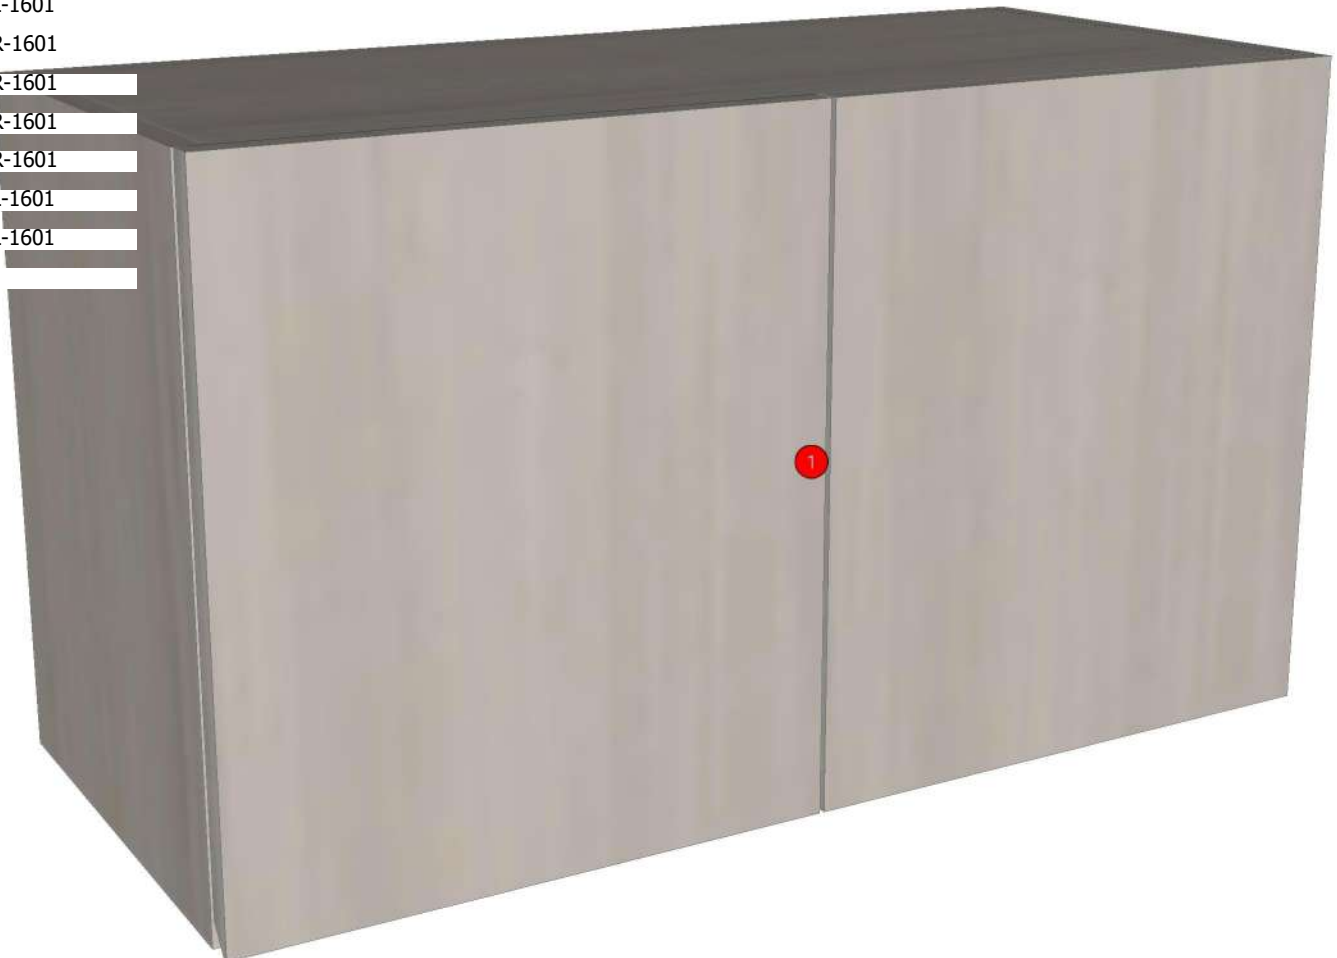

K10L-160160007

K11R-160160021

K12R-160160034

K41L-160160107

K43R-160160120

K42R-160163061

K4R-1601

K23L-1601

K23R-1601

K33R-1601

K35R-1601

K36R-1601

K39L-1601

K54L-1601