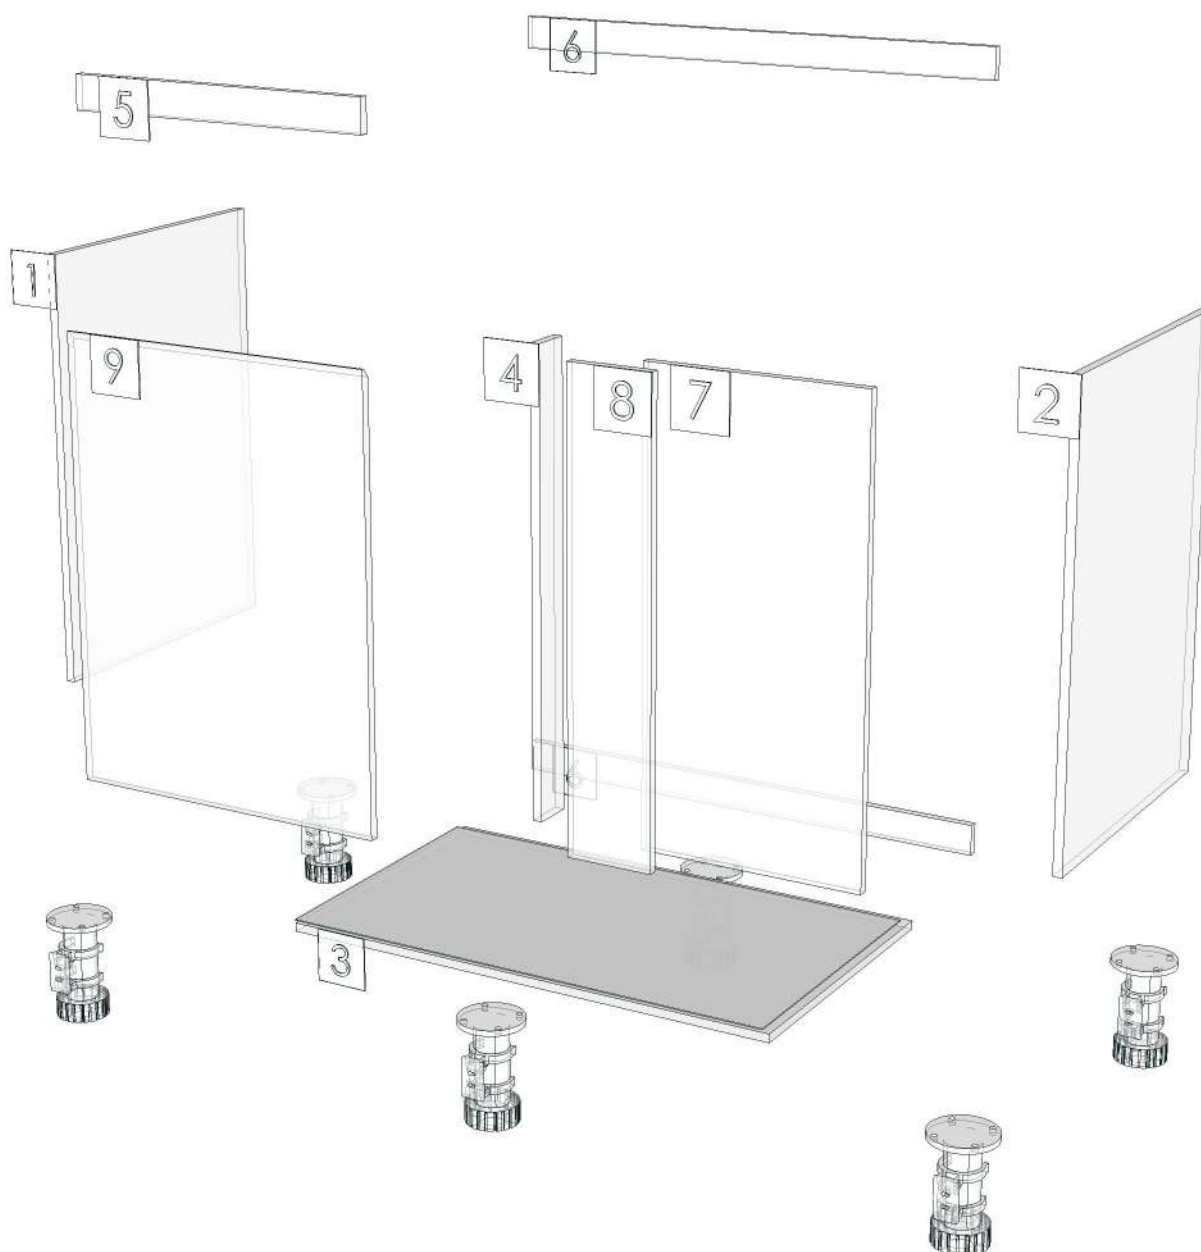

CO_RM9_DBSC100_60L-1000X570X808

Colour

20.39=ML WARM ROVERE AJ1 (WOODRIFT)
20.44=ML WHITE VM1012/2610/2610 (PEAEL)
03.11=PVC 0.15 WHITE SAND #DFS7T06 (MALT)

Edge

01.257=1 AJ1
01.47=1 WHITE

K41L-160160107

Model	-CO RM9		
Creator	CHALEAMPHON	.BCP Name	INDEX_C3D_KITCHEN2
Reviewer		Order	H001738
Approves		Date	26/05/2025