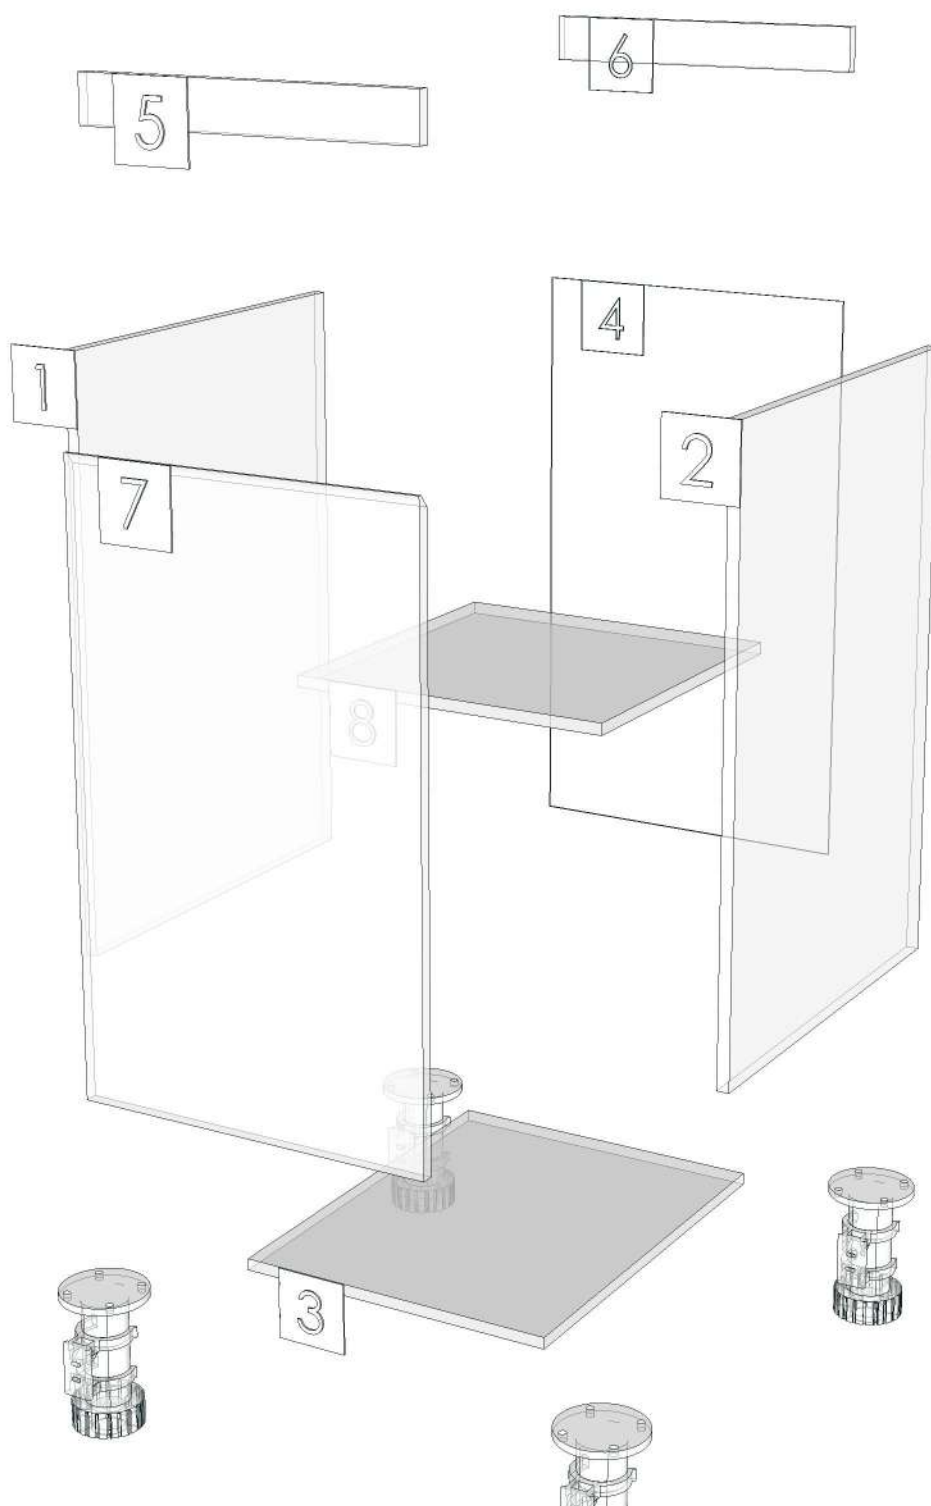

Model	-CO_RM9		
Creator	CHALEAMPHON	.BCP Name	INDEX_C3D_KITCHEN2
Reviewer		Order	H001725
Approves		Date	21/05/2025