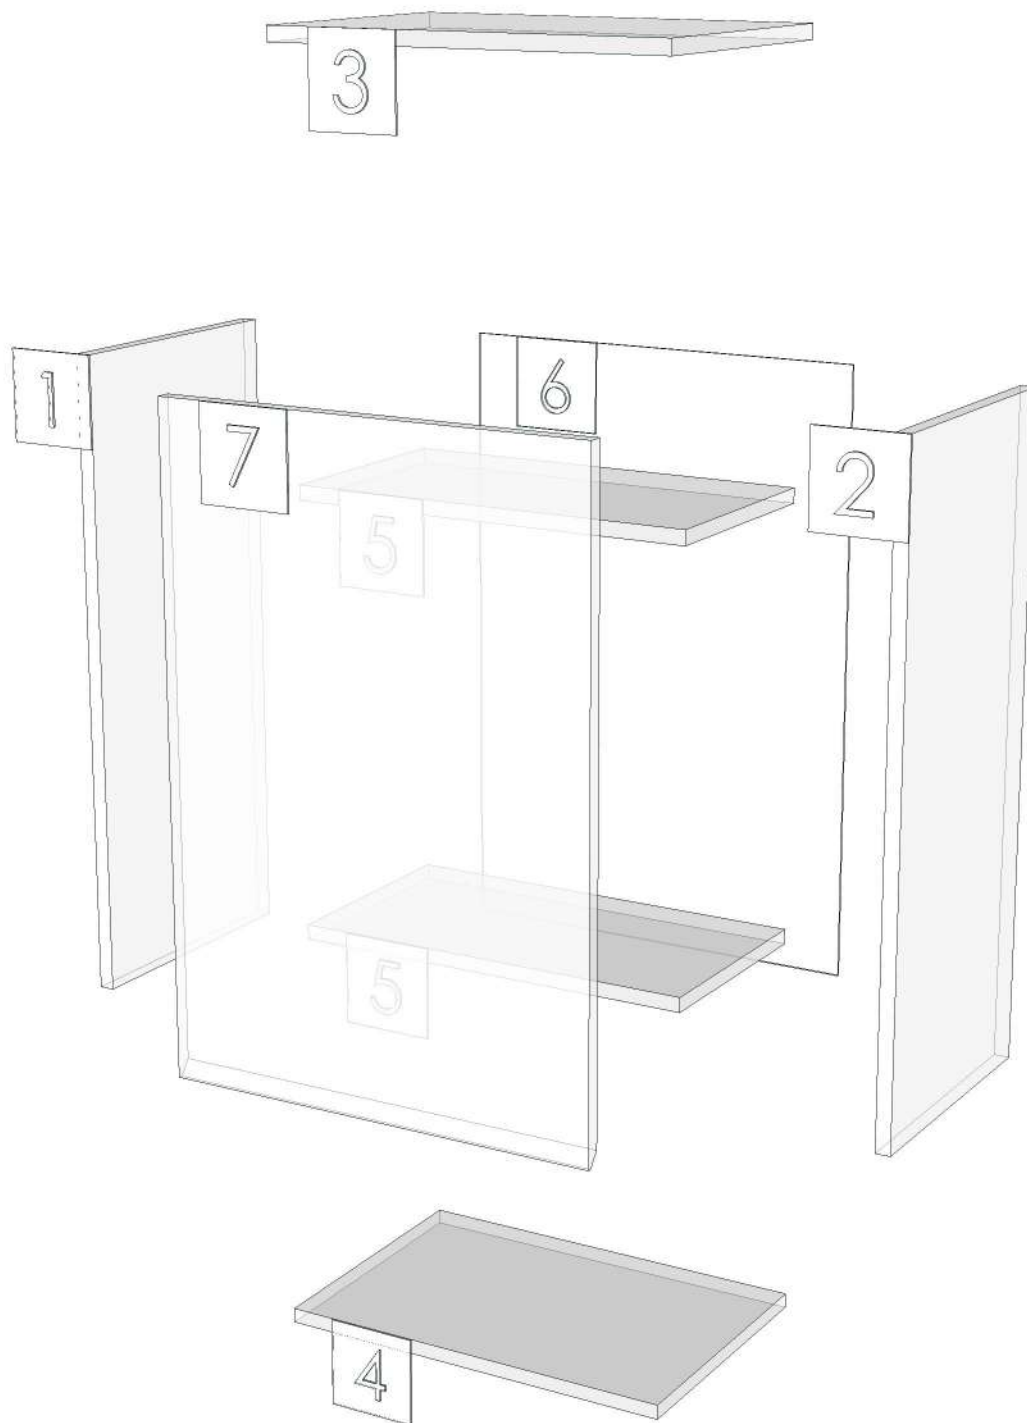

Model	-CO RM9		
Creator	CHALEAMPHON	.BCP Name	INDEX_C3D_KITCHEN2
Reviewer		Order	H001680
Approves		Date	06/05/2025