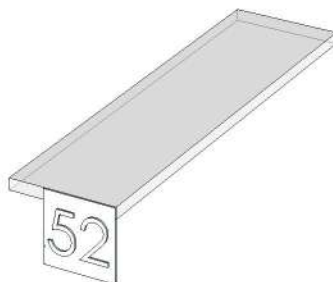

Model	-CO RM9		
Creator	CHALEAMPON	.BCP Name	INDEX_C3D_KITCHEN2
Reviewer		Order	H001591
Approves		Date	06/03/2025