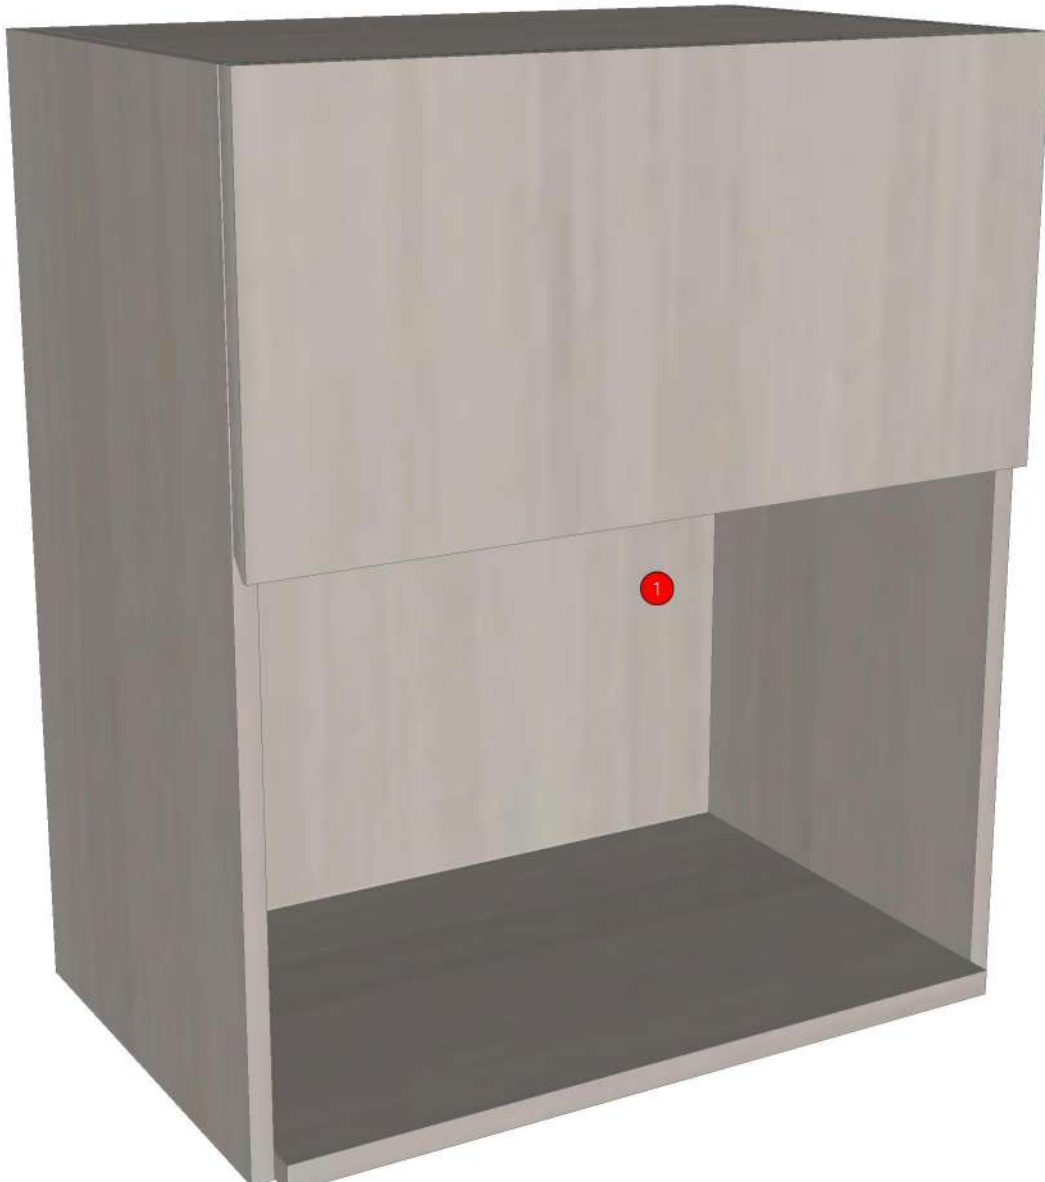

K2R-160159976
K16R-160160085