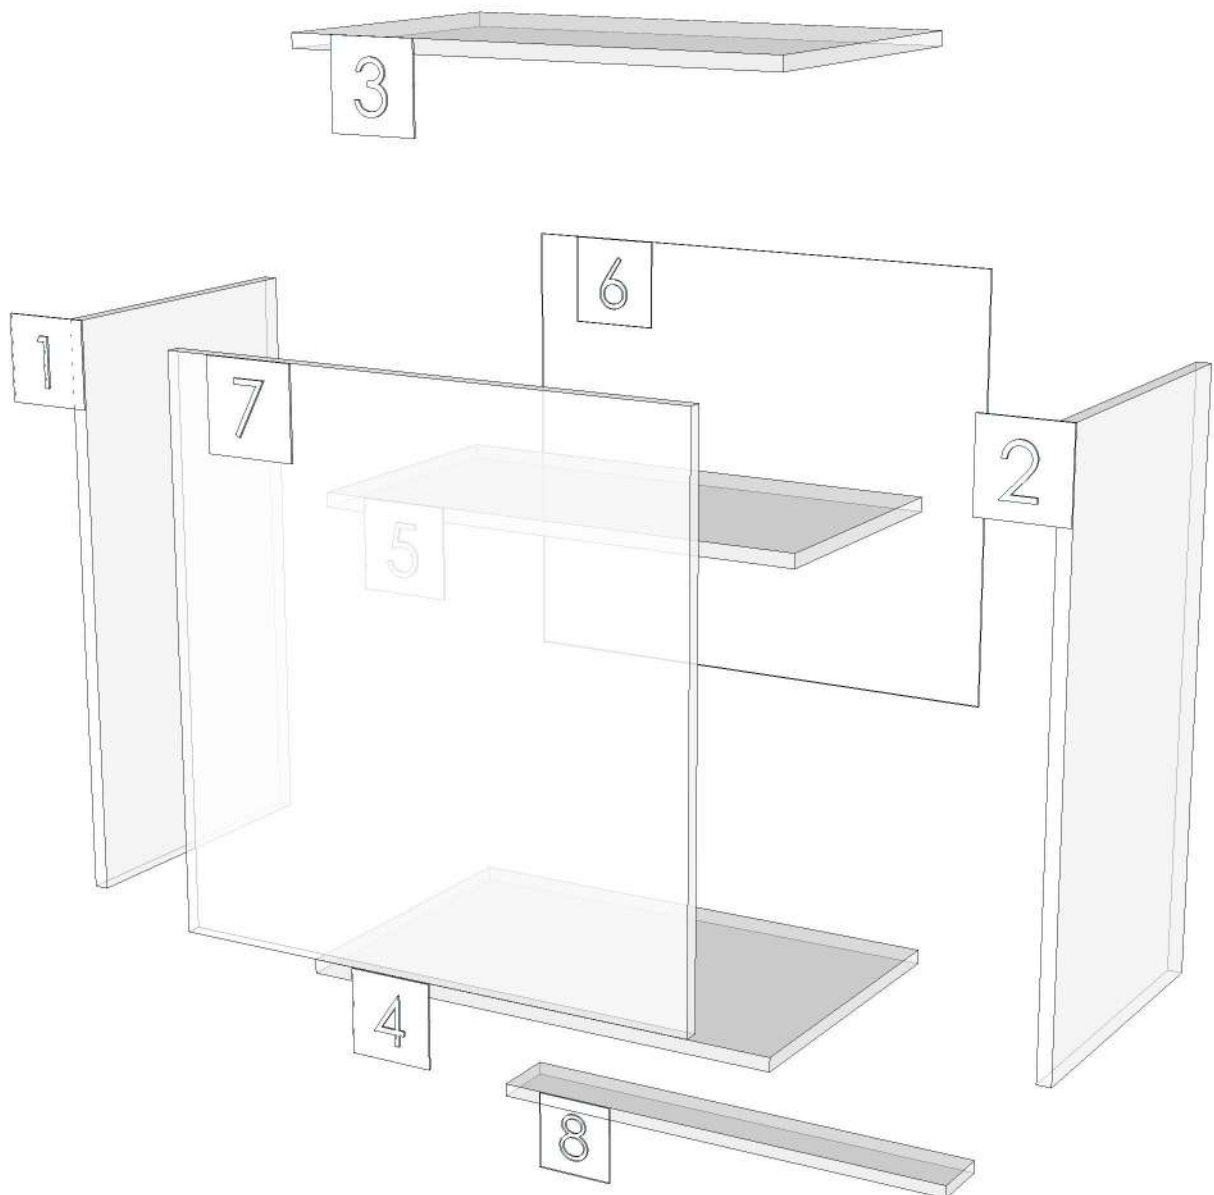

Model	-CO RM9		
Creator	CHALEAMPON	.BCP Name	INDEX_C3D_KITCHEN2
Reviewer		Order	H001585
Approves		Date	05/03/2025