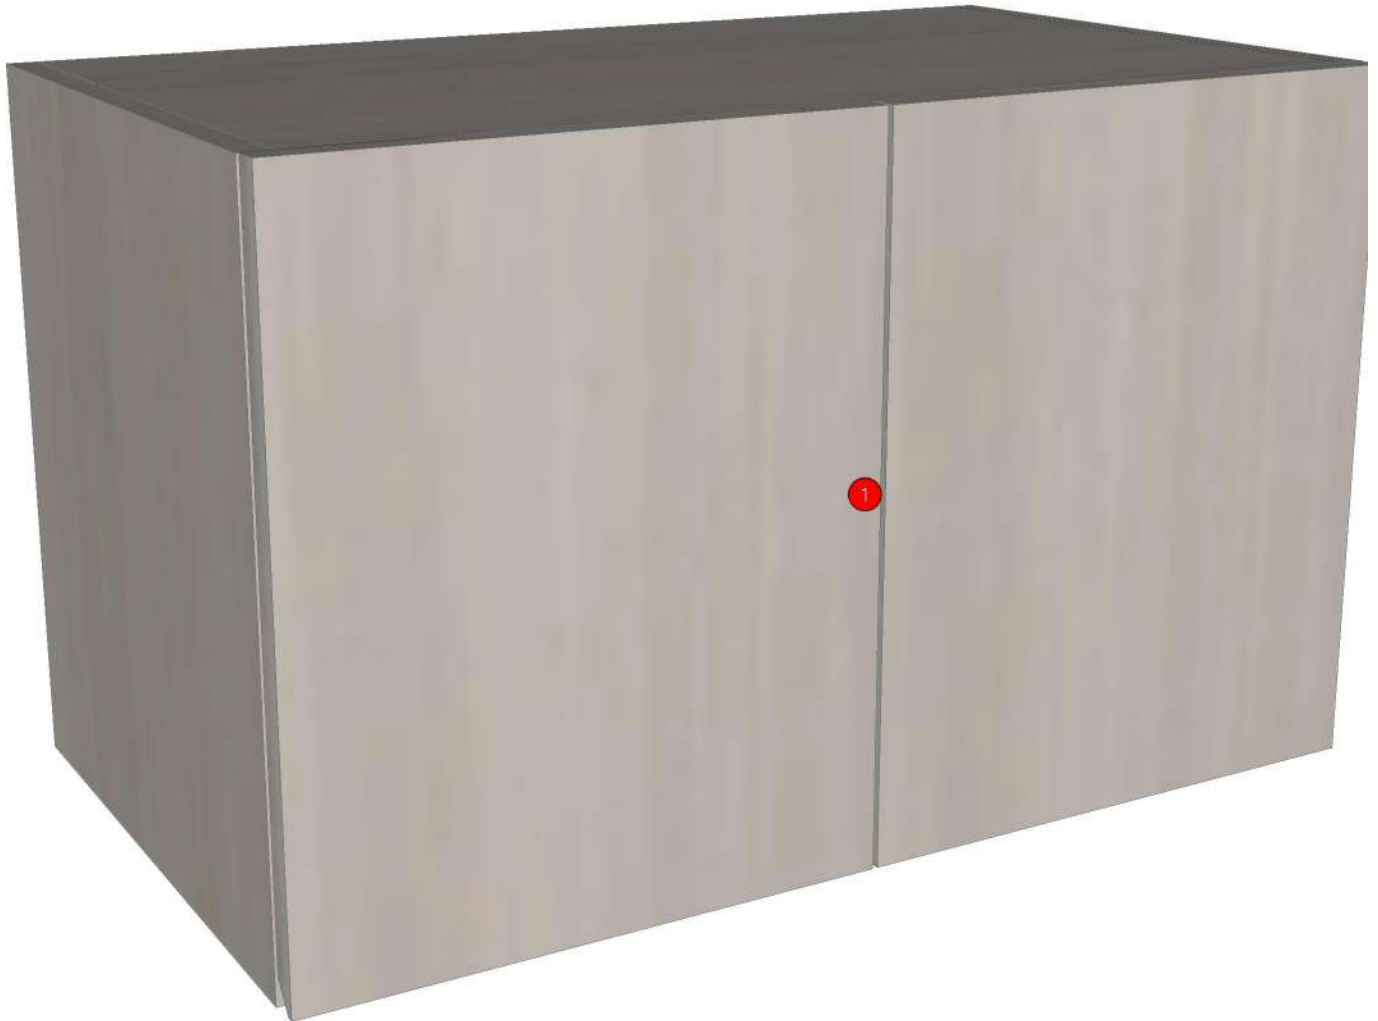

K2R-160159976

K16R-160160085