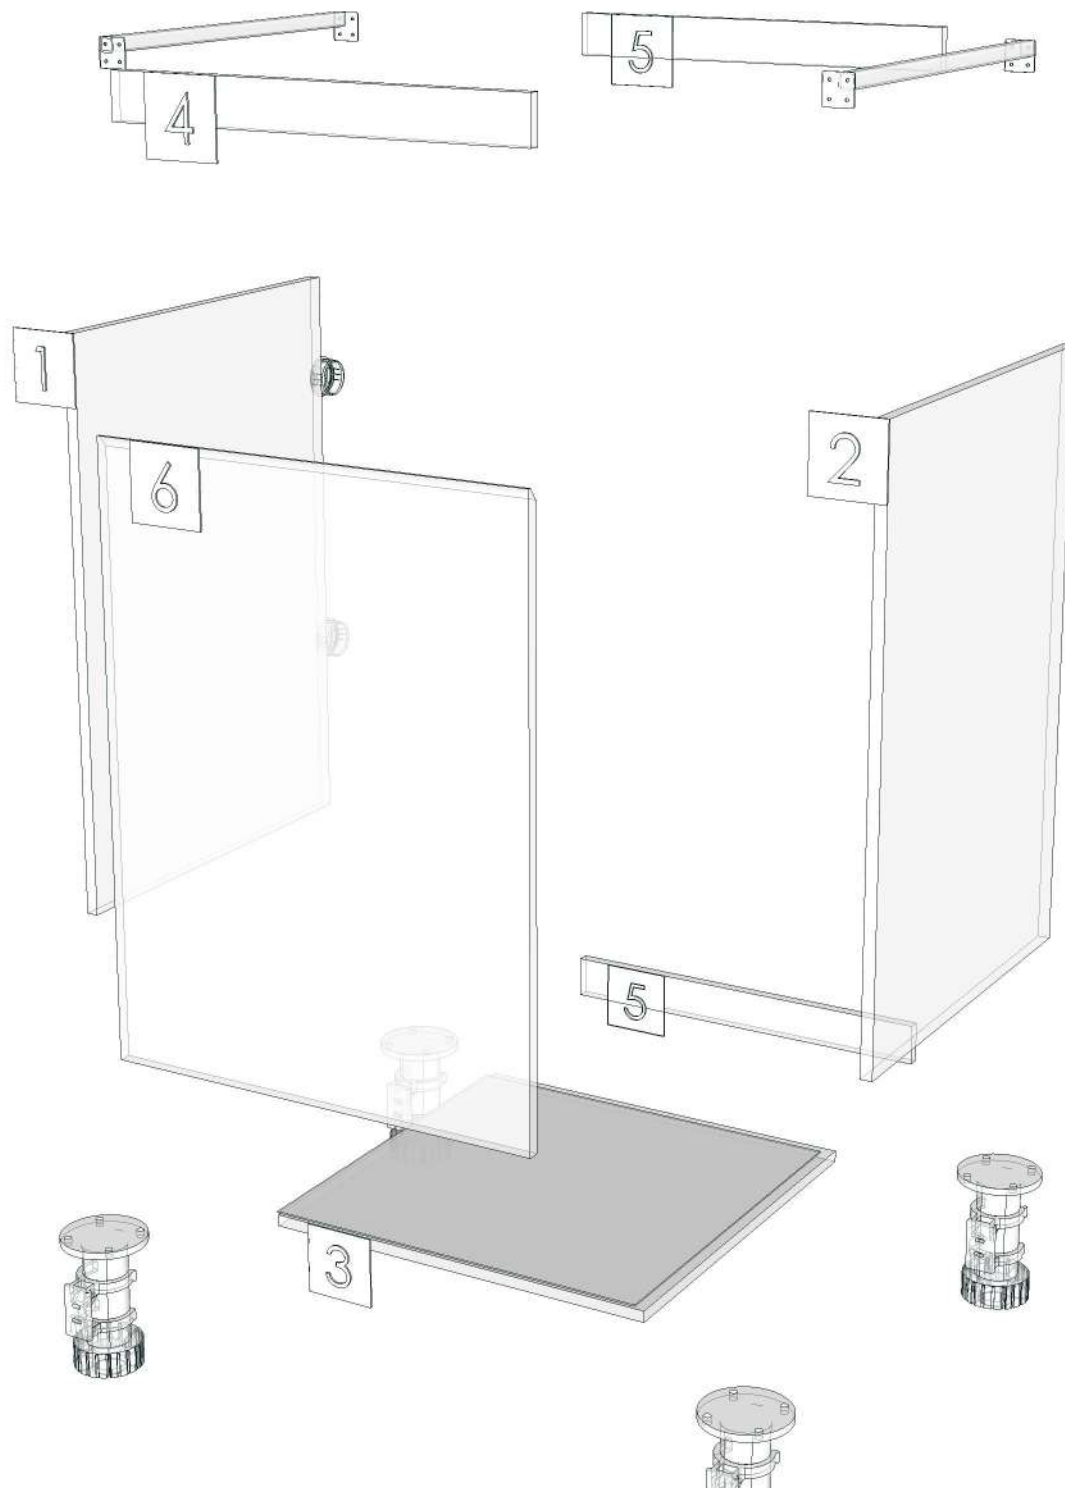

CO_RM9_DBS60R(GL)-600X570X808

Colour

20.39=ML WARM ROVERE AJ1 (WOODRIFT)
20.44=ML WHITE VM1012/2610/2610 (PEAEL)
03.11=PVC 0.15 WHITE SAND #DFS7T06 (MALT)

Edge

01.257=1 AJ1
01.47=1 WHITE

K16R-160160085

Model	-CO RM9		
Creator	CHALEAMPHON	.BCP Name	INDEX_C3D_KITCHEN2
Reviewer		Order	H001735
Approves		Date	24/05/2025