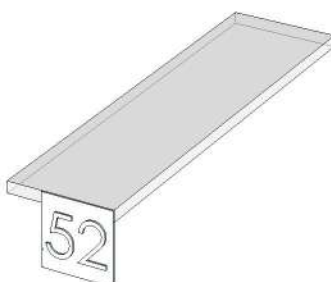

Model	-CO RM9		
Creator	CHALEAMPON	.BCP Name	INDEX_C3D_KITCHEN2
Reviewer		Order	H001591
Approves		Date	06/03/2025