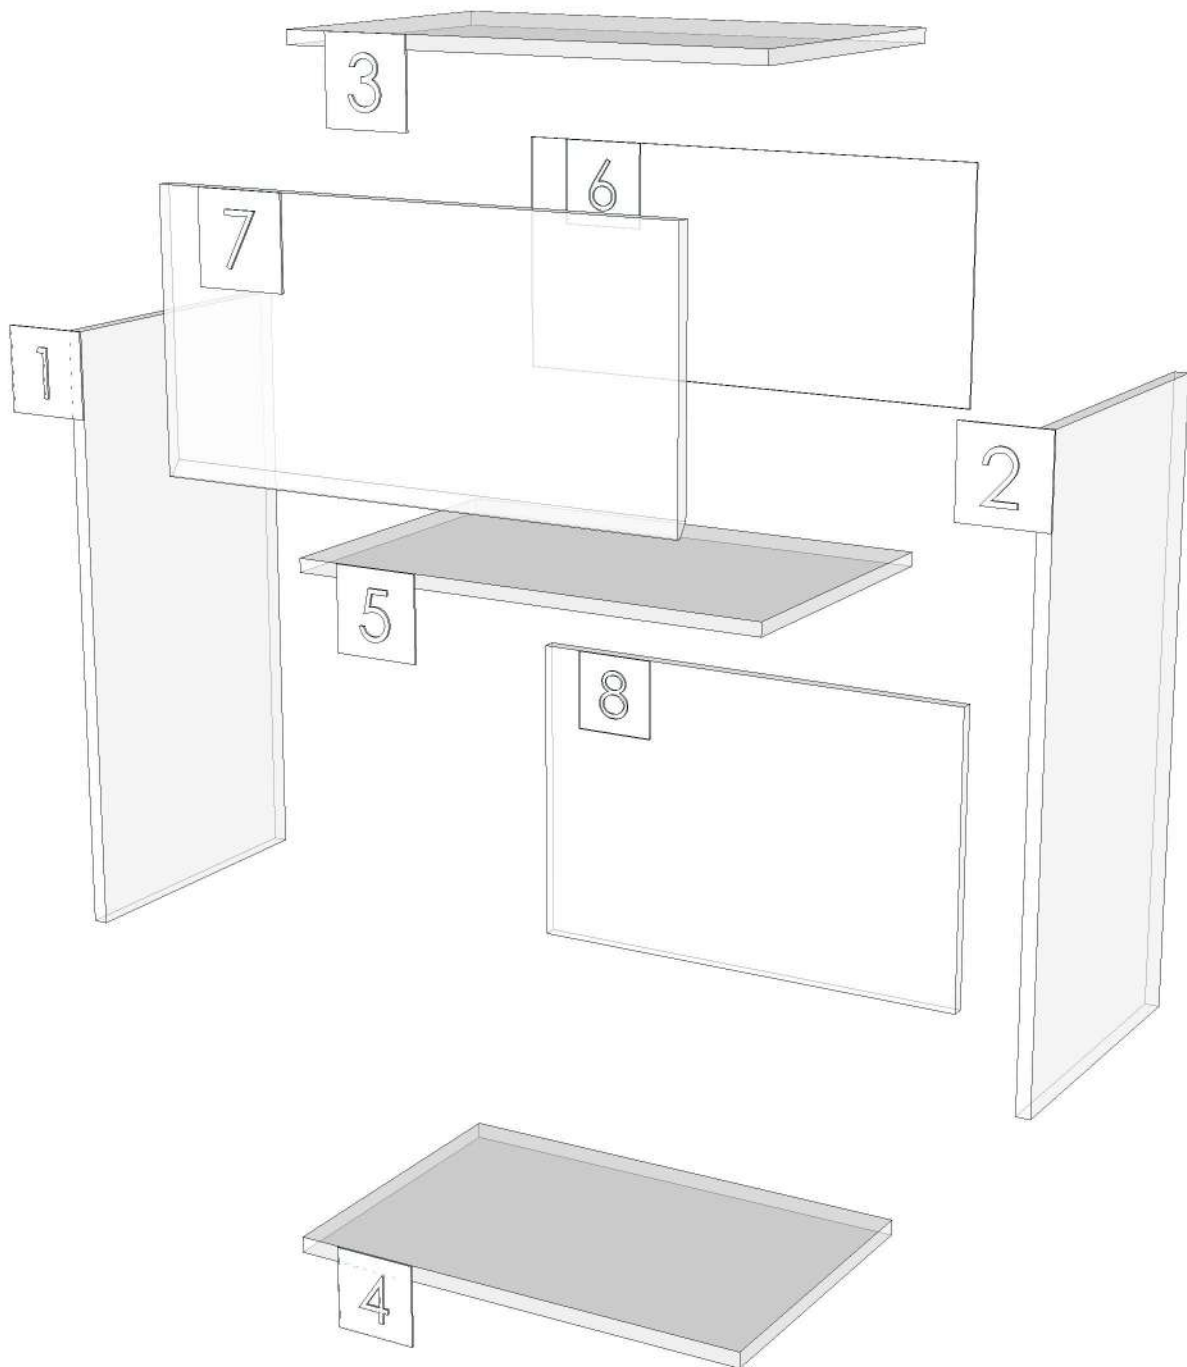

Model	-CO RM9		
Creator	CHALEAMPHON	.BCP Name	INDEX_C3D_KITCHEN2
Reviewer		Order	H001584
Approves		Date	05/03/2025