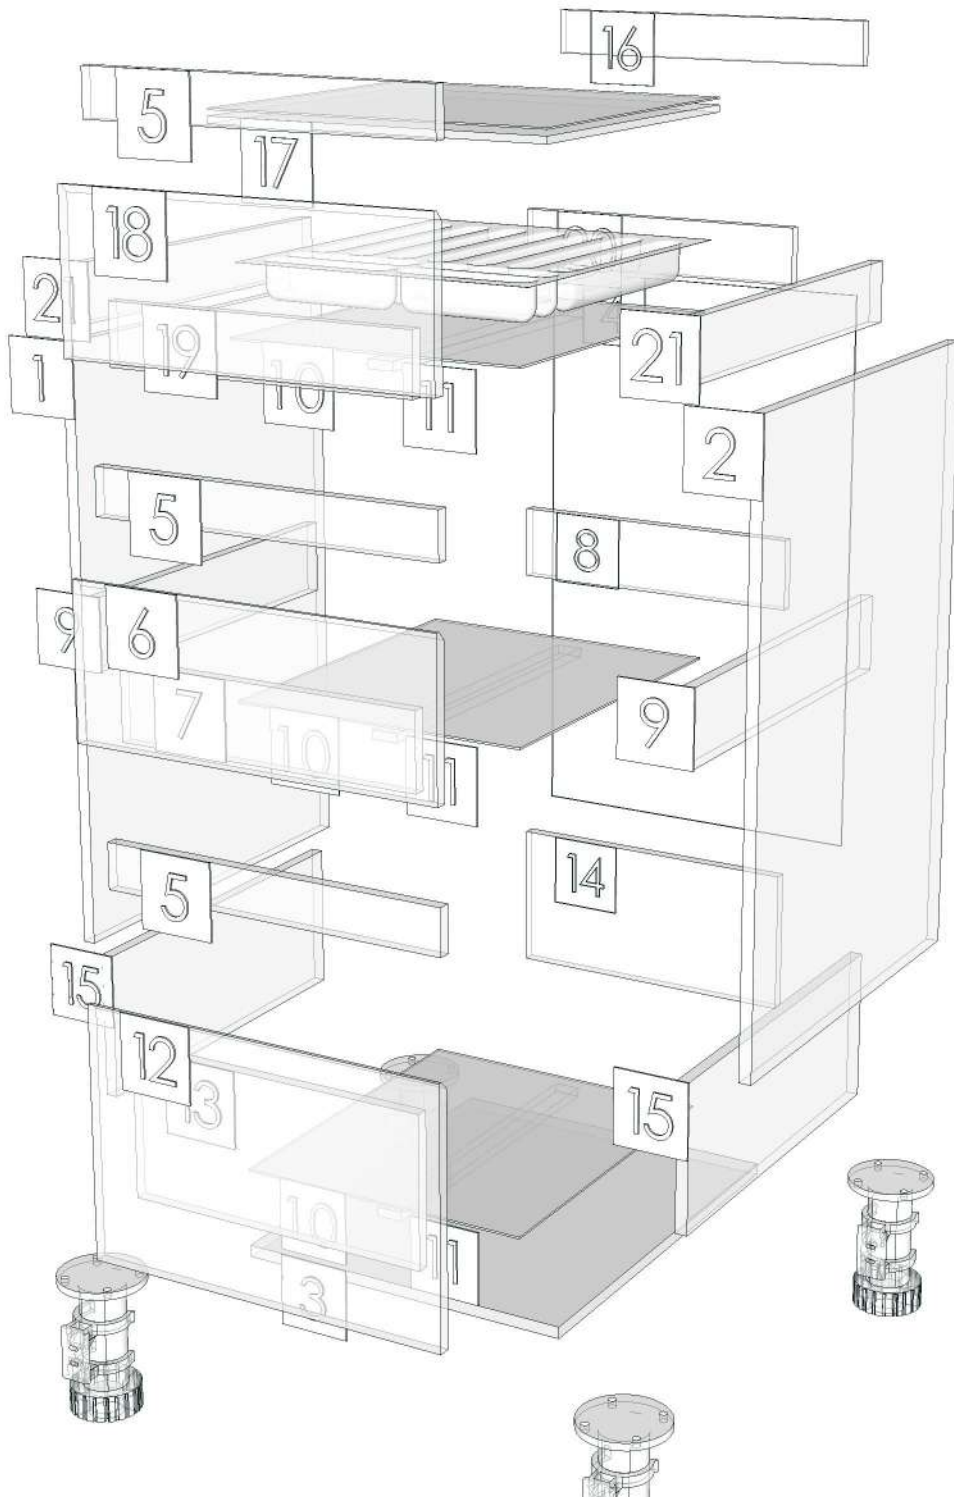

Model	-CO_RM9		
Creator	CHALEAMPHON	.BCP Name	INDEX_C3D_KITCHEN2
Reviewer		Order	H001728
Approves		Date	22/05/2025