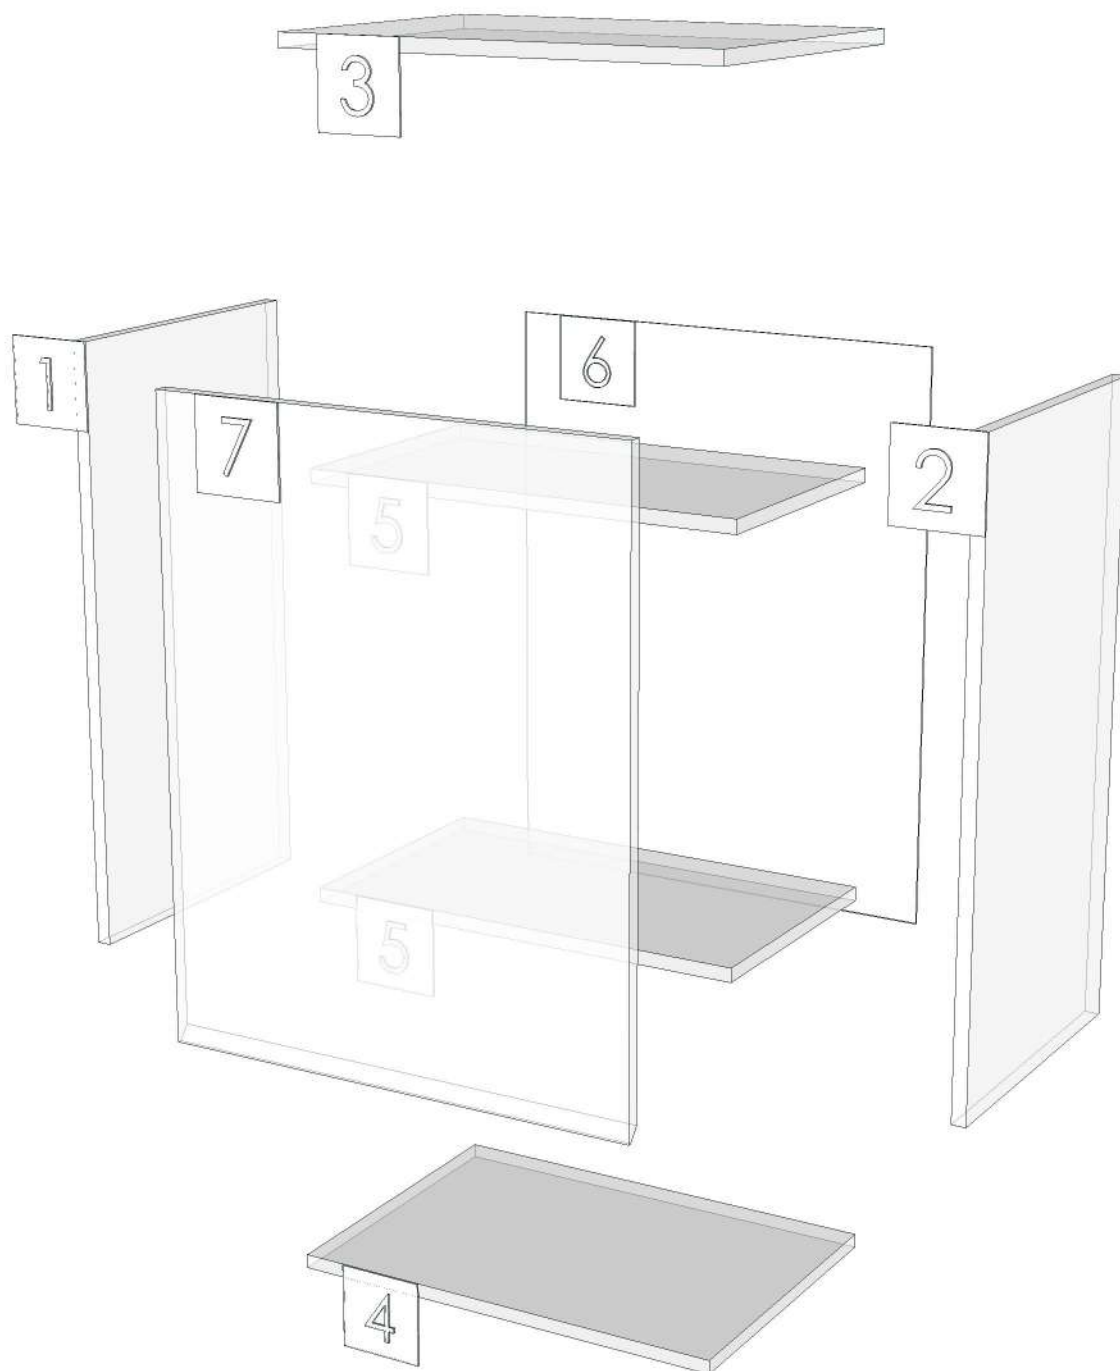

20.44=ML WHITE VM1012/2610/2610 (PEAEL)

03.11=PVC 0.15 WHITE SAND #DFS7T06 (MALT)

Edge

01.366=1 BS9

01.47=1 WHITE

K16R-160160085

Model	-CO RM9		
Creator	CHALEAMPHON	.BCP Name	INDEX_C3D_KITCHEN2
Reviewer		Order	H001697
Approves		Date	08/05/2025