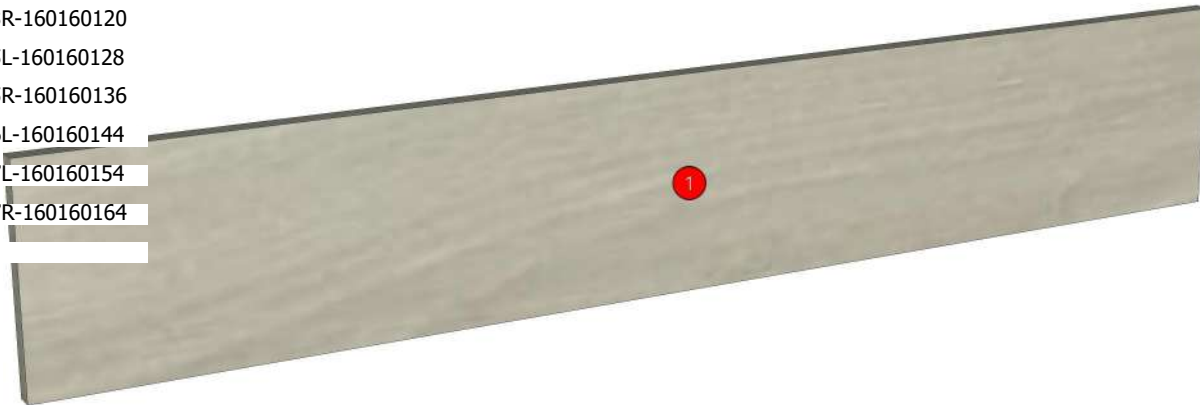

- K1L-160159960
- K1R-160159968
- K2R-160159976
- K7R-160159986
- K9L-160159996
- K10L-160160007
- K11R-160160021
- K12R-160160034
- K14L-160160062
- K15L-160160073
- K16R-160160085
- K18L-160160095
- K41L-160160107
- K43R-160160120
- K45L-160160128
- K45R-160160136
- K46L-160160144
- K47L-160160154
- K47R-160160164