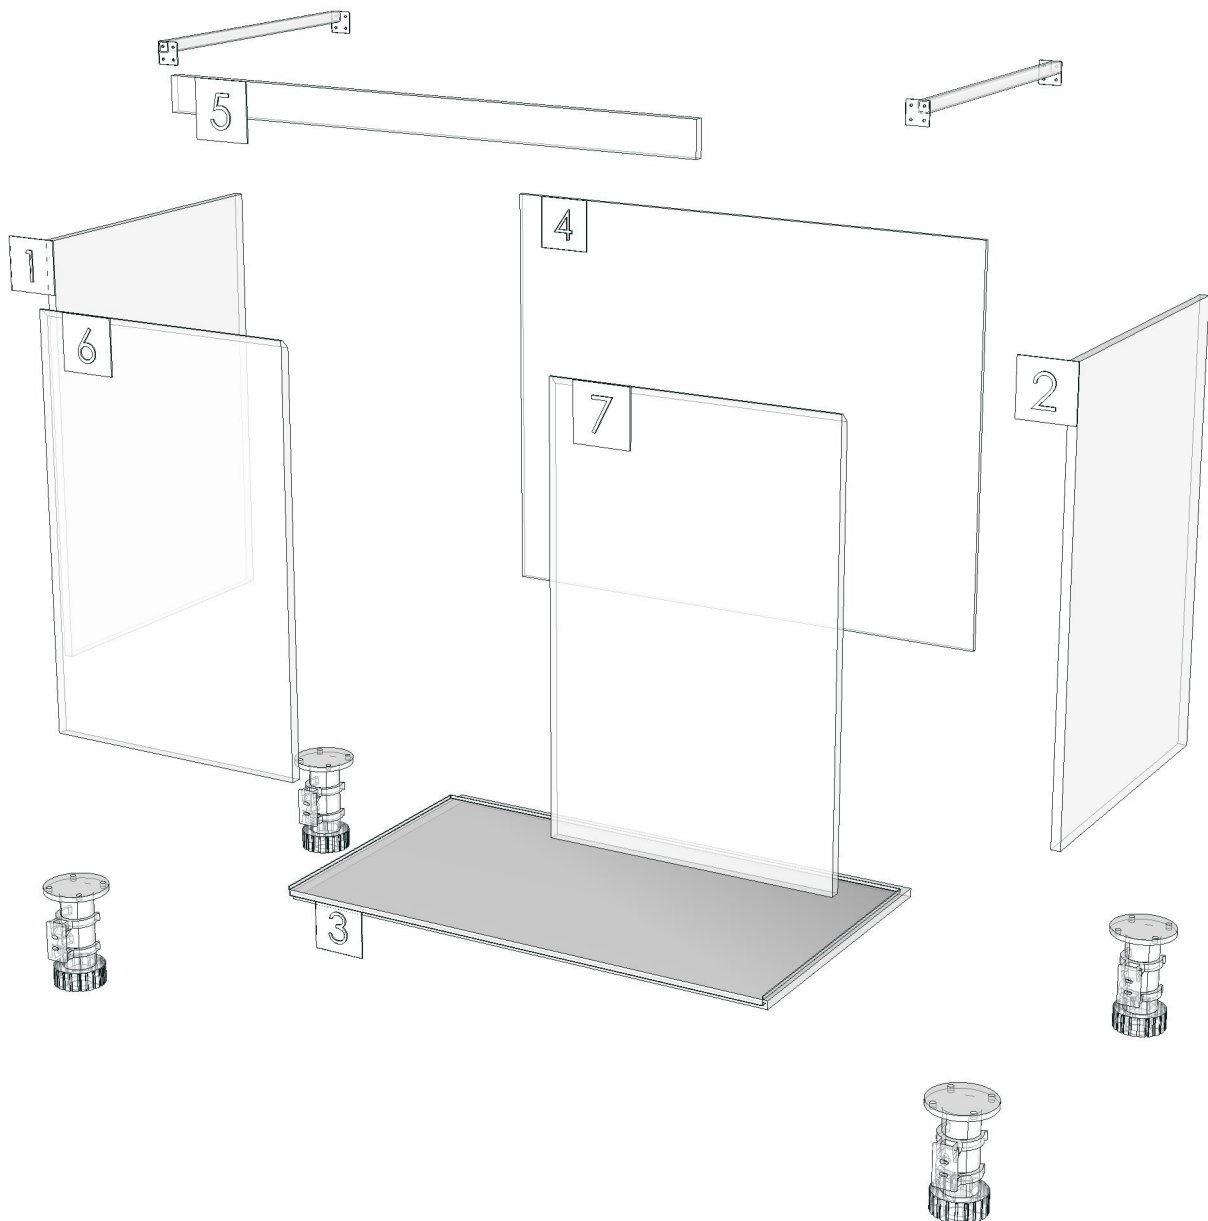

Model	-RHYTHM_CN		
Creator	CHALEAMPHON	.BCP Name	INDEX_C3D_KITCHEN2
Reviewer		Order	H001366
Approves		Date	08/05/2025