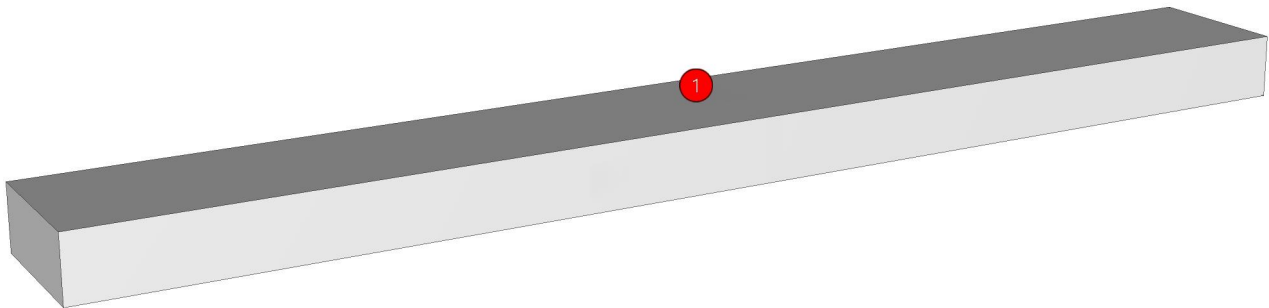

- K101R-160151571
- K102L-160151586
- K102R-160151600
- K103L-160151614
- K104L-160151629
- K106L-160159937
- K207R-160151648
- K208L-160151655
- K100R-160158666
- K103R-160158679
- K105L-160158694
- K107L-160158706