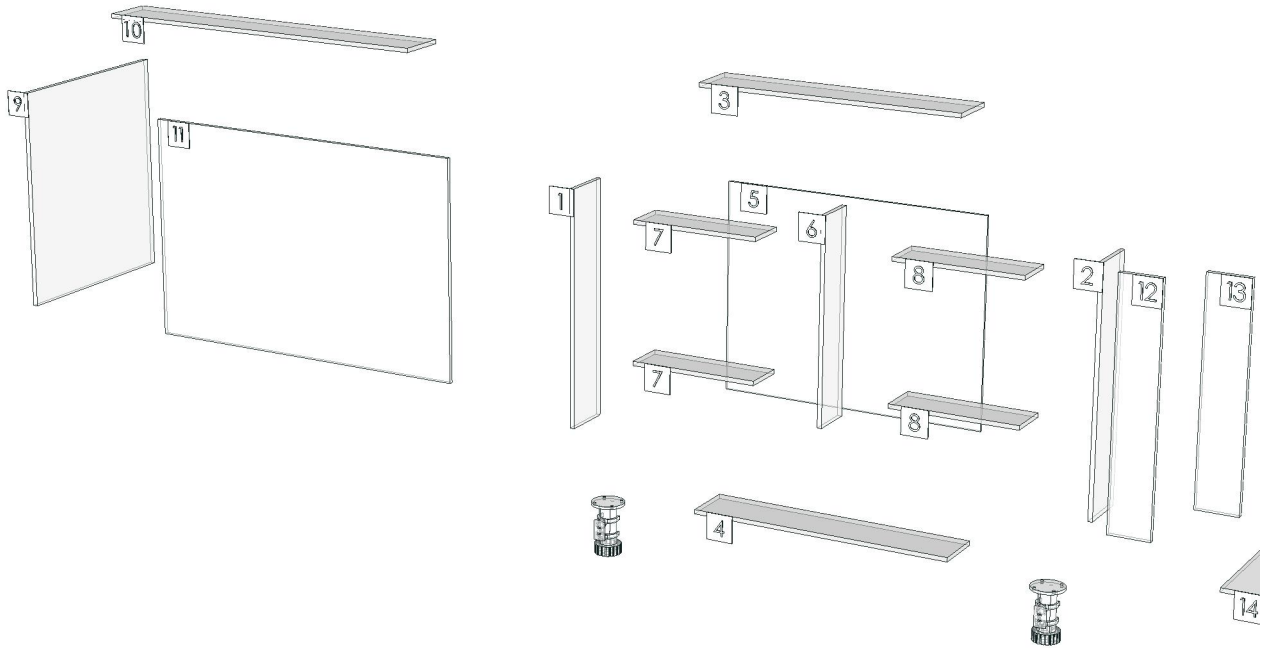

Edge

01.381=1 ML.BROWN NORDIC BT1
01.155=1 SANDSTONE (P7-500M1)

K106L-160151641

Model	-RHYTHM_CN		
Creator	CHALEAMPHON	.BCP Name	INDEX_C3D_KITCHEN2
Reviewer		Order	H001359
Approves		Date	12/03/2025

Model	RHYTHM_CN_DBD133N		
Creator	CHALEAMPHON	.BCP Name	INDEX_C3D_KITCHEN2
Reviewer		Order	H001364
Approves		Date	12/12/2024