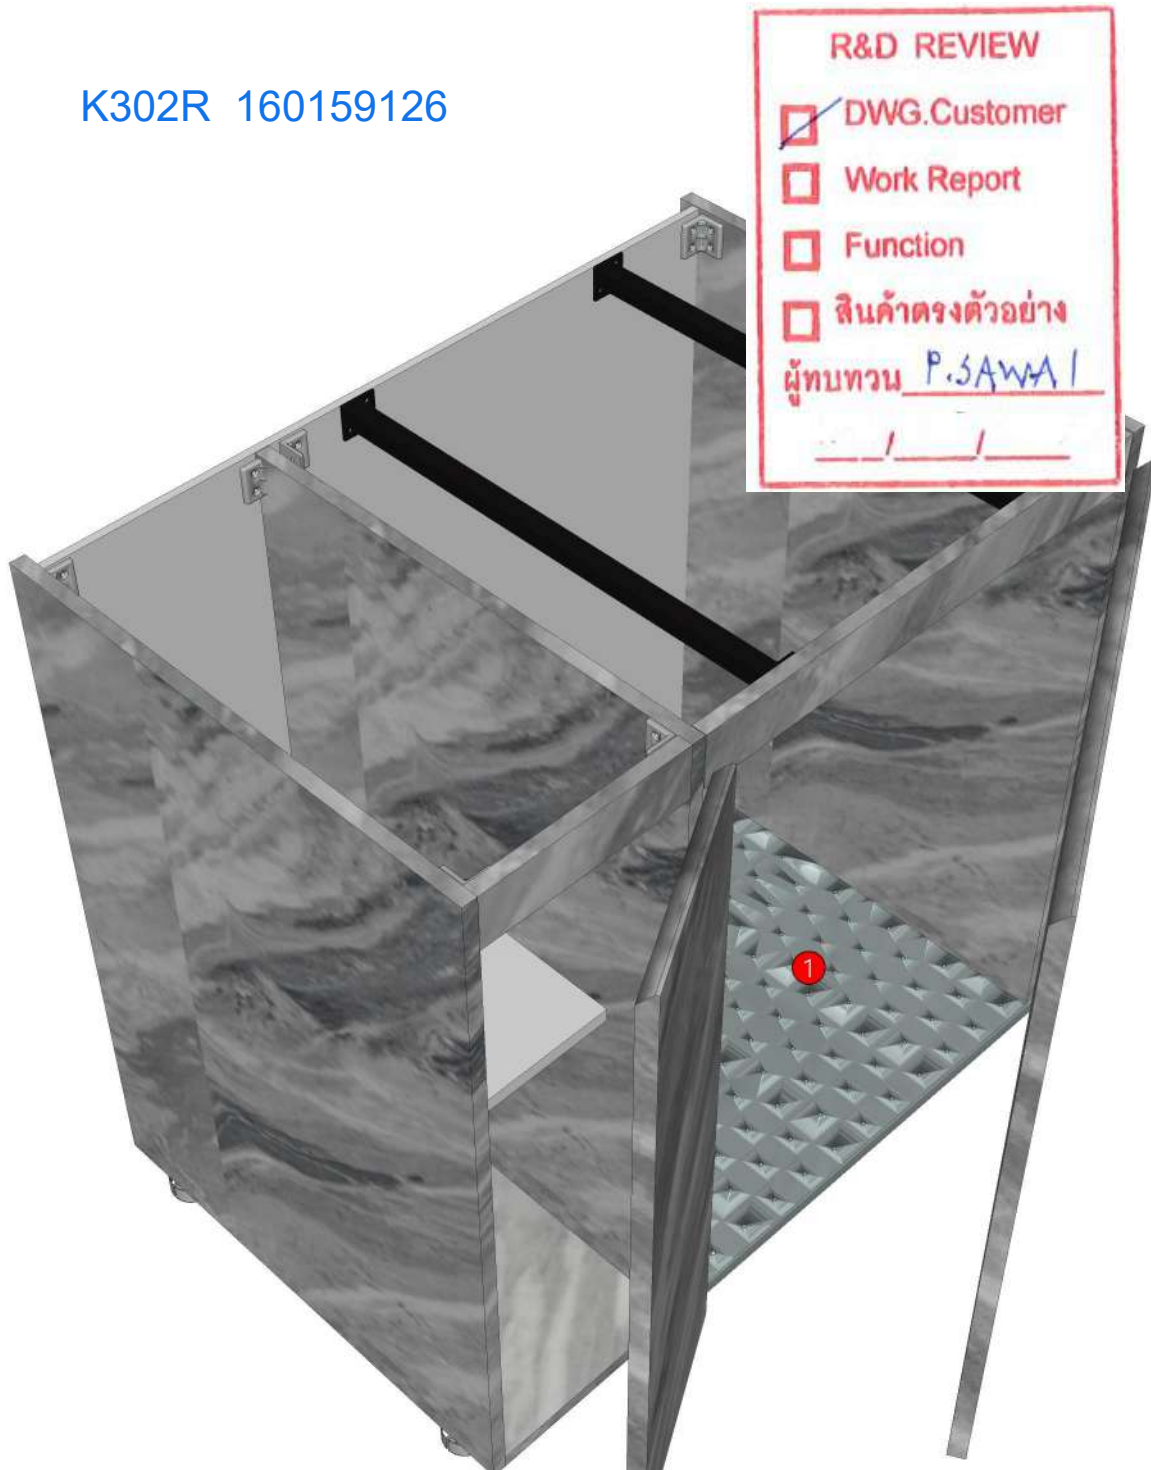

05.66=ML.WOOD OAK#BT4 (MATT WOODGRIN)

20.07=ML.WHITE #VM1012 18/18(MATT)

Edge

01.380=1 ML.WHITE LAVA MARBLE BT5

01.369=1 WOOD OAK (BT4)

01.47=1 WHITE

K302R 160159126

Model	ASPIRE_VIBHA_DBS85RS		
Creator	SUTTHI.P	.BCP Name	INDEX_C3D_KITCHENPAE
Reviewer		Order	O002326
Approves	<i>P. SAWA</i>	Date	05/03/2025