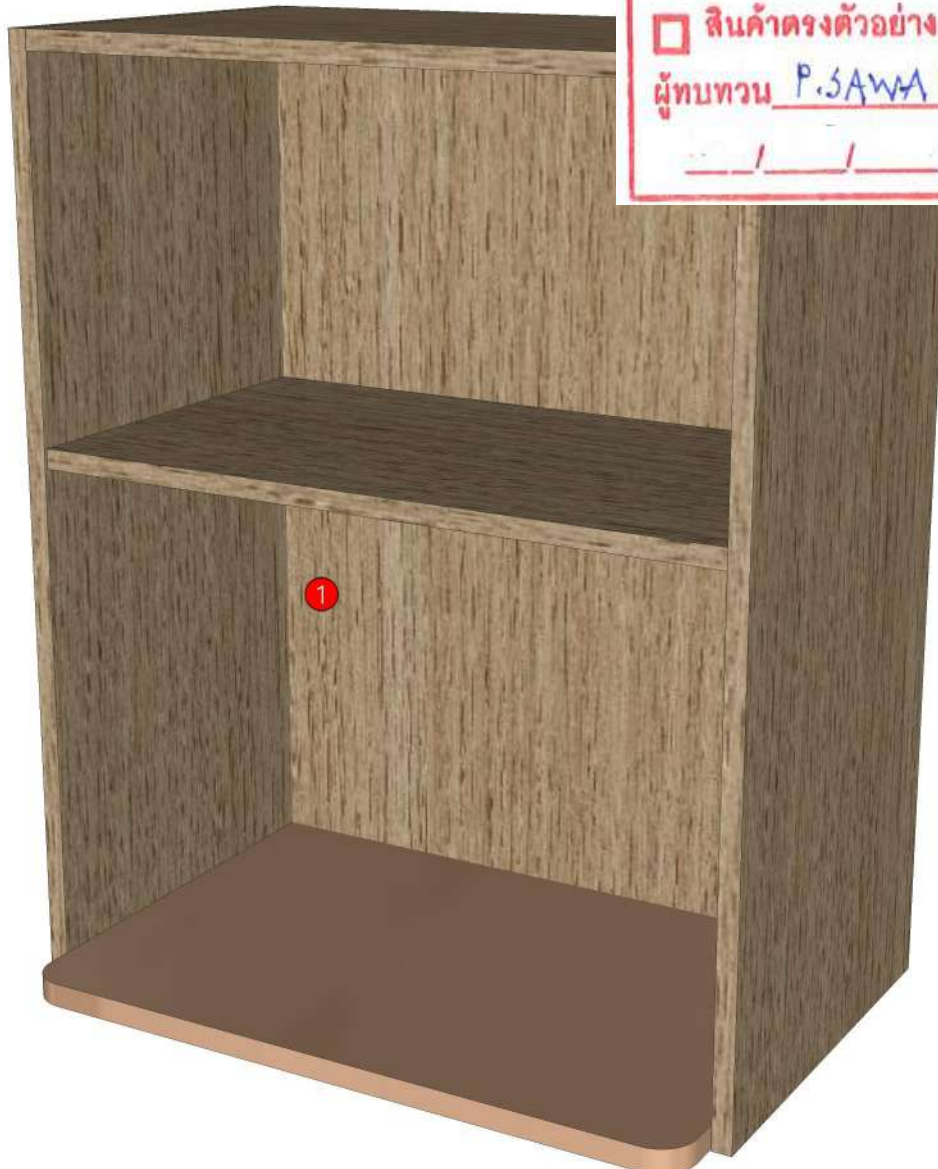

Model	ASPIRE_VIBHA_DLOMV60		
Creator	SUTTHI.P	Name	INDEX_C3D_KITCHENPAE
Reviewer		Order	O001731
Approves	<i>P.SAWA</i>	Date	01/07/2024

ASPIRE_VIBHA_DLOMV60-600X400X750

Colour

05.67=ML.WHITE LAVA MARBLE#BT5 (SUPPER MATT)
05.66=ML.WOOD OAK#BT4 (MATT WOODGRIN)
20.07=ML.WHITE #VM1012 18/18(MATT)

Edge

01.380=1 ML.WHITE LAVA MARBLE BT5
01.369=1 WOOD OAK (BT4)
01.47=1 WHITE

K100L 160148633
K100R 160126713
K101L 160148640
K101R 160148648
K102R 160148656

K301L 160159118
K302R 160159126

R&D REVIEW	
☒	DWG.Customer
☐	Work Report
☐	Function
☐	สินค้าตรงตัวอย่าง
ผู้ทบทวน <u>P.SAWA</u>	
____/____/____