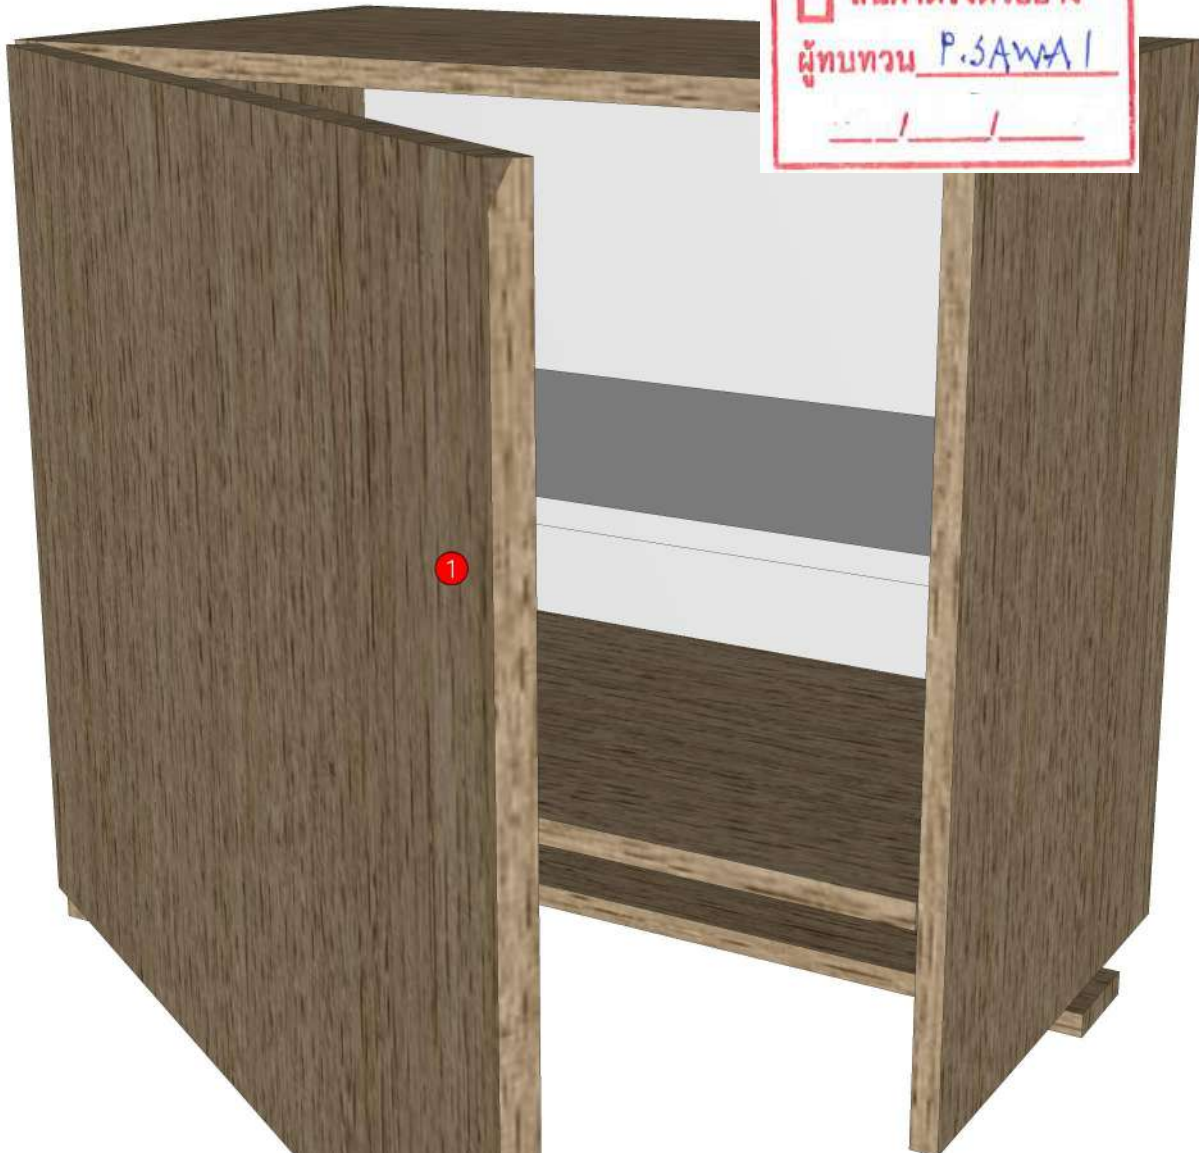

Model	ASPIRE_VIBHA_DL60HLS		
Creator	SUTTHI.P	Name	INDEX_C3D_KITCHENPAE
Reviewer		Order	O001738
Approves	<i>P.SAWA</i>	Date	01/07/2024

ASPIRE_VIBHA_DL60HLS-600X350X555

Colour

05.67=ML.WHITE LAVA MARBLE#BT5 (SUPPER MATT)
05.66=ML.WOOD OAK#BT4 (MATT WOODGRIN)
20.07=ML.WHITE #VM1012 18/18(MATT)

Edge

01.380=1 ML.WHITE LAVA MARBLE BT5
01.369=1 WOOD OAK (BT4)
01.47=1 WHITE

K100R 160126713

K302R 160159126

K105R 160148664

R&D REVIEW	
☒	DWG.Customer
☐	Work Report
☐	Function
☐	สินค้าตรงตัวอย่าง
ผู้ทบทวน <u>P.SAWA</u>	
____/____/____