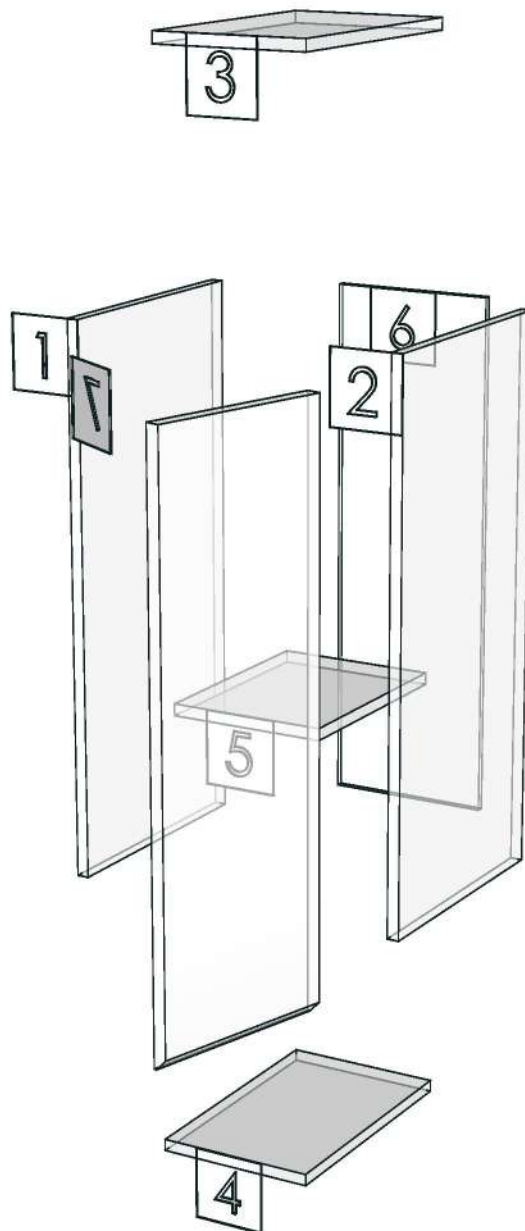

Model	-ASPIRE_VIBHA_DL25R		
Creator	SUTTHI.P	.BCP Name	INDEX_C3D_KITCHENPAE
Reviewer		Order	0002335
Approves	<i>P. SAWA</i>	Date	10/03/2025