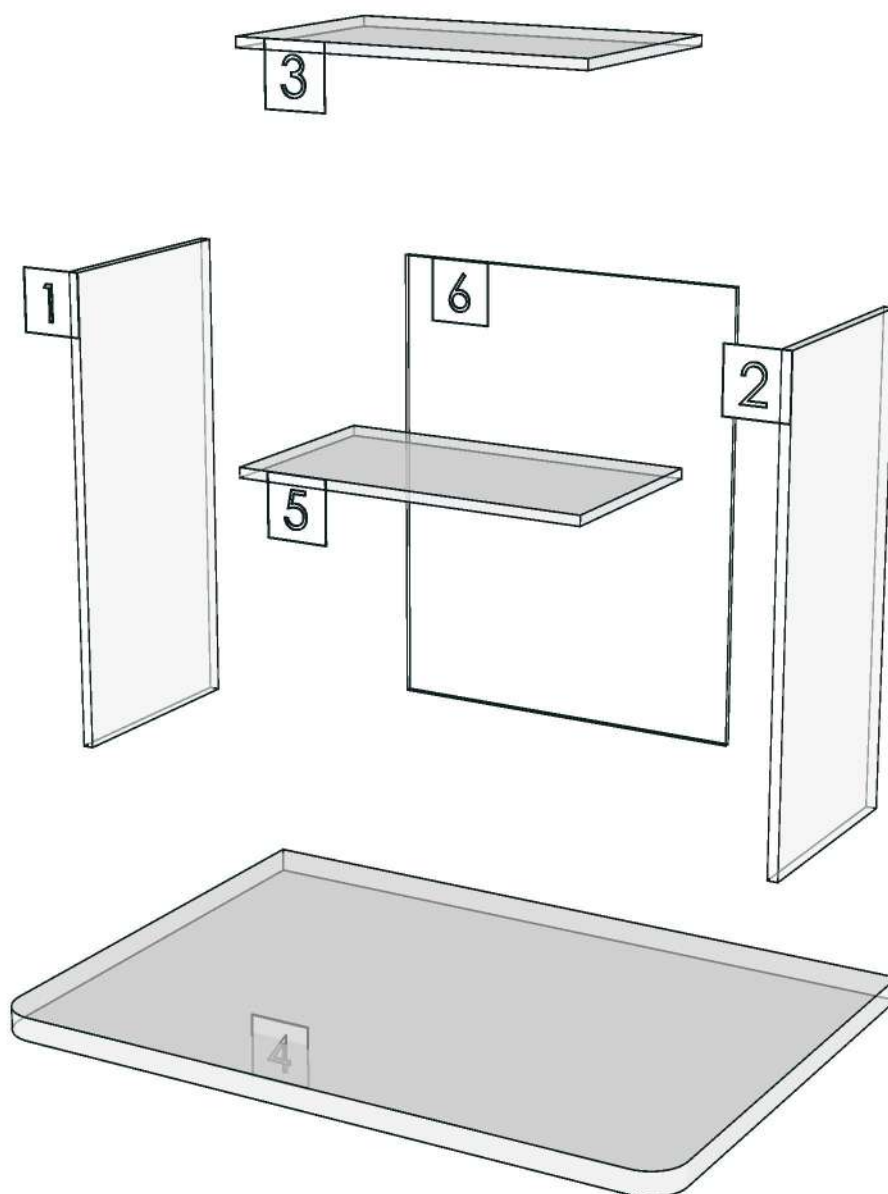

Model	-ASPIRE_VIBHA_DLOMV60		
Creator	SUTTHI.P	Name	INDEX_C3D_KITCHENPAE
Reviewer		Order	O001731
Approves	<i>P. SAWA</i>	Date	01/07/2024