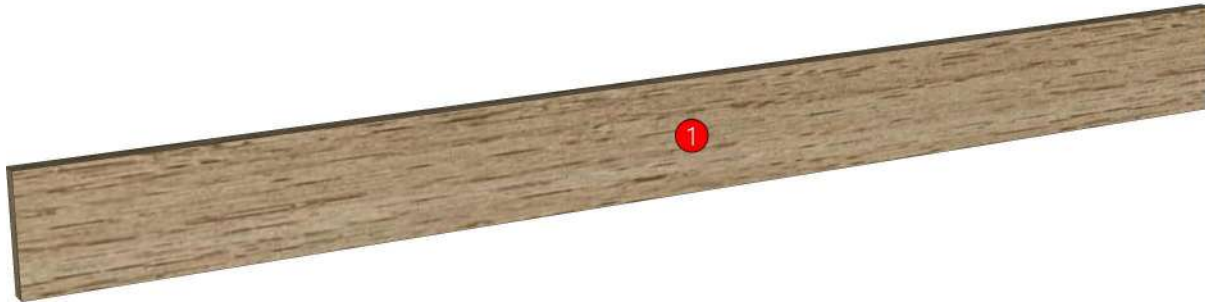

Model	ASPIRE_VIBHA_DFCL_1200		
Creator	SUTTHI.P	.BCP Name	INDEX_C3D_KITCHENPAE
Reviewer		Order	O002344
Approves	<i>P. SAWA</i>	Date	11/03/2025

ASPIRE_VIBHA_DFCL_1200-1200X16X105

Colour

05.67=ML.WHITE LAVA MARBLE#BT5 (SUPPER MATT)
05.66=ML.WOOD OAK#BT4 (MATT WOODGRIN)
20.07=ML.WHITE #VM1012 18/18(MATT)

Edge

01.380=1 ML.WHITE LAVA MARBLE BT5
01.369=1 WOOD OAK (BT4)
01.47=1 WHITE

K200L 160159076

K200R 160159083

K203R 160159111

R&D REVIEW	
☒	DWG.Customer
☐	Work Report
☐	Function
☐	สินค้าตรงตัวอย่าง
ผู้ทบทวน <u>P.SAWA</u>	
____/____/____