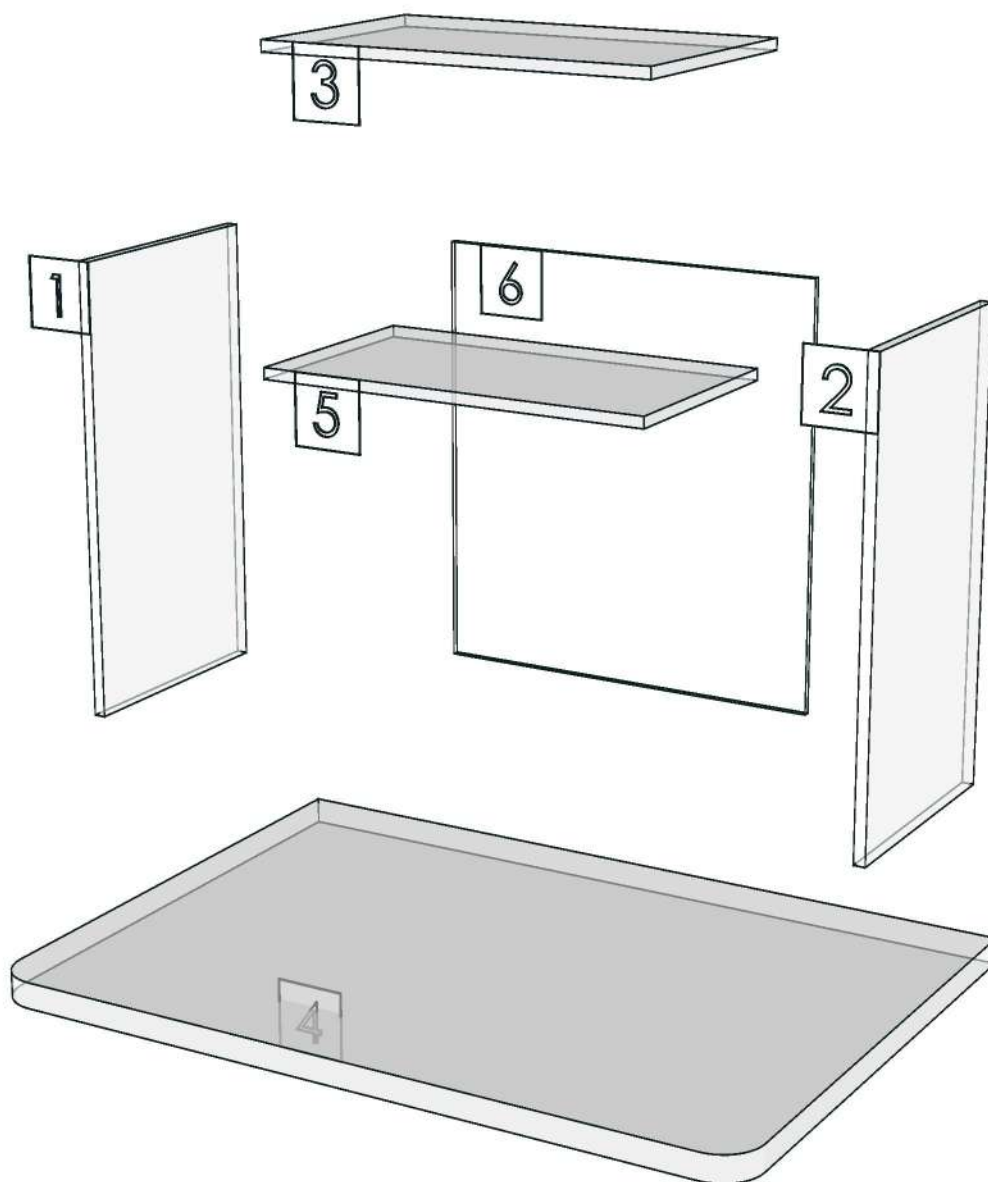

Model	-ASPIRE_VIBHA_DLOMV60H		
Creator	SUTTHI.P	.BCP Name	INDEX_C3D_KITCHENPAE
Reviewer		Order	0002327
Approves	<i>P. SAWA</i>	Date	05/03/2025