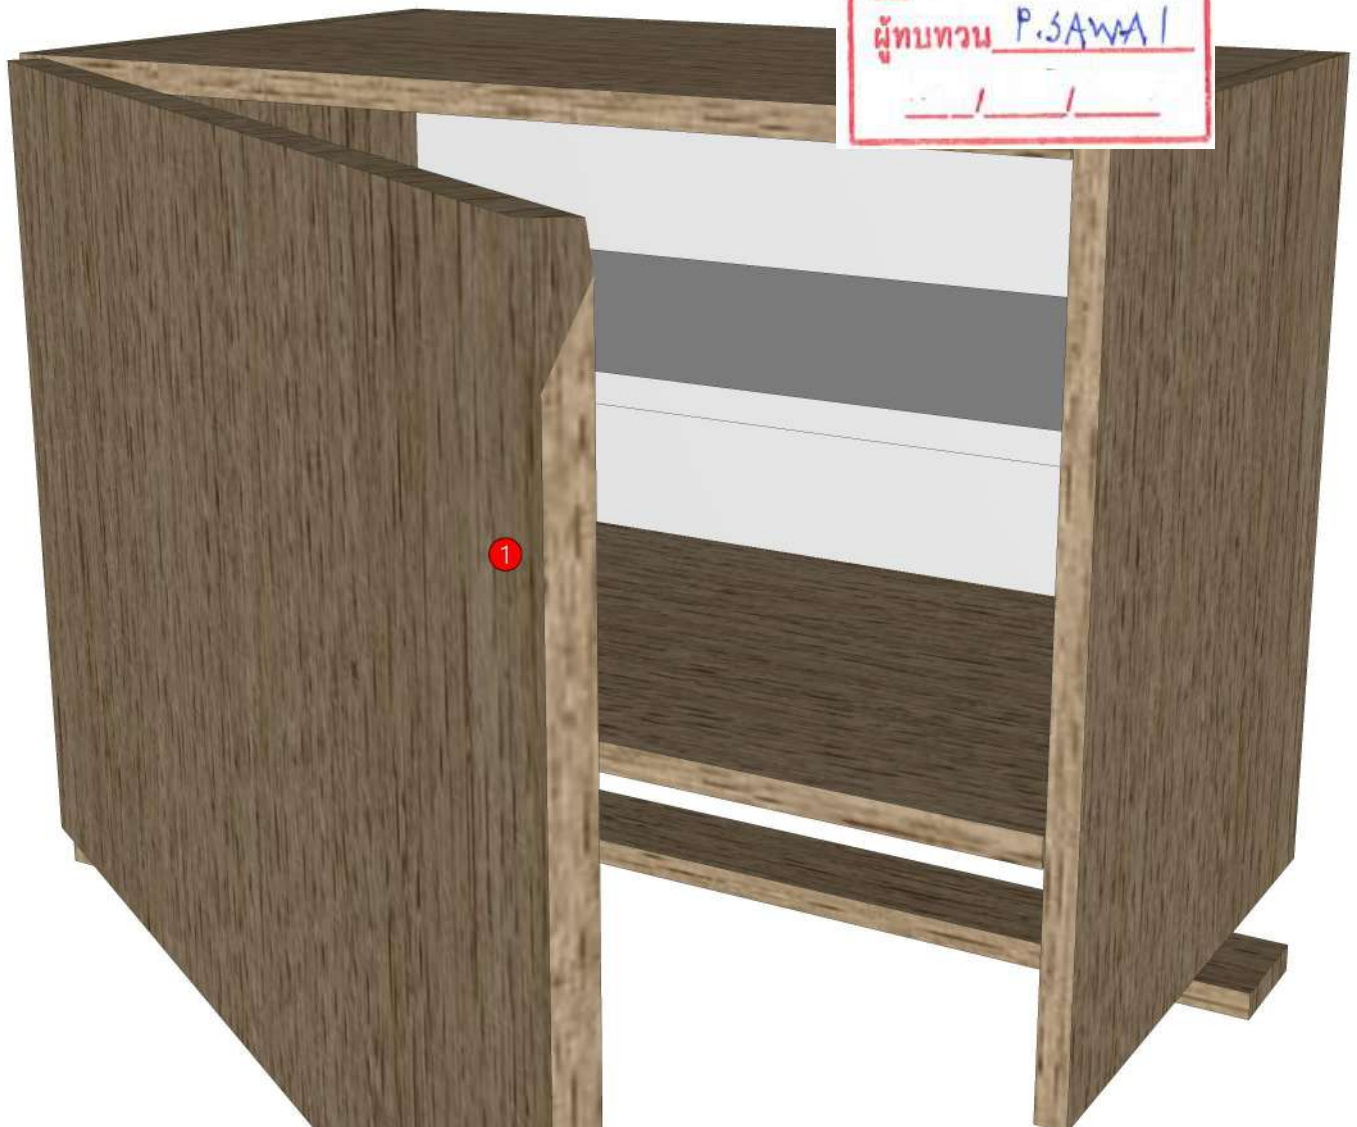

Model	ASPIRE_VIBHA_DL60H1L		
Creator	SUTTHI.P	.BCP Name	INDEX_C3D_KITCHENPAE
Reviewer		Order	O002336
Approves	<i>P.SAWA</i>	Date	10/03/2025

ASPIRE_VIBHA_DL60H1L-600X350X455

Colour

05.67=ML.WHITE LAVA MARBLE#BT5 (SUPPER MATT)

05.66=ML.WOOD OAK#BT4 (MATT WOODGRIN)

20.07=ML.WHITE #VM1012 18/18(MATT)

Edge

01.380=1 ML.WHITE LAVA MARBLE BT5

01.369=1 WOOD OAK (BT4)

01.47=1 WHITE

K201R 160159097

K203R 160159111

R&D REVIEW	
☒	DWG.Customer
☐	Work Report
☐	Function
☐	สินค้าตรงตัวอย่าง
ผู้ทบทวน <u>P.SAWA</u>	
____/____/____