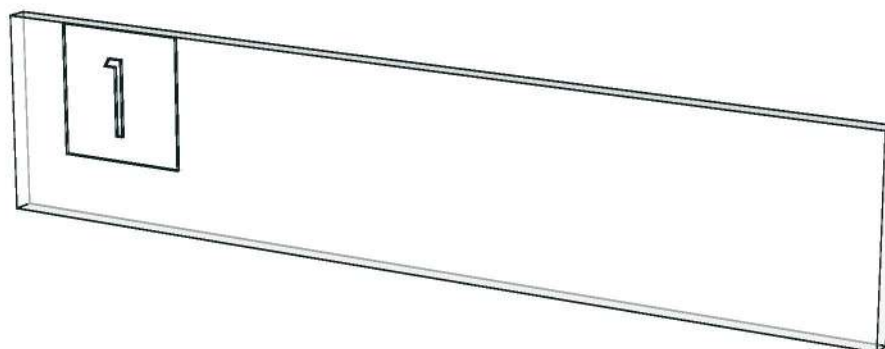

Model	-ASPIRE_VIBHA_DDM_700		
Creator	SUTTHI.P	Name	INDEX_C3D_KITCHENPAE
Reviewer		Order	O001741
Approves	<i>P. SAWA</i>	Date	02/07/2024