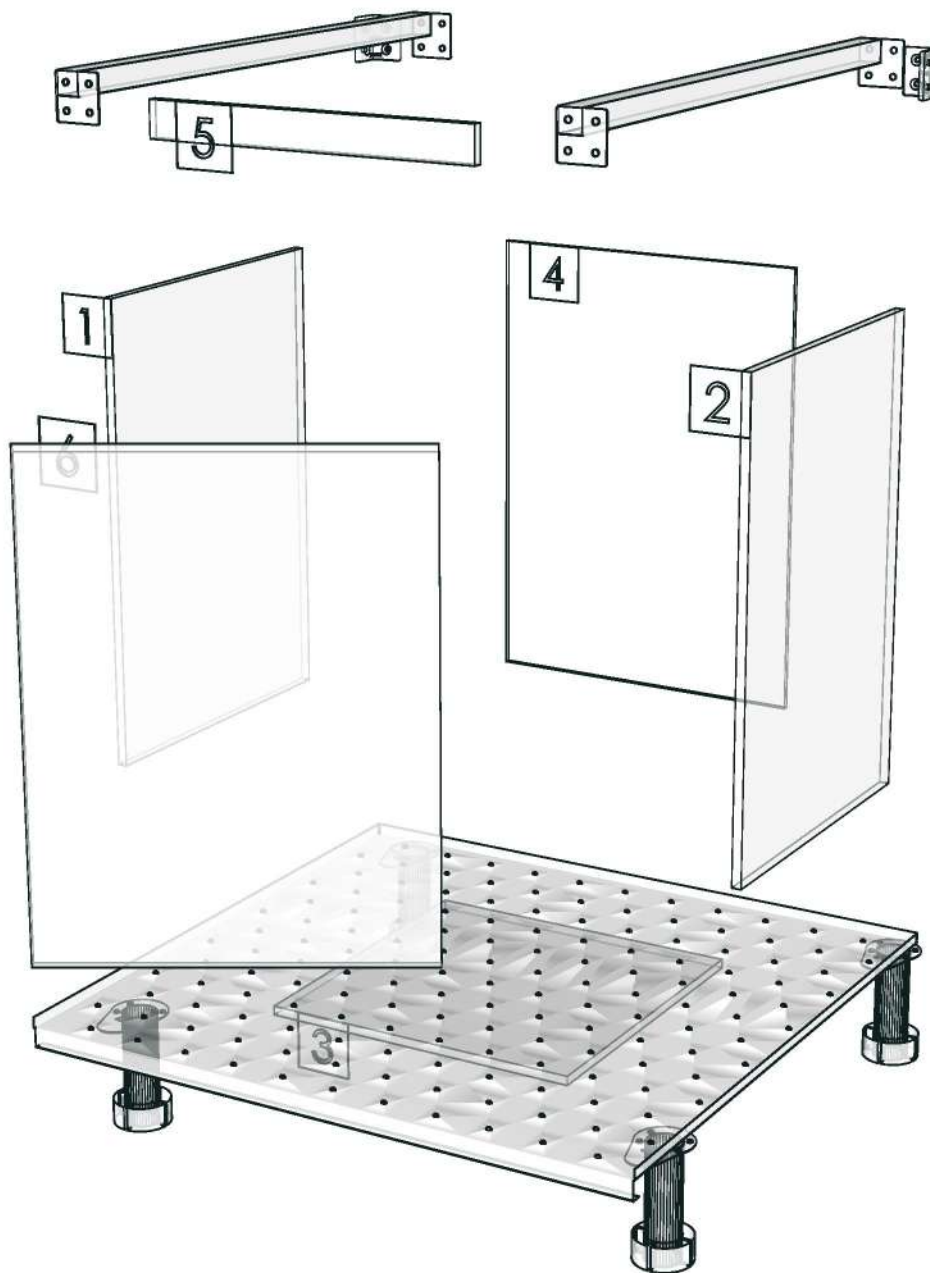

Model	-ASPIRE_VIBHA_DBS60R		
Creator	SUTTHI.P	.BCP Name	INDEX_C3D_KITCHENPAE
Reviewer		Order	O001725
Approves	<i>P. SAWA</i>	Date	25/06/2024