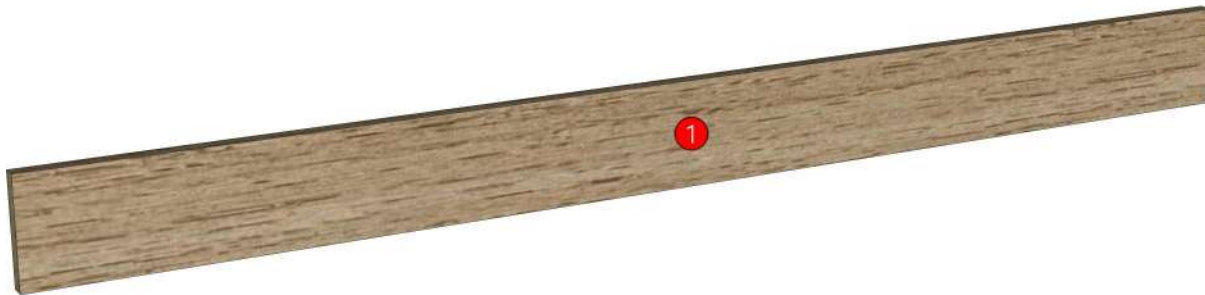

Model	ASPIRE_VIBHA_DFCL_1300		
Creator	SUTTHI.P	.BCP Name	INDEX_C3D_KITCHENPAE
Reviewer		Order	O002345
Approves	<i>P. SAWA</i>	Date	11/03/2025

ASPIRE_VIBHA_DFCL_1300-1300X16X105

Colour

05.67=ML.WHITE LAVA MARBLE#BT5 (SUPPER MATT)

05.66=ML.WOOD OAK#BT4 (MATT WOODGRIN)

20.07=ML.WHITE #VM1012 18/18(MATT)

Edge

01.380=1 ML.WHITE LAVA MARBLE BT5

01.369=1 WOOD OAK (BT4)

01.47=1 WHITE

K201L 160159090

K201R 160159097

R&D REVIEW	
☒	DWG.Customer
☐	Work Report
☐	Function
☐	สินค้าตรงตัวอย่าง
ผู้ทบทวน <u>P.SAWA</u>	
____/____/____