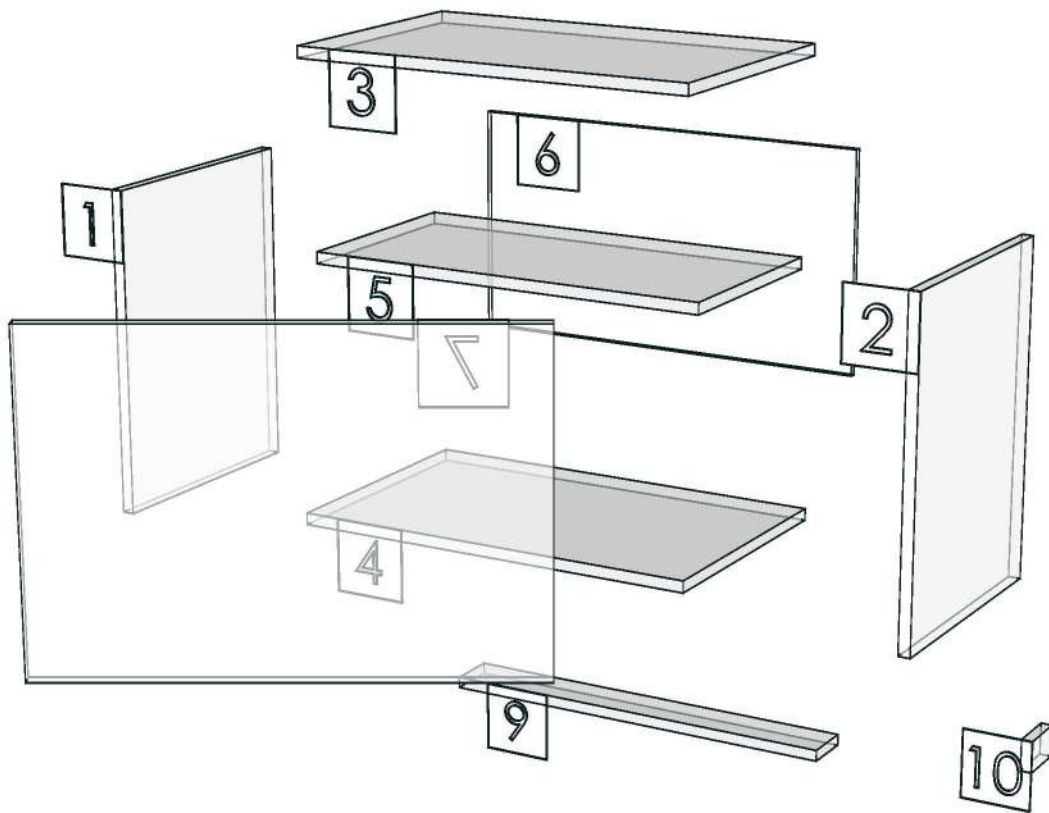

Model	-ASPIRE_VIBHA_DL60H1RS		
Creator	SUTTHI.P	.BCP Name	INDEX_C3D_KITCHENPAE
Reviewer		Order	0002339
Approves	<i>P. SAWA</i>	Date	10/03/2025