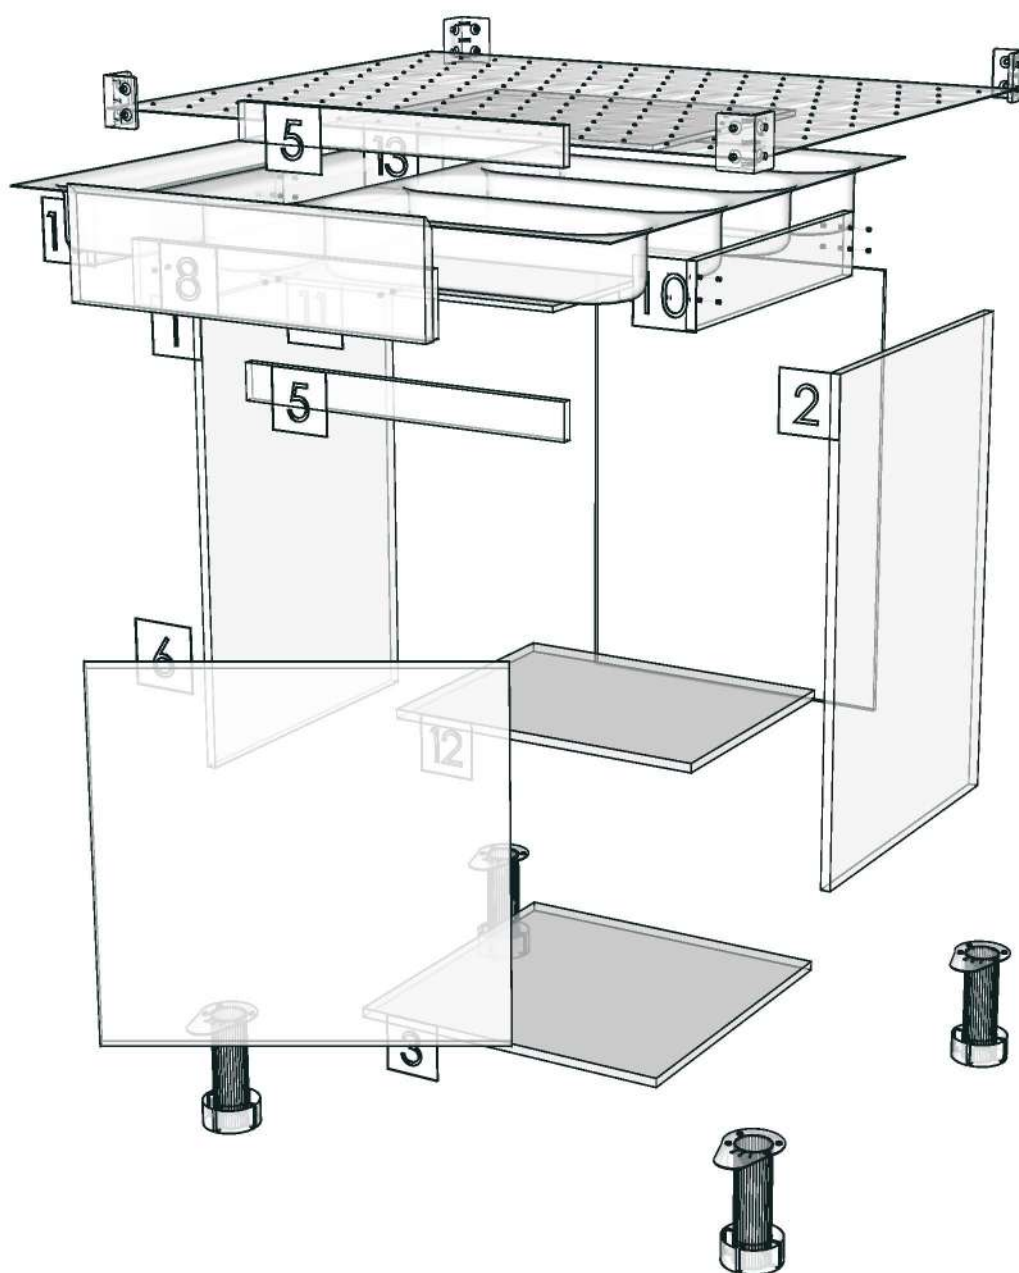

Model	-ASPIRE_VIBHA_DBH601R		
Creator	SUTTHI.P	.BCP Name	INDEX_C3D_KITCHENPAE
Reviewer		Order	0001723
Approves	<i>P. SAWA</i>	Date	25/06/2024

Model	ASPIRE_VIBHA_DBS60L		
Creator	SUTTHI.P	.BCP Name	INDEX_C3D_KITCHENPAE
Reviewer		Order	O001724
Approves	<i>P. SAWA I</i>	Date	25/06/2024