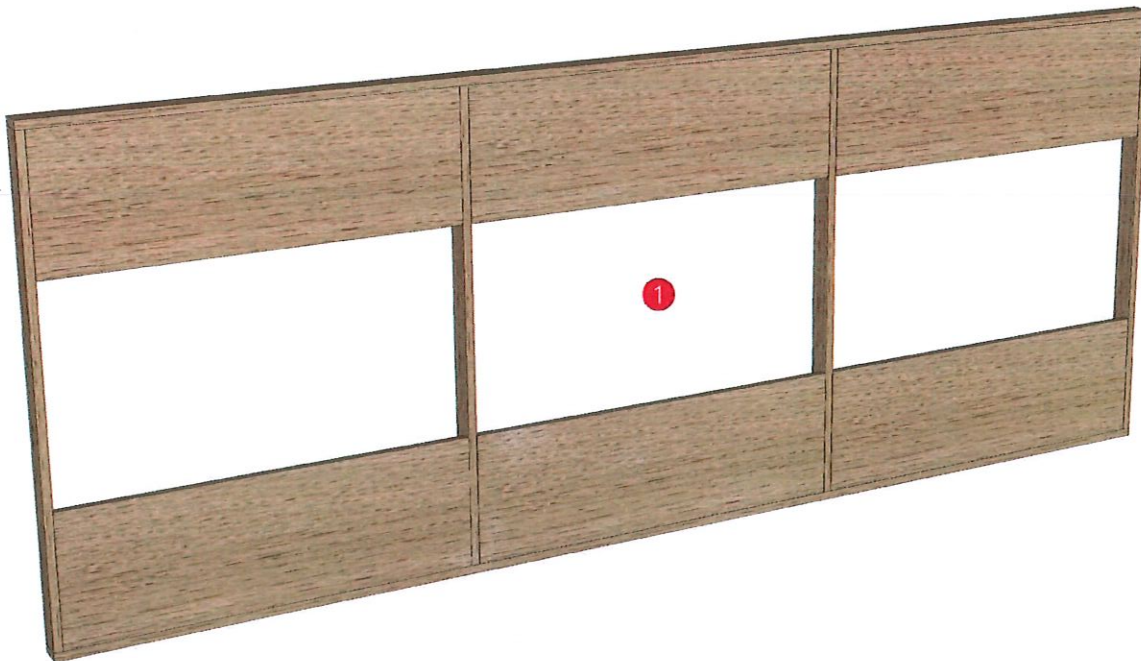

Model	160159008	.BCP Name	INDEX_C3D_KITCHENPAE
Creator	SUTTHI.P	Order	O002373
Reviewer		Date	01/04/2025
Approves	P.SAWA		

160159008-2400X50X930 _ ADLER_D_BOXN201_K101

Colour

05.67=ML.WHITE LAVA MARBLE#BT5 (SUPPER MATT)
05.66=ML.WOOD OAK#BT4 (MATT WOODGRIN)
20.07=ML.WHITE #VM1012 18/18(MATT)

Edge

01.380=1 ML.WHITE LAVA MARBLE BT5
01.369=1 WOOD OAK (BT4)
01.47=1 WHITE

Model	-ADLER_D_BOXN201_K101		
Creator	SUTTHI.P	.BCP Name	INDEX_C3D_KITCHENPAE
Reviewer		Order	O002373
Approves	<i>P.SAWA</i>	Date	01/04/2025