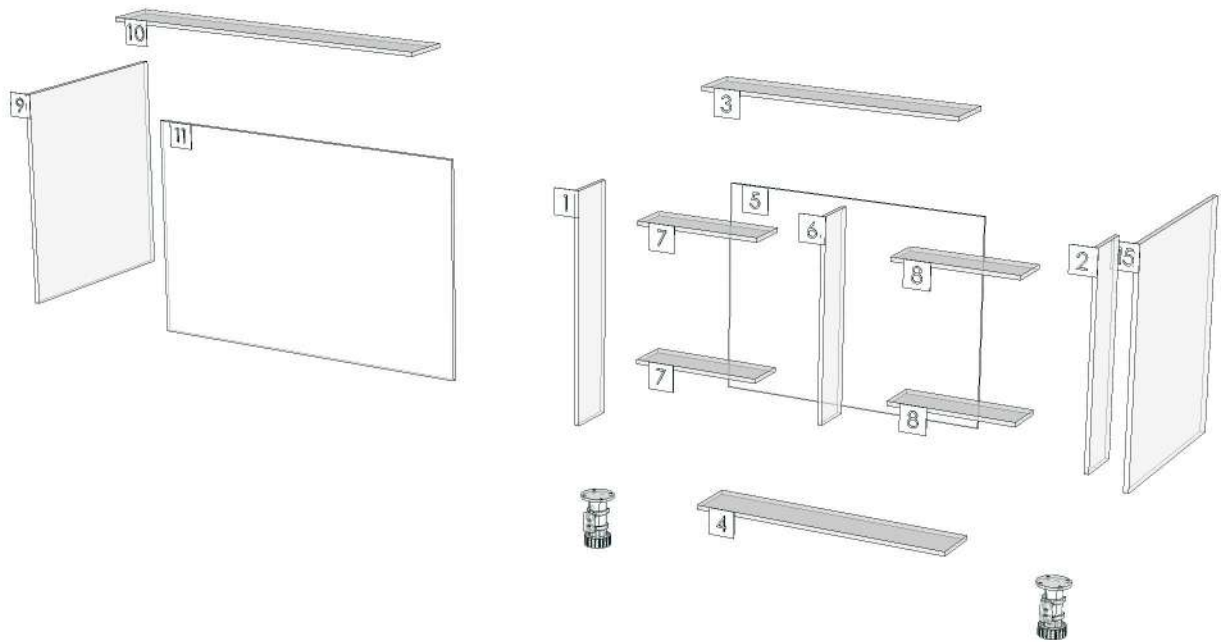

Model	-RHYTHM_CN		
Creator	CHALEAMPON	.BCP Name	INDEX_C3D_KITCHEN2
Reviewer		Order	H001610
Approves		Date	14/03/2025