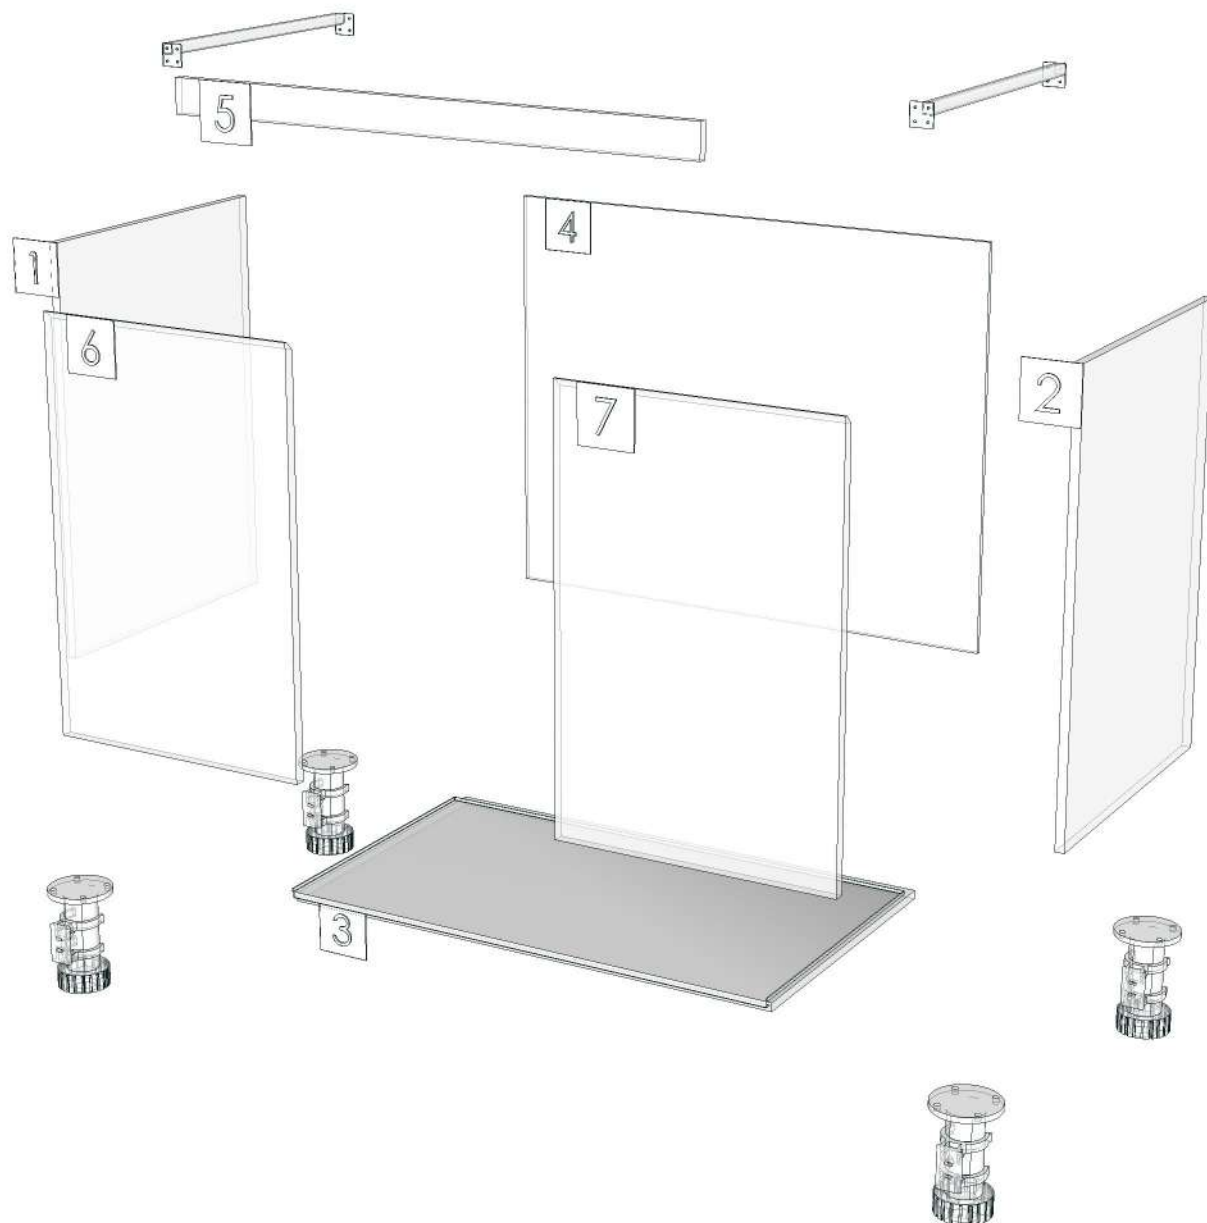

Model	RHYTHM_CN_DPLT_2362		
Creator	CHALEAMPHON	.BCP Name	INDEX_C3D_KITCHEN2
Reviewer		Order	H001614
Approves		Date	19/03/2025

No.	Article No.	Description	Mat	Dimension	Cutting Size	Typepology	Skin
0	RHYTHM_CN_DPLT_2362			2362x100x9			
	RHYTHM_CN_DPLT_2362-01	LED BOTTOM	PB-SP	9x100x2362	9X98X2360;L2:W2	183000_STR=05.68_EDG=BT1-1	2