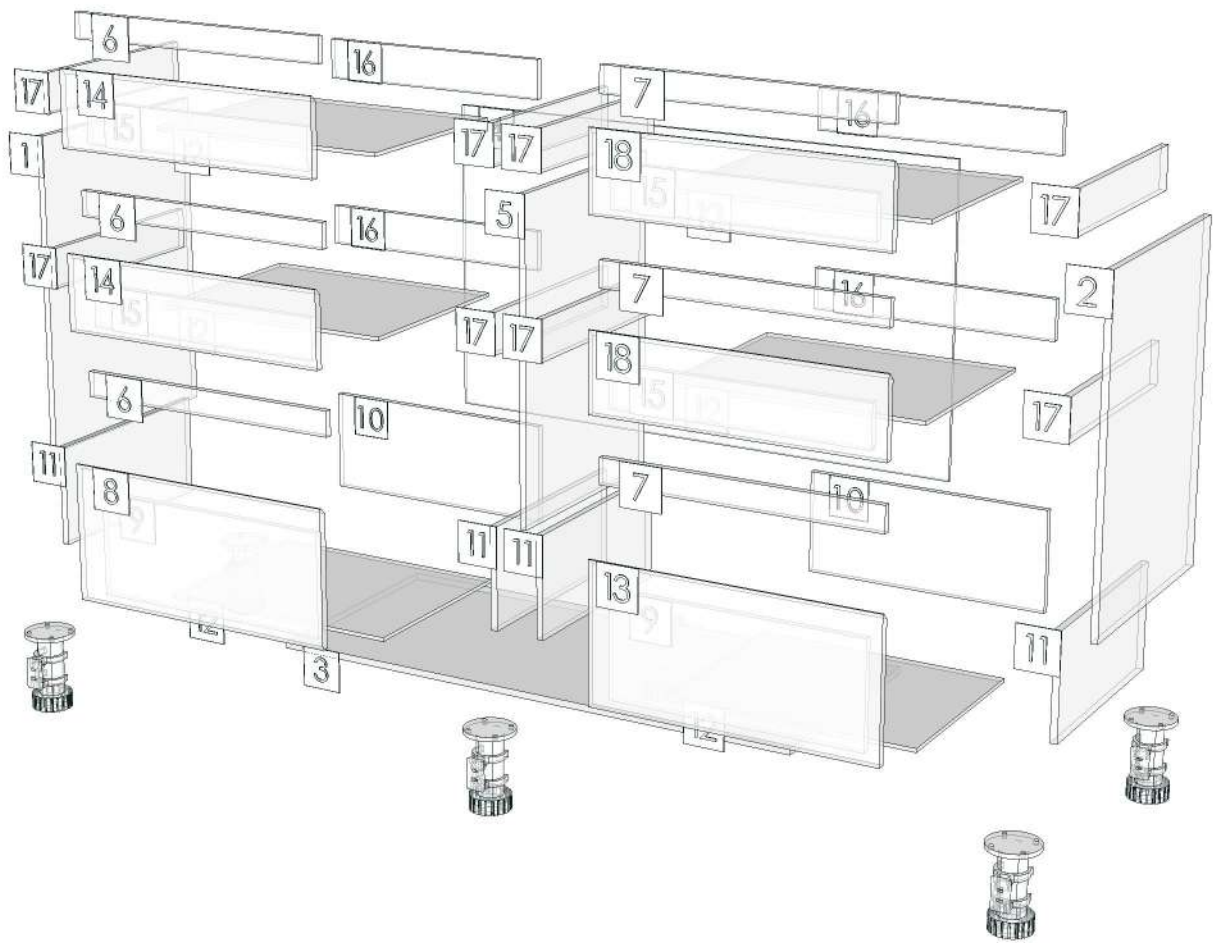

Model	-RHYTHM_CN		
Creator	CHALEAMPON	.BCP Name	INDEX_C3D_KITCHEN2
Reviewer		Order	H001611
Approves		Date	14/03/2025