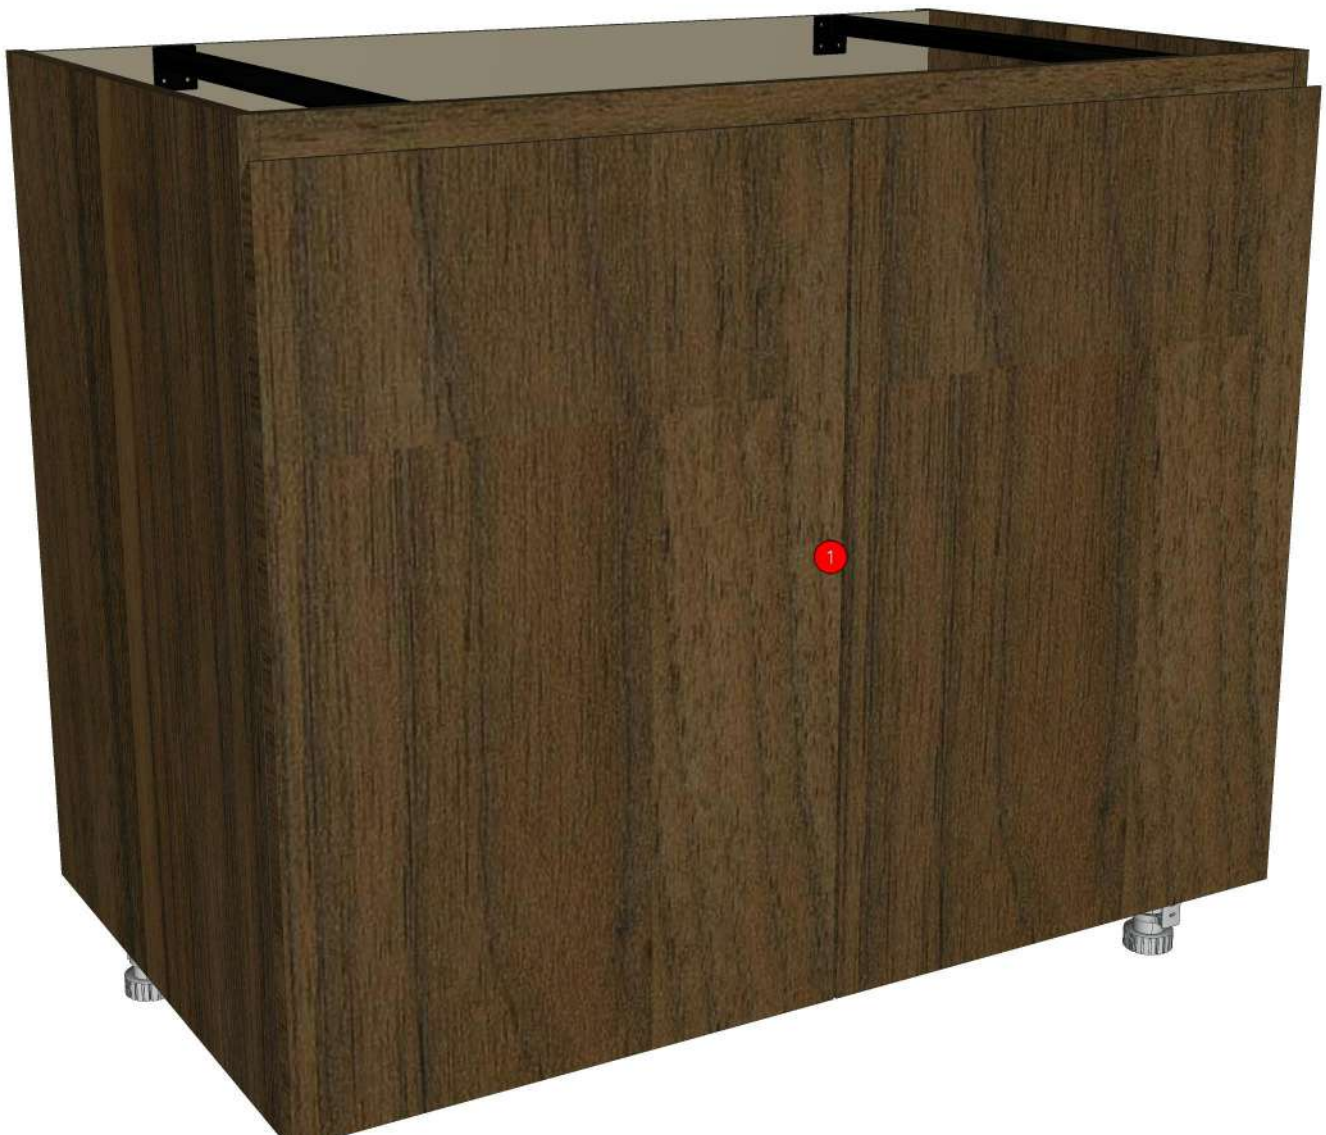

Model	RHYTHM_CN_DBS100N		
Creator	CHALEAMPHON	.BCP Name	INDEX_C3D_KITCHEN2
Reviewer		Order	H001366
Approves		Date	08/05/2025

RHYTHM_CN_DBS100N-1000X570X785

Colour

05.68=ML.BROWN NORDIC#BT1 (MATT WOODGRAIN)
20.04=ML.SANDSTONE#073_PEARL

Edge

01.381=1 ML.BROWN NORDIC BT1
01.155=1 SANDSTONE (P7-500M1)

K106L-160159937
K207R-160151648
K107L-160158706

Model	-RHYTHM_CN		
Creator	CHALEAMPON	.BCP Name	INDEX_C3D_KITCHEN2
Reviewer		Order	H001366
Approves		Date	08/05/2025

Model	RHYTHM_CN_DPLT_2362		
Creator	CHALEAMPHON	.BCP Name	INDEX_C3D_KITCHEN2
Reviewer		Order	H001614
Approves		Date	19/03/2025

No.	Article No.	Description	Mat	Dimension	Cutting Size	Typepology	Skin
0	RHYTHM_CN_DPLT_2362			2362x100x9			
	RHYTHM_CN_DPLT_2362-01	LED BOTTOM	PB-SP	9x100x2362	9X98X2360;L2:W2	183000_STR=05.68_EDG=BT1-1	2