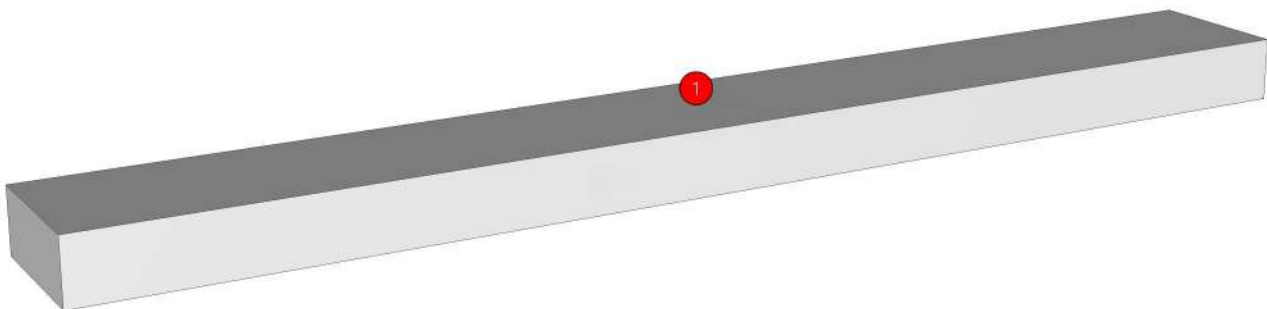

- K101R-160151571
- K102L-160151586
- K102R-160151600
- K103L-160151614
- K104L-160151629
- K106L-160159937
- K207R-160151648
- K208L-160151655
- K100R-160158666
- K103R-160158679
- K105L-160158694
- K107L-160158706