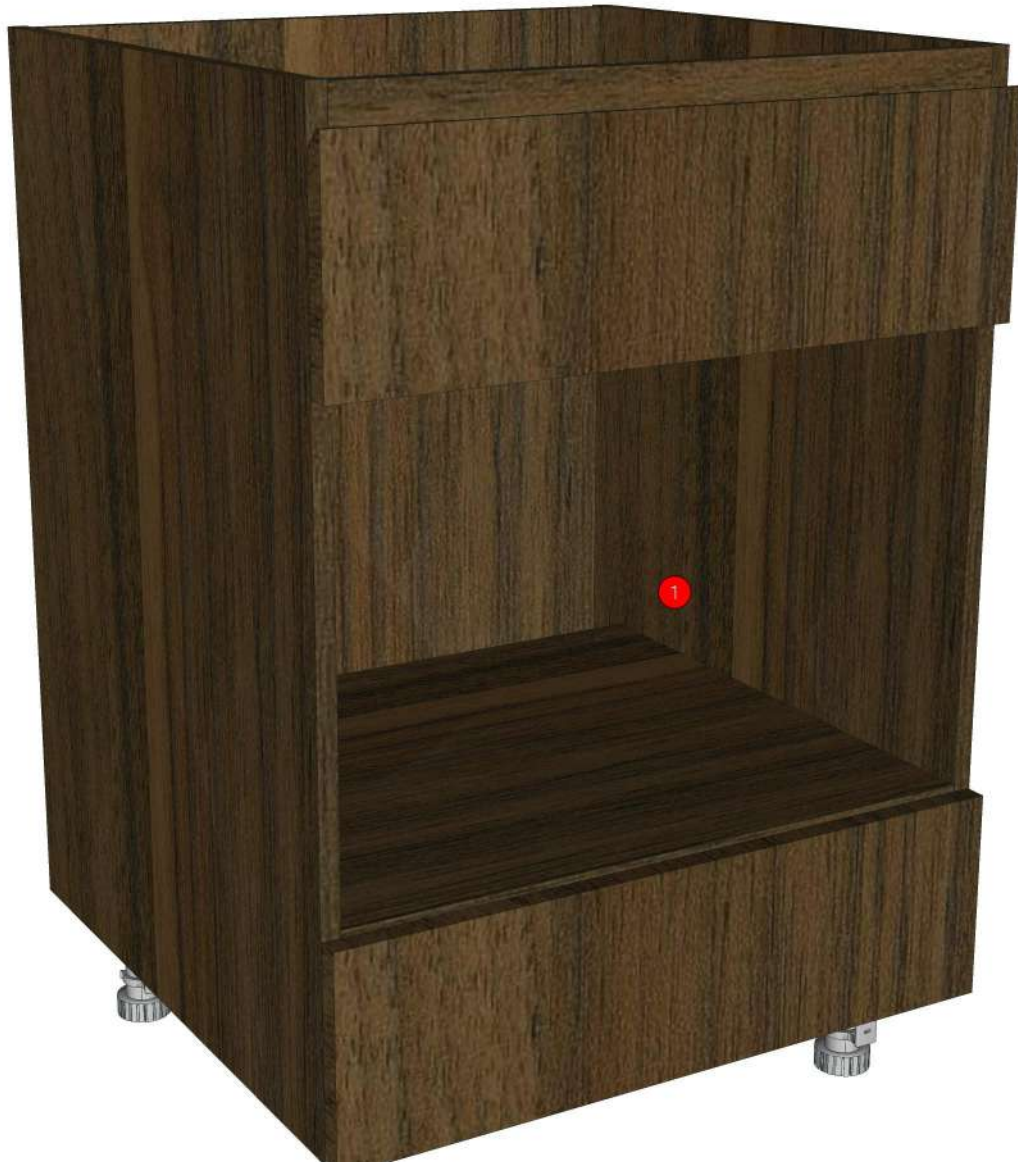

Model	RHYTHM_CN_DB60RN		
Creator	CHALEAMPON	.BCP Name	INDEX_C3D_KITCHEN2
Reviewer		Order	H001363
Approves		Date	12/12/2024

RHYTHM_CN_DB60RN-600X570X785

Colour

05.68=ML.BROWN NORDIC#BT1 (MATT WOODGRAIN)
20.04=ML.SANDSTONE#073 _PEARL

Edge

01.381=1 ML.BROWN NORDIC BT1
01.155=1 SANDSTONE (P7-500M1)

K104L-160151629
K105L-16015769

Model	-RHYTHM_CN		
Creator	CHALEAMPHON	.BCP Name	INDEX_C3D_KITCHEN2
Reviewer		Order	H001363
Approves		Date	12/12/2024

Model	RHYTHM_CN_DBH602(S)N		
Creator	CHALEAMPHON	.BCP Name	INDEX_C3D_KITCHEN2
Reviewer		Order	H001365
Approves		Date	12/12/2024

RHYTHM_CN_DBH602(S)N-600X570X785

Colour

05.68=ML.BROWN NORDIC#BT1 (MATT WOODGRAIN)
20.04=ML.SANDSTONE#073 _PEARL

Edge

01.381=1 ML.BROWN NORDIC BT1
01.155=1 SANDSTONE (P7-500M1)

- K101R-160151571
- K102L-160151586
- K102R-160151600
- K103L-160151614
- K104L-160151629
- K208L-160151655
- K100R-160158666
- K103R-160158679
- K105L-160158694