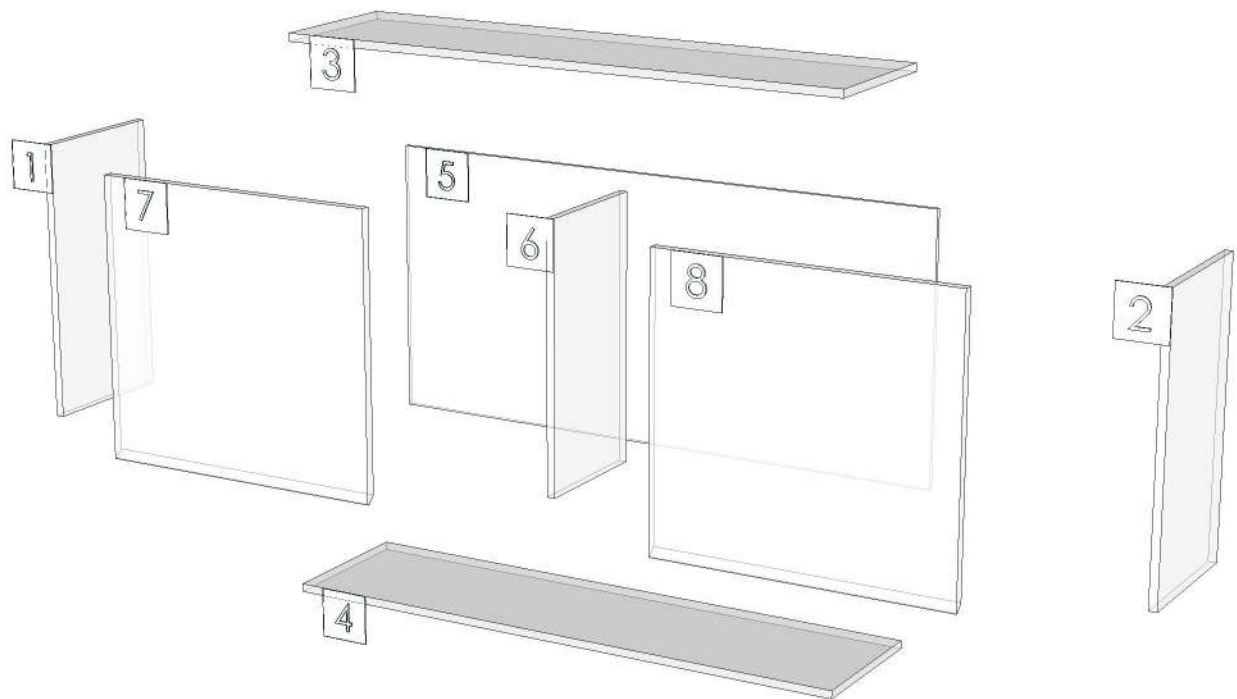

Model	-RHYTHM_CN		
Creator	CHALEAMPON	.BCP Name	INDEX_C3D_KITCHEN2
Reviewer		Order	H001619
Approves		Date	20/03/2025