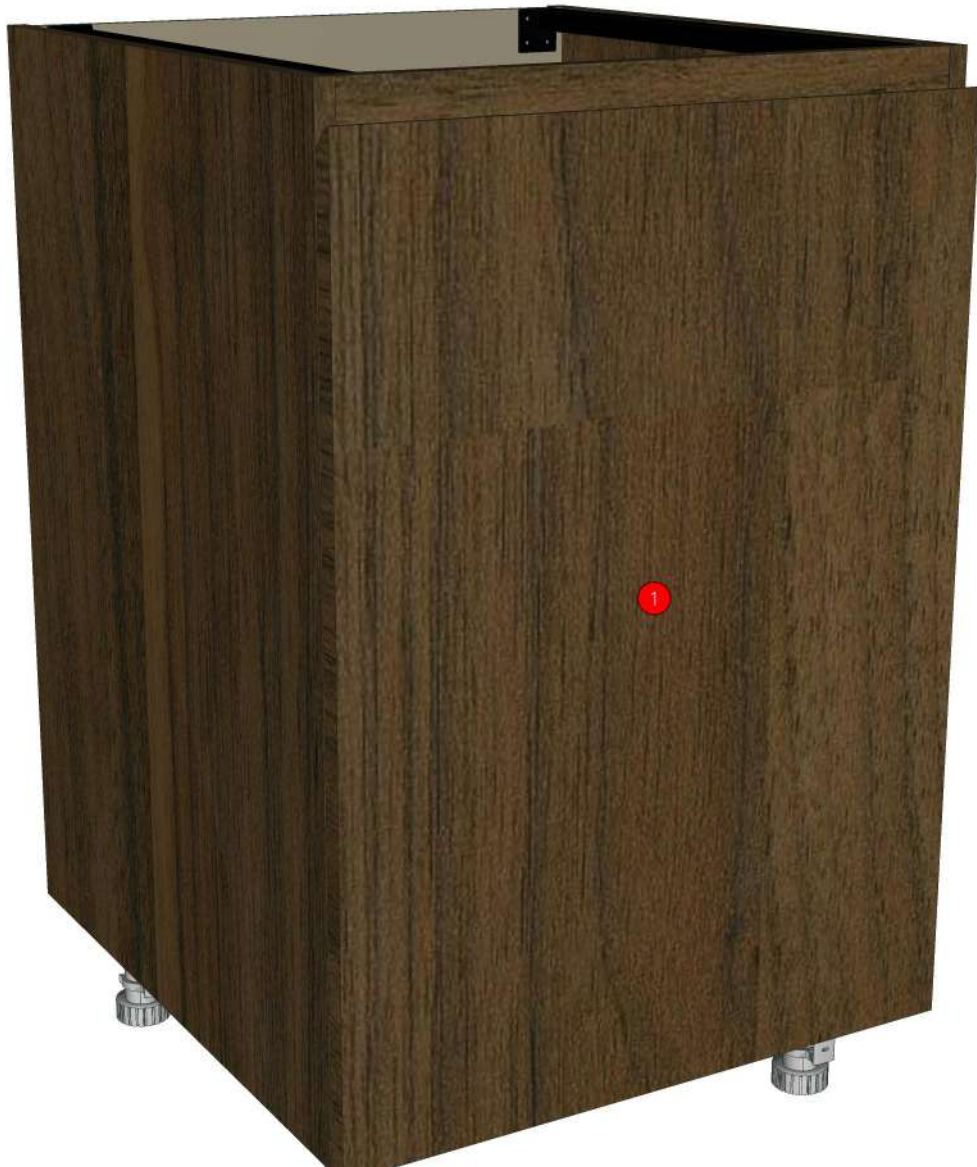

RHYTHM_CN_DBS55R-550X570X785

Colour

05.68=ML.BROWN NORDIC#BT1 (MATT WOODGRAIN)
20.04=ML.SANDSTONE#073 _PEARL

Edge

01.381=1 ML.BROWN NORDIC BT1
01.155=1 SANDSTONE (P7-500M1)

K101R-160151571
K103R-160158679

Model	-RHYTHM_CN		
Creator	CHALEAMPHON	.BCP Name	INDEX_C3D_KITCHEN2
Reviewer		Order	H001368
Approves		Date	13/12/2024