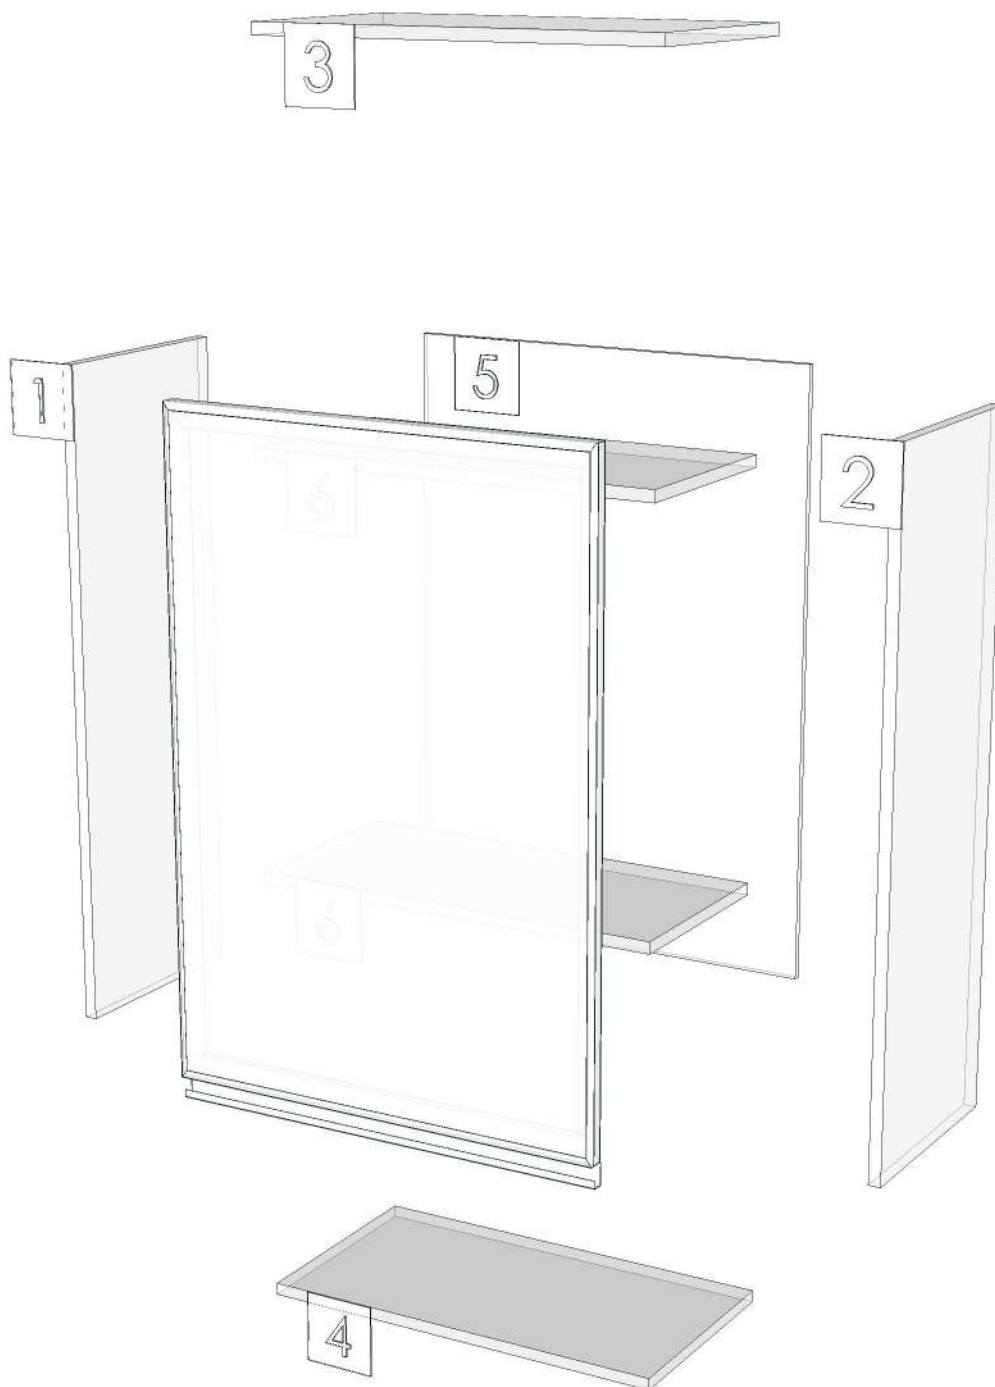

Model	-RHYTHM_CN		
Creator	CHALEAMPHON	.BCP Name	INDEX_C3D_KITCHEN2
Reviewer		Order	H001380
Approves		Date	18/12/2024