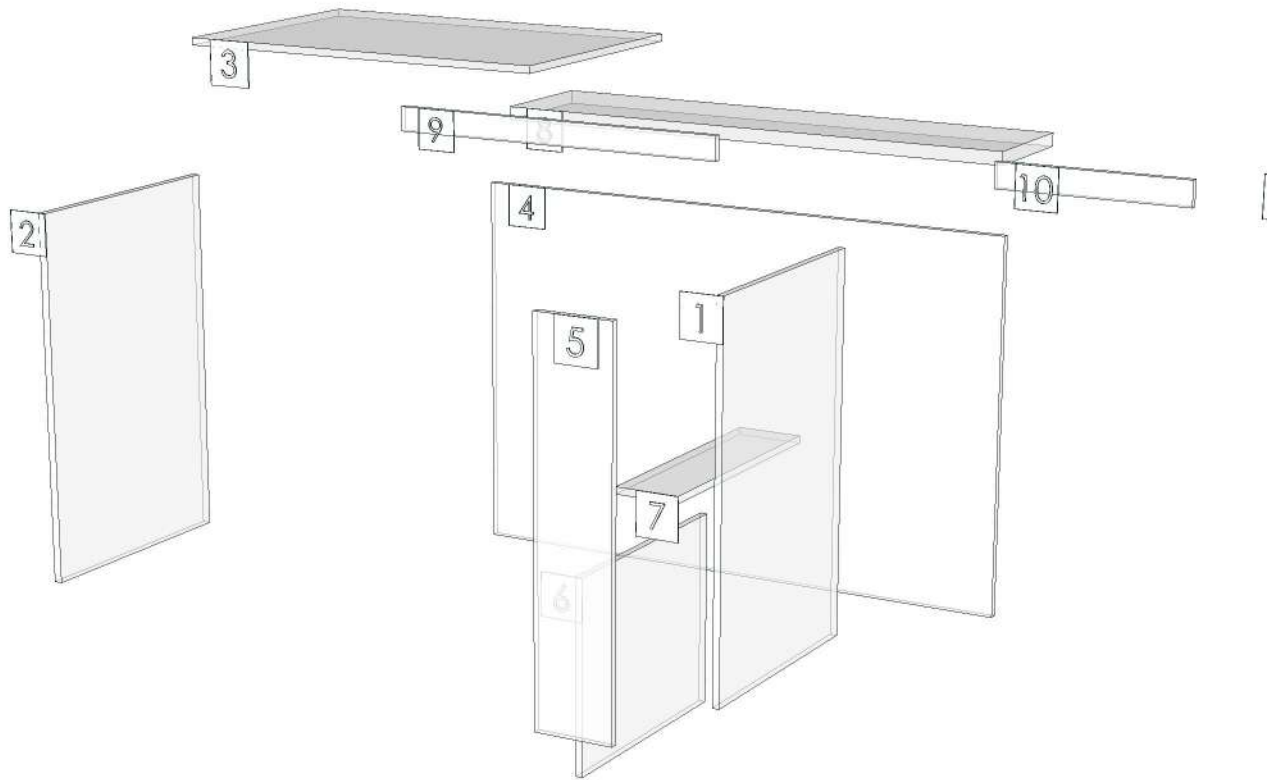

Model	-RHYTHM_CN		
Creator	CHALEAMPON	.BCP Name	INDEX_C3D_KITCHEN2
Reviewer		Order	H001608
Approves		Date	13/03/2025