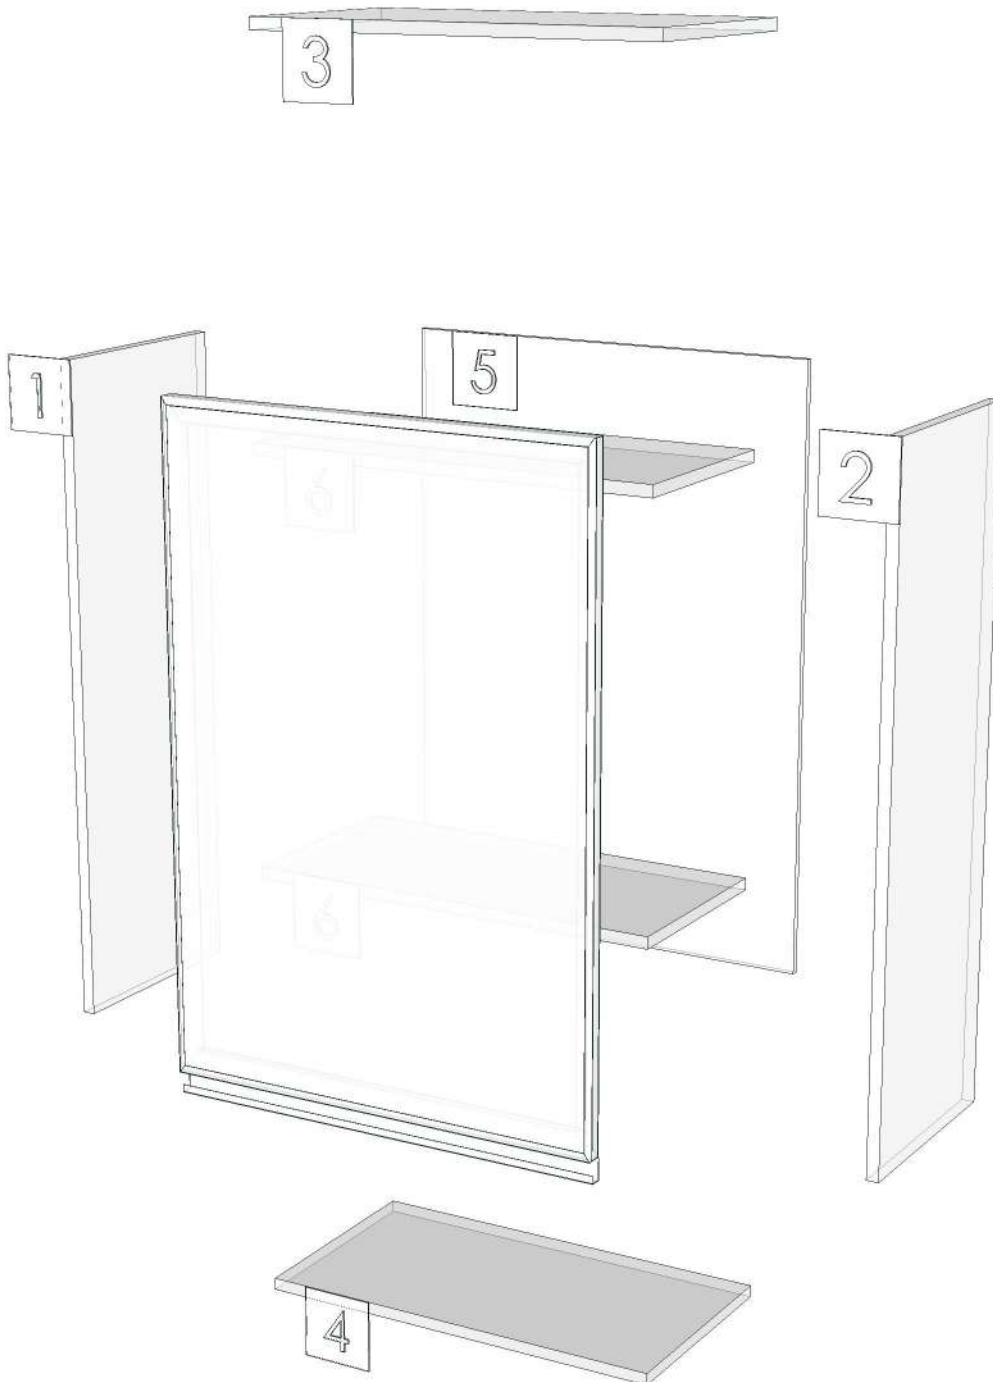

Model	-RHYTHM_CN		
Creator	CHALEAMPON	.BCP Name	INDEX_C3D_KITCHEN2
Reviewer		Order	H001379
Approves		Date	18/12/2024