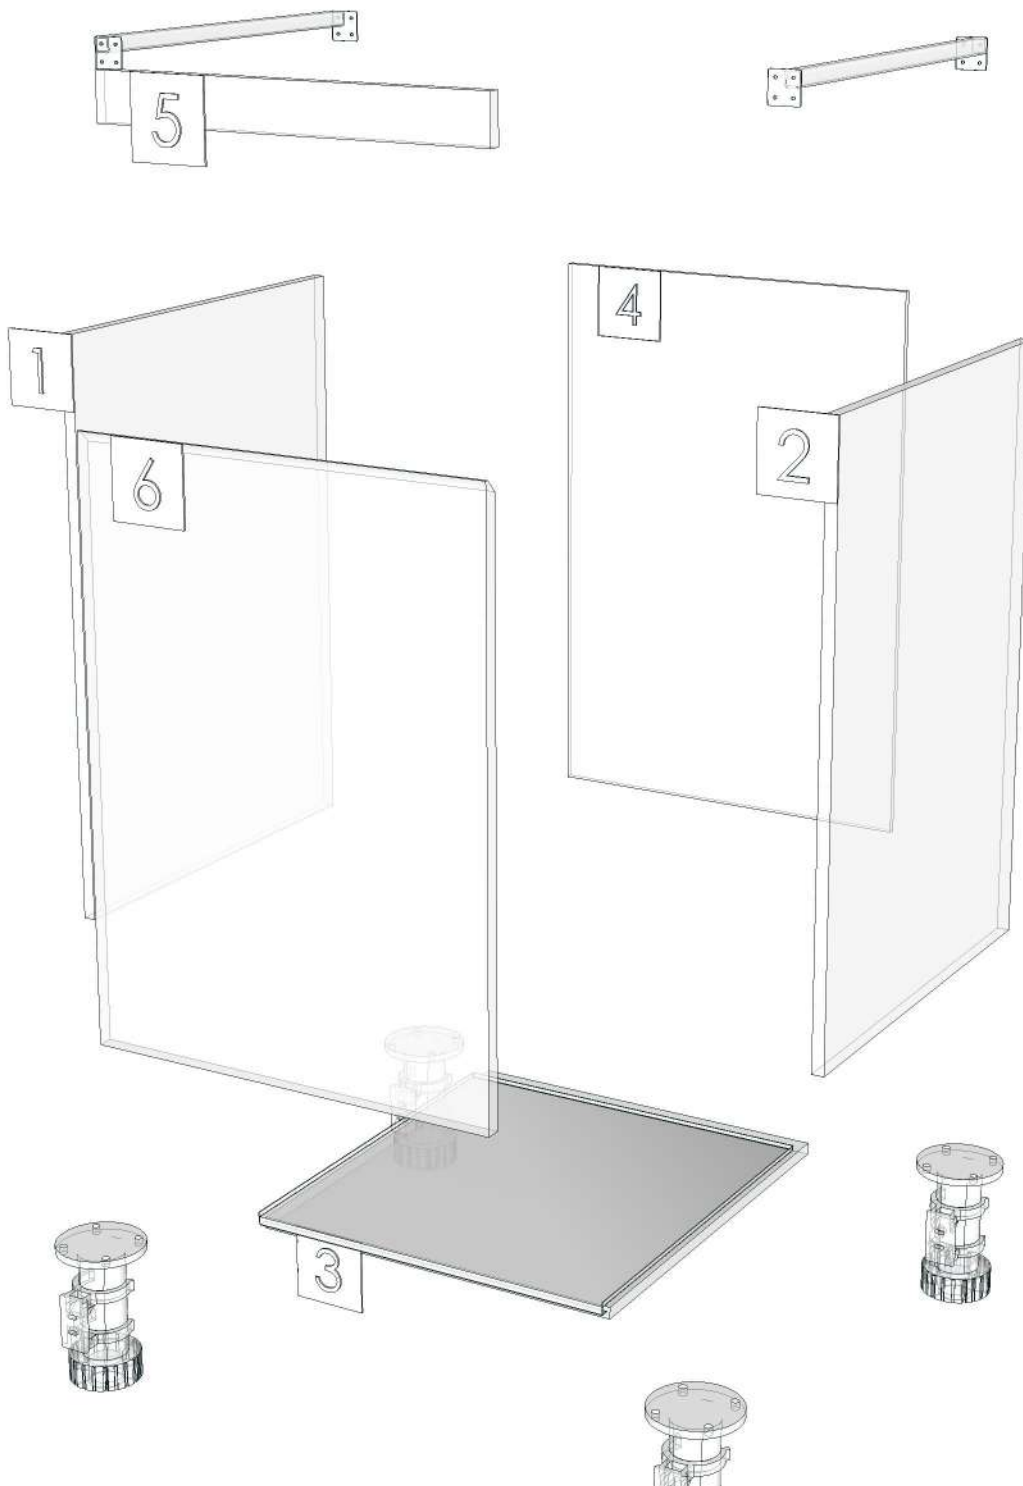

Model	RHYTHM_CN_DDM1794		
Creator	CHALEAMPON	.BCP Name	INDEX_C3D_KITCHEN2
Reviewer		Order	H001385
Approves		Date	19/12/2024

RHYTHM_CN_DDM1794-1794X6X600

Colour

03.13=PVC WHITE#630 T0.15MM.

Edge

K103L-160151614