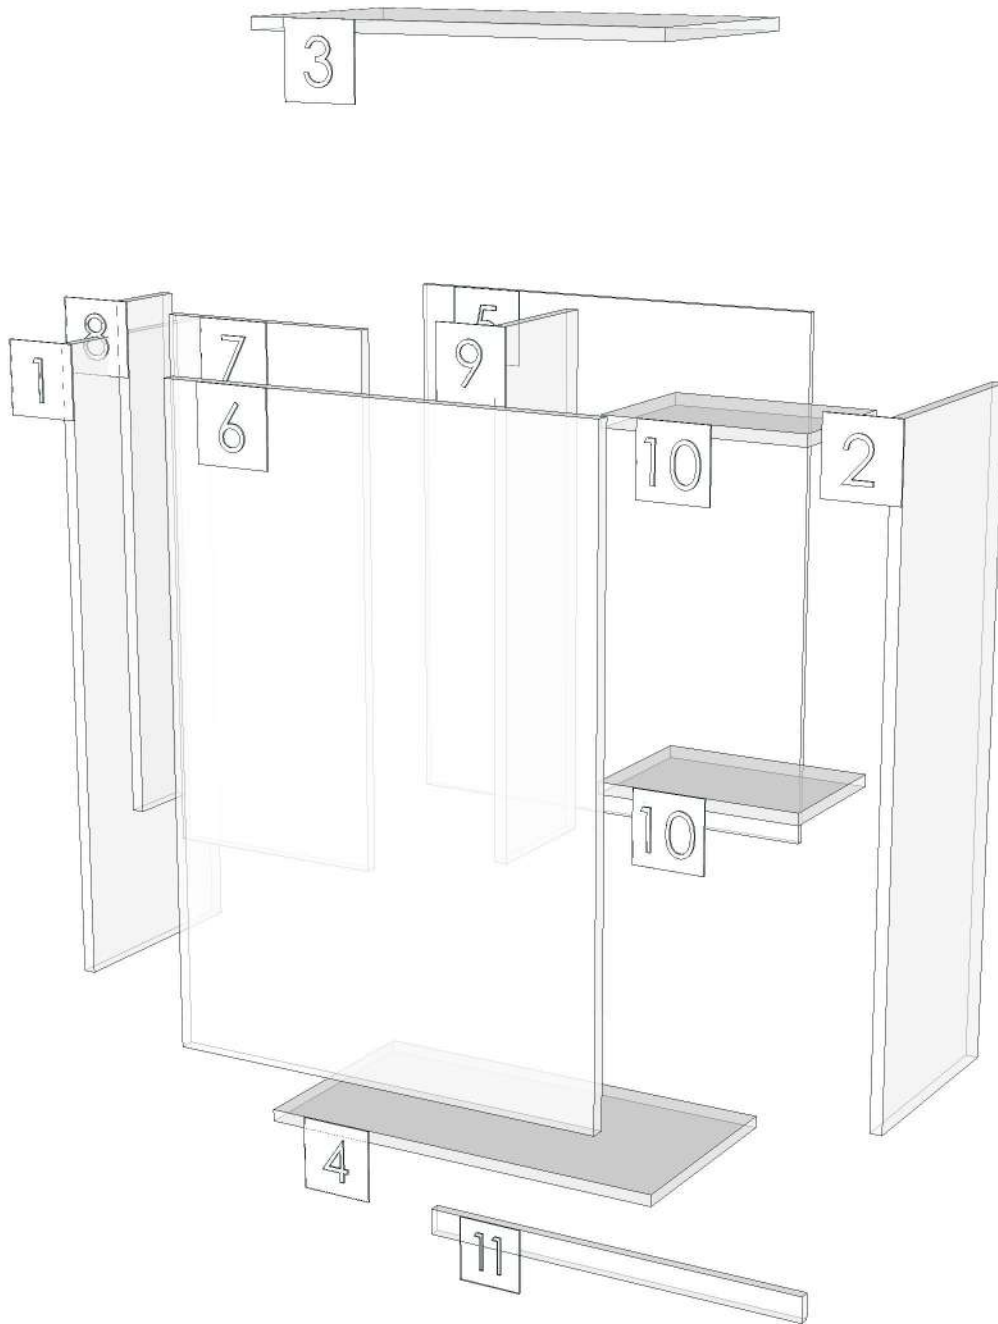

Model	-RHYTHM_CN		
Creator	CHALEAMPHON	.BCP Name	INDEX_C3D_KITCHEN2
Reviewer		Order	H001375
Approves		Date	18/12/2024