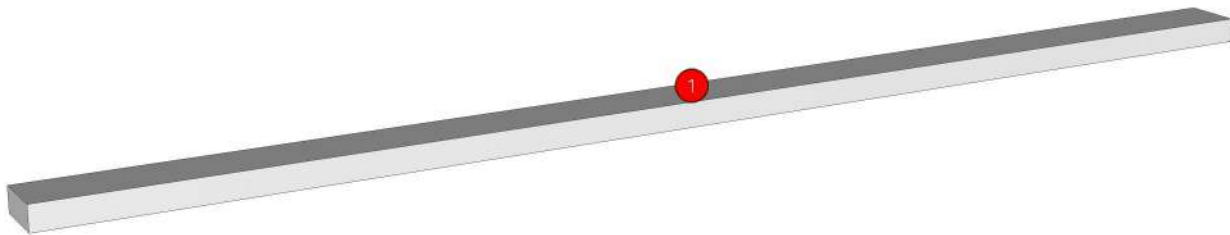

K103L-160151614

K103R-160158679