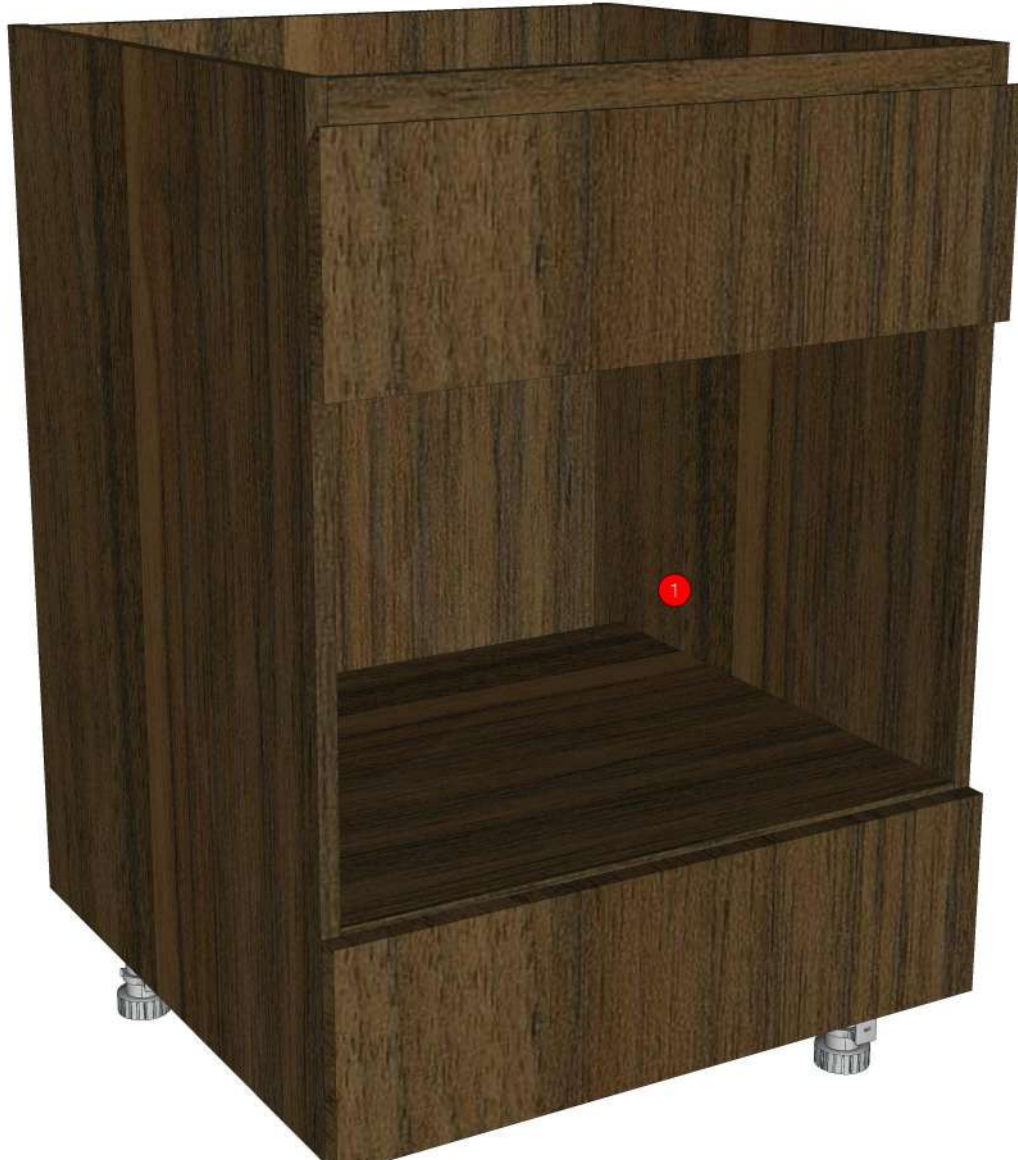

Model	RHYTHM_CN_DBH602(S)N		
Creator	CHALEAMPHON	.BCP Name	INDEX_C3D_KITCHEN2
Reviewer		Order	H001365
Approves		Date	12/12/2024

RHYTHM_CN_DBH602(S)N-600X570X785

Colour

05.68=ML.BROWN NORDIC#BT1 (MATT WOODGRAIN)
20.04=ML.SANDSTONE#073 _PEARL

Edge

01.381=1 ML.BROWN NORDIC BT1
01.155=1 SANDSTONE (P7-500M1)

- K101R-160151571
- K102L-160151586
- K102R-160151600
- K103L-160151614
- K104L-160151629
- K208L-160151655
- K100R-160158666
- K103R-160158679
- K105L-160158694