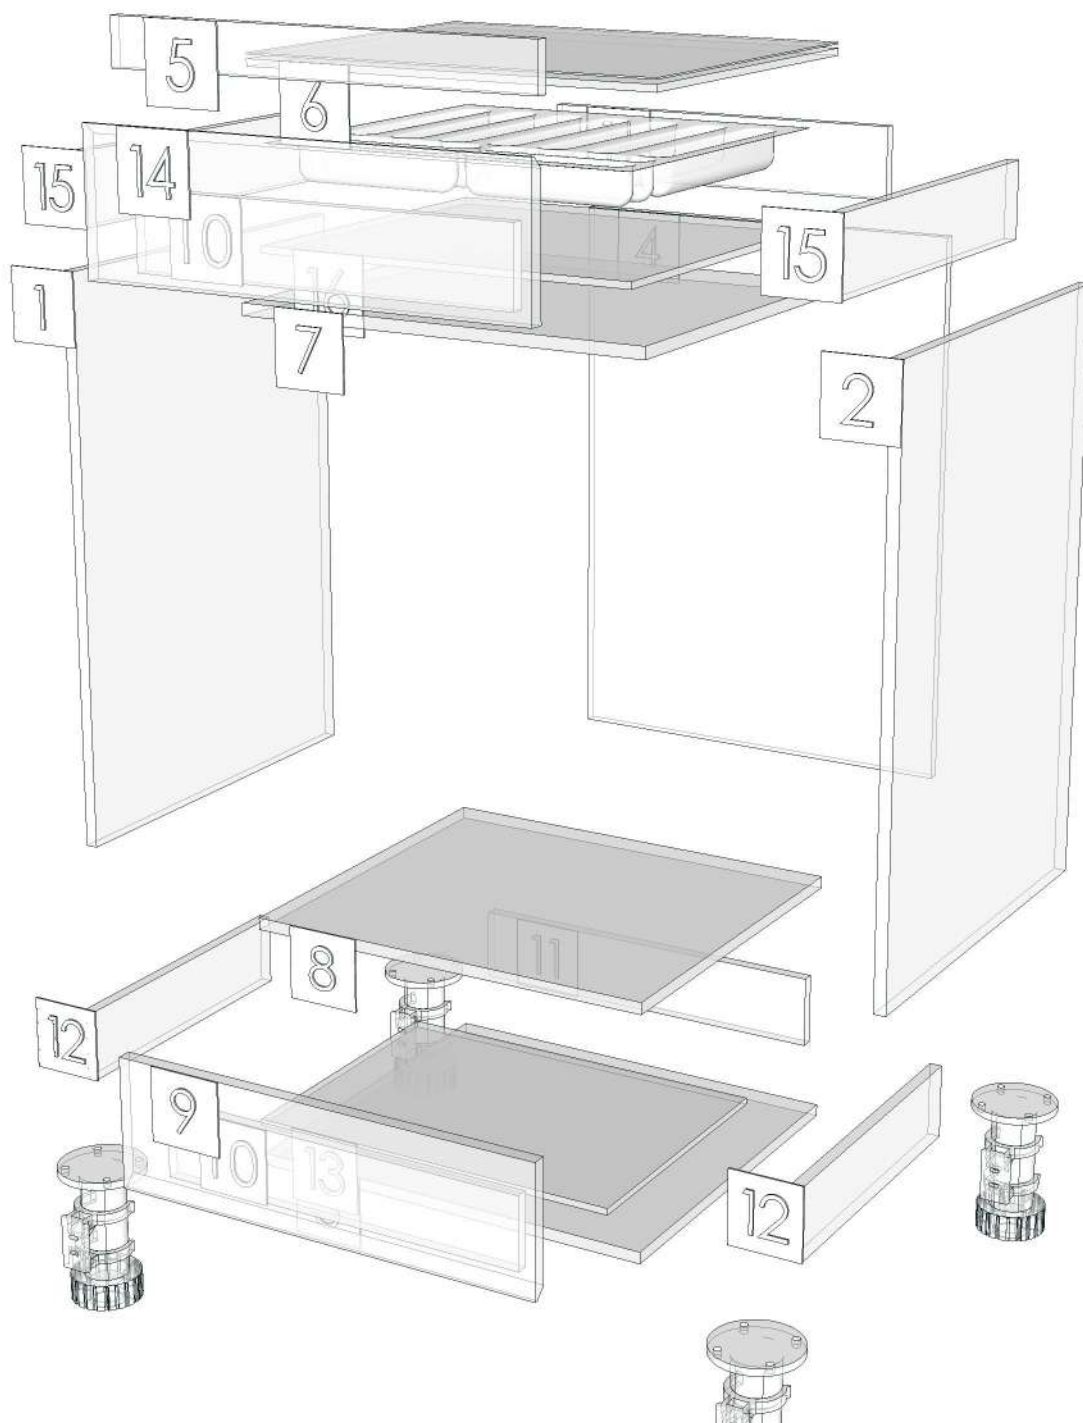

Model	-RHYTHM_CN		
Creator	CHALEAMPHON	.BCP Name	INDEX_C3D_KITCHEN2
Reviewer		Order	H001365
Approves		Date	12/12/2024