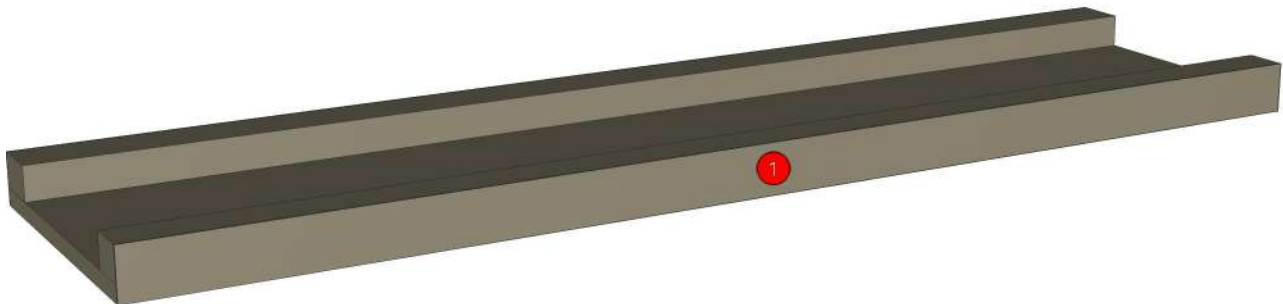

K102R-160151600
K100R-160158666