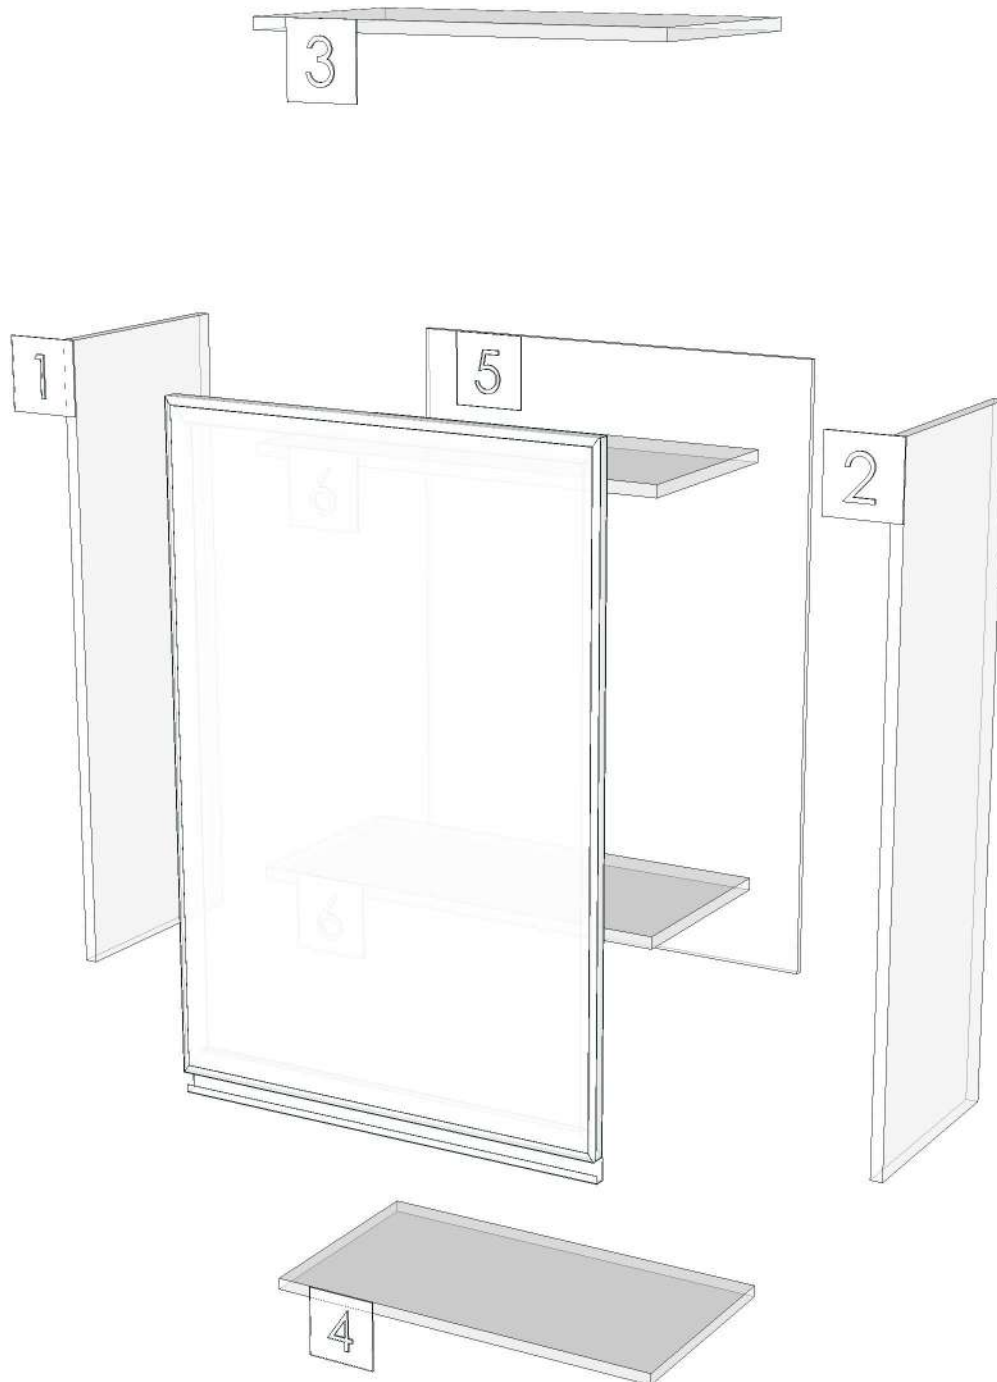

Model	-RHYTHM_CN		
Creator	CHALEAMPON	.BCP Name	INDEX_C3D_KITCHEN2
Reviewer		Order	H001378
Approves		Date	18/12/2024