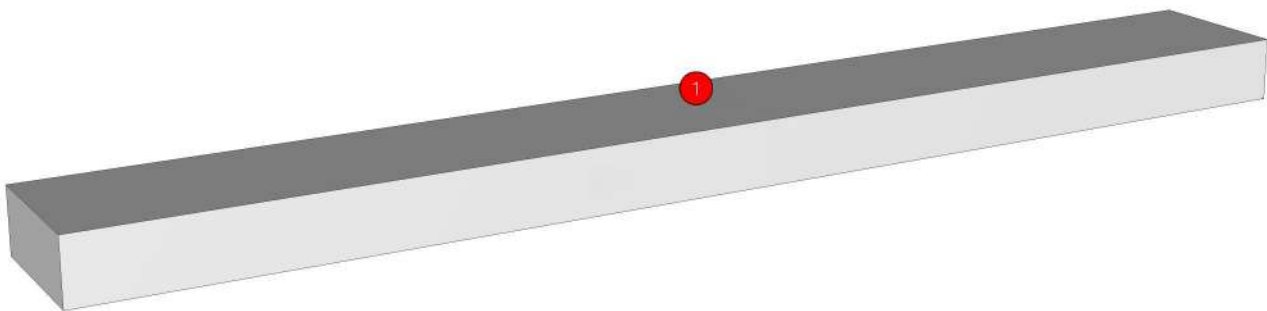

- K101R-160151571
- K102L-160151586
- K102R-160151600
- K103L-160151614
- K104L-160151629
- K106L-160159937
- K207R-160151648
- K208L-160151655
- K100R-160158666
- K103R-160158679
- K105L-160158694
- K107L-160158706