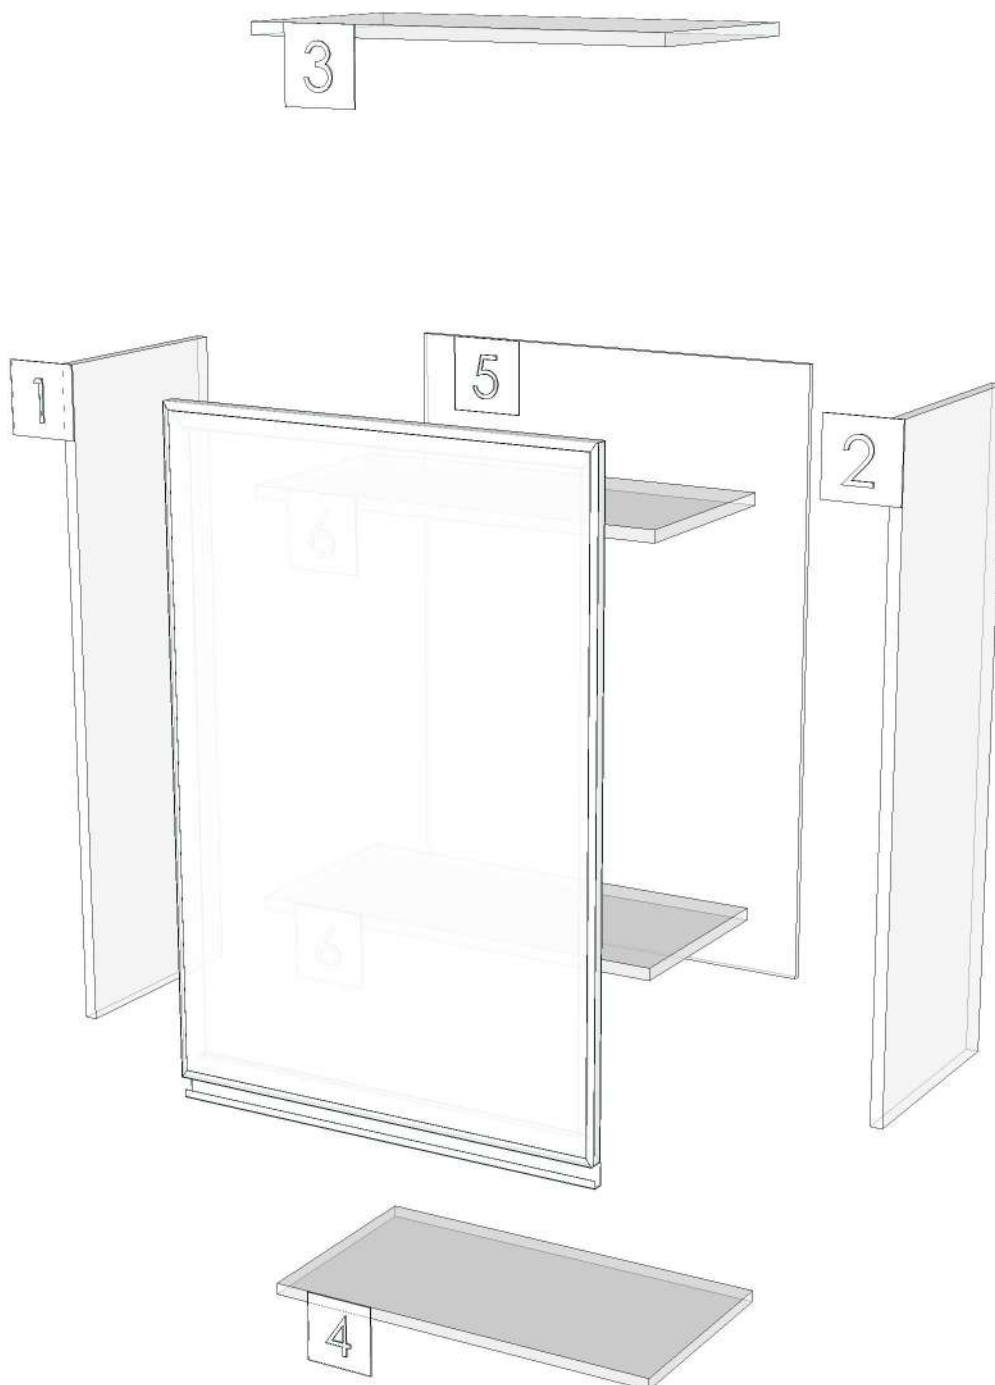

Model	-RHYTHM_CN		
Creator	CHALEAMPHON	.BCP Name	INDEX_C3D_KITCHEN2
Reviewer		Order	H001377
Approves		Date	18/12/2024