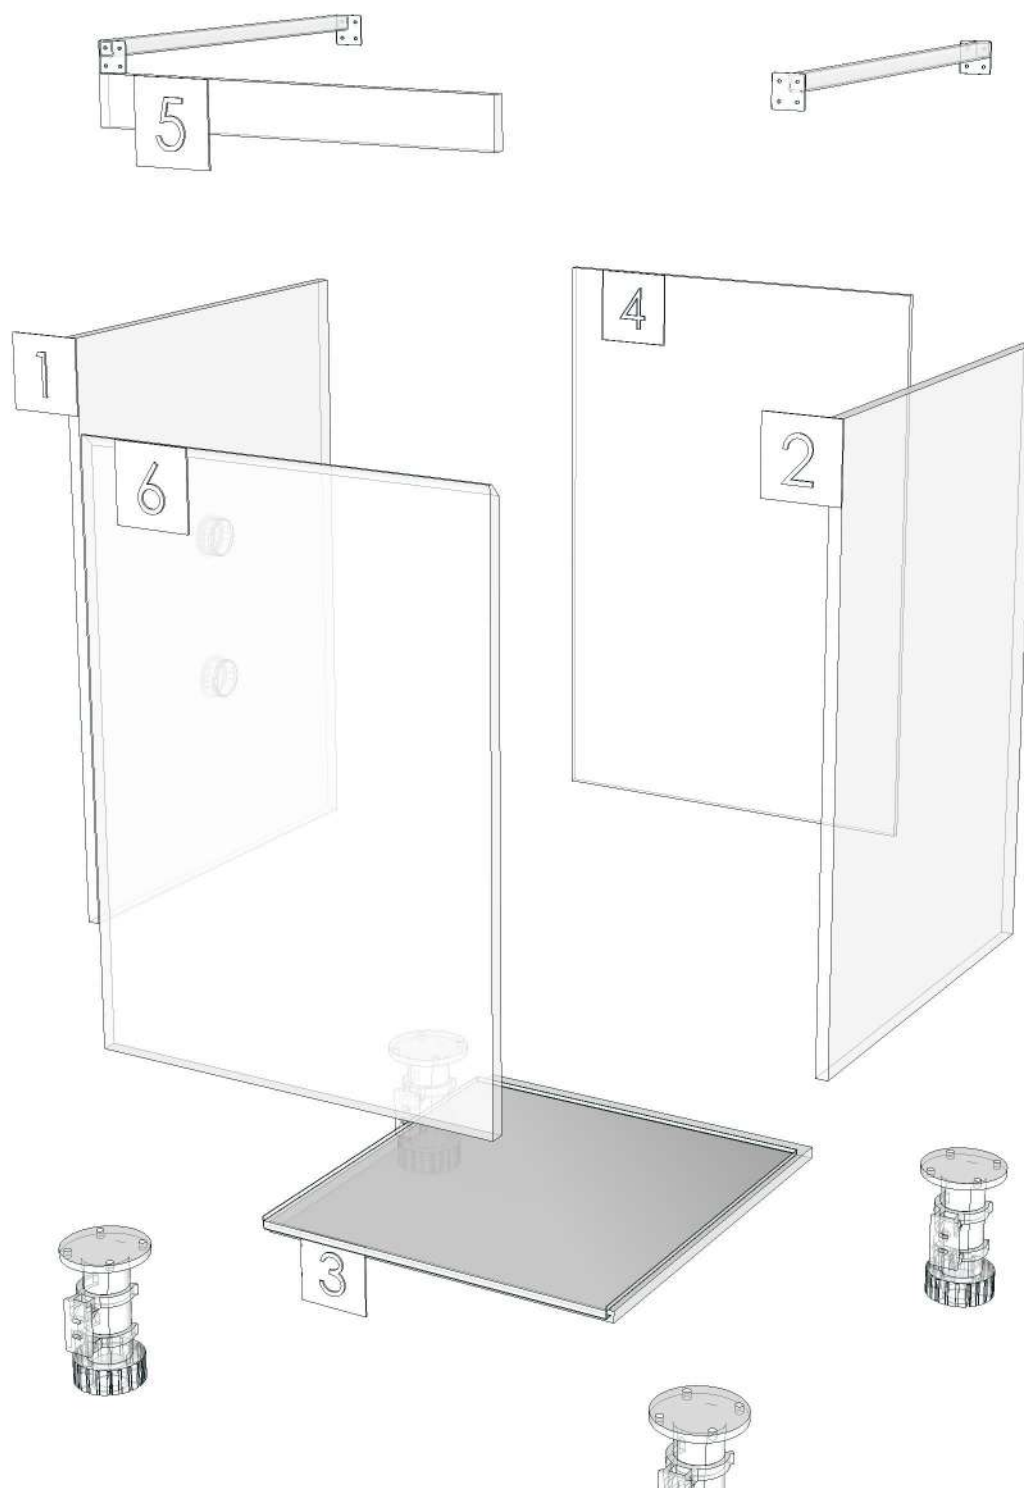

Model	-RHYTHM_CN		
Creator	CHALEAMPHON	.BCP Name	INDEX_C3D_KITCHEN2
Reviewer		Order	H001370
Approves		Date	13/12/2024