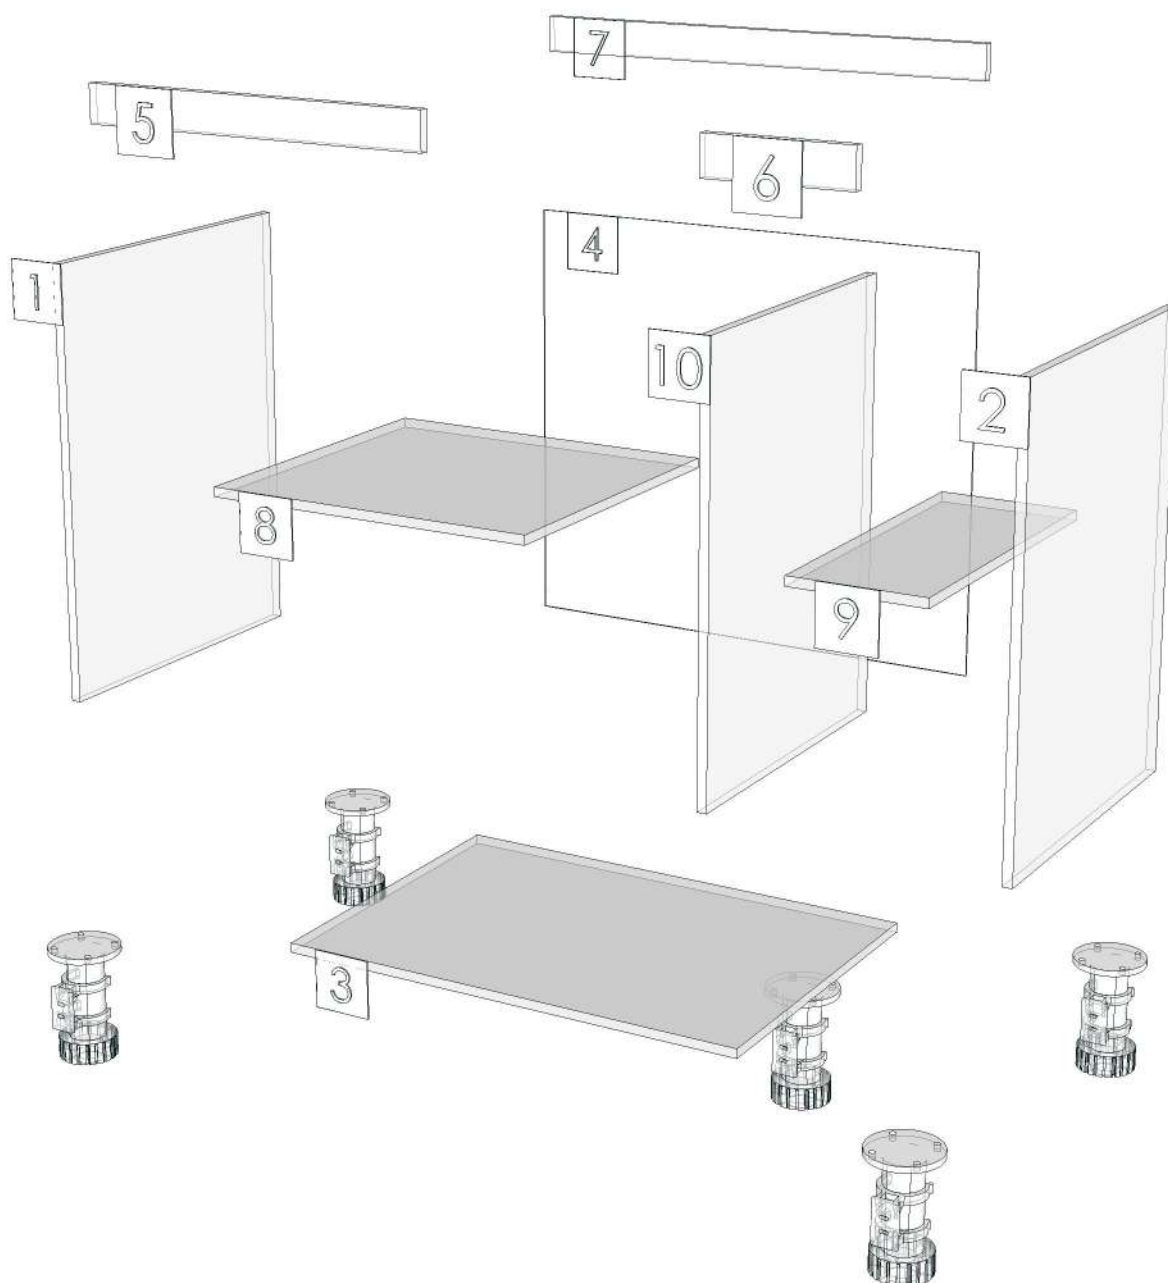

NICHE_BP_DBO85-850X570X738

Colour

02.61=FOIL 75GMS.MD627(VALENTINO)AQ-346-15KBWG(AQ PAPER)
02.62=FOIL 75GMS.MD216(SANSTONE)AQ-264KB(AQ PAPER)

Edge

01.261=1 MD627
01.253=1 MD216

K110-160157466

Model	-NICHE_BP		
Creator	CHALEAMPHON	.BCP Name	INDEX_C3D_KITCHEN2
Reviewer		Order	H001602
Approves		Date	10/03/2025