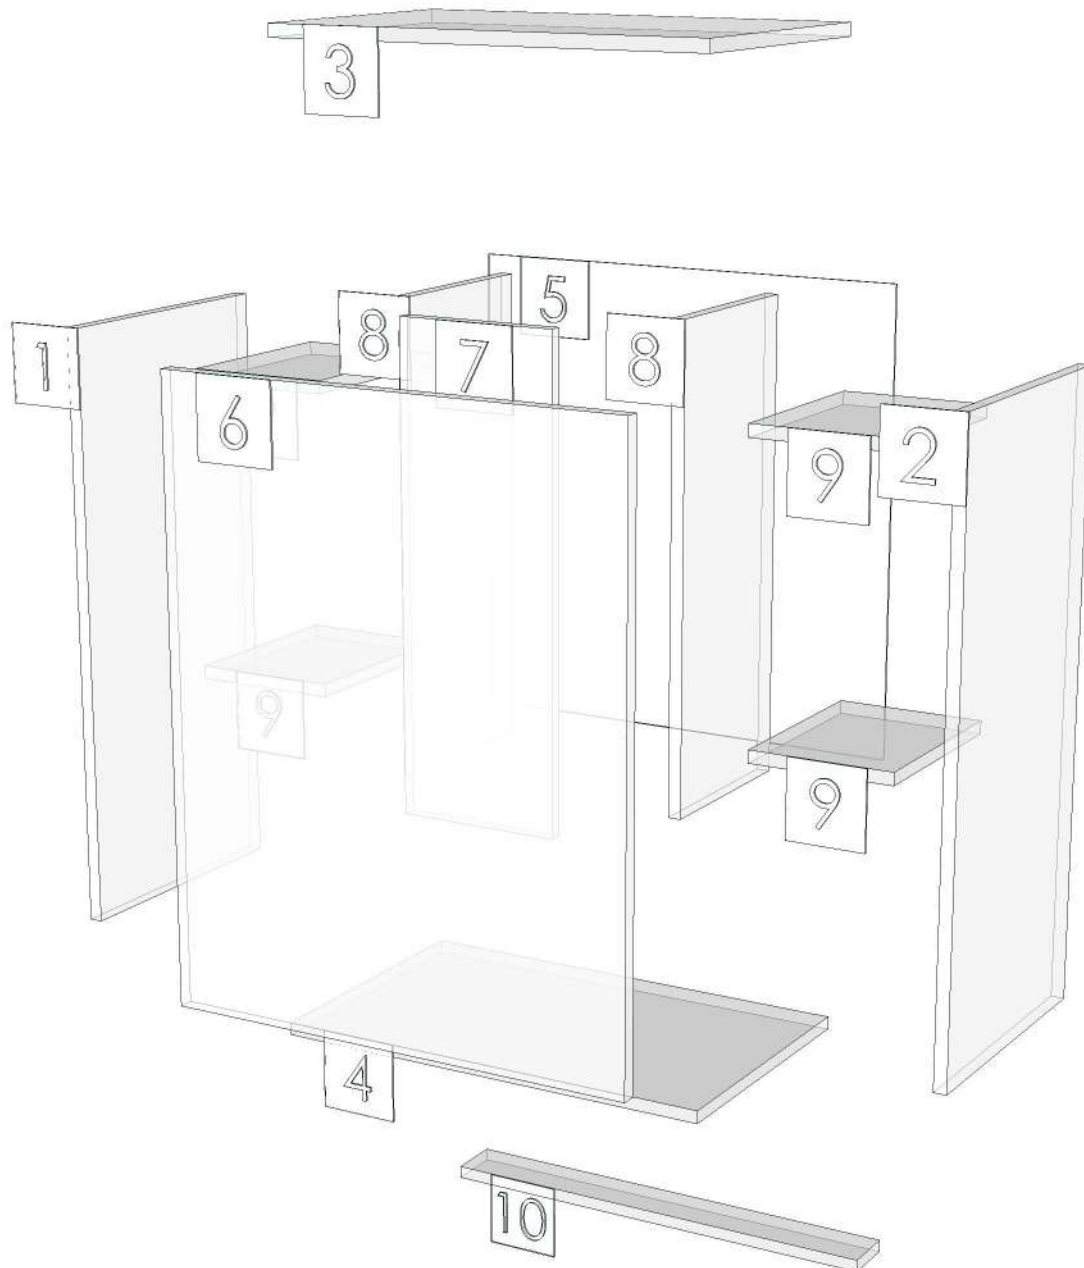

Model	-NICHE_BP		
Creator	CHALEAMPON	.BCP Name	INDEX_C3D_KITCHEN2
Reviewer		Order	H001502
Approves		Date	24/01/2025