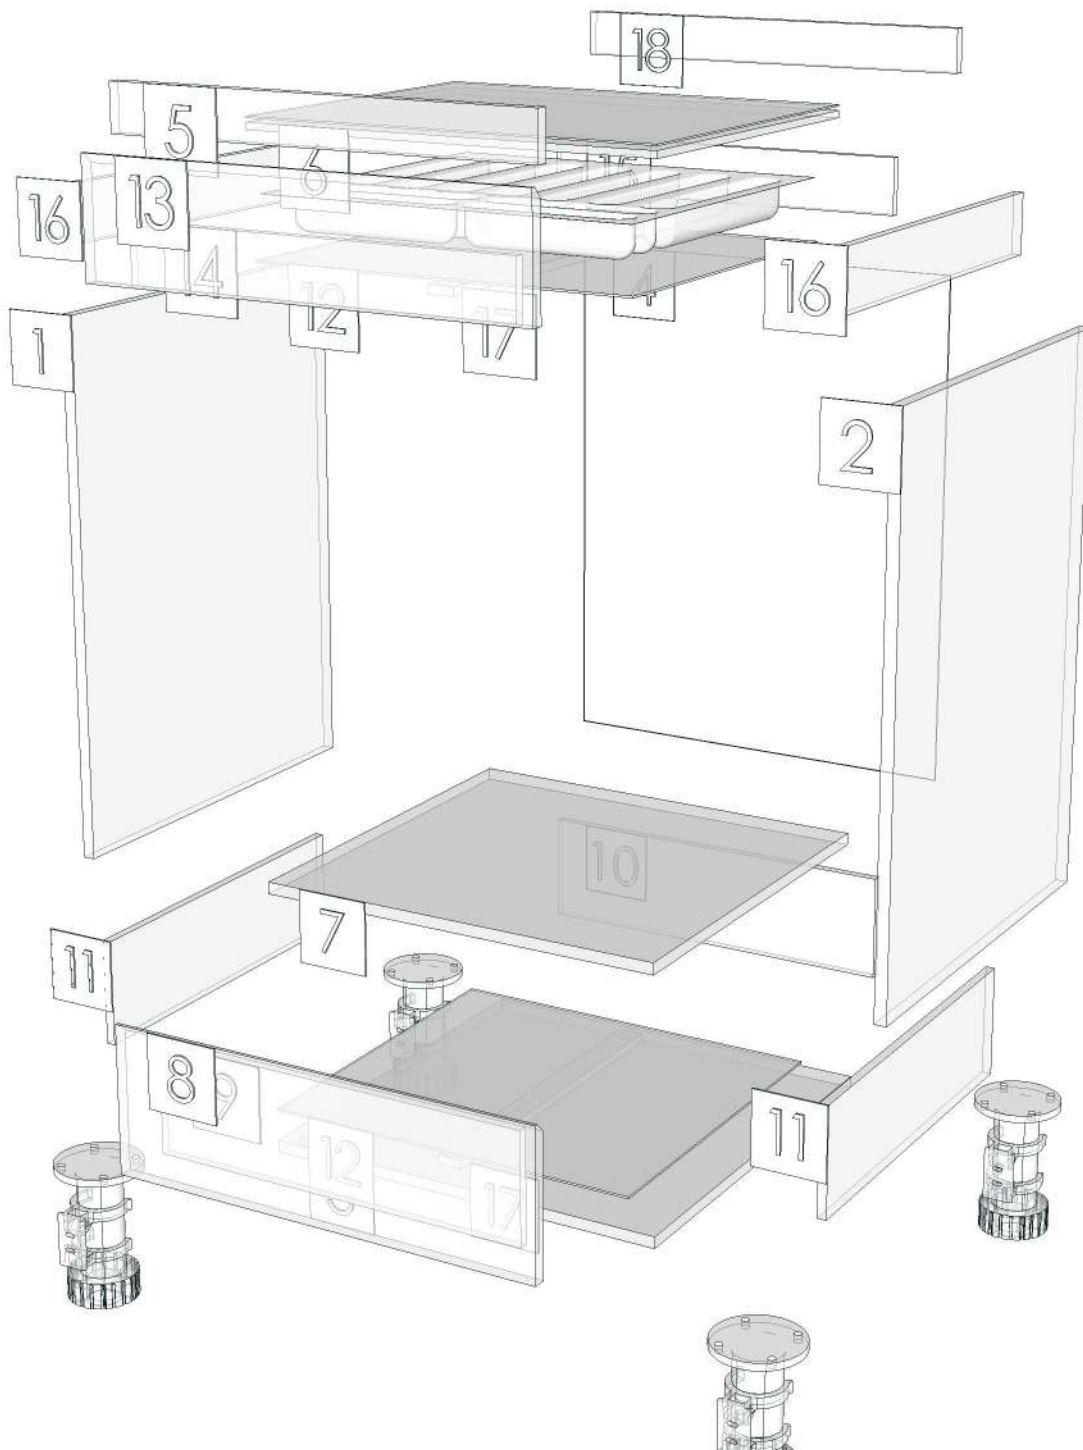

Model	-NICHE_BP		
Creator	CHALEAMPHON	.BCP Name	INDEX_C3D_KITCHEN2
Reviewer		Order	H000462
Approves		Date	30/04/2024