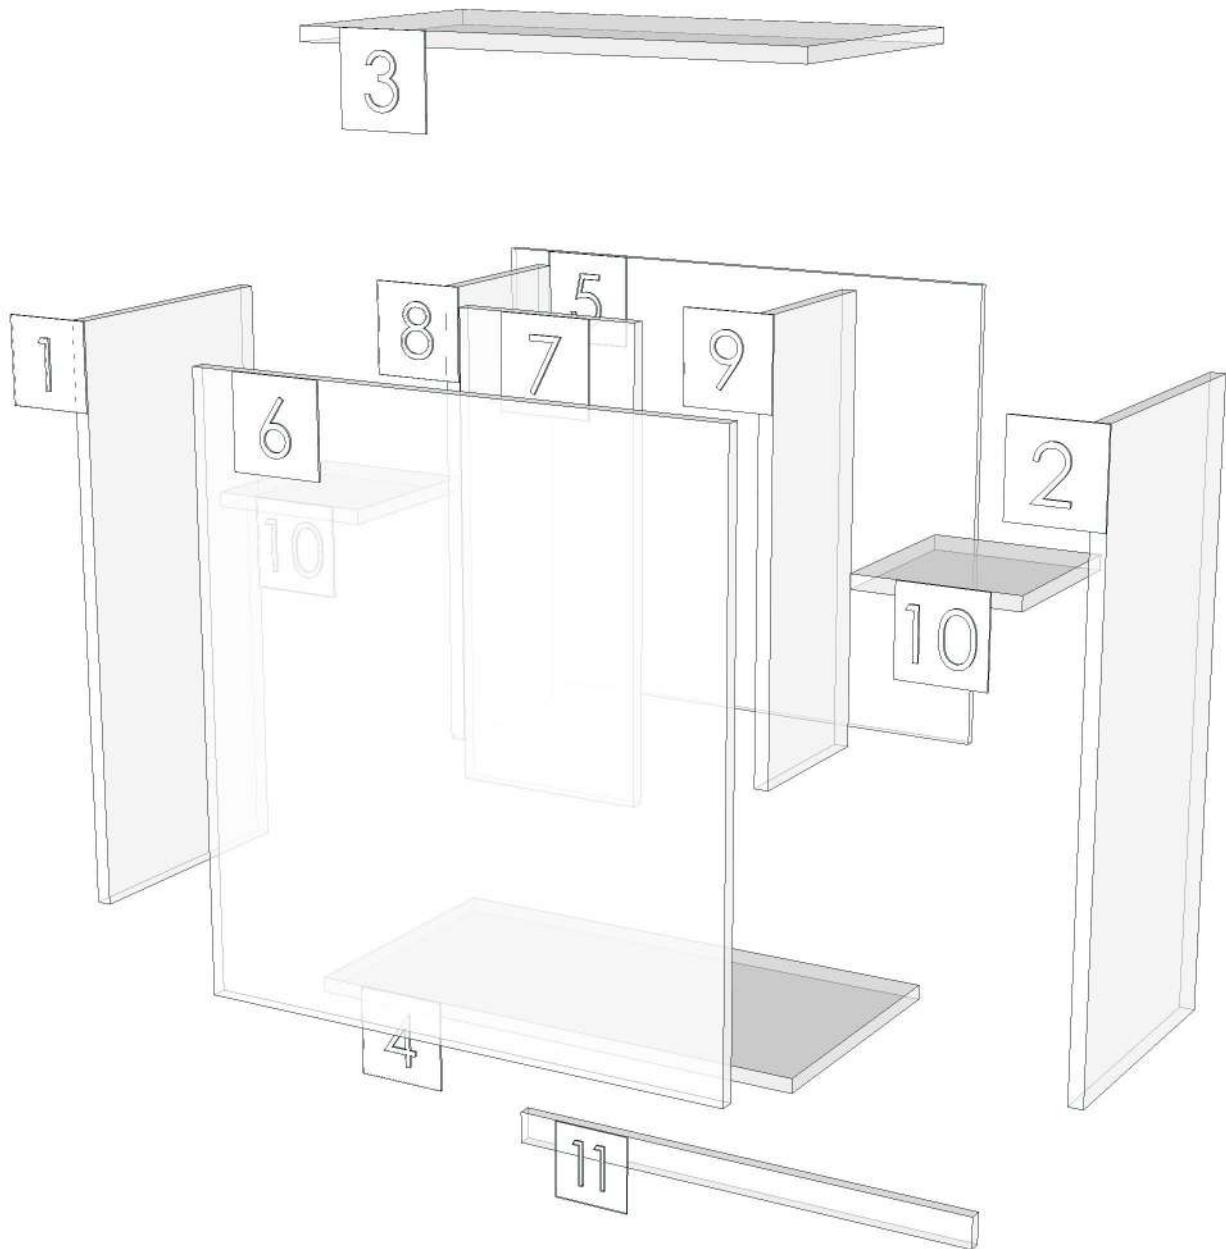

Model	-BASE_RISE		
Creator	CHALEAMPHON	.BCP Name	INDEX_C3D_KITCHEN2
Reviewer		Order	H001264
Approves		Date	06/11/2024