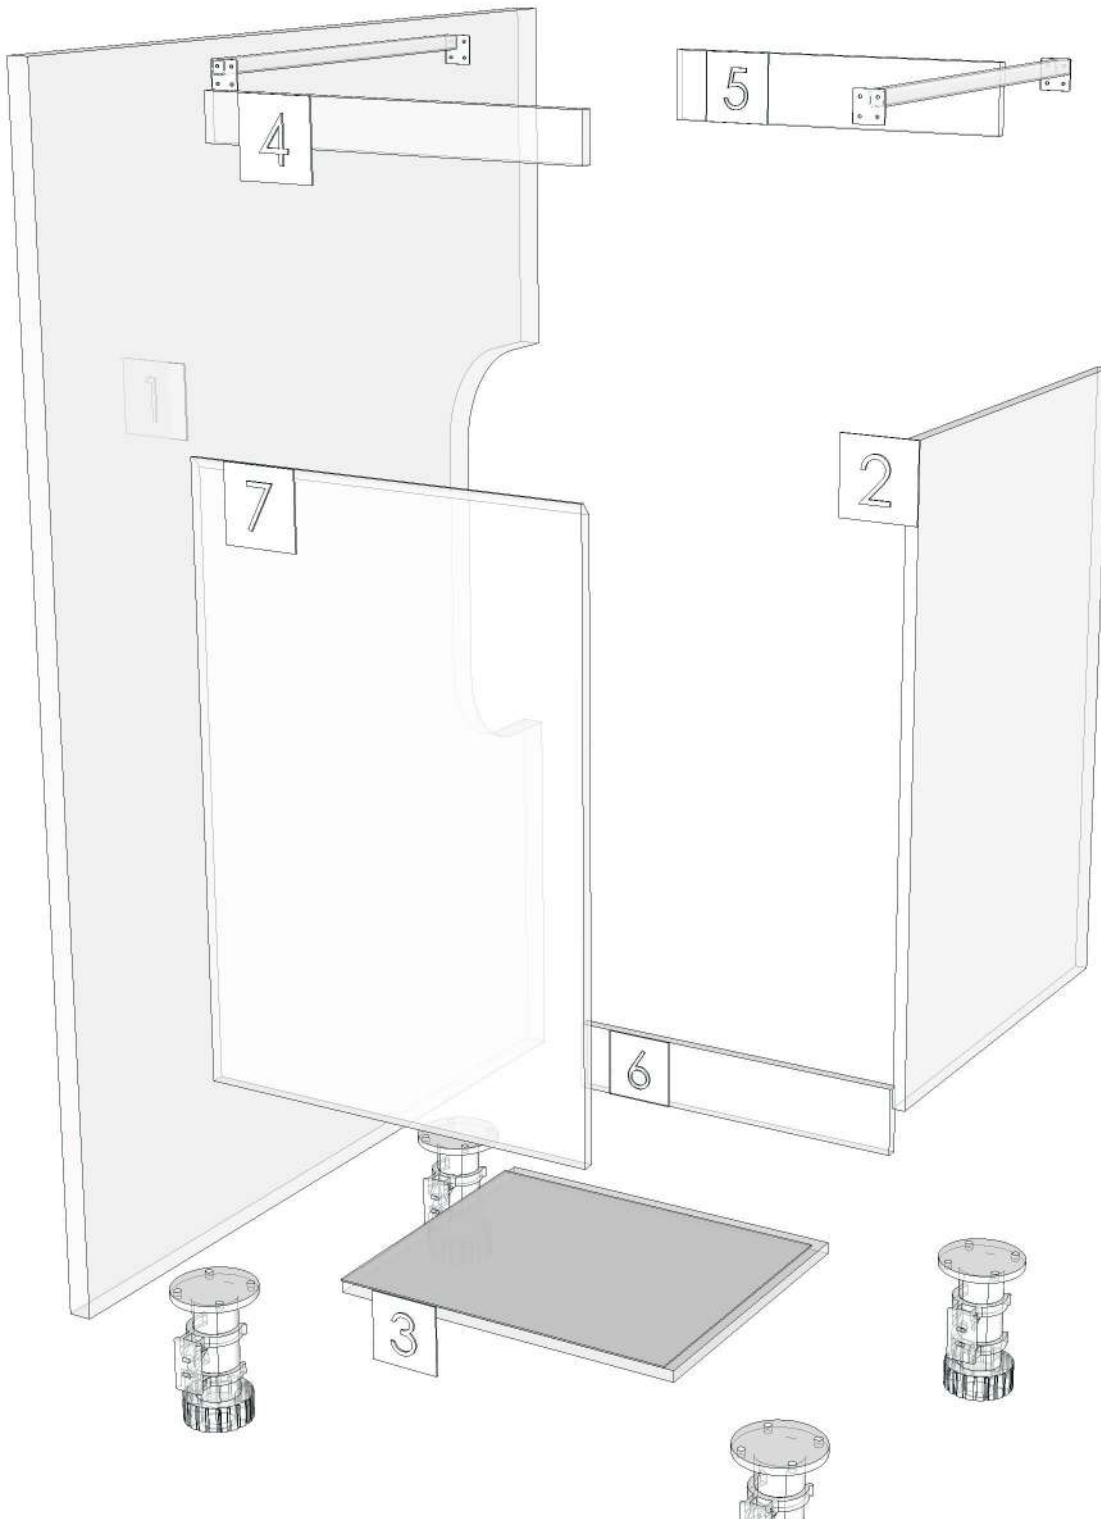

Model	-BASE_RISE		
Creator	CHALEAMPHON	.BCP Name	INDEX_C3D_KITCHEN2
Reviewer		Order	H001424
Approves		Date	23/12/2024