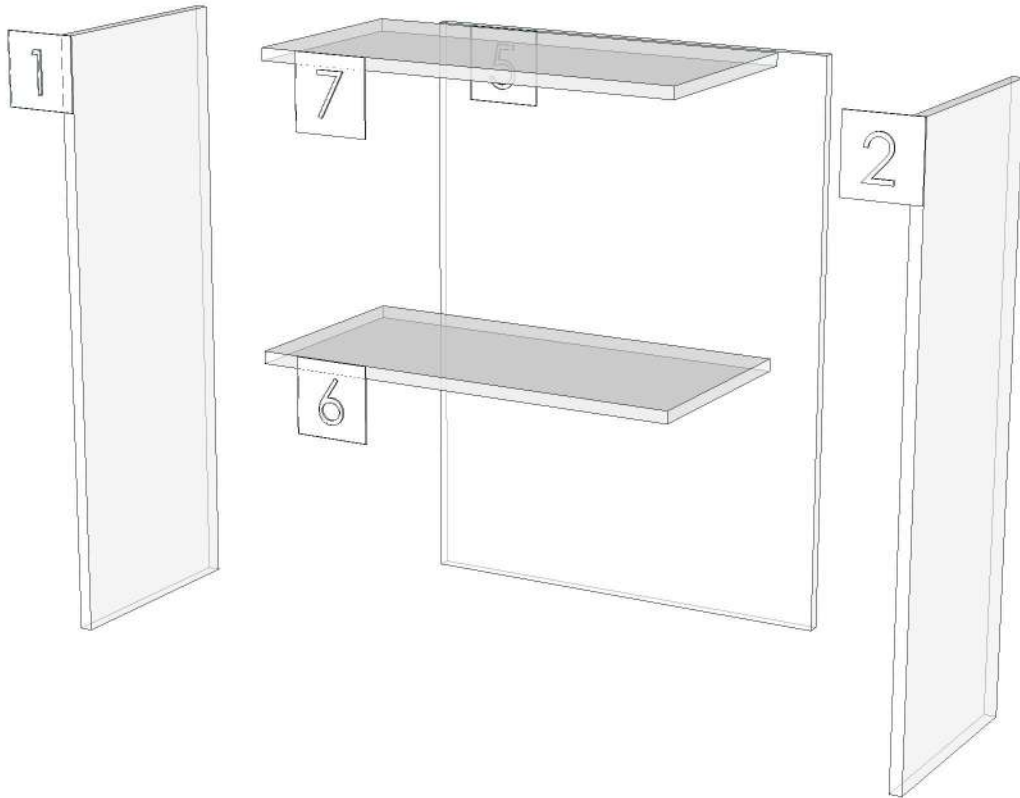

Model	-BASE_RISE		
Creator	CHALEAMPHON	.BCP Name	INDEX_C3D_KITCHEN2
Reviewer		Order	H001269
Approves		Date	06/11/2024