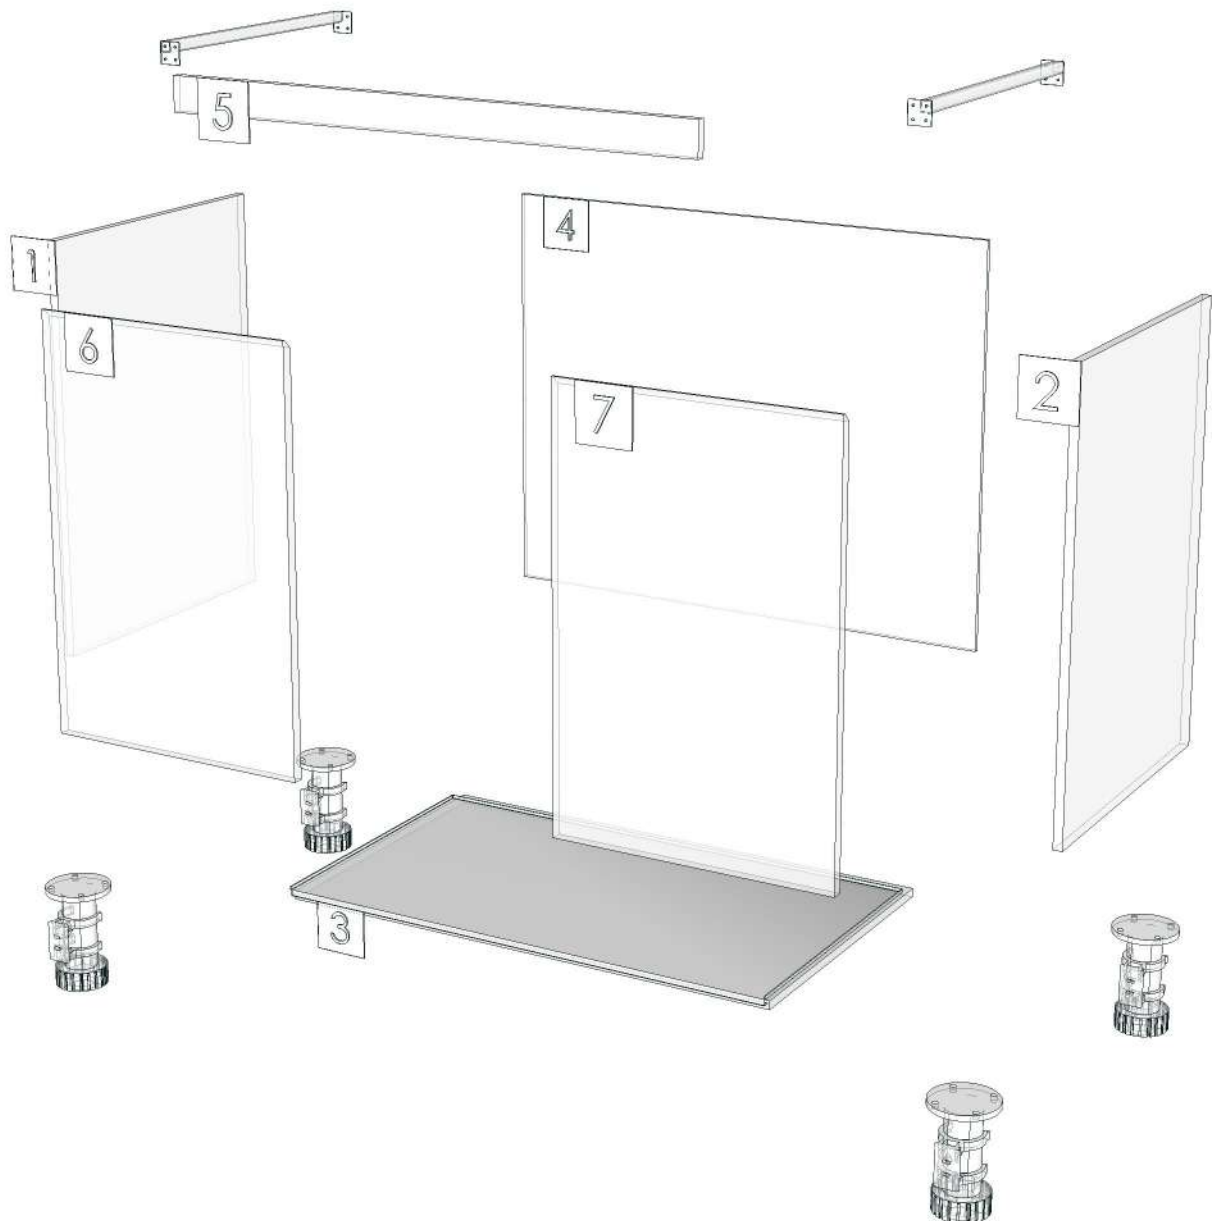

Model	-RHYTHM_CN		
Creator	CHALEAMPON	.BCP Name	INDEX_C3D_KITCHEN2
Reviewer		Order	H001366
Approves		Date	08/05/2025