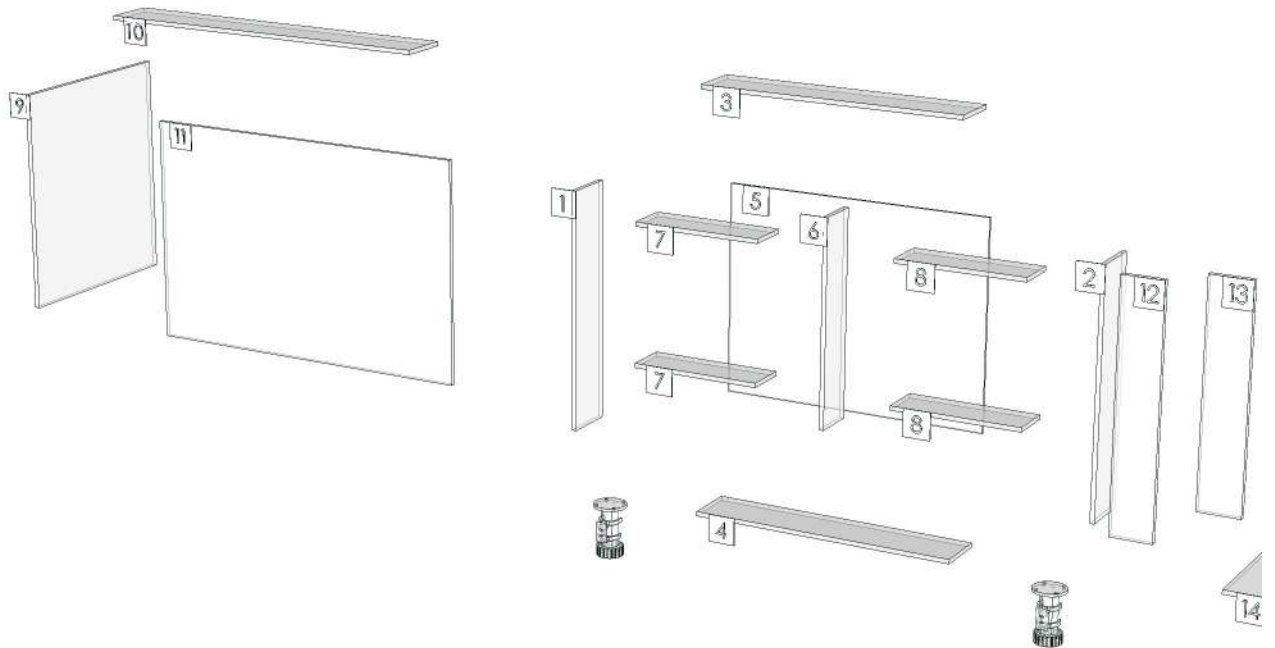

Model	-RHYTHM_CN		
Creator	CHALEAMPHON	.BCP Name	INDEX_C3D_KITCHEN2
Reviewer		Order	H001359
Approves		Date	12/03/2025