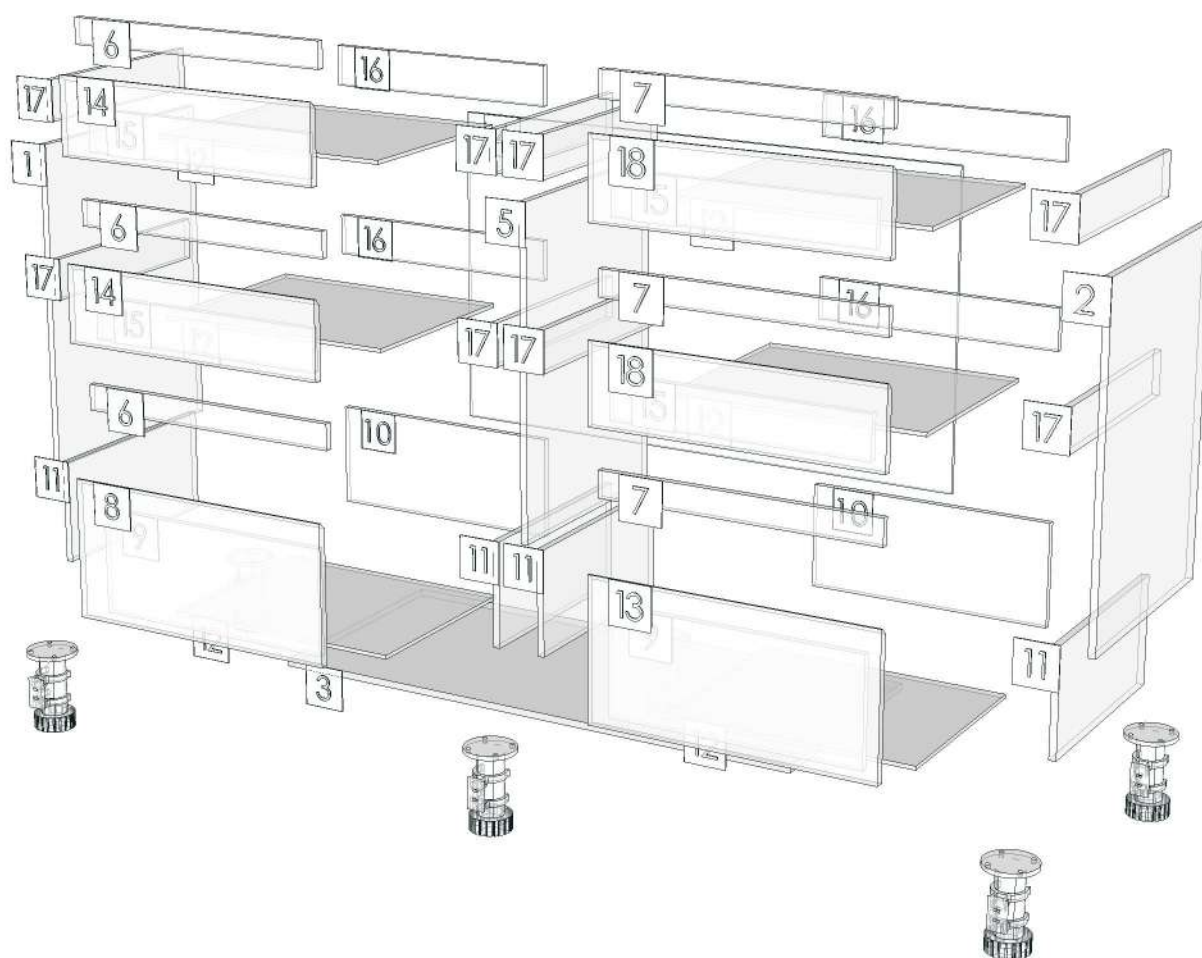

Model	-RHYTHM_CN		
Creator	CHALEAMPHON	.BCP Name	INDEX_C3D_KITCHEN2
Reviewer		Order	H001364
Approves		Date	12/12/2024