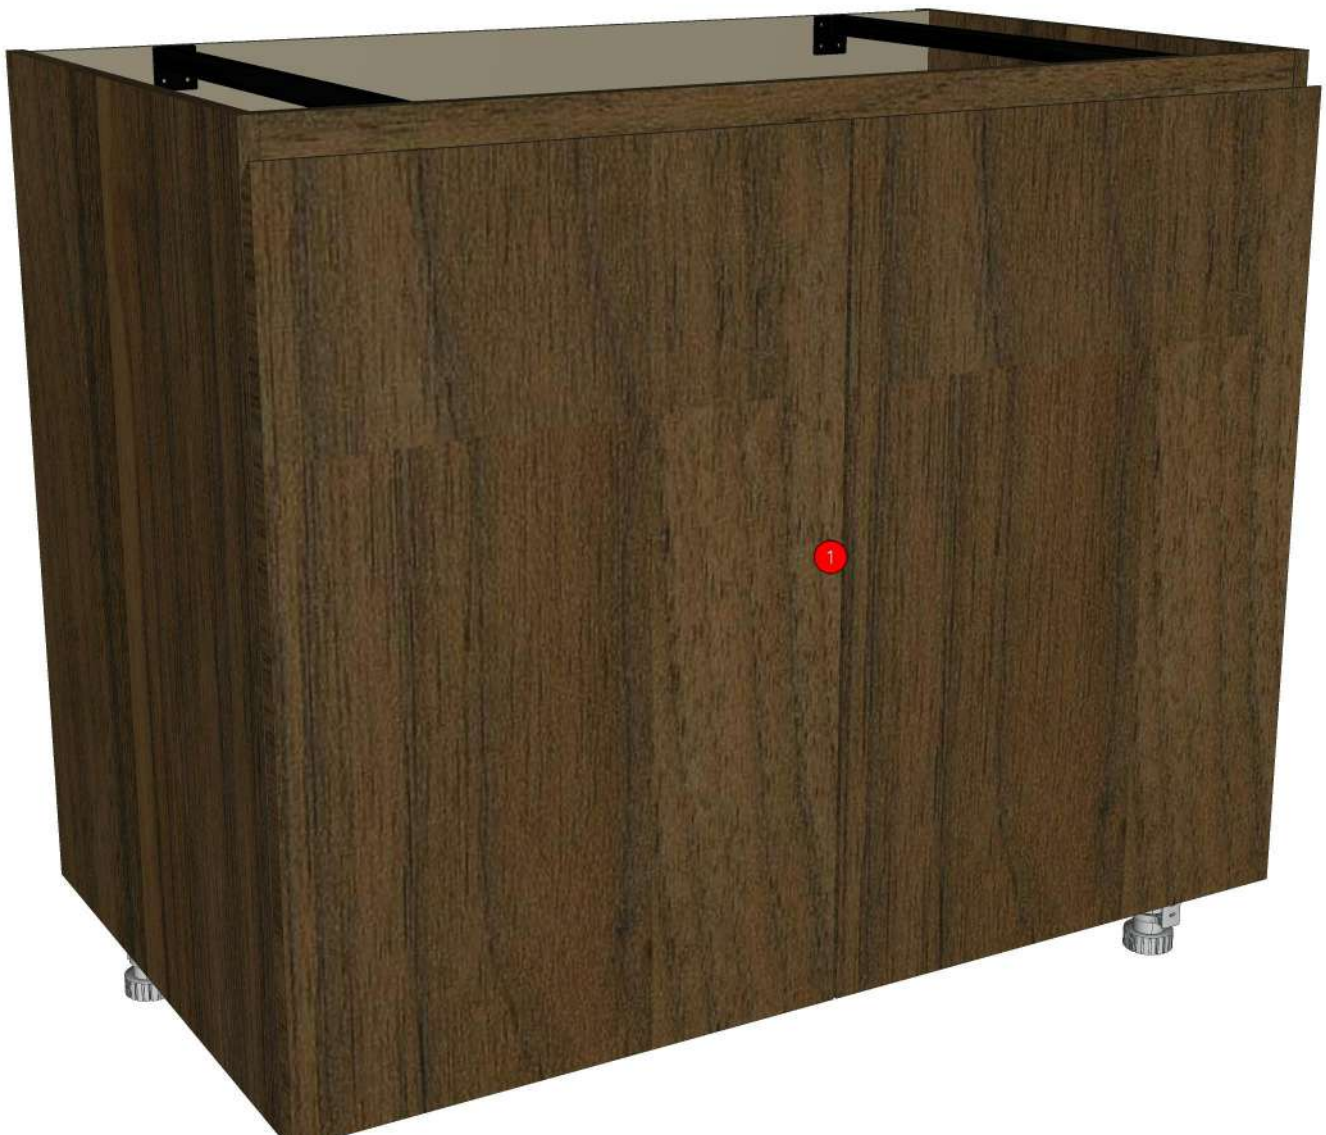

RHYTHM_CN_DBS100N-1000X570X785

Colour

05.68=ML.BROWN NORDIC#BT1 (MATT WOODGRAIN)
20.04=ML.SANDSTONE#073_PEARL

Edge

01.381=1 ML.BROWN NORDIC BT1
01.155=1 SANDSTONE (P7-500M1)

K106L-160159937
K207R-160151648
K107L-160158706