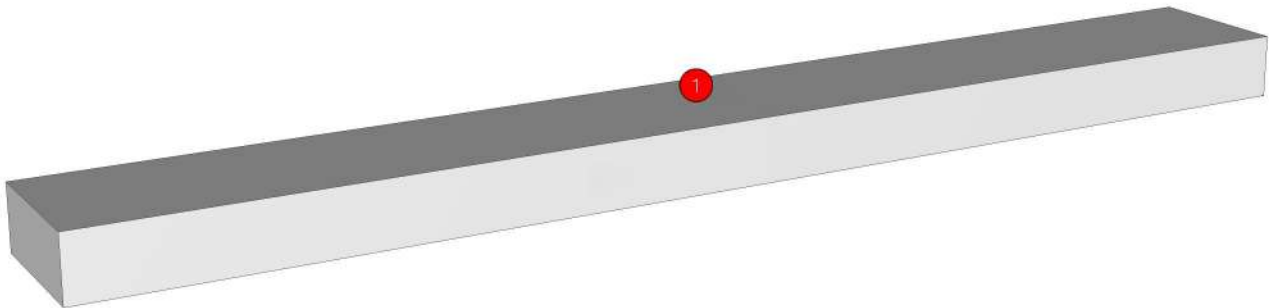

- K101R-160151571
- K102L-160151586
- K102R-160151600
- K103L-160151614
- K104L-160151629
- K106L-160159937
- K207R-160151648
- K208L-160151655
- K100R-160158666
- K103R-160158679
- K105L-160158694
- K107L-160158706