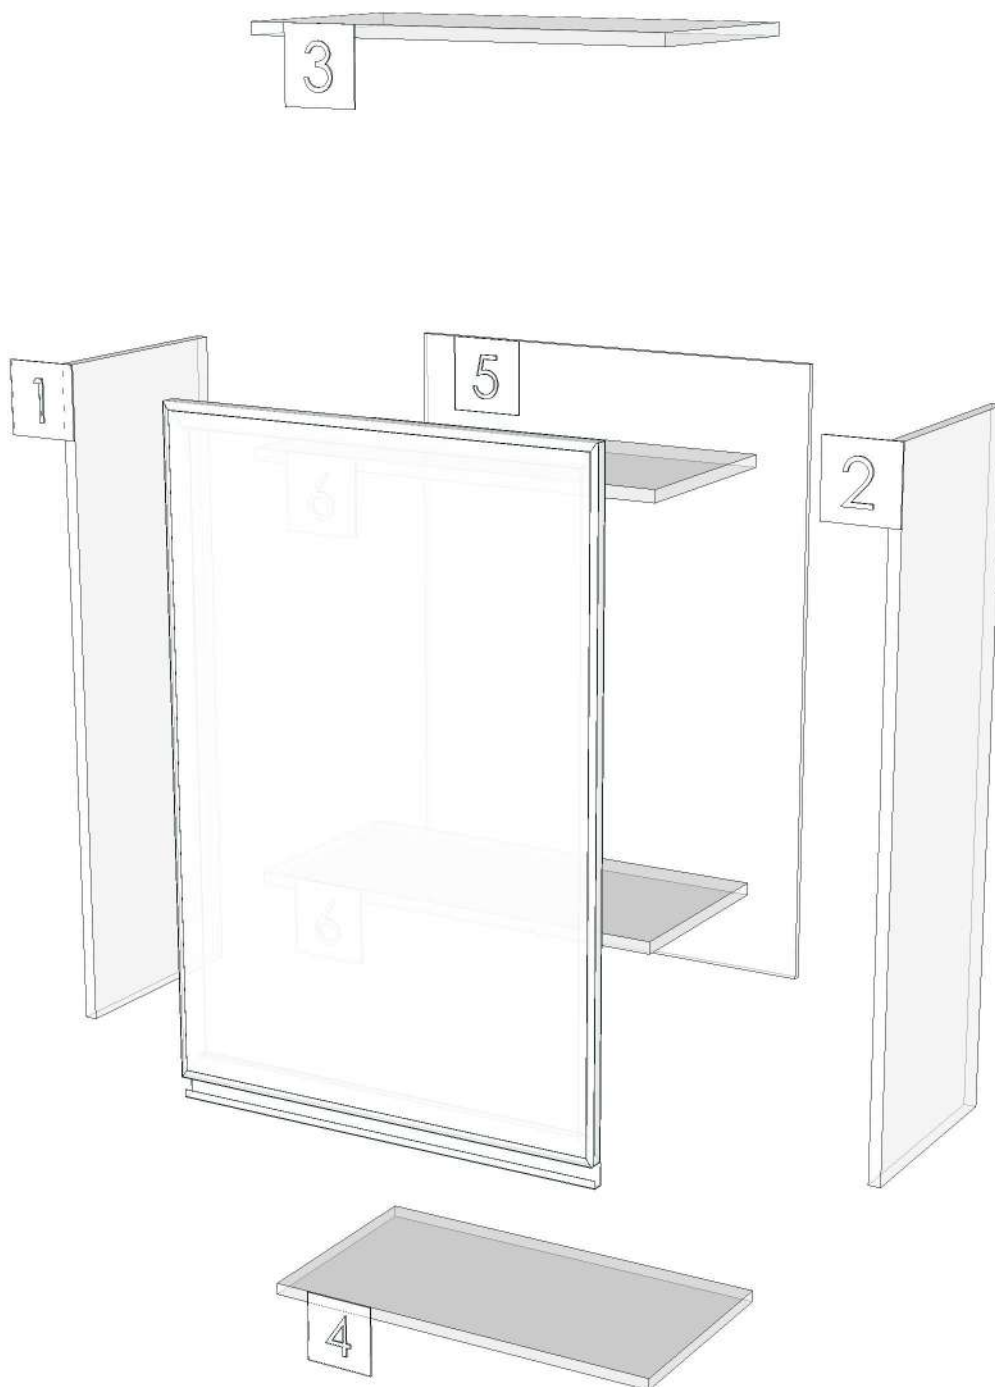

Model	-RHYTHM_CN		
Creator	CHALEAMPON	.BCP Name	INDEX_C3D_KITCHEN2
Reviewer		Order	H001380
Approves		Date	18/12/2024