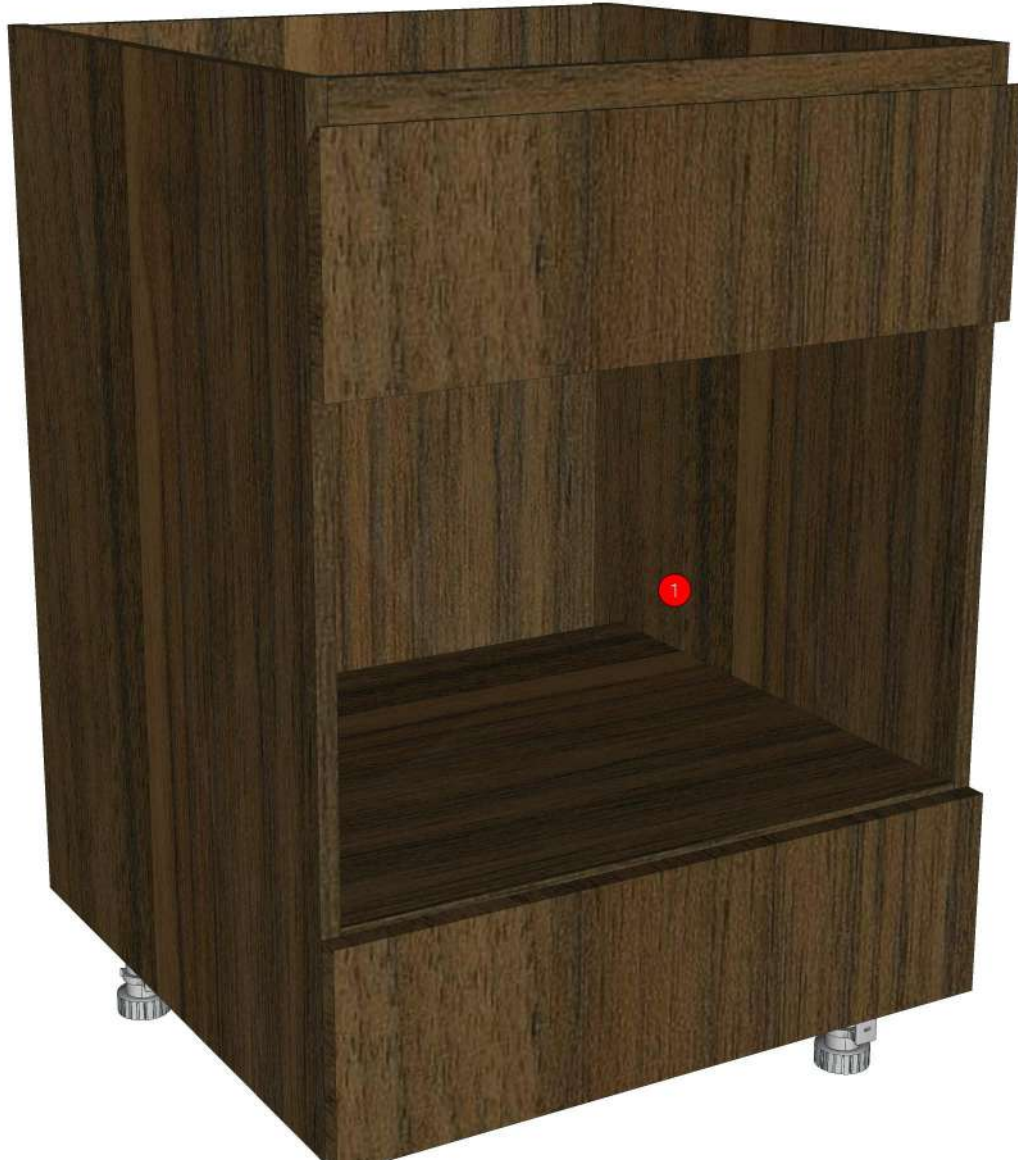

Model	RHYTHM_CN_DB60RN		
Creator	CHALEAMPON	.BCP Name	INDEX_C3D_KITCHEN2
Reviewer		Order	H001363
Approves		Date	12/12/2024

RHYTHM_CN_DB60RN-600X570X785

Colour

05.68=ML.BROWN NORDIC#BT1 (MATT WOODGRAIN)
20.04=ML.SANDSTONE#073 _PEARL

Edge

01.381=1 ML.BROWN NORDIC BT1
01.155=1 SANDSTONE (P7-500M1)

K104L-160151629
K105L-16015769

Model	-RHYTHM_CN		
Creator	CHALEAMPHON	.BCP Name	INDEX_C3D_KITCHEN2
Reviewer		Order	H001363
Approves		Date	12/12/2024

Model	RHYTHM_CN_DBH602(S)N		
Creator	CHALEAMPHON	.BCP Name	INDEX_C3D_KITCHEN2
Reviewer		Order	H001365
Approves		Date	12/12/2024

RHYTHM_CN_DBH602(S)N-600X570X785

Colour

05.68=ML.BROWN NORDIC#BT1 (MATT WOODGRAIN)
20.04=ML.SANDSTONE#073 _PEARL

Edge

01.381=1 ML.BROWN NORDIC BT1
01.155=1 SANDSTONE (P7-500M1)

- K101R-160151571
- K102L-160151586
- K102R-160151600
- K103L-160151614
- K104L-160151629
- K208L-160151655
- K100R-160158666
- K103R-160158679
- K105L-160158694