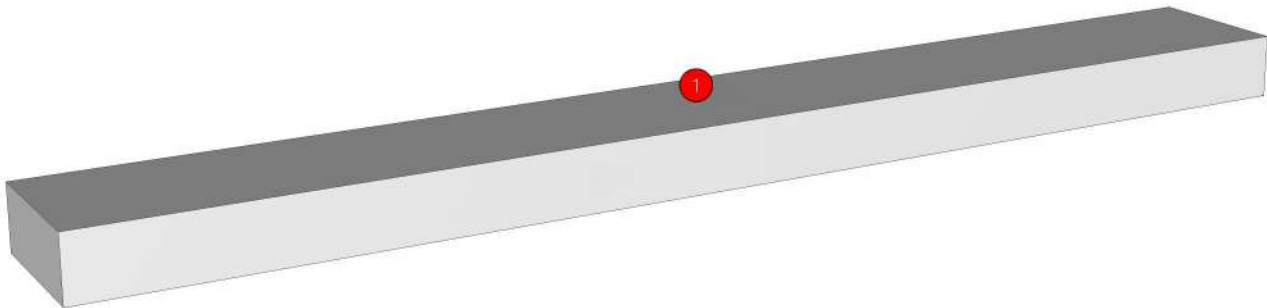

- K101R-160151571
- K102L-160151586
- K102R-160151600
- K103L-160151614
- K104L-160151629
- K106L-160159937
- K207R-160151648
- K208L-160151655
- K100R-160158666
- K103R-160158679
- K105L-160158694
- K107L-160158706