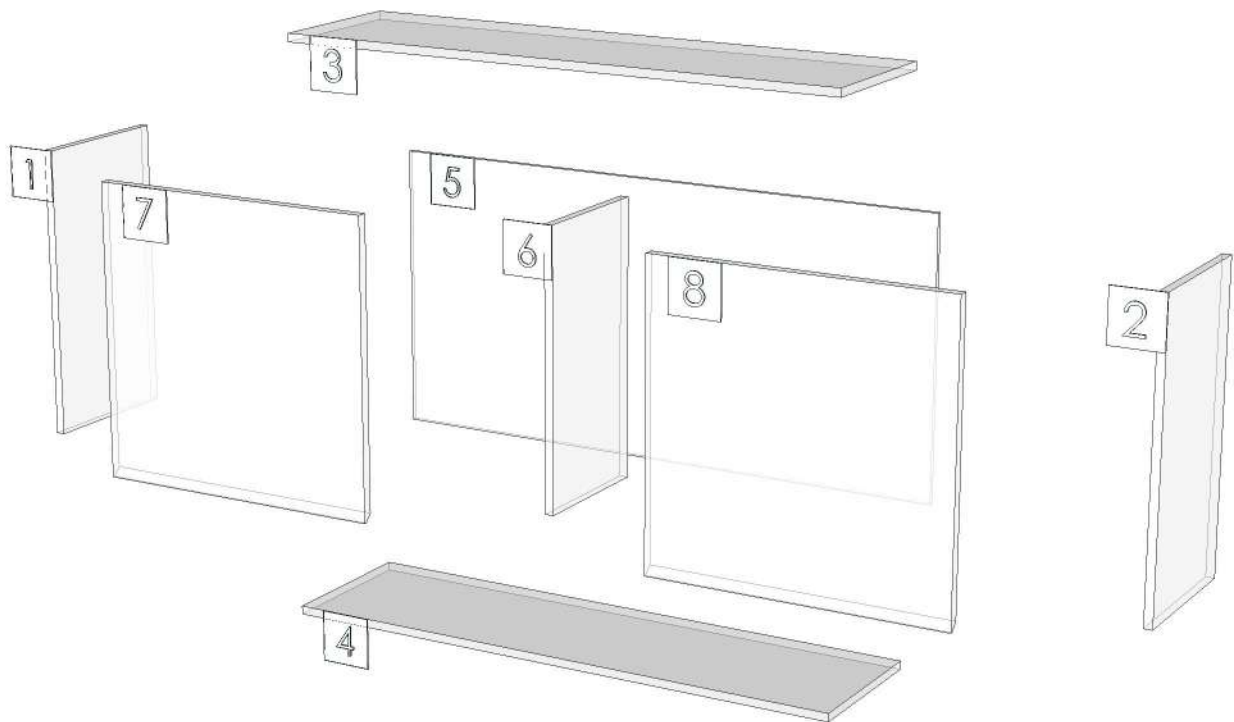

Model	-RHYTHM_CN		
Creator	CHALEAMPON	.BCP Name	INDEX_C3D_KITCHEN2
Reviewer		Order	H001381
Approves		Date	18/12/2024